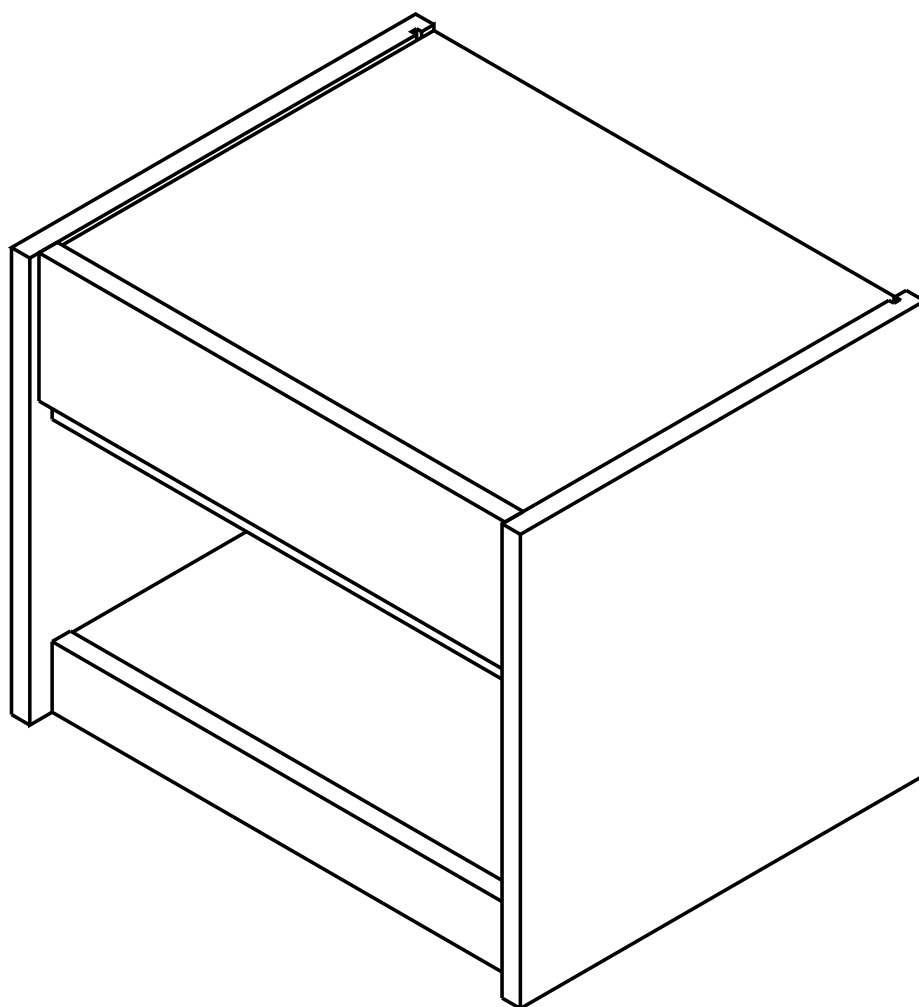

PALLAZO-P

Night Stand 50 cm.

CONNECT SYSTEM

CONNECT SYSTEM

The Standard for identifying which mounted safety fall protection fitting to use **Note : That children's products must be installed with all anti-falling fittings.**

■ Mounted fall protection fittings

■ Category : Cabinet with open doors

■ Category : Chest of drawers

■ Category : Sliding door cabinet / Open cabinet

HARDWARE

-BODY SET

x 4

19mm.