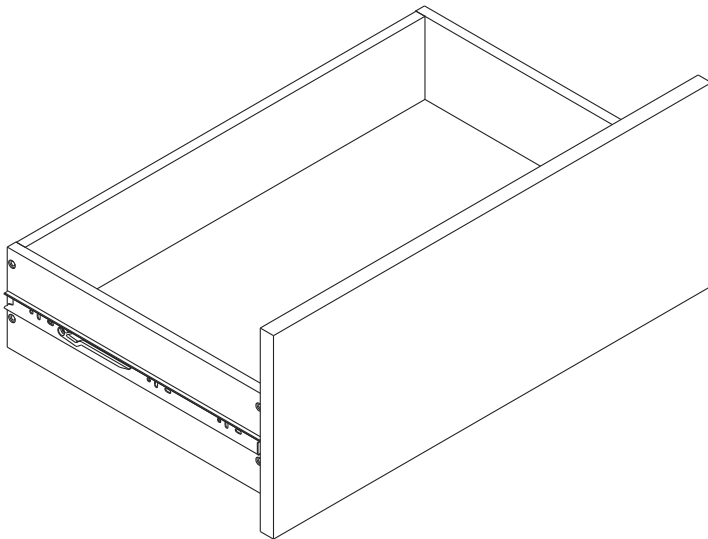

PALLAZO-P

Night Stand 50 cm.

CONNECT SYSTEM

CONNECT SYSTEM

The Standard for identifying which mounted safety fall protection fitting to use **Note : That children's products must be installed with all anti-falling fittings.**

■ Mounted fall protection fittings

■ Category : Cabinet with open doors

■ Category : Chest of drawers

■ Category : Sliding door cabinet / Open cabinet

HARDWARE

-BODY SET

x 4

19mm.

x 4

#8x35

x 8

x 8

P+M4x30

x 8

x 8

#M4x16