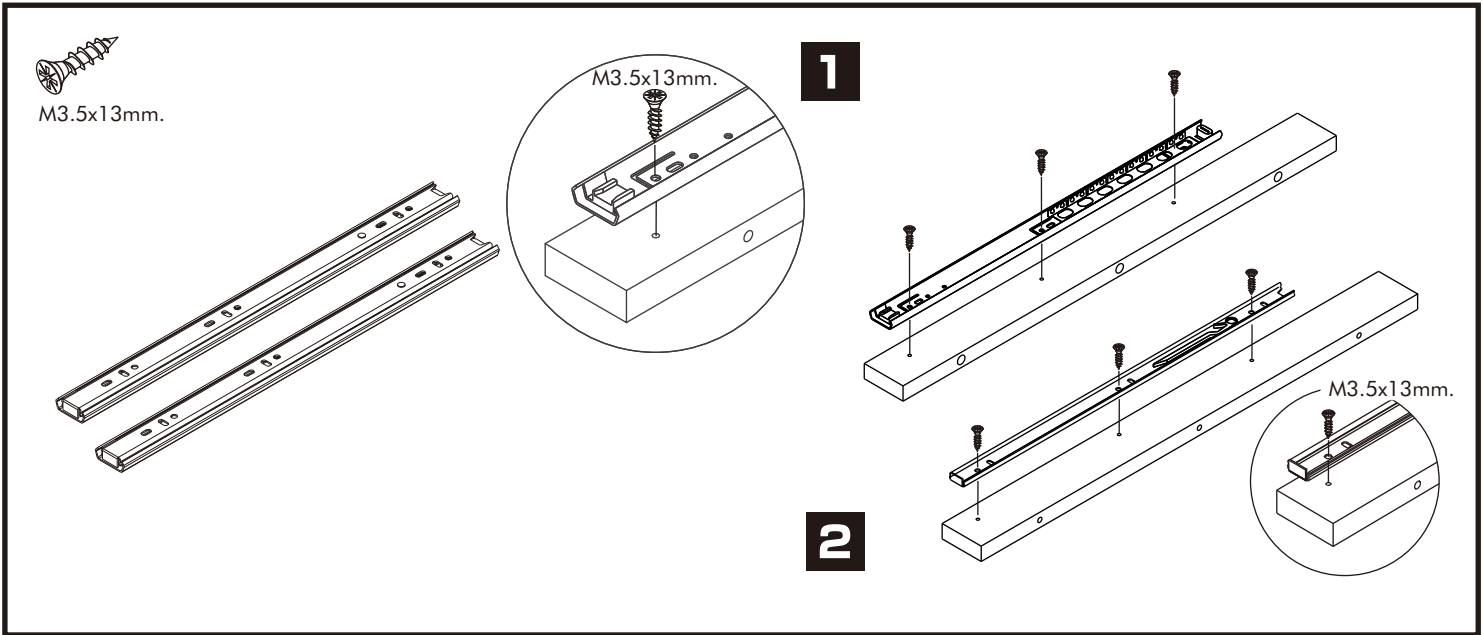

PALLAZO-P

Night Stand 50 cm.

CONNECT SYSTEM

CONNECT SYSTEM

The Standard for identifying which mounted safety fall protection fitting to use **Note : That children's products must be installed with all anti-falling fittings.**

■ Mounted fall protection fittings

■ Category : Cabinet with open doors

■ Category : Chest of drawers

■ Category : Sliding door cabinet / Open cabinet

HARDWARE

-BODY SET

x 4

19mm.

M5x50mm.

x 1

-DRAWER SET

x 1

#M3.5x13

x 12

#M4x40

x 10

#M6x23

x 2

#M4

x 1

x 1

ASSEMBLY

-BODY SET

1.