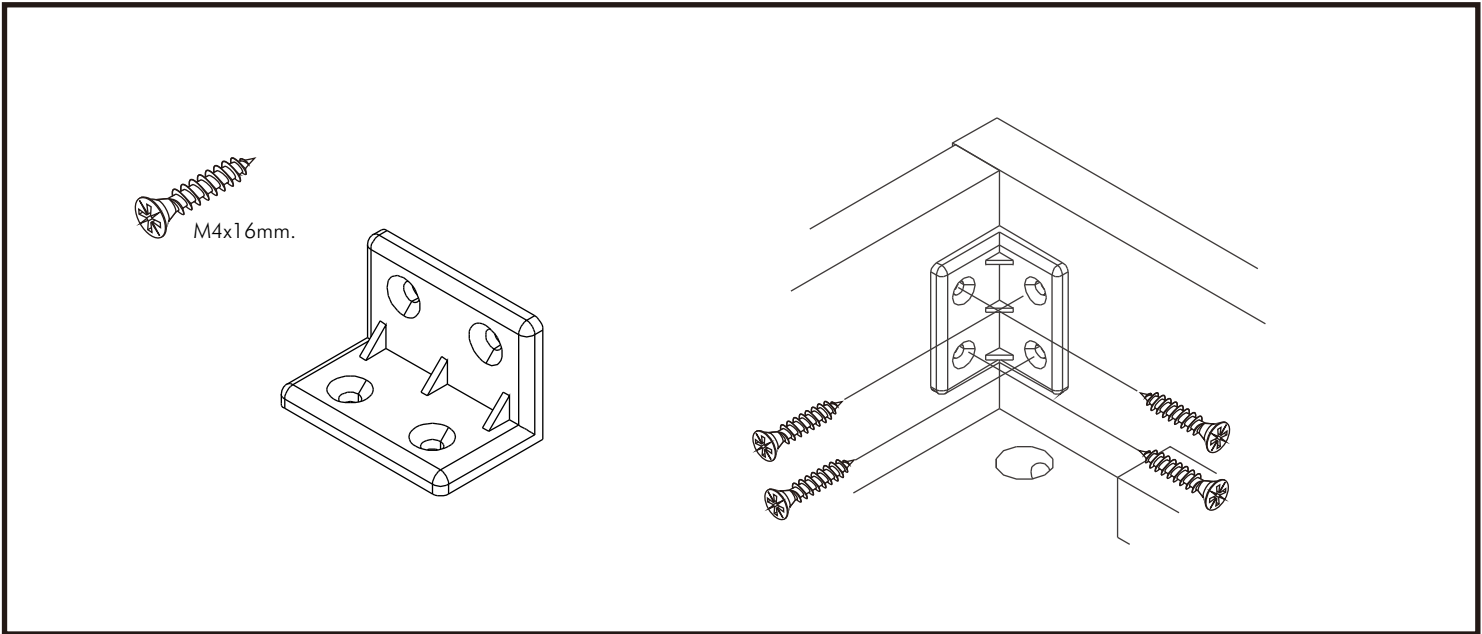

PALLAZO-P

Night Stand 50 cm.

CONNECT SYSTEM

CONNECT SYSTEM

The Standard for identifying which mounted safety fall protection fitting to use **Note : That children's products must be installed with all anti-falling fittings.**

■ Mounted fall protection fittings

■ Category : Cabinet with open doors

■ Category : Chest of drawers

■ Category : Sliding door cabinet / Open cabinet

HARDWARE

-BODY SET

x 4

19mm.

M5x50mm.

x 1

-DRAWER SET

x 1

#M3.5x13

x 12

#M4x40

x 10