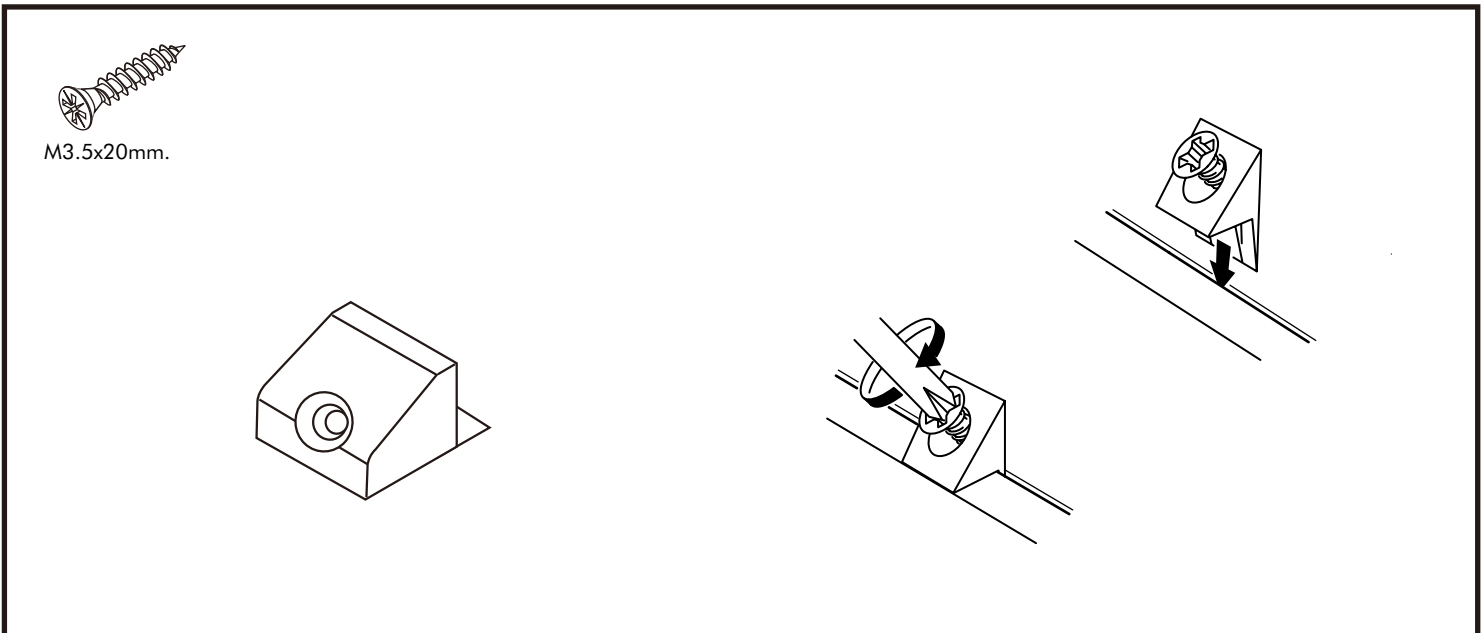

PALLAZO-P

Night Stand 50 cm.

CONNECT SYSTEM

CONNECT SYSTEM

The Standard for identifying which mounted safety fall protection fitting to use **Note : That children's products must be installed with all anti-falling fittings.**