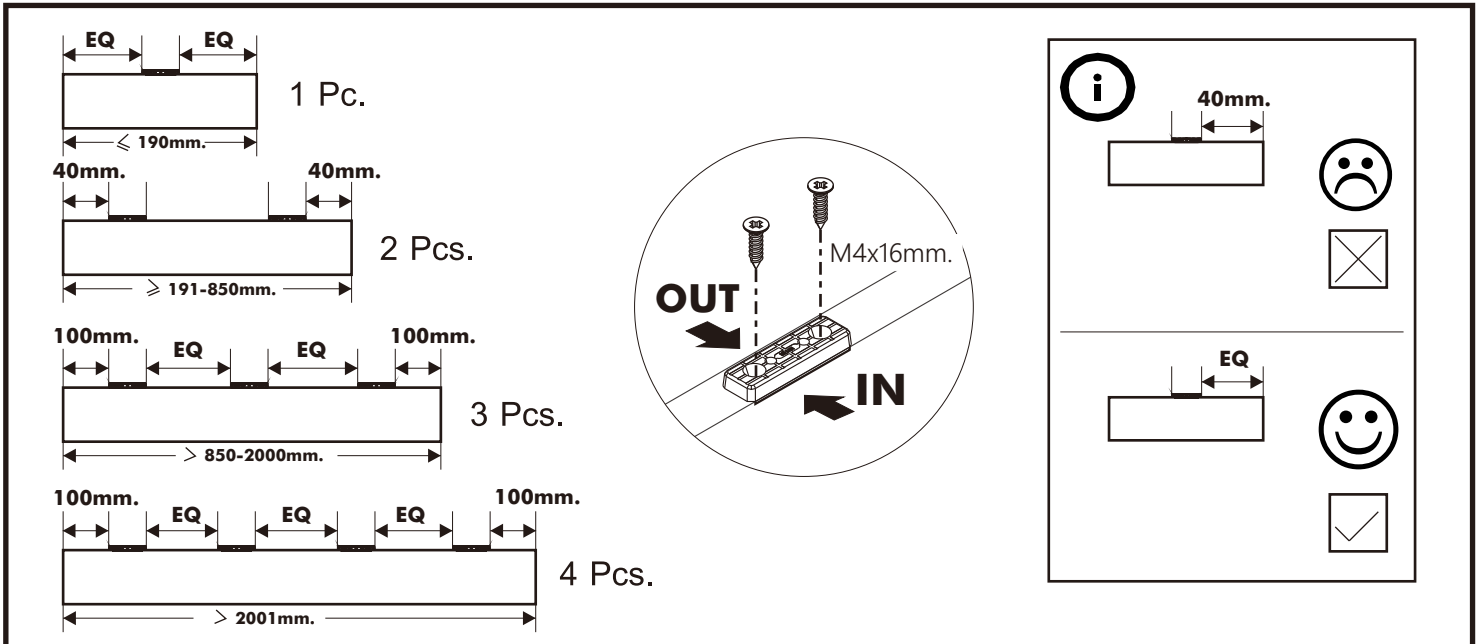

PALLAZO-P

Night Stand 50 cm.

CONNECT SYSTEM

CONNECT SYSTEM

The Standard for identifying which mounted safety fall protection fitting to use **Note : That children's products must be installed with all anti-falling fittings.**

x 4

#8x35

x 8

x 8

P+M4x30

x 8

x 8

#M4x16

M5x50mm.

x 1

-DRAWER SET

x 1

#M3.5x13

x 12

#M4x40

x 10

#M6x23

x 2

#M4

x 1

x 1

ASSEMBLY

-BODY SET

1.