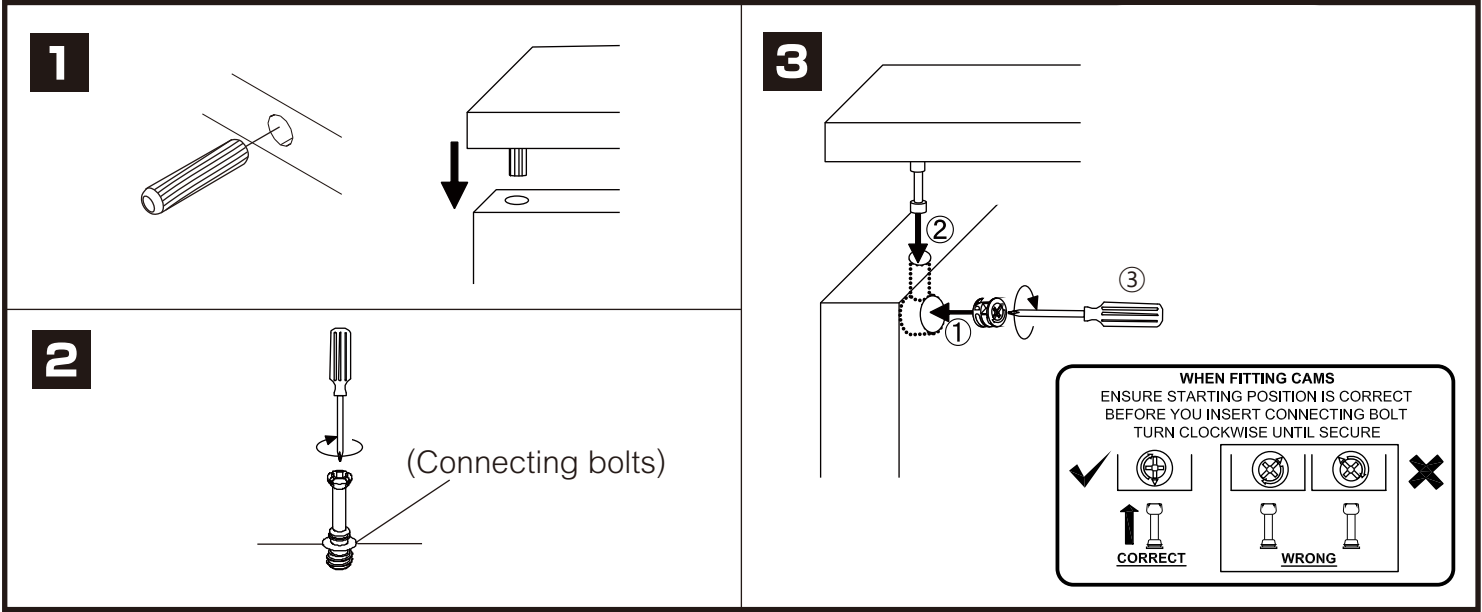

PALLAZO-P

Night Stand 50 cm.

CONNECT SYSTEM

CONNECT SYSTEM

The Standard for identifying which mounted safety fall protection fitting to use **Note : That children's products must be installed with all anti-falling fittings.**

■ Mounted fall protection fittings

■ Category : Cabinet with open doors

■ Category : Chest of drawers

■ Category : Sliding door cabinet / Open cabinet

HARDWARE

-BODY SET

x 4

19mm.