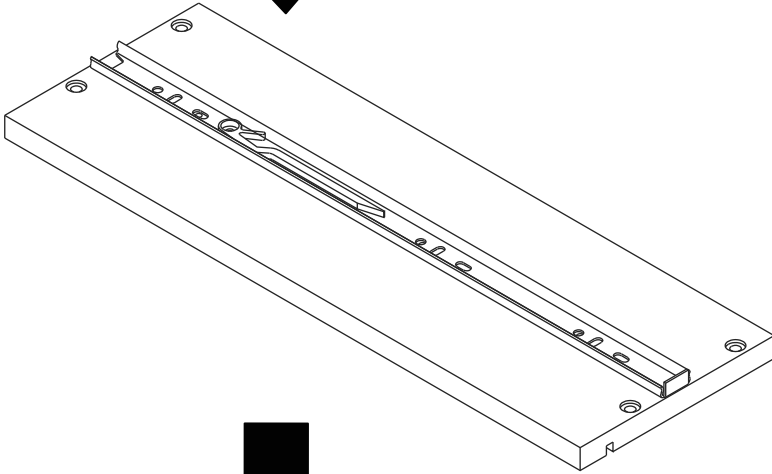

PALLAZO-P

Night Stand 50 cm.

CONNECT SYSTEM

CONNECT SYSTEM

The Standard for identifying which mounted safety fall protection fitting to use **Note : That children's products must be installed with all anti-falling fittings.**

■ Mounted fall protection fittings

■ Category : Cabinet with open doors

■ Category : Chest of drawers

■ Category : Sliding door cabinet / Open cabinet

HARDWARE

-BODY SET

x 4

19mm.

x 4

#8x35

x 8

x 8

P+M4x30

x 8

x 8

#M4x16