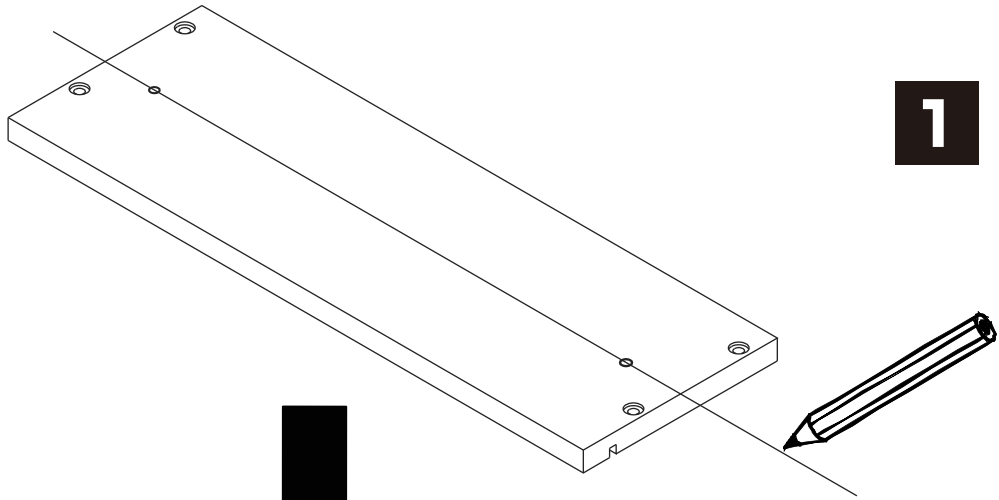

PALLAZO-P

Night Stand 50 cm.

CONNECT SYSTEM

CONNECT SYSTEM

The Standard for identifying which mounted safety fall protection fitting to use **Note : That children's products must be installed with all anti-falling fittings.**

■ Mounted fall protection fittings

■ Category : Cabinet with open doors

■ Category : Chest of drawers

■ Category : Sliding door cabinet / Open cabinet

HARDWARE

-BODY SET

x 4

19mm.

x 4

#8x35

x 8

x 8

P+M4x30

x 8

x 8

#M4x16