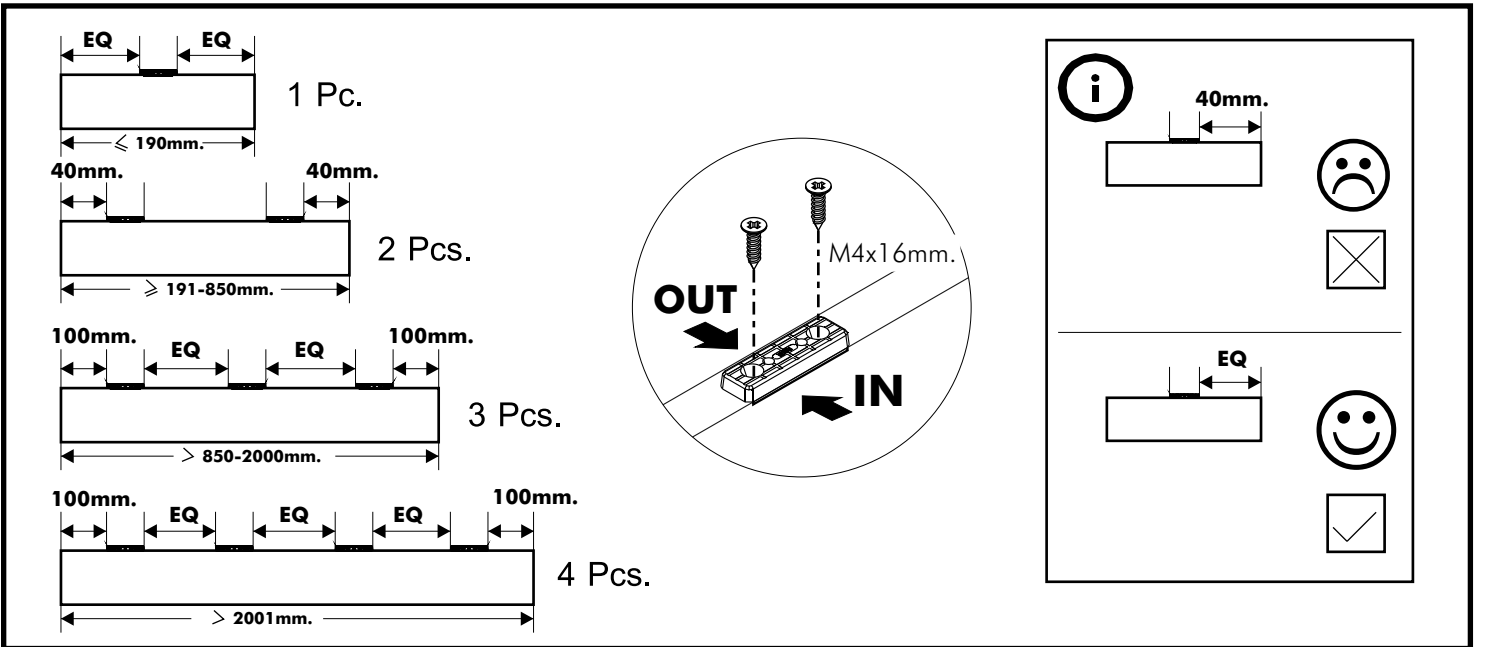

CONNECT SYSTEM