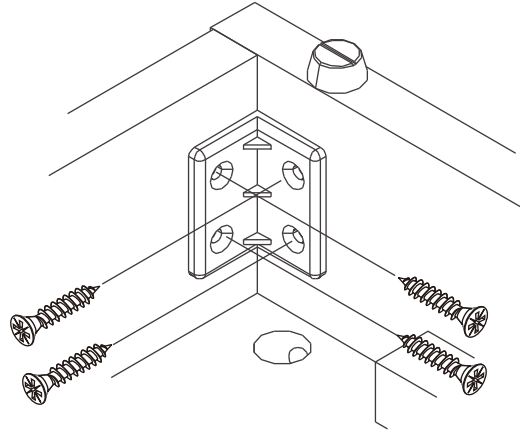

ESTIMA

Wardrobe slide 160 cm

CONNECT SYSTEM

M4x16mm.

M4x25mm.

HARDWARE

-BODY SET

x 24

19mm.

x 24

#8x35

x 26

x 4

x 10

x 4

x 1

x 2

x 4

x 4

5x18 mm.

x 3

11mm.

x 9

20mm.