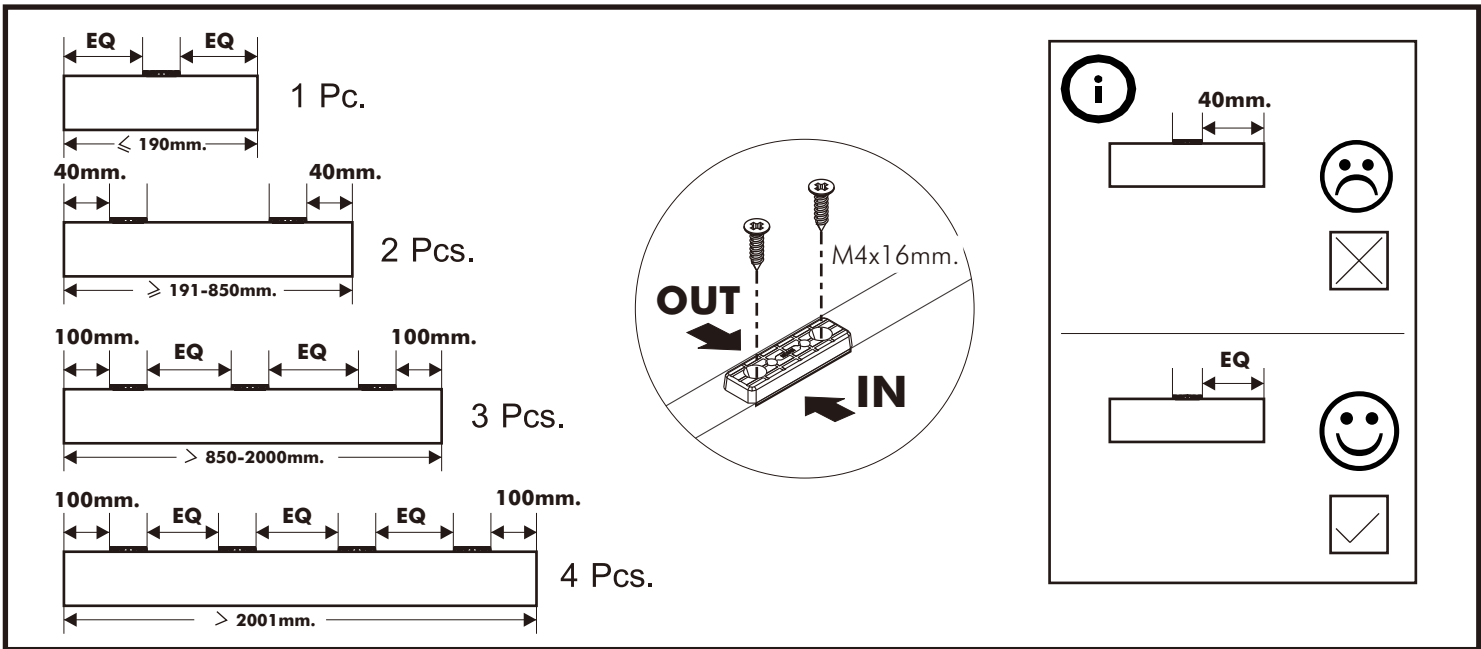

ESTIMA

Wardrobe slide 160 cm

CONNECT SYSTEM

M4x16mm.

M4x25mm.

HARDWARE

-BODY SET

x 24

19mm.

x 24

#8x35

x 26

x 4

x 10

x 4

x 1

x 2

x 4

x 4

5x18 mm.

x 3

11mm.

x 9

20mm.

x 3

M4x30mm.

x 28

M4x16mm.

x 36

5x3/8"

x 18

ASSEMBLY