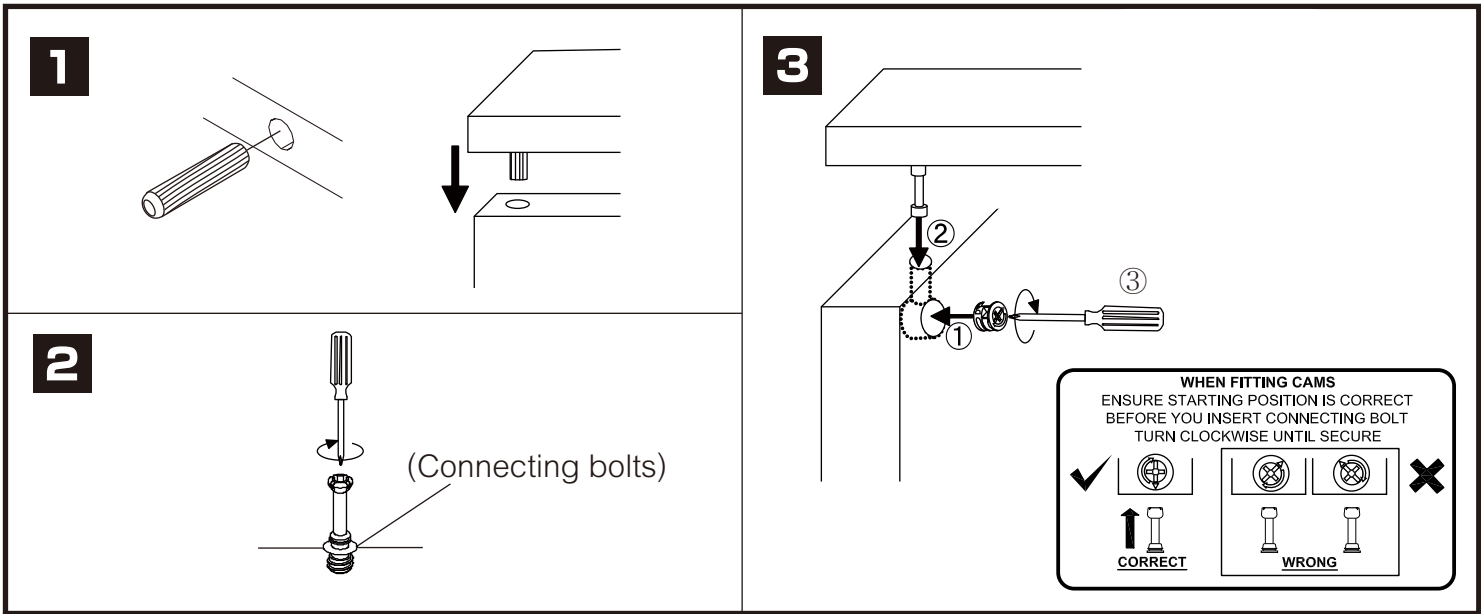

ESTIMA

Wardrobe slide 160 cm

CONNECT SYSTEM

M4x16mm.

M4x25mm.

HARDWARE

-BODY SET

x 24