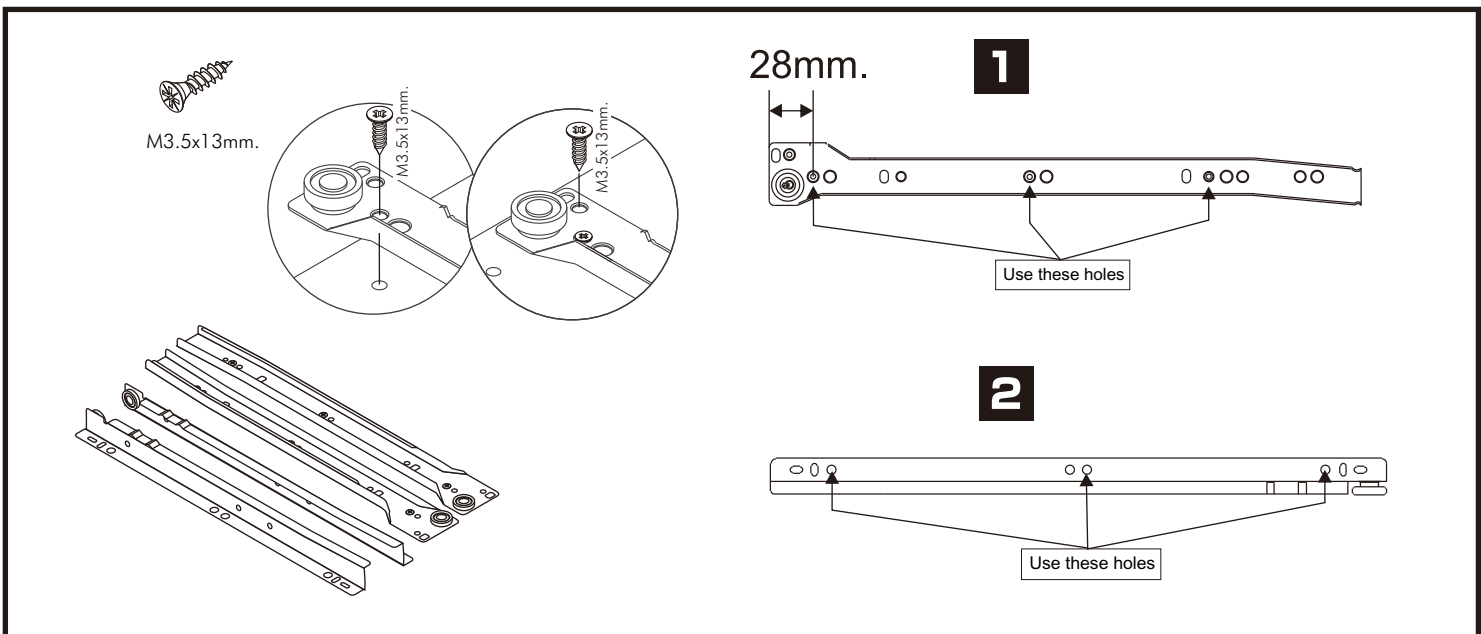

ESTIMA

Wardrobe slide 160 cm

CONNECT SYSTEM

M4x16mm.

M4x25mm.

HARDWARE

-BODY SET

x 24

19mm.

x 24

#8x35

x 26

x 4

x 10

x 4

x 1

x 2

x 4

x 4

5x18 mm.

x 3

11mm.

x 9

20mm.

x 3

M4x30mm.

x 28

M4x16mm.

x 36

5x3/8"

x 18

ASSEMBLY