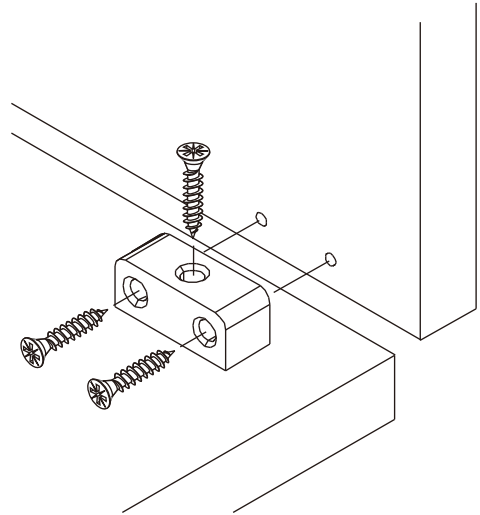

ESTIMA

Wardrobe slide 160 cm

CONNECT SYSTEM

M4x16mm.

M4x25mm.

HARDWARE

-BODY SET

x 24

19mm.

x 24

#8x35

x 26

x 4

x 10

x 4

x 1

x 2

x 4

x 4

5x18 mm.

x 3

11mm.

x 9

20mm.