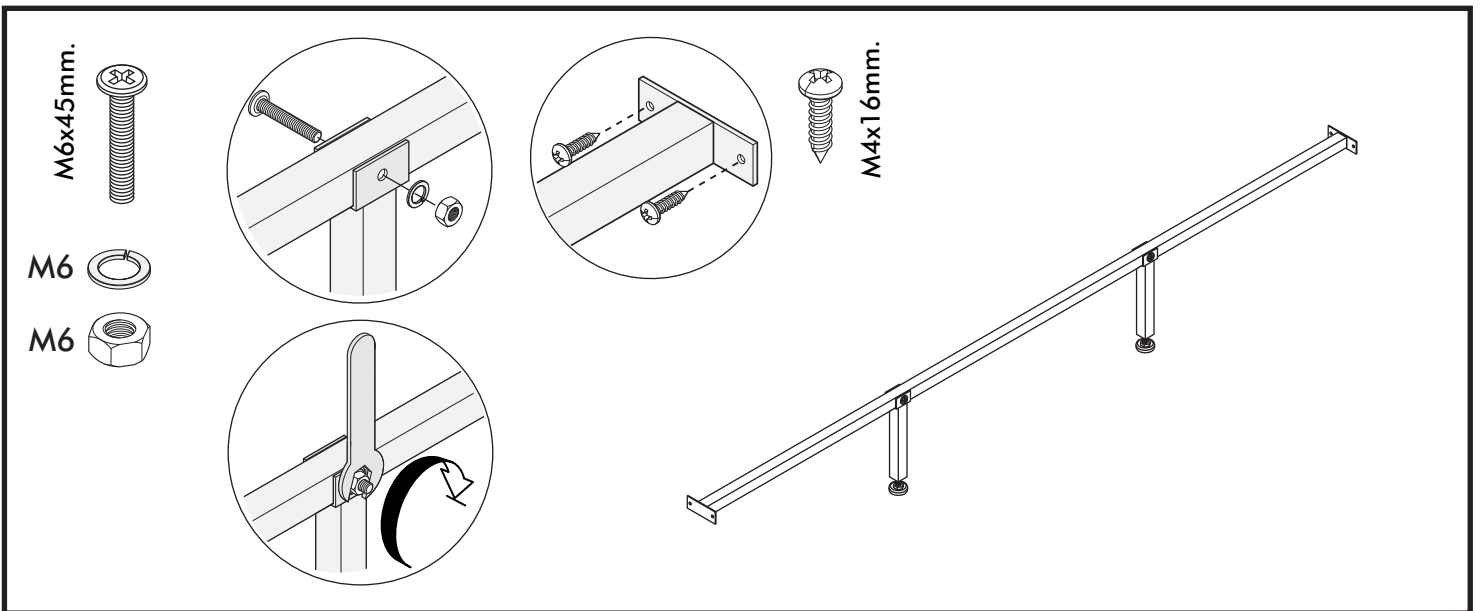

ESTIMA

BED 5 ft.

BED 6 ft.

CONNECT SYSTEM

HARDWARE

-BODY SET

x 4

x 4

#8x35

x 8

x 4

No.1

x 3

#M6

x 4

#M6

x 4

#M4

x 1

x 10

M4x16mm.

x 20

M4x30mm.

x 47

M4x16mm.

x 35

#M8

x 4

#M8

x 4

x 1

M4x40mm.