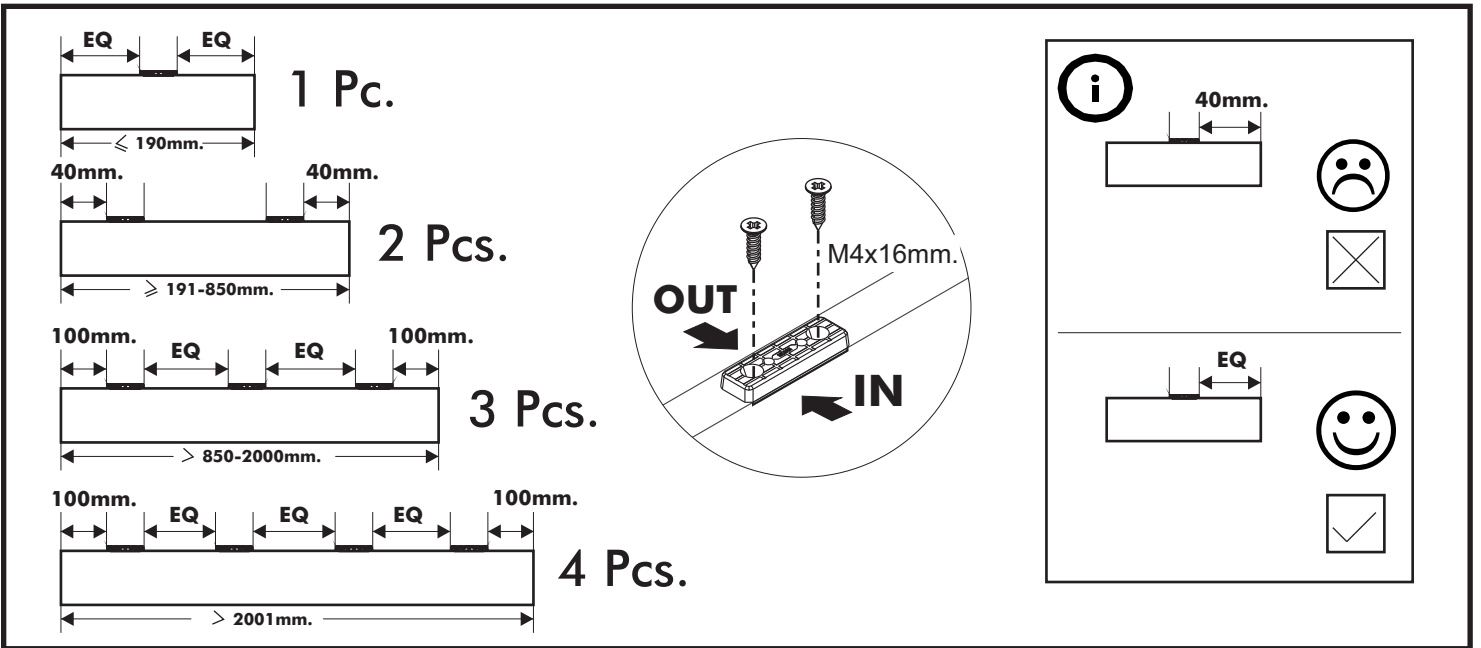

ESTIMA

BED 5 ft.

BED 6 ft.

CONNECT SYSTEM

HARDWARE

-BODY SET

x 4

x 4

#8x35

x 8

x 4

No.1

x 3

#M6

x 4

#M6

x 4

#M4

x 1

x 10

M4x16mm.

x 20

M4x30mm.

x 47

M4x16mm.

x 35

#M8

x 4

#M8

x 4

x 1

M4x40mm.