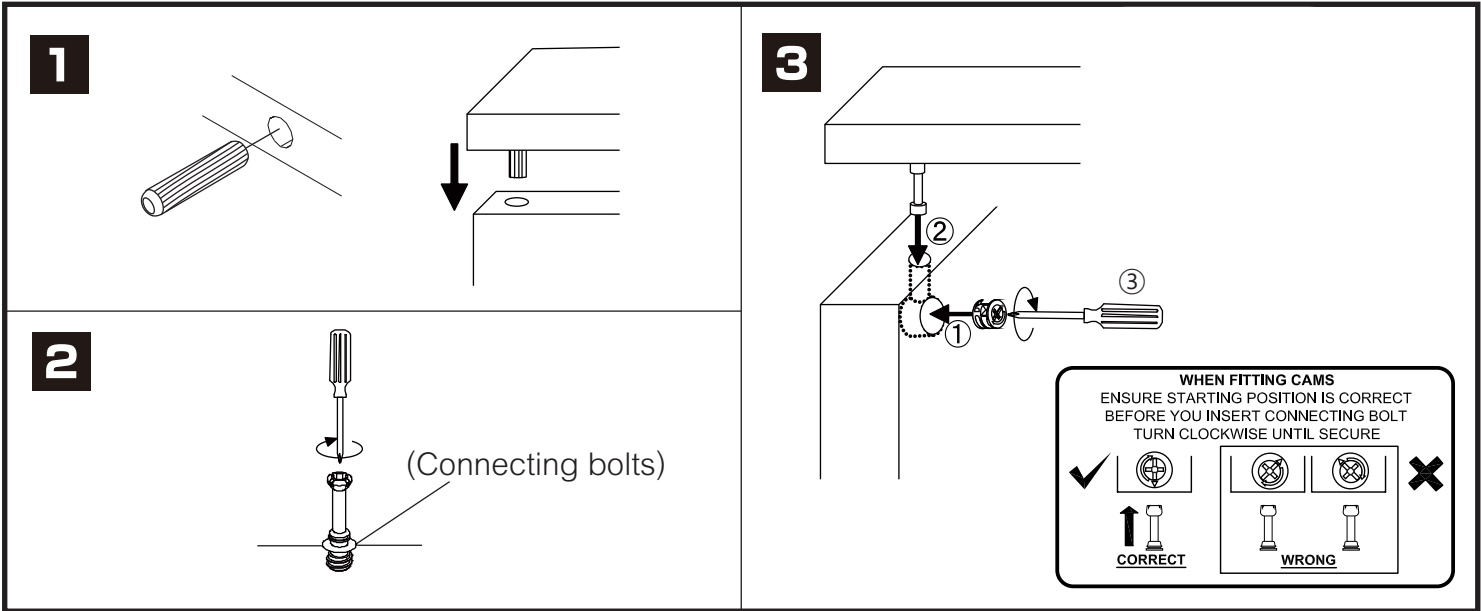

ESTIMA

BED 5 ft.

BED 6 ft.

CONNECT SYSTEM

HARDWARE

-BODY SET

x 4

x 4