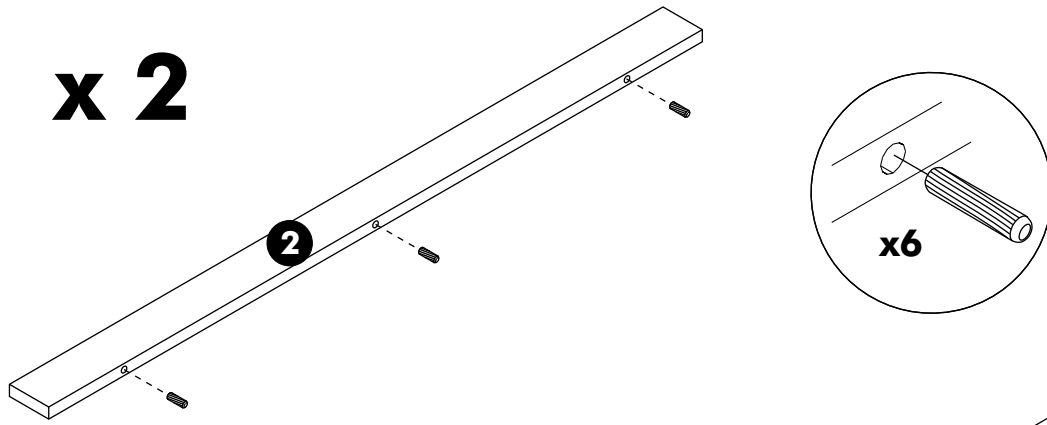

ITAL-SMART

Top filler W200H24

CONNECT SYSTEM

HARDWARE

-BODY SET

PART

1.

2.