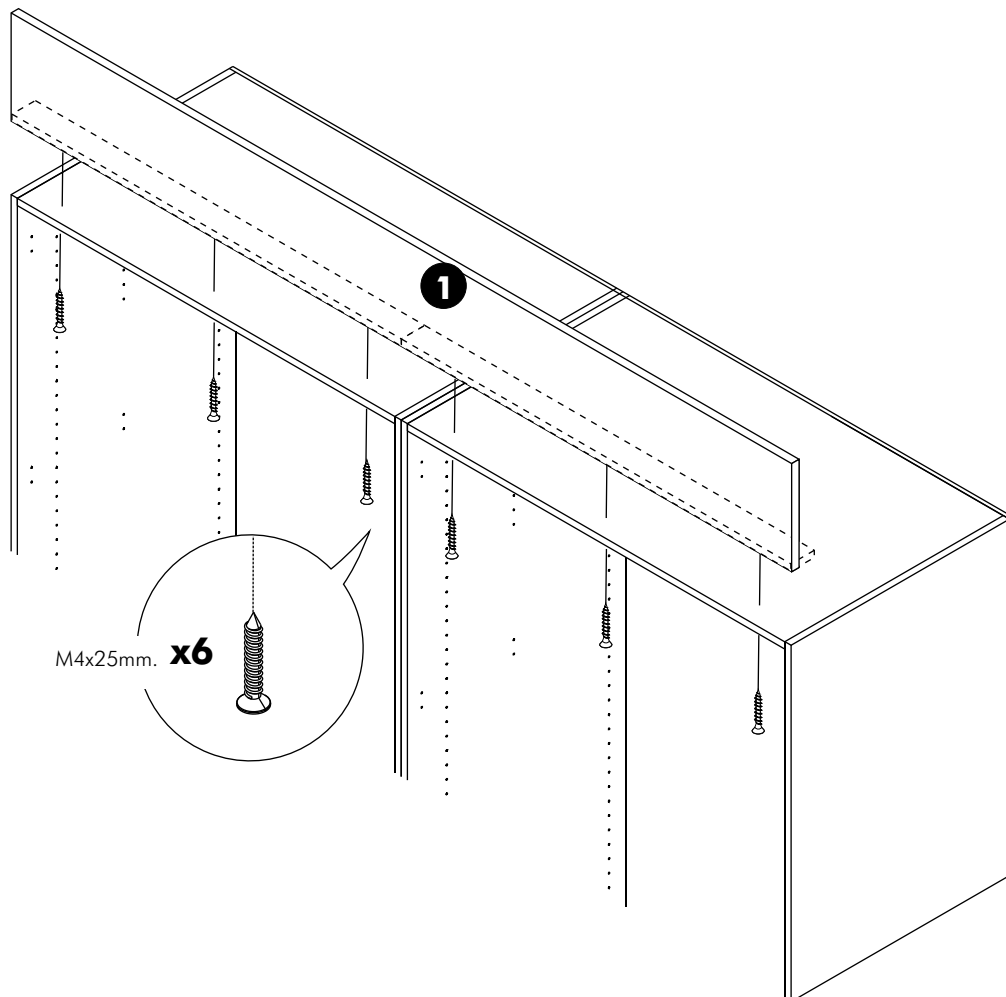

ITAL-SMART

Top filler W200H24

CONNECT SYSTEM

HARDWARE

-BODY SET

PART

1.

2.

3.

4.

5.