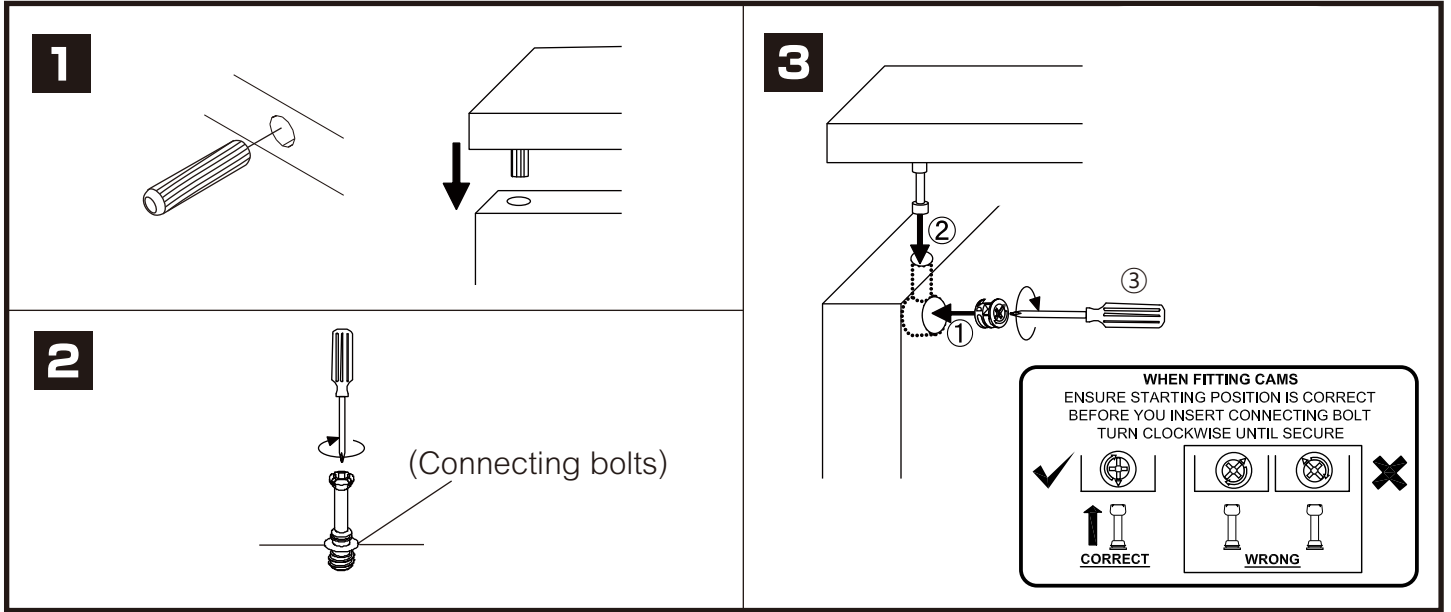

# ITAL-SMART

**Top filler W200H40**

## HARDWARE

-BODY SET