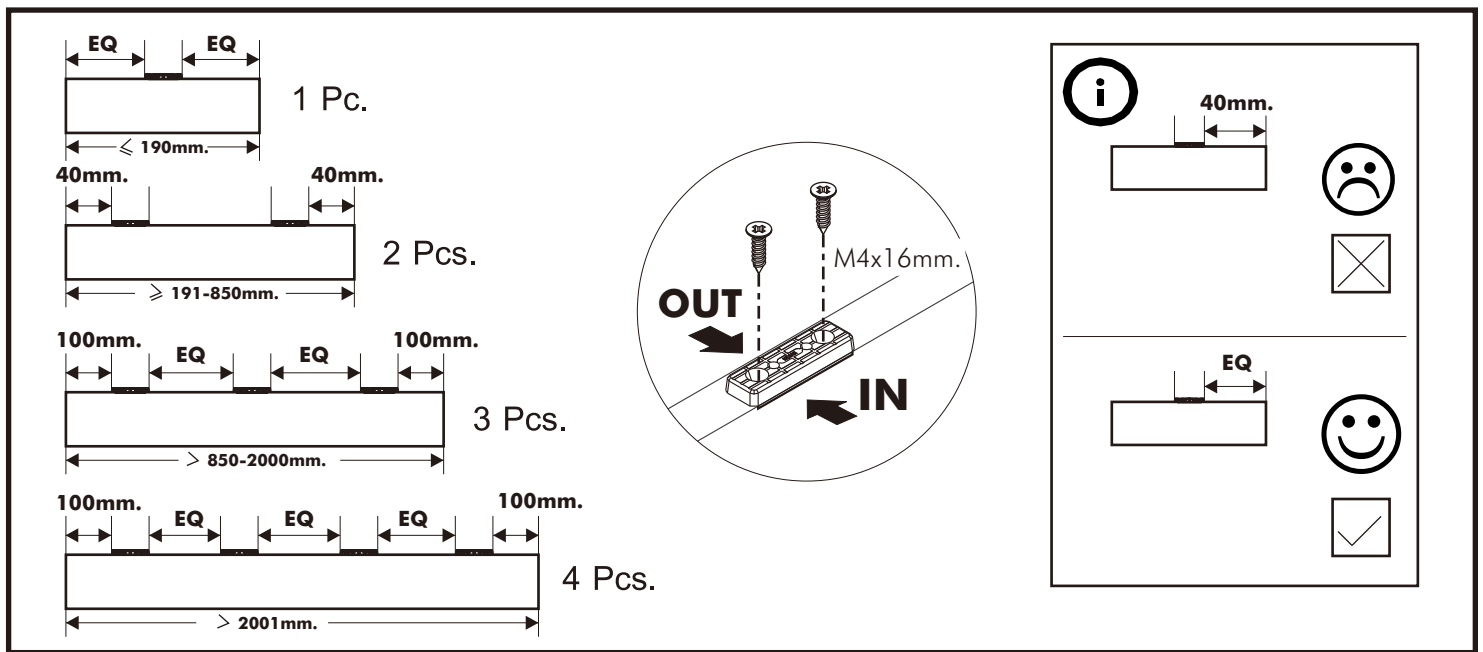

ESSENCE

Wardrobe 4 doors

CONNECT SYSTEM

M4x16mm.

M4x16mm.

DOOR PANEL

x2

The Standard for identifying which mounted safety fall protection fitting to use **Note : That children's products must be installed with all anti-falling fittings.**

x 30

#8x35

x 28

x 2

x 2

x 26

x 1

x 2

x 14

x 2

20mm.

x 2

x 6

x 4

x 2

5x18 mm.

-DOOR SET

(FULL OVERLAY)

x 14

M4x16mm.

x 84

x 6

ASSEMBLY

-BODY SET