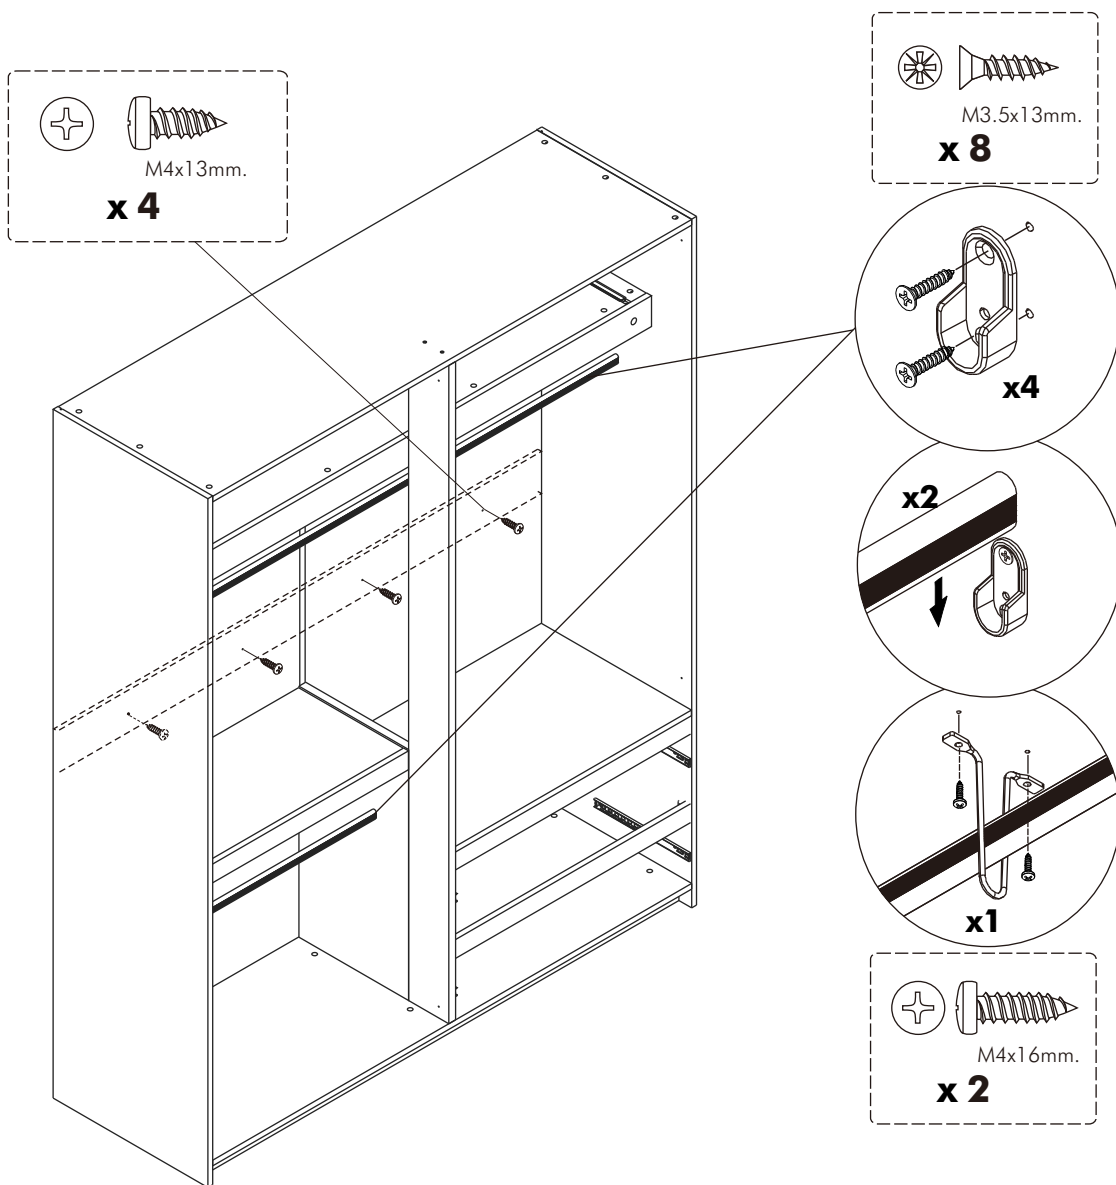

-DOOR SET

(FULL OVERLAY)

x 14

M4x16mm.

x 84

x 6

ASSEMBLY

-BODY SET

1.

2.

3.

4.

5.

6.

9.

ASSEMBLY

-DRAWER SET

2Set.

ASSEMBLY

-DOOR SET

1.

2.

3.

x4