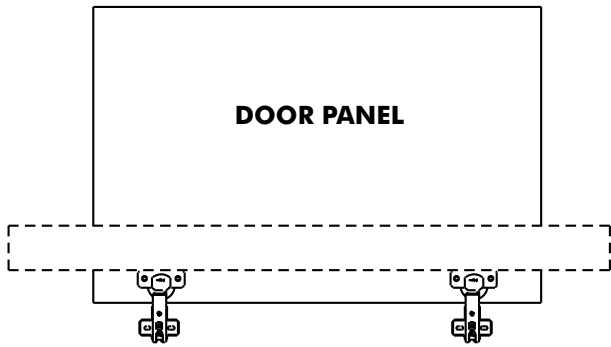

ESSENCE

Wardrobe 4 doors

CONNECT SYSTEM

M4x16mm.

M4x16mm.

DOOR PANEL

x2

The Standard for identifying which mounted safety fall protection fitting to use **Note : That children's products must be installed with all anti-falling fittings.**