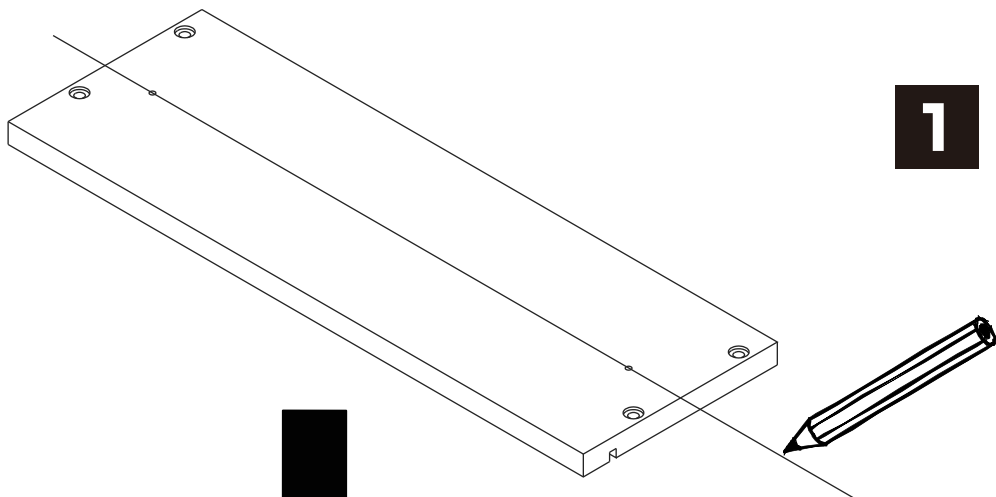

ESSENCE

Wardrobe 4 doors

CONNECT SYSTEM

M4x16mm.

M4x16mm.

DOOR PANEL

x2

The Standard for identifying which mounted safety fall protection fitting to use **Note : That children's products must be installed with all anti-falling fittings.**

■ Mounted fall protection fittings

■ Category : Cabinet with open doors

■ Category : Chest of drawers

■ Category : Sliding door cabinet / Open cabinet

HARDWARE

-BODY SET

x 30

19mm.

x 30

#8x35

x 28

x 2

x 2

x 26

x 1

x 2

x 14

x 2

20mm.

x 2

x 6

x 4

x 2

5x18 mm.