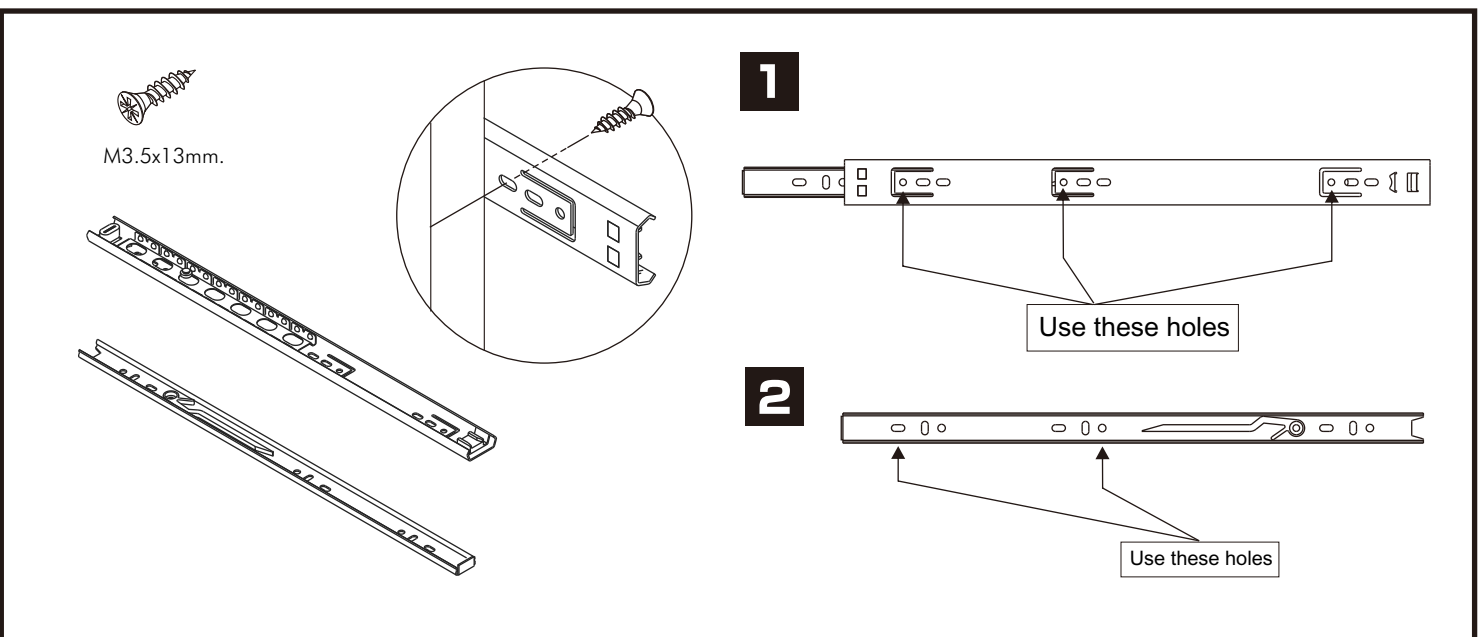

ESSENCE

Wardrobe 4 doors

CONNECT SYSTEM

M4x16mm.

M4x16mm.

DOOR PANEL

x2

The Standard for identifying which mounted safety fall protection fitting to use **Note : That children's products must be installed with all anti-falling fittings.**

■ Mounted fall protection fittings

■ Category : Cabinet with open doors

■ Category : Chest of drawers

■ Category : Sliding door cabinet / Open cabinet

HARDWARE

-BODY SET

x 30

19mm.

x 30

#8x35

x 28

x 2

x 2

x 26

x 1

x 2

x 14

x 2

20mm.

x 2

x 6

x 4

x 2

5x18 mm.