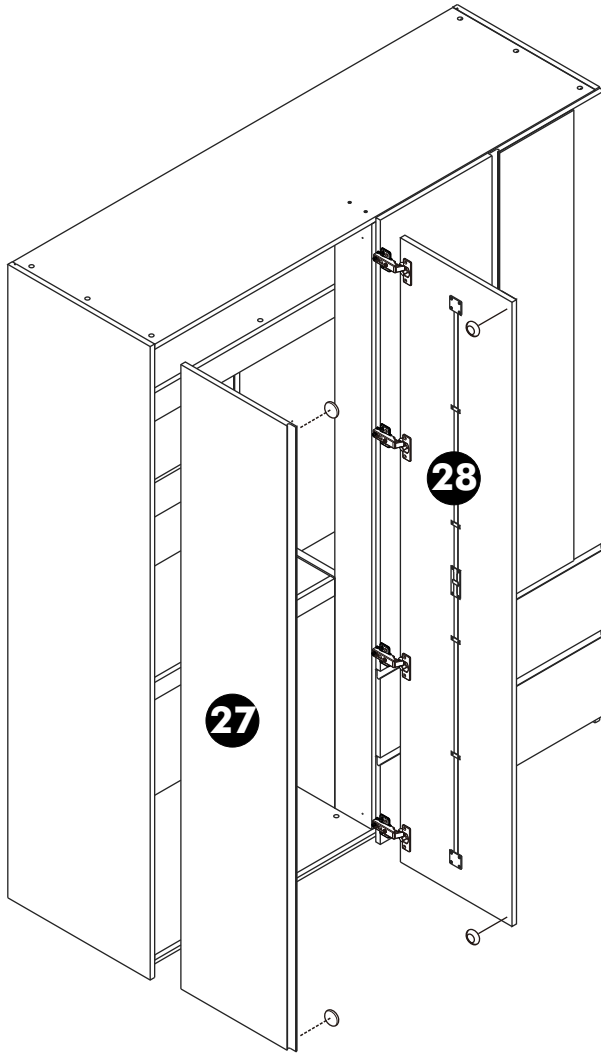

x 14

x 2

20mm.

x 2

x 6

x 4

x 2

5x18 mm.

-DOOR SET

(FULL OVERLAY)

x 14

M4x16mm.

x 84

x 6

ASSEMBLY

-BODY SET

1.

2.

3.

4.

5.

6.

9.

ASSEMBLY

-DRAWER SET

2Set.

ASSEMBLY

-DOOR SET

1.

2.

3.

x4