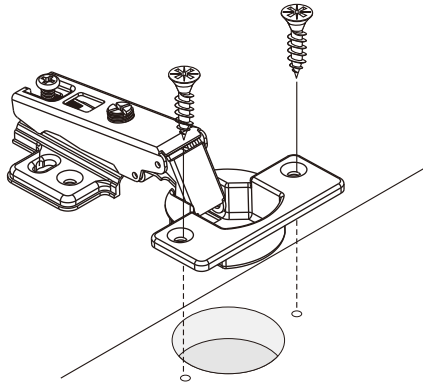

ESSENCE

Wardrobe 4 doors

CONNECT SYSTEM

M4x16mm.

M4x16mm.

DOOR PANEL

x2

The Standard for identifying which mounted safety fall protection fitting to use **Note : That children's products must be installed with all anti-falling fittings.**

■ Mounted fall protection fittings

■ Category : Cabinet with open doors

■ Category : Chest of drawers

■ Category : Sliding door cabinet / Open cabinet

HARDWARE

-BODY SET

x 30

19mm.

x 14

x 2

20mm.

x 2

x 6

x 4

x 2

5x18 mm.