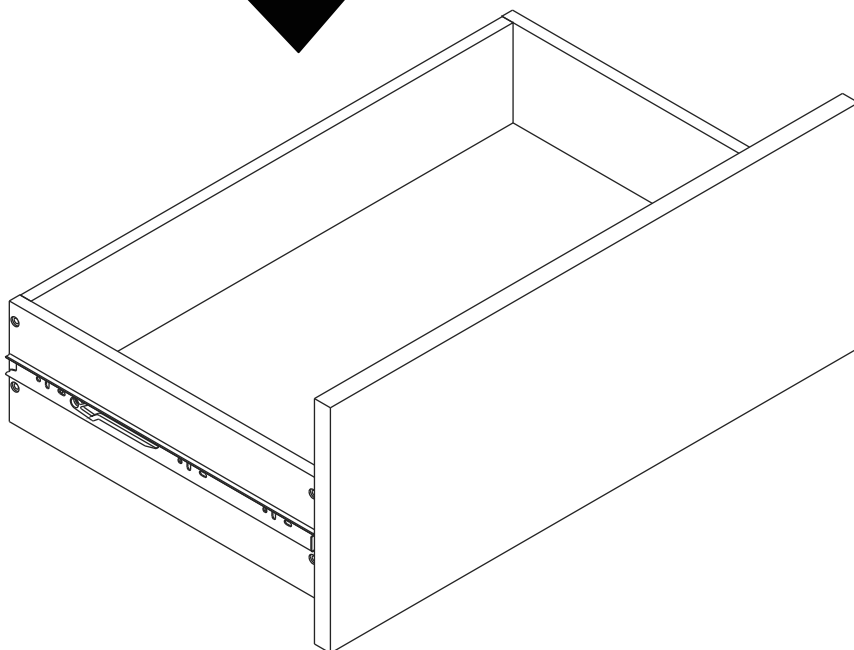

ESSENCE

Wardrobe 4 doors

CONNECT SYSTEM

M4x16mm.

M4x16mm.

DOOR PANEL

x2

The Standard for identifying which mounted safety fall protection fitting to use **Note : That children's products must be installed with all anti-falling fittings.**

■ Mounted fall protection fittings

■ Category : Cabinet with open doors

■ Category : Chest of drawers

■ Category : Sliding door cabinet / Open cabinet

HARDWARE

-BODY SET

x 30

19mm.

x 30

#8x35

x 28

x 2

x 2

x 26

x 1

x 2

x 14

x 2

20mm.

x 2

x 6

x 4

x 2

5x18 mm.