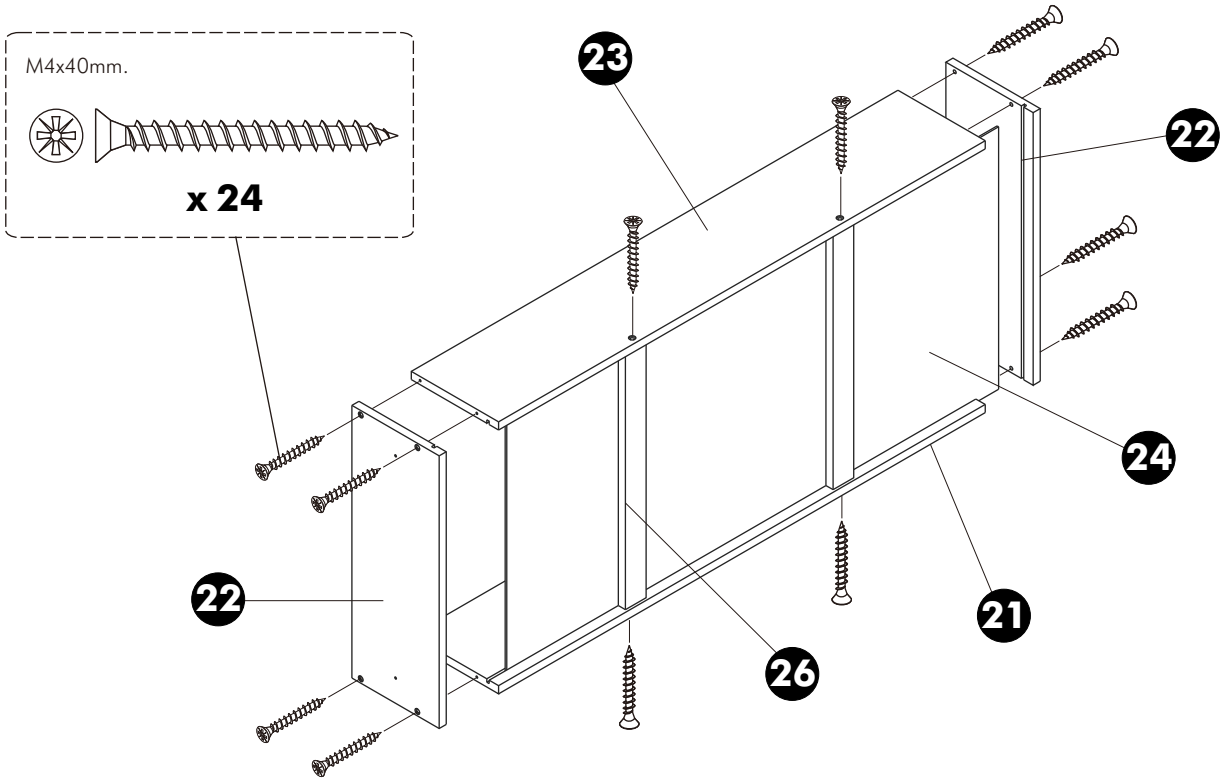

-DOOR SET

(FULL OVERLAY)

x 14

M4x16mm.

x 84

x 6

ASSEMBLY

-BODY SET

1.

2.

3.

4.

5.

6.

9.

ASSEMBLY

-DRAWER SET

2Set.

ASSEMBLY

-DOOR SET

1.

2.

3.

x4