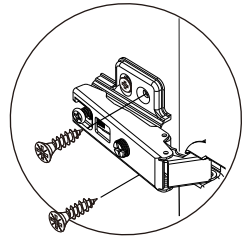

ESSENCE

Wardrobe 4 doors

CONNECT SYSTEM

M4x16mm.

M4x16mm.

DOOR PANEL

x2

The Standard for identifying which mounted safety fall protection fitting to use **Note : That children's products must be installed with all anti-falling fittings.**

■ Mounted fall protection fittings

■ Category : Cabinet with open doors

■ Category : Chest of drawers

■ Category : Sliding door cabinet / Open cabinet

HARDWARE

-BODY SET

x 30

19mm.

x 14

x 2

20mm.

x 2

x 6

x 4

x 2

5x18 mm.