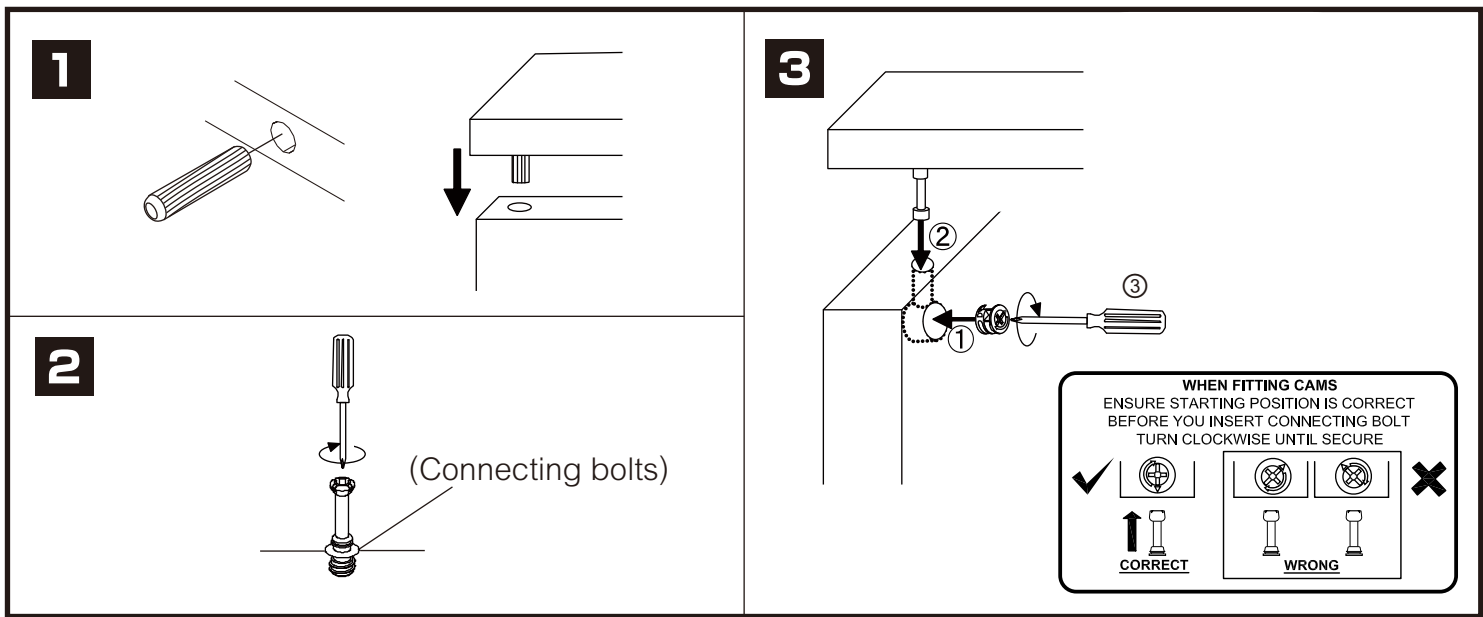

ESSENCE

Wardrobe 4 doors

CONNECT SYSTEM

M4x16mm.

M4x16mm.

DOOR PANEL

x2

The Standard for identifying which mounted safety fall protection fitting to use **Note : That children's products must be installed with all anti-falling fittings.**

■ Mounted fall protection fittings

■ Category : Cabinet with open doors

■ Category : Chest of drawers

■ Category : Sliding door cabinet / Open cabinet

HARDWARE

-BODY SET

x 30

19mm.