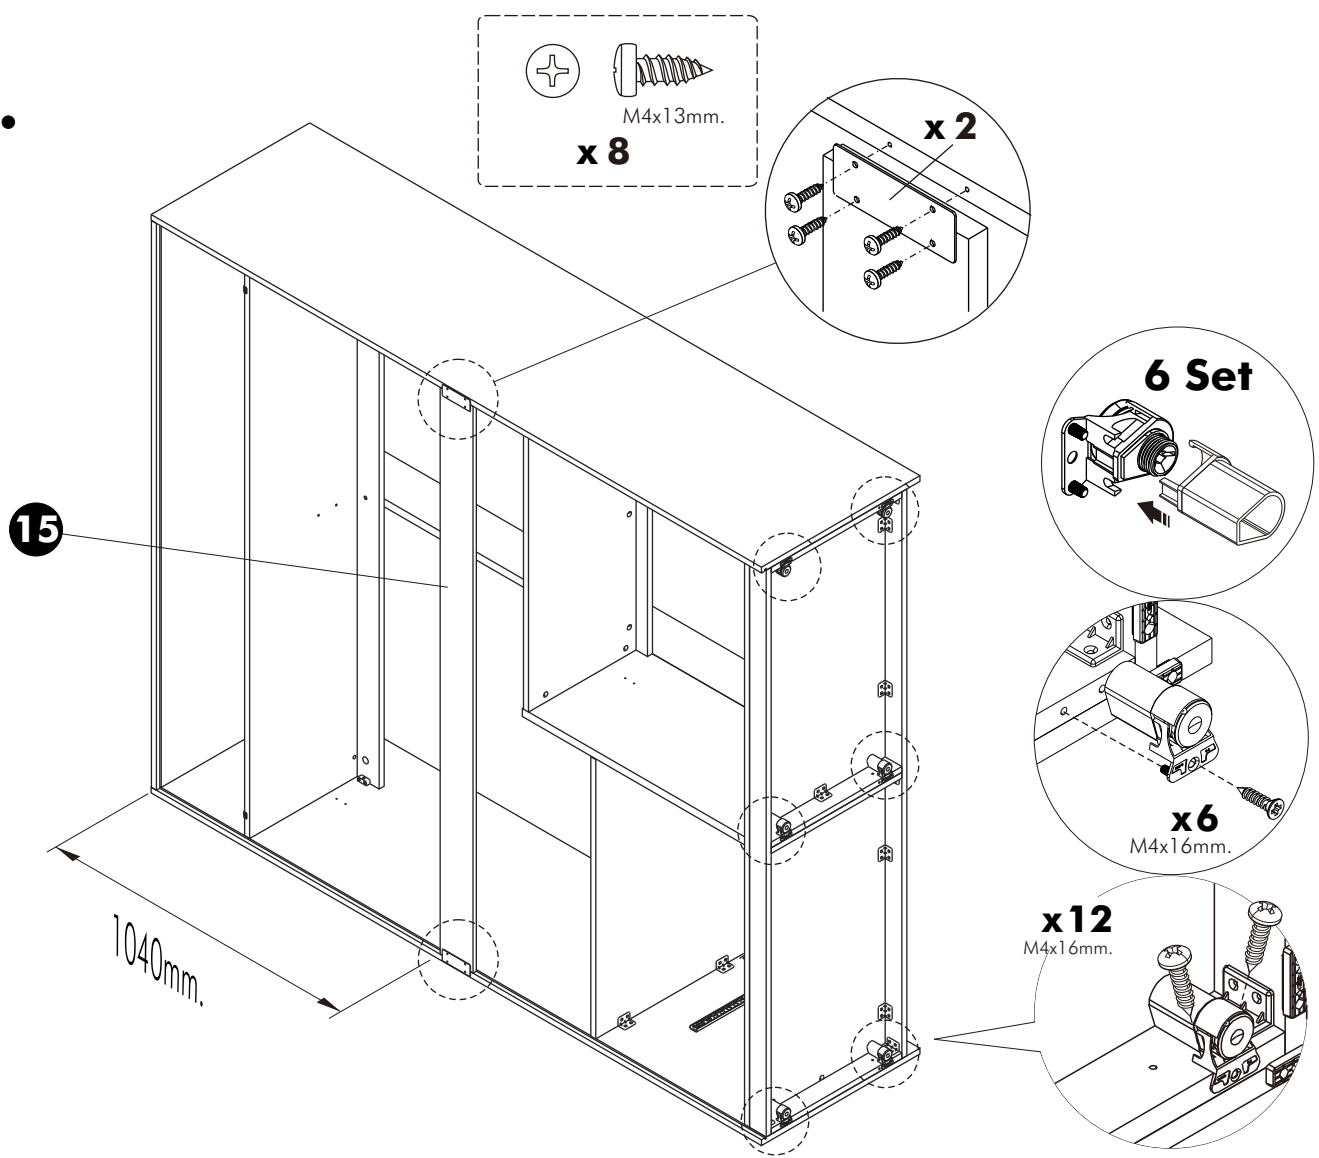

-DOOR SET

(FULL OVERLAY)

x 14

M4x16mm.

x 84

x 6

ASSEMBLY

-BODY SET

1.

2.

3.

4.

5.

6.

9.

ASSEMBLY

-DRAWER SET

2Set.

ASSEMBLY

-DOOR SET

1.

2.

3.

x4