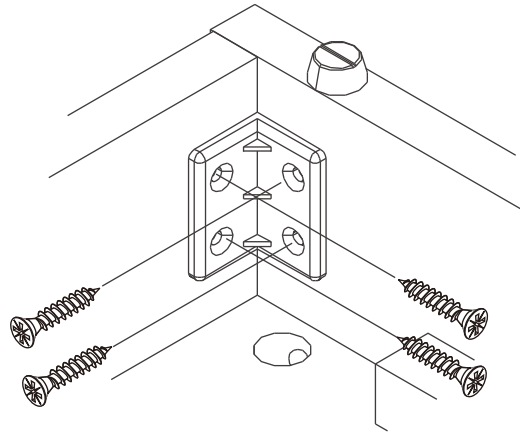

ESSENCE

Wardrobe 4 doors

CONNECT SYSTEM

M4x16mm.

M4x16mm.

DOOR PANEL

x2

The Standard for identifying which mounted safety fall protection fitting to use **Note : That children's products must be installed with all anti-falling fittings.**

■ Mounted fall protection fittings

■ Category : Cabinet with open doors

■ Category : Chest of drawers

■ Category : Sliding door cabinet / Open cabinet

HARDWARE

-BODY SET

x 30

19mm.

x 14

x 2

20mm.

x 2

x 6

x 4

x 2

5x18 mm.