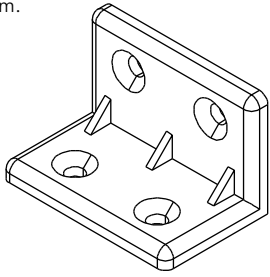

ESSENCE

Wardrobe 4 doors

CONNECT SYSTEM

M4x16mm.

M4x16mm.

DOOR PANEL

x2

The Standard for identifying which mounted safety fall protection fitting to use **Note : That children's products must be installed with all anti-falling fittings.**

■ Mounted fall protection fittings

■ Category : Cabinet with open doors

■ Category : Chest of drawers

■ Category : Sliding door cabinet / Open cabinet

HARDWARE

-BODY SET

x 30

19mm.

x 14

x 2

20mm.

x 2

x 6

x 4

x 2

5x18 mm.

x 2

M3.5x13mm.

x 24

M4x40mm.

x 24

x 1

M6x23mm.

x 6