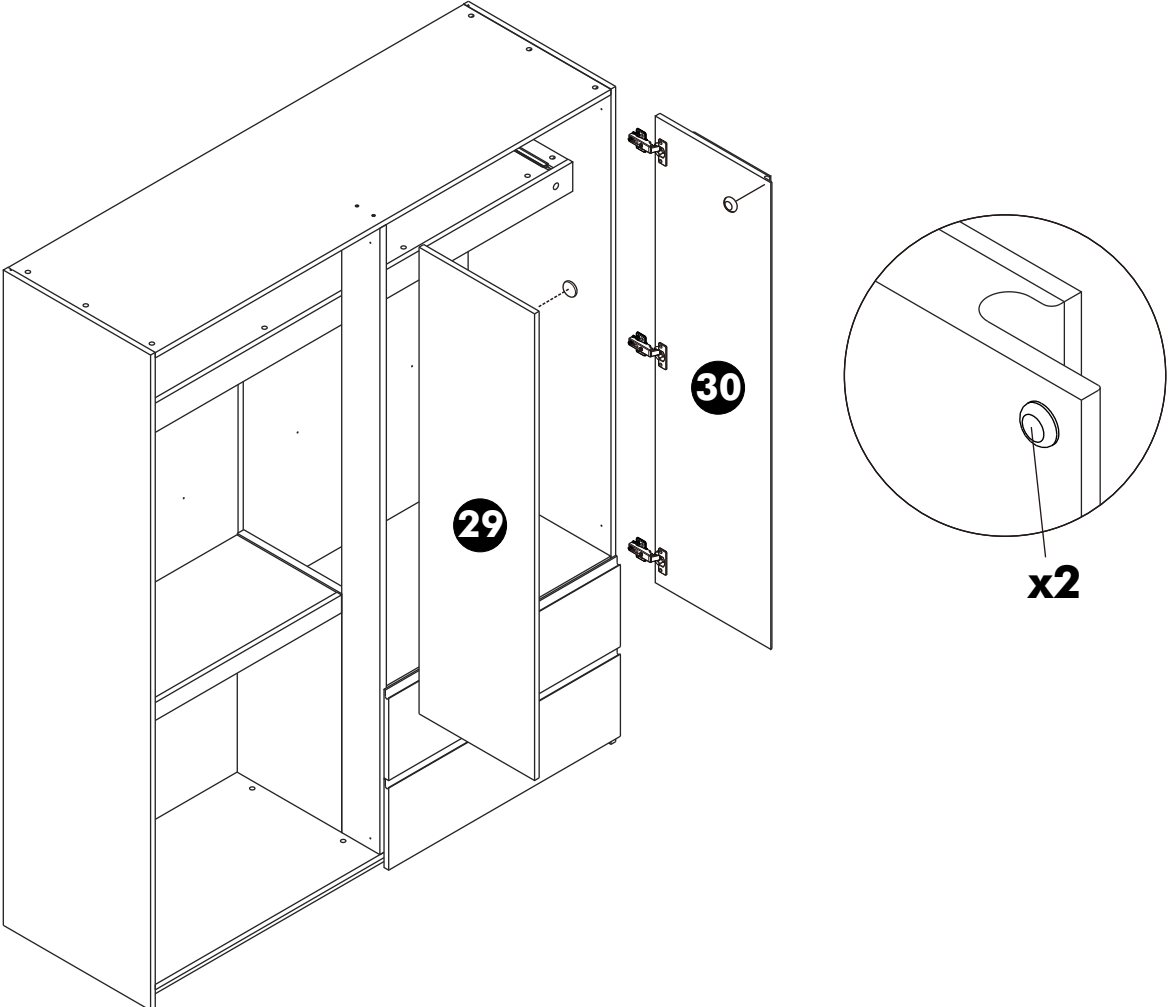

ESSENCE

Wardrobe 4 doors

CONNECT SYSTEM

M4x16mm.

M4x16mm.

DOOR PANEL

x2

The Standard for identifying which mounted safety fall protection fitting to use **Note : That children's products must be installed with all anti-falling fittings.**

-DRAWER SET

2Set.

ASSEMBLY

-DOOR SET

1.

2.

3.

x4