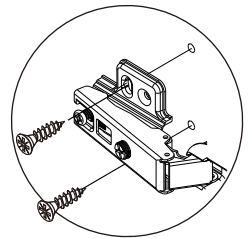

ESSENCE

Wardrobe 4 doors

CONNECT SYSTEM

M4x16mm.

M4x16mm.

DOOR PANEL

x2

The Standard for identifying which mounted safety fall protection fitting to use **Note : That children's products must be installed with all anti-falling fittings.**

■ Mounted fall protection fittings

■ Category : Cabinet with open doors

■ Category : Chest of drawers

■ Category : Sliding door cabinet / Open cabinet

HARDWARE

-BODY SET

x 30

19mm.