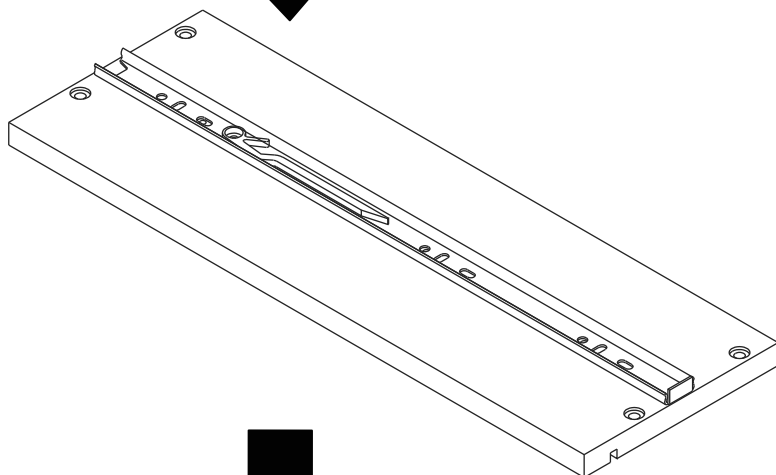

ESSENCE

Wardrobe 4 doors

CONNECT SYSTEM

M4x16mm.

M4x16mm.

DOOR PANEL

x2

The Standard for identifying which mounted safety fall protection fitting to use **Note : That children's products must be installed with all anti-falling fittings.**

■ Mounted fall protection fittings

■ Category : Cabinet with open doors

■ Category : Chest of drawers

■ Category : Sliding door cabinet / Open cabinet

HARDWARE

-BODY SET

x 30

19mm.

x 30

#8x35

x 28

x 2

x 2

x 26

x 1

x 2

x 14

x 2

20mm.

x 2

x 6

x 4

x 2

5x18 mm.