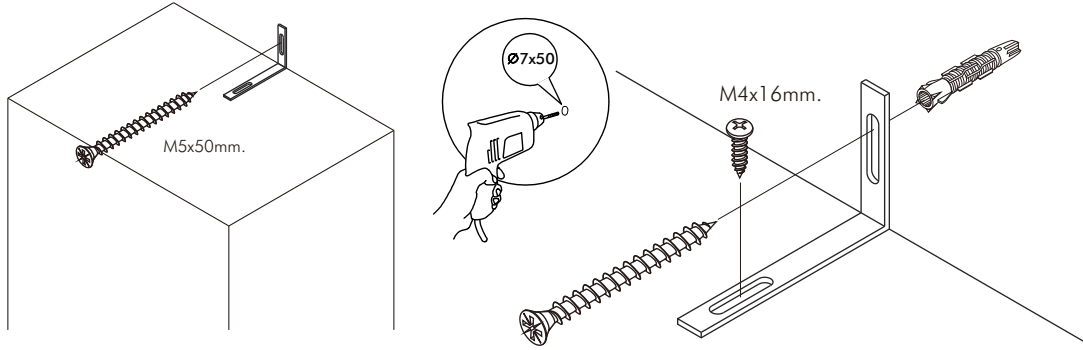

ESSENCE

Wardrobe 4 doors

CONNECT SYSTEM

M4x16mm.

M4x16mm.

DOOR PANEL

x2

The Standard for identifying which mounted safety fall protection fitting to use **Note : That children's products must be installed with all anti-falling fittings.**

■ Mounted fall protection fittings

■ Category : Cabinet with open doors

■ Category : Chest of drawers

■ Category : Sliding door cabinet / Open cabinet

HARDWARE

-BODY SET

x 30

19mm.

x 14

x 2

20mm.

x 2

x 6

x 4

x 2

5x18 mm.