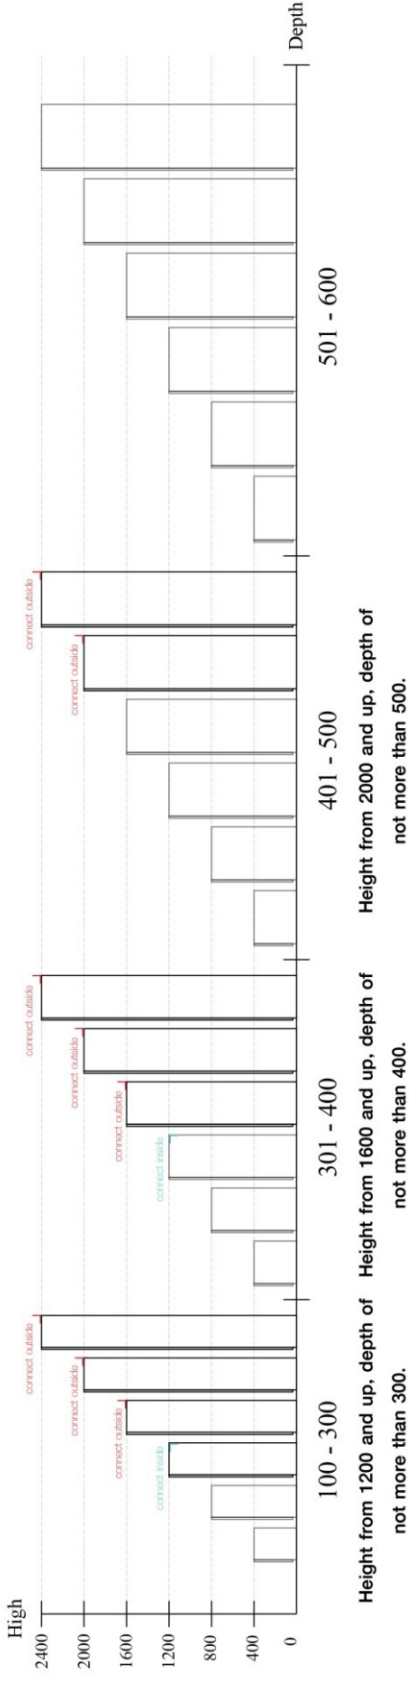

The Standard for identifying which mounted safety fall protection fitting to use **Note : That children's products must be installed with all anti-falling fittings.**

■ Mounted fall protection fittings

■ Category : Cabinet with open doors