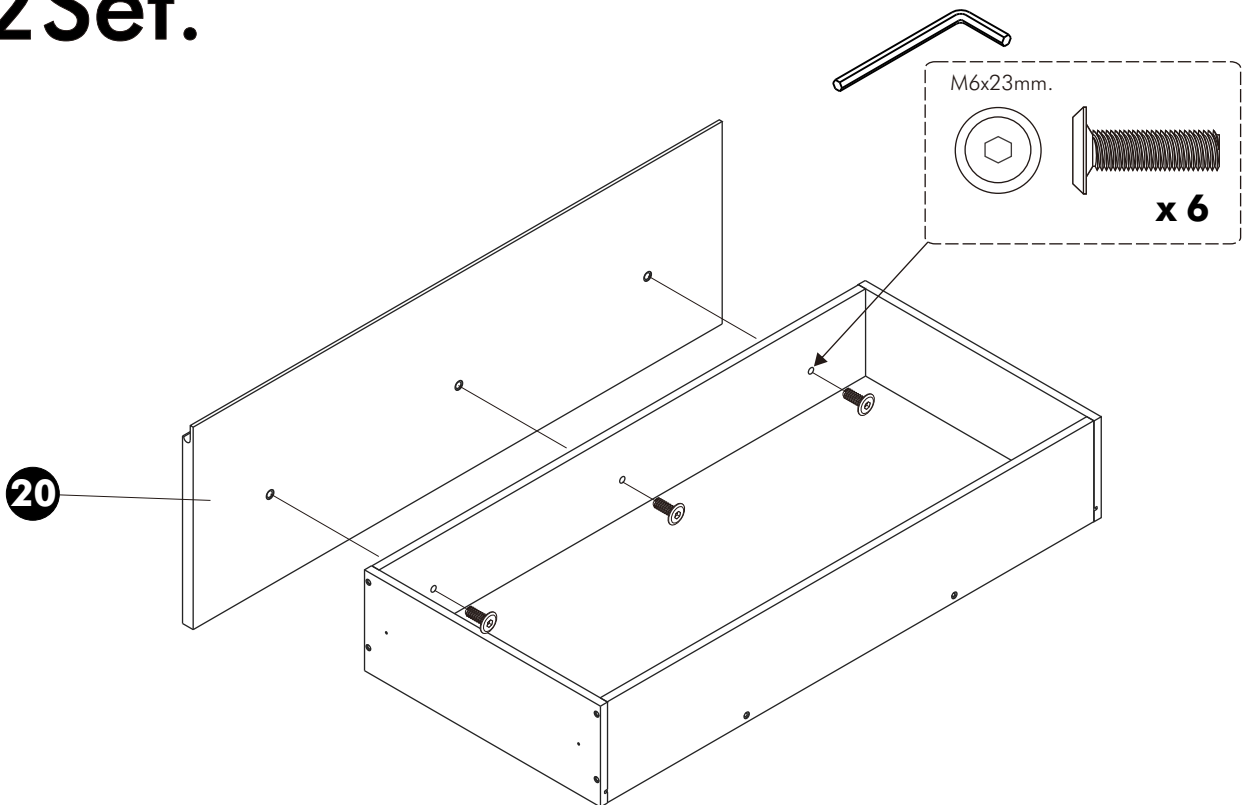

ASSEMBLY

-DRAWER SET

2Set.