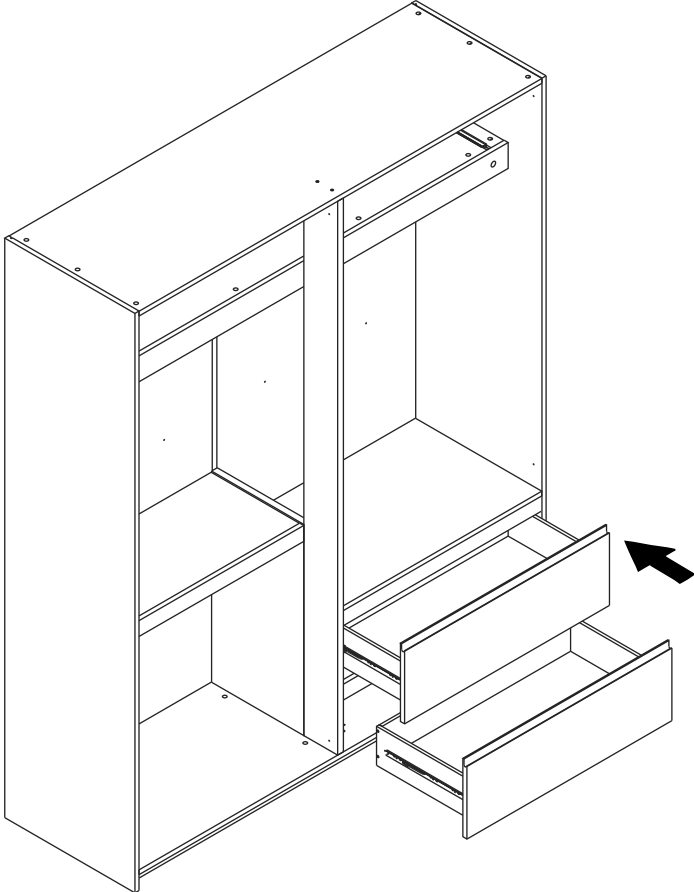

ESSENCE

Wardrobe 4 doors

CONNECT SYSTEM

M4x16mm.

M4x16mm.

DOOR PANEL

x2

The Standard for identifying which mounted safety fall protection fitting to use **Note : That children's products must be installed with all anti-falling fittings.**

1.

2.

3.

4.

5.

6.

9.

ASSEMBLY

-DRAWER SET

2Set.

ASSEMBLY

-DOOR SET

1.

2.

3.

x4