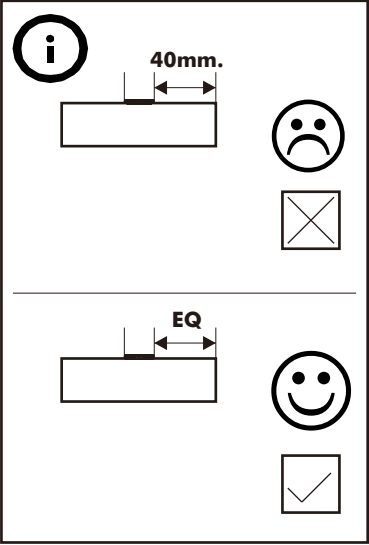

SUPREME

Side filler 69cm

CONNECT SYSTEM

HARDWARE

-BODY SET

PART

Side filler 69cm

Side panel L/R

Side filler 69cm

Side panel L/R

Side filler 69cm

Side panel L/R

Side filler 69cm