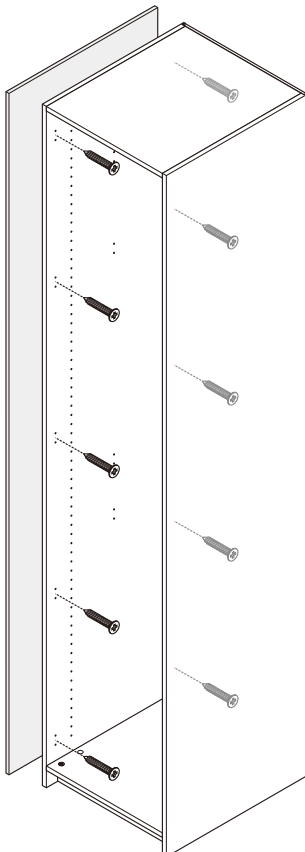

SUPREME

Side filler 69cm

CONNECT SYSTEM

HARDWARE

-BODY SET

PART

Side filler 69cm

Side panel L/R

Side filler 69cm

Side panel L/R

Side filler 69cm

Side panel L/R

Side filler 69cm