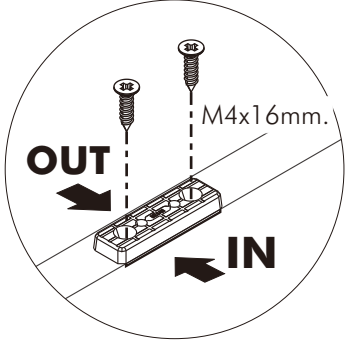

SUPREME

Side filler 69cm

CONNECT SYSTEM

HARDWARE

-BODY SET

PART

Side filler 69cm

Side panel L/R

Side filler 69cm

Side panel L/R

Side filler 69cm

Side panel L/R

Side filler 69cm