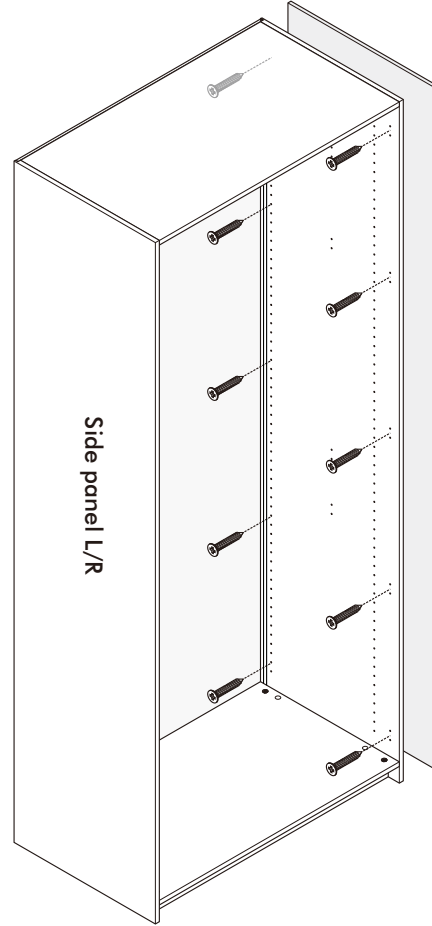

SUPREME

Side filler 69cm

CONNECT SYSTEM

HARDWARE

-BODY SET

PART

Side filler 69cm

Side panel L/R

Side filler 69cm

Side panel L/R

Side filler 69cm

Side panel L/R

Side filler 69cm