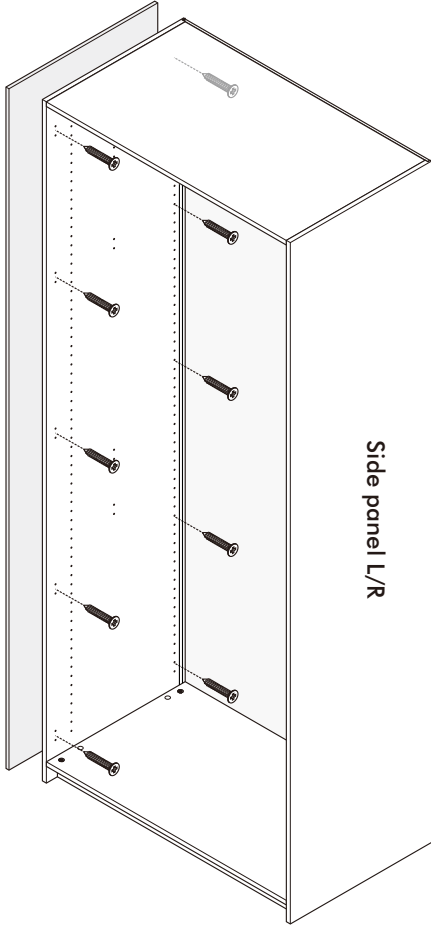

SUPREME

Side filler 69cm

CONNECT SYSTEM

HARDWARE

-BODY SET

PART

Side filler 69cm

Side panel L/R

Side filler 69cm

Side panel L/R

Side filler 69cm

Side panel L/R

Side filler 69cm