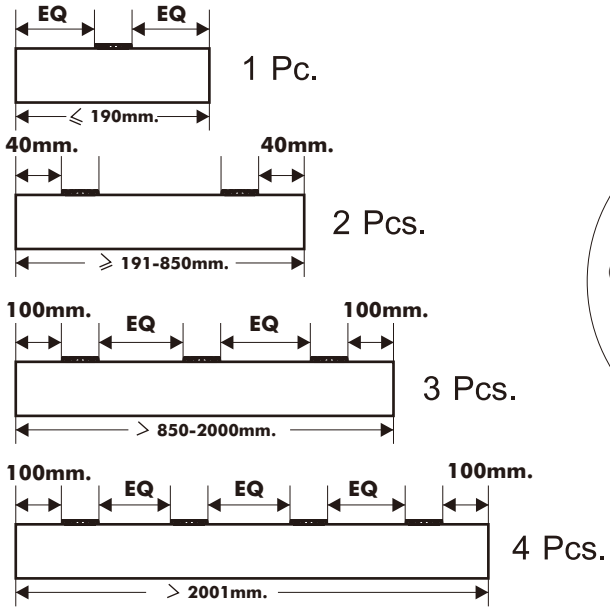

SUPREME

Side filler 69cm

CONNECT SYSTEM

HARDWARE

-BODY SET

PART

Side filler 69cm

Side panel L/R

Side filler 69cm

Side panel L/R

Side filler 69cm

Side panel L/R

Side filler 69cm