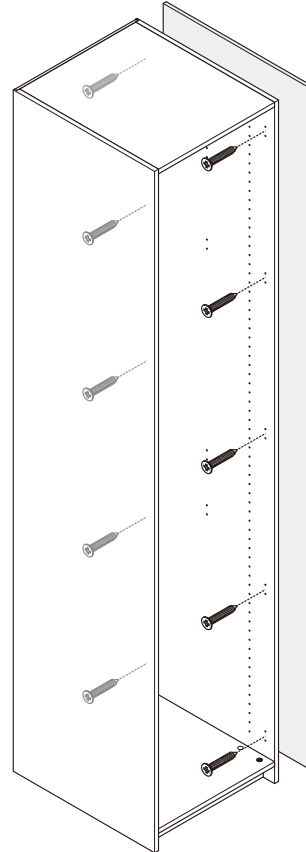

SUPREME

Side filler 69cm

CONNECT SYSTEM

HARDWARE

-BODY SET

PART

Side filler 69cm

Side panel L/R

Side filler 69cm

Side panel L/R

Side filler 69cm

Side panel L/R

Side filler 69cm