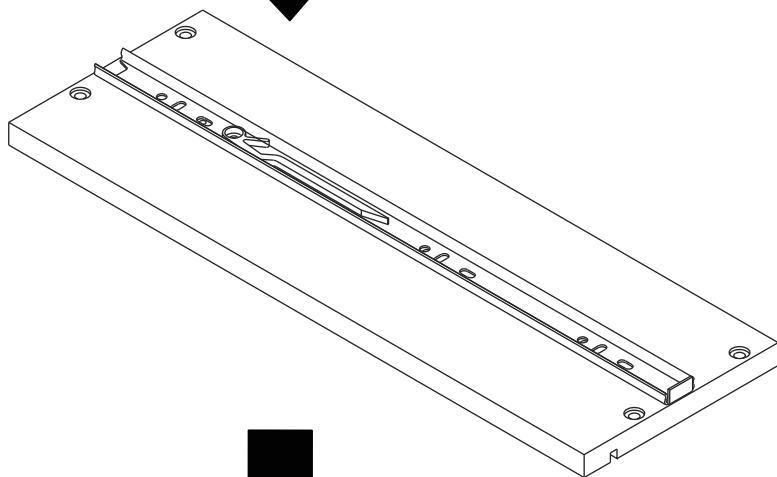

PRAISE-P

Side table 40

CONNECT SYSTEM

SIZE:16"

M3.5x13mm.

1

2

HARDWARE

-BODY SET

x 24

x 24

8x35mm.

x 36

M4x35mm.

x 8

x 8

x 8

M4x16mm.

x 16

M4x50mm.

x 4

-DRAWER SET

14"

x 1

M3.5x13mm.

x 24

M4x40mm.

x 16

M6x23mm.

x 6

16"

x 1