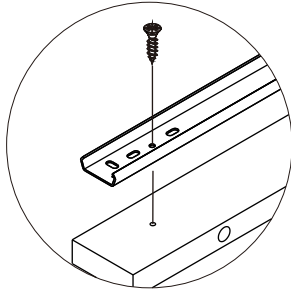

PRAISE-P

Side table 40

CONNECT SYSTEM

SIZE:16"

M3.5x13mm.

1

2

HARDWARE

-BODY SET

x 24

x 24

8x35mm.

x 36

M4x35mm.

x 8

x 8

x 8

M4x16mm.

x 16

M4x50mm.

x 4

-DRAWER SET

14"

x 1

M3.5x13mm.

x 24

M4x40mm.

x 16

M6x23mm.

x 6

16"

x 1