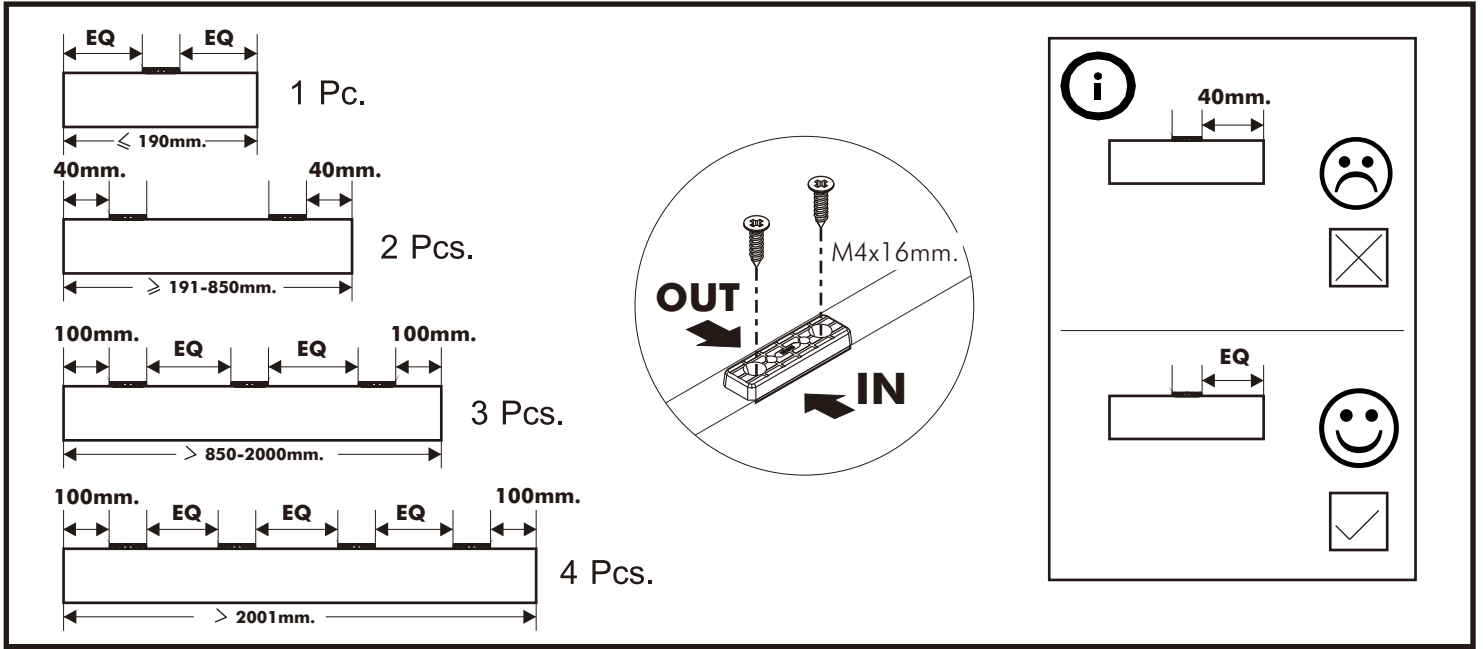

PRAISE-P

Side table 40

CONNECT SYSTEM

SIZE:16"

M3.5x13mm.

1

2

HARDWARE

-BODY SET

x 24

x 24

8x35mm.

x 36

M4x35mm.

x 8

x 8

x 8

M4x16mm.

x 16

M4x50mm.

x 4

-DRAWER SET

14"

x 1

M3.5x13mm.

x 24

M4x40mm.

x 16

M6x23mm.

x 6

16"

x 1