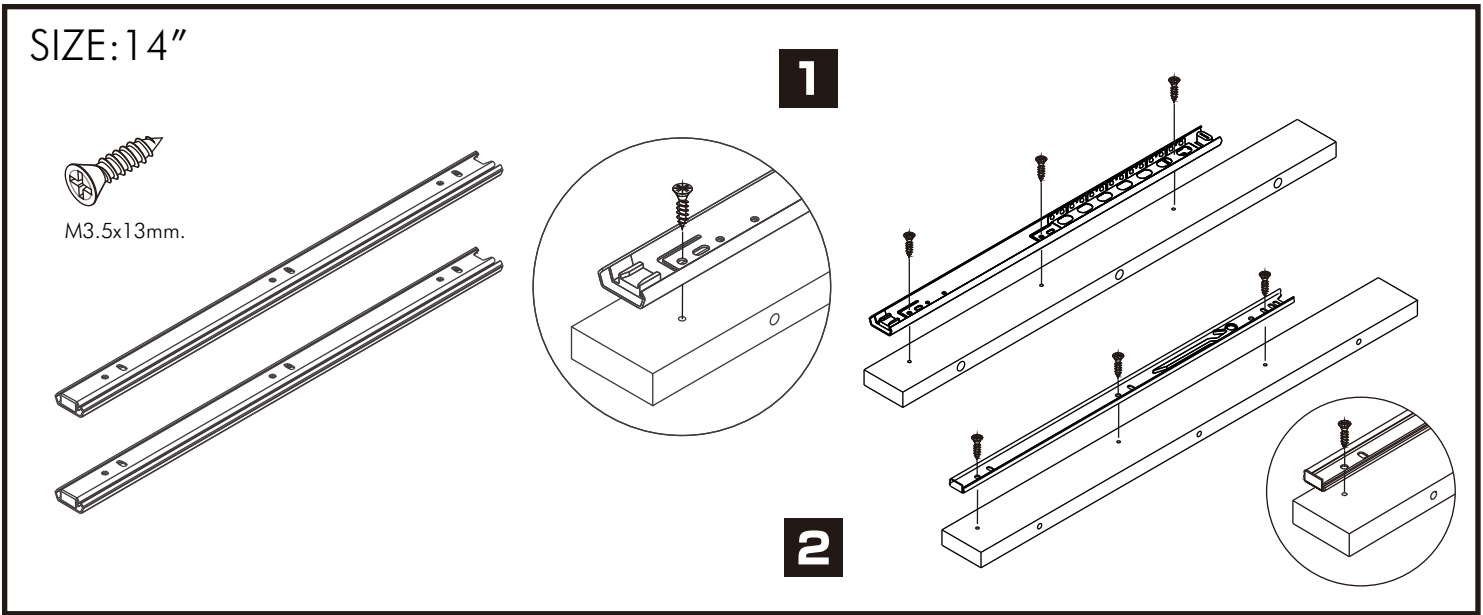

PRAISE-P

Side table 40

CONNECT SYSTEM

SIZE:16"

M3.5x13mm.

1

2

HARDWARE

-BODY SET

x 24

x 24

8x35mm.

x 36

M4x35mm.

x 8

x 8

x 8

M4x16mm.

x 16

M4x50mm.

x 4

-DRAWER SET

14"

x 1

M3.5x13mm.

x 24

M4x40mm.

x 16

M6x23mm.

x 6

16"

x 1