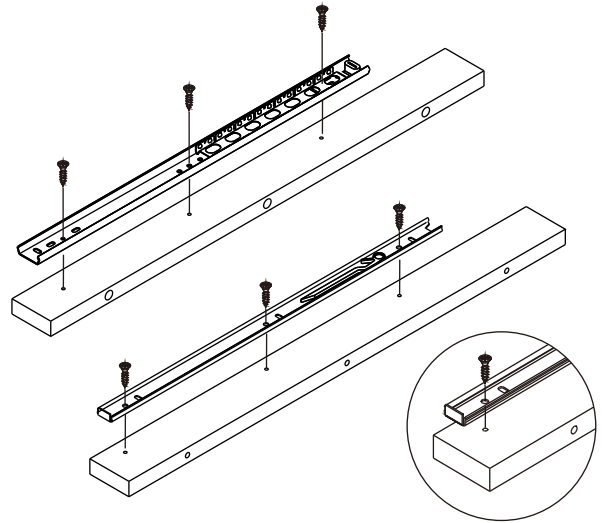

PRAISE-P

Side table 40

CONNECT SYSTEM

SIZE:16"

M3.5x13mm.

1

2

HARDWARE

-BODY SET

x 24

x 24

8x35mm.

x 36

M4x35mm.

x 8

x 8

x 8

M4x16mm.

x 16

M4x50mm.

x 4

-DRAWER SET

14"

x 1

M3.5x13mm.

x 24

M4x40mm.

x 16

M6x23mm.

x 6

16"

x 1