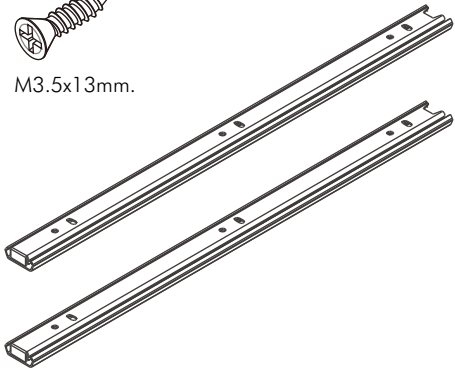

PRAISE-P

Side table 40

CONNECT SYSTEM

SIZE:16"

M3.5x13mm.

1

2

HARDWARE

-BODY SET

x 24

x 24

8x35mm.

x 36

M4x35mm.

x 8

x 8

x 8

M4x16mm.

x 16

M4x50mm.

x 4

-DRAWER SET

14"

x 1

M3.5x13mm.

x 24

M4x40mm.

x 16

M6x23mm.

x 6

16"

x 1