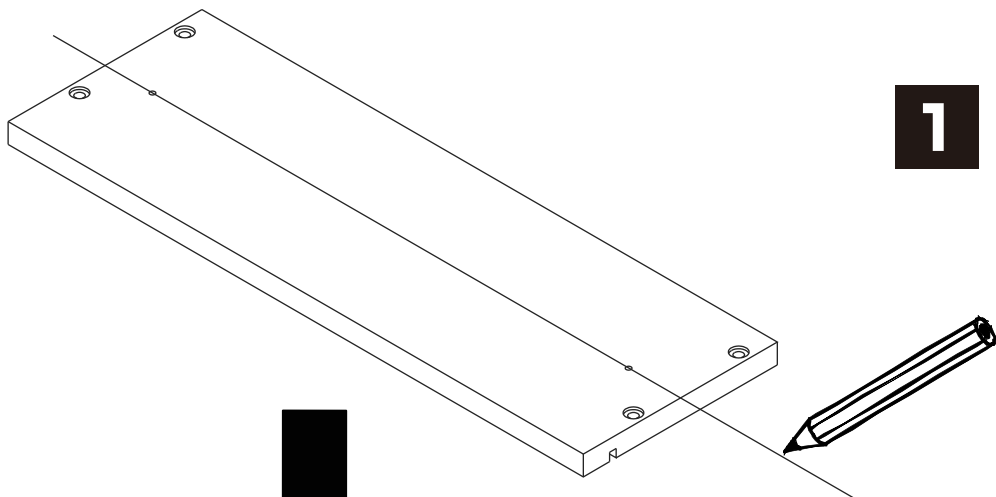

PRAISE-P

Side table 40

CONNECT SYSTEM

SIZE:16"

M3.5x13mm.

1

2

HARDWARE

-BODY SET

x 24

x 24

8x35mm.

x 36

M4x35mm.

x 8

x 8

x 8

M4x16mm.

x 16

M4x50mm.

x 4

-DRAWER SET

14"

x 1

M3.5x13mm.

x 24

M4x40mm.

x 16

M6x23mm.

x 6

16"

x 1