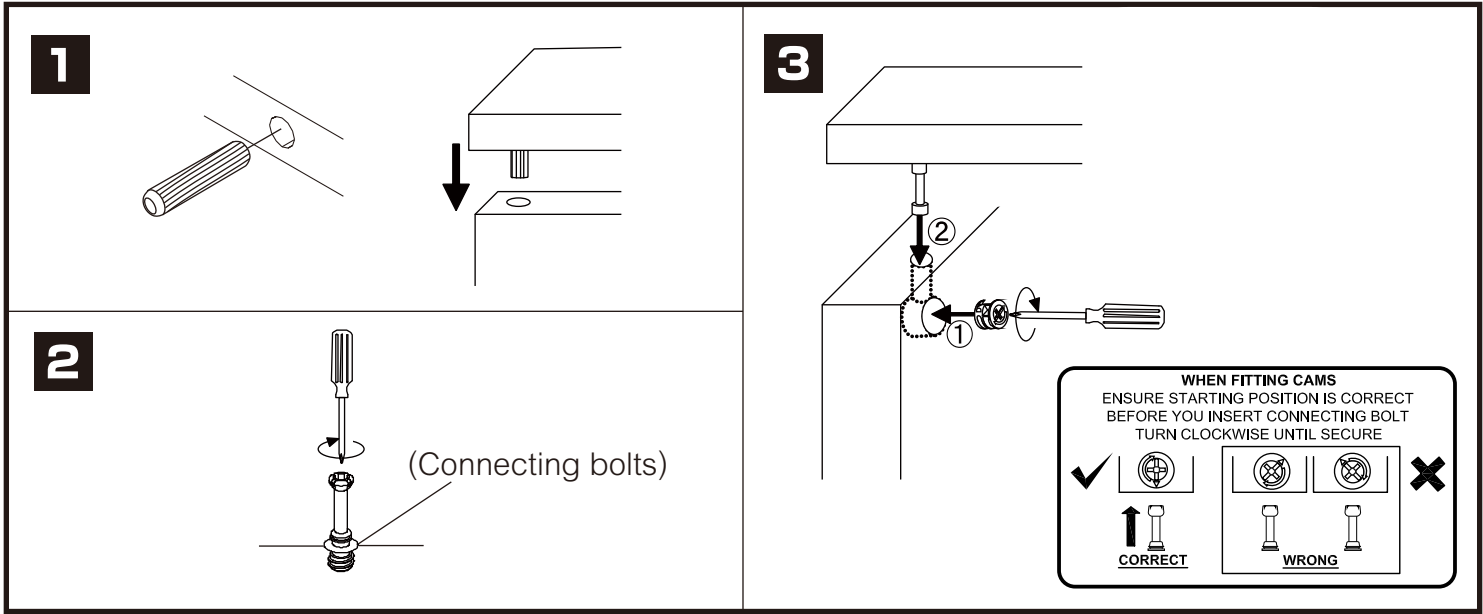

PRAISE-P

Side table 40

CONNECT SYSTEM

SIZE:16"

M3.5x13mm.

1

2

HARDWARE

-BODY SET

x 24

x 24

8x35mm.

x 36

M4x35mm.

x 8

x 8