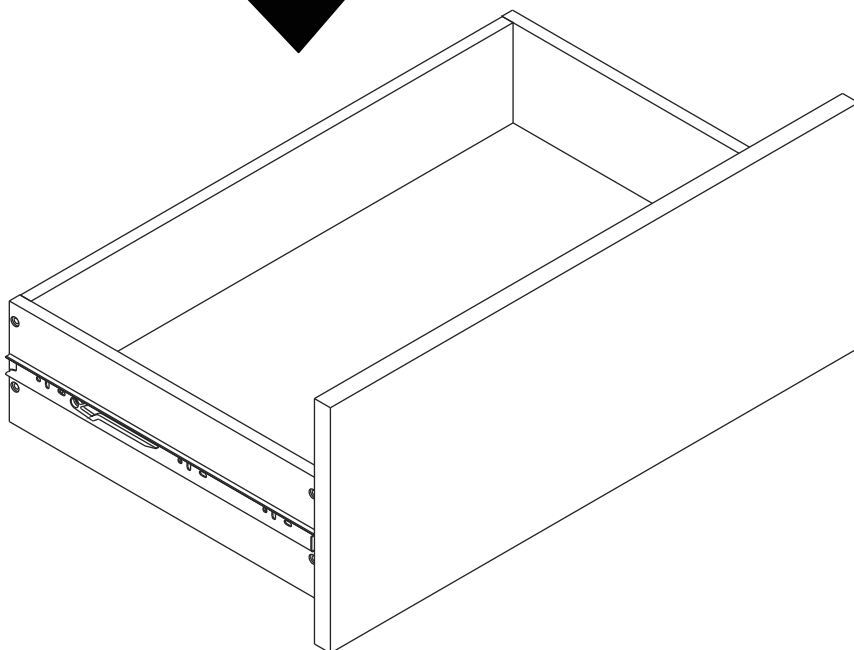

PRAISE-P

Side table 40

CONNECT SYSTEM

SIZE:16"

M3.5x13mm.

1

2

HARDWARE

-BODY SET

x 24

x 24

8x35mm.

x 36

M4x35mm.

x 8

x 8

x 8

M4x16mm.

x 16

M4x50mm.

x 4

-DRAWER SET

14"

x 1