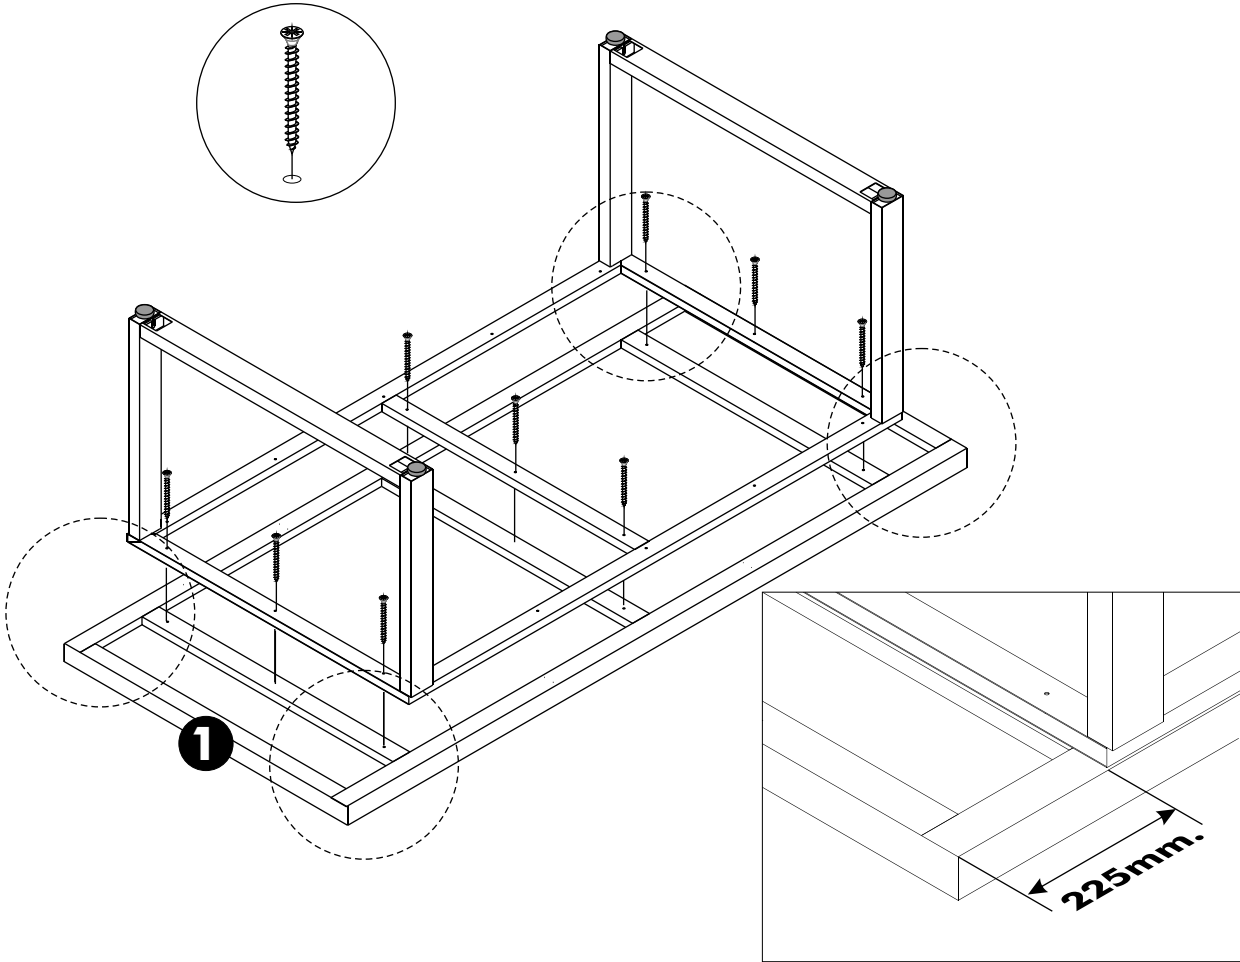

NOVELLA

Dining Table

HARDWARE

#M8x30

x 8

x 4

x 4

x 4

M4.5x60

x 19

#M6

x 1

1.

2.

3.

M4.5x60...x9

4.

M4.5x60...x10