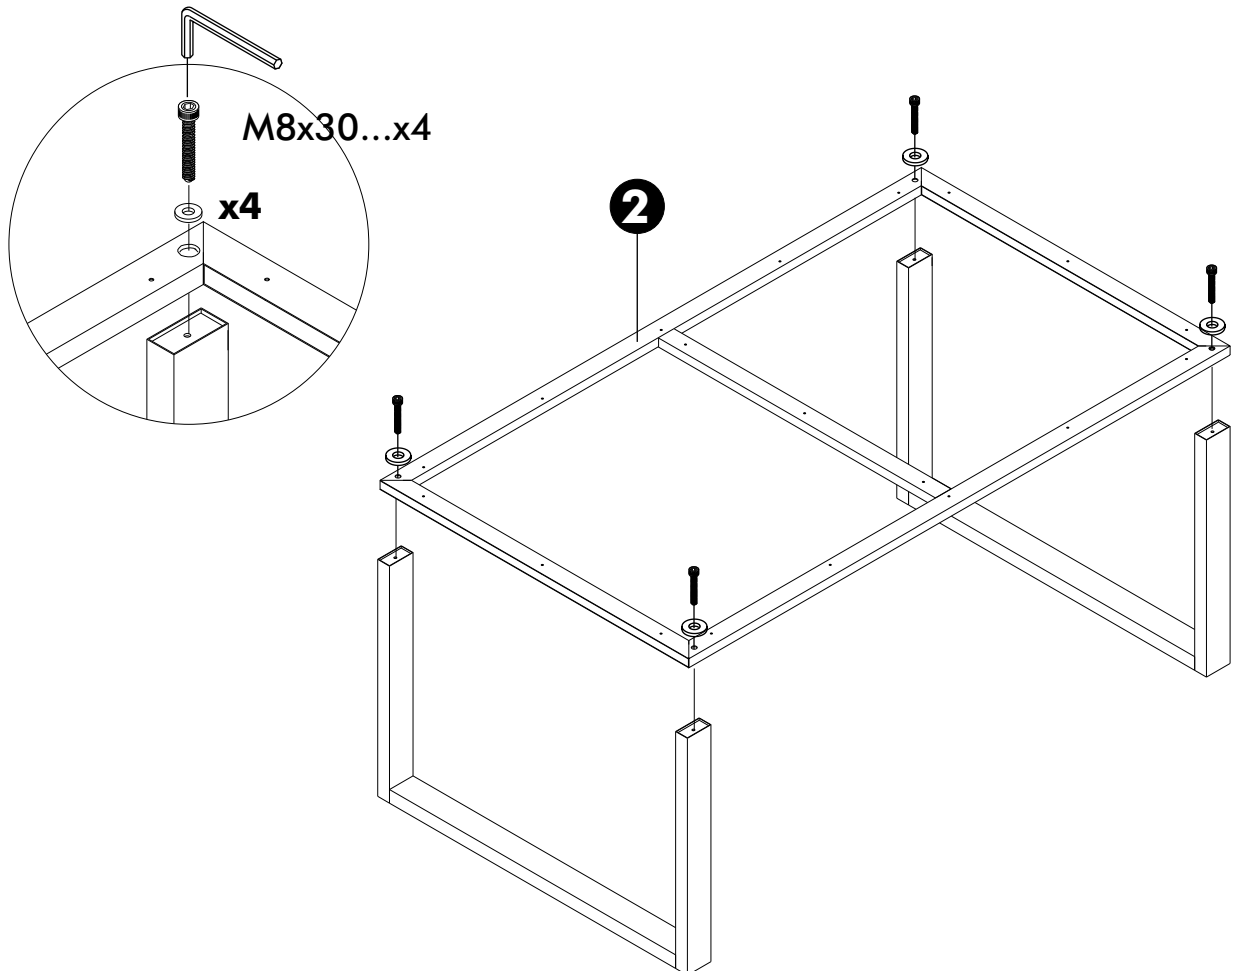

NOVELLA

Dining Table

HARDWARE

#M8x30

x 8

x 4

x 4

x 4

M4.5x60

x 19

#M6

x 1

1.

2.

3.

M4.5x60...x9

4.

M4.5x60...x10