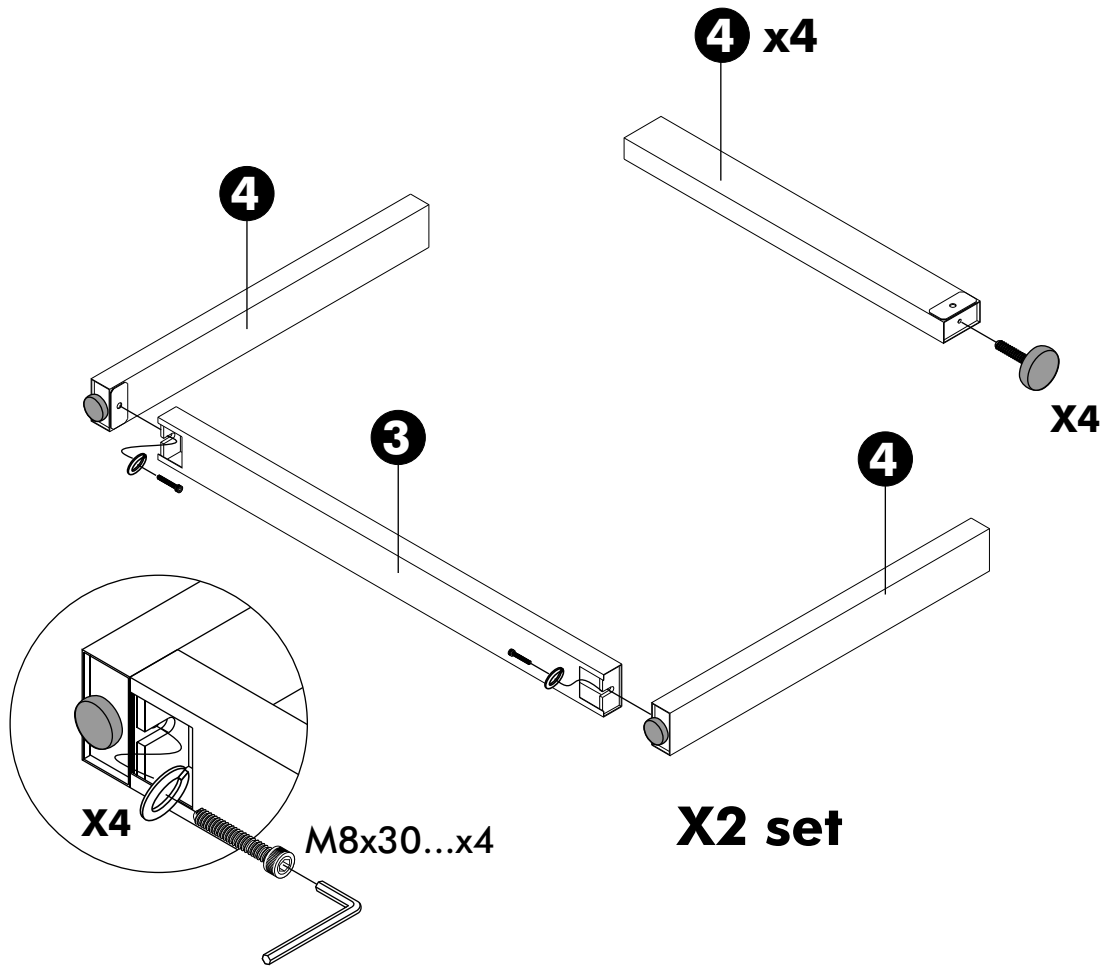

NOVELLA

Dining Table

HARDWARE

#M8x30

x 8

x 4

x 4

x 4

M4.5x60

x 19

#M6

x 1

1.

2.

3.

M4.5x60...x9

4.

M4.5x60...x10