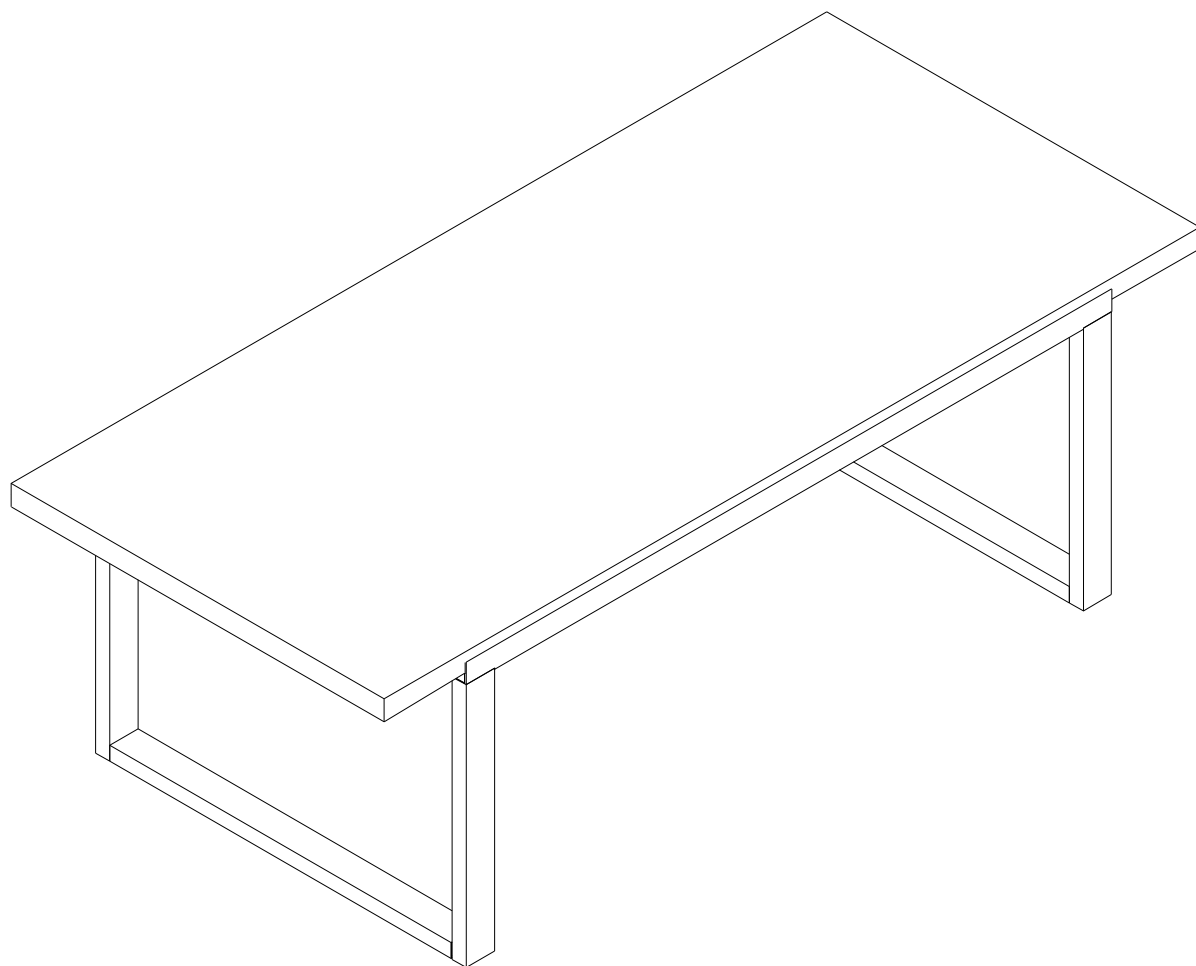

NOVELLA

Dining Table

HARDWARE

#M8x30

x 8

x 4

x 4

x 4

M4.5x60

x 19

#M6

x 1

1.

2.

3.

M4.5x60...x9

4.

M4.5x60...x10