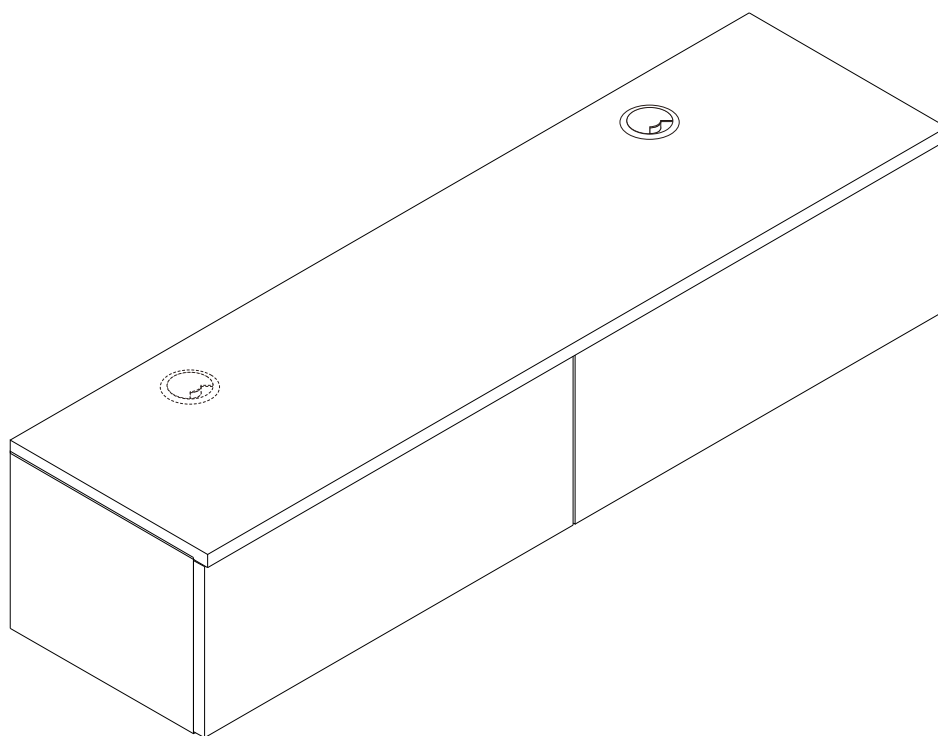

SUPREME

Hanging tv cabinet w120 cm.

CONNECT SYSTEM

HARDWARE

-BODY SET

x 8

x 8

x 12

x 1

x 8

x 2 set

F+M3.5X13
x 24

x 20

#M6x23mm.
x 4

x 1

x 4

ASSEMBLY

-BODY SET

1.

M4x50..x2

2.

M4x30..x6

3.

4.