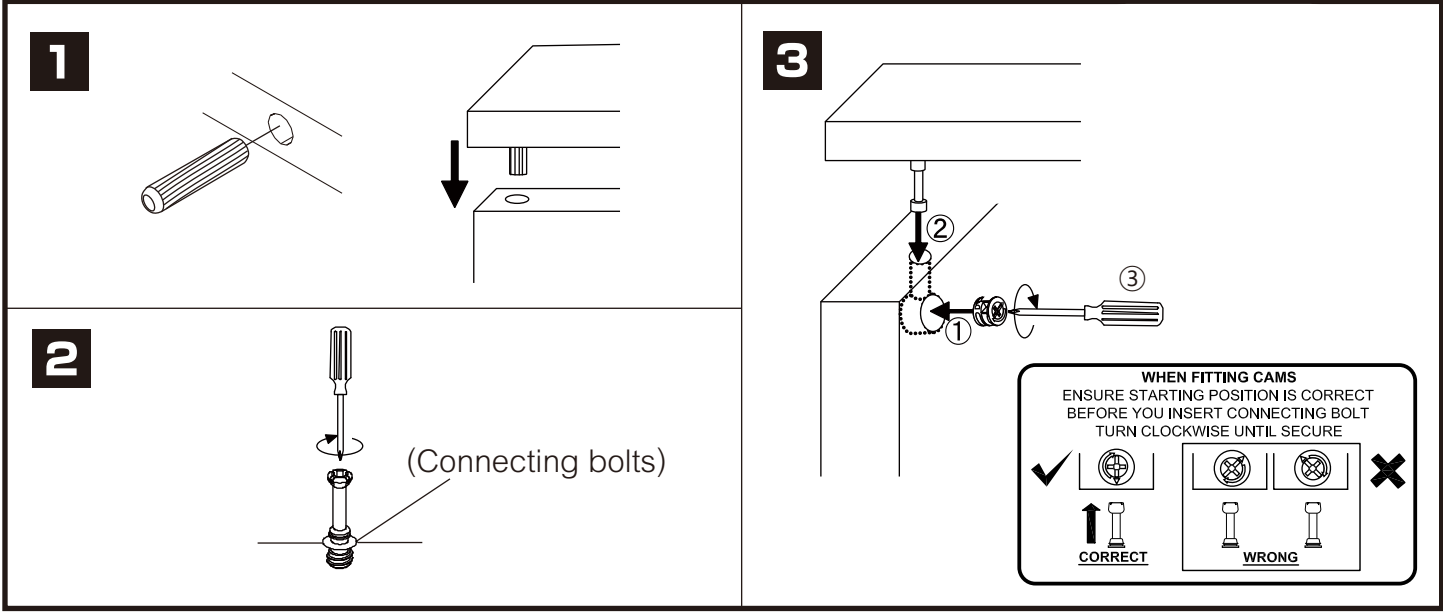

SUPREME

Hanging tv cabinet w120 cm.

CONNECT SYSTEM

HARDWARE

-BODY SET

x 8

x 8

x 12