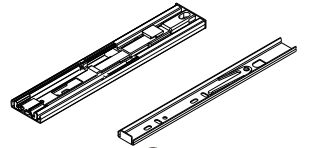

SUPREME

Hanging tv cabinet w120 cm.

CONNECT SYSTEM

HARDWARE

-BODY SET

x 8

x 8

x 12

x 1

x 8

x 2 set

F+M3.5X13
x 24

x 20

#M6x23mm.
x 4

x 1

x 4

x 4

x 6

x 2

x 12

x 12

x 12

x 4

x 3

ASSEMBLY

-BODY SET

1.

M4x50..x2

2.

M4x30..x6

3.

4.