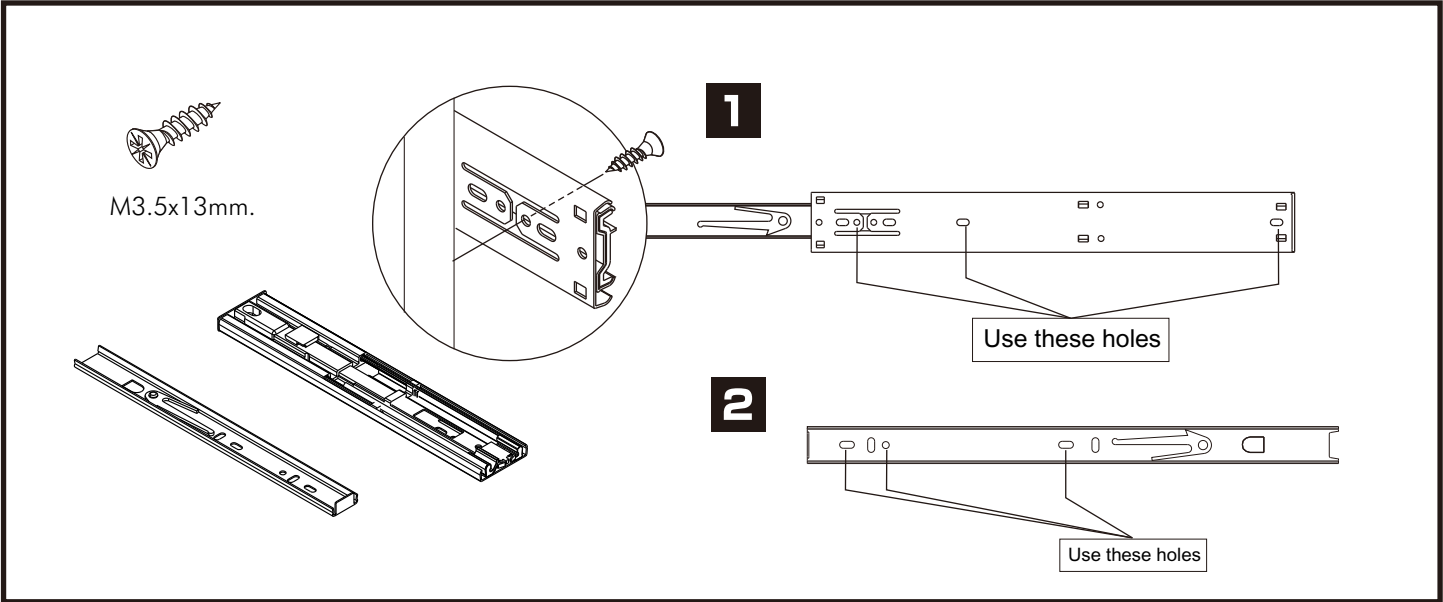

SUPREME

Hanging tv cabinet w120 cm.

CONNECT SYSTEM

HARDWARE

-BODY SET

x 8

x 8

x 12

x 1

x 8

x 2 set

F+M3.5X13
x 24

x 20

#M6x23mm.
x 4

x 1

x 4

ASSEMBLY

-BODY SET

1.

M4x50..x2

2.

M4x30..x6

3.

4.