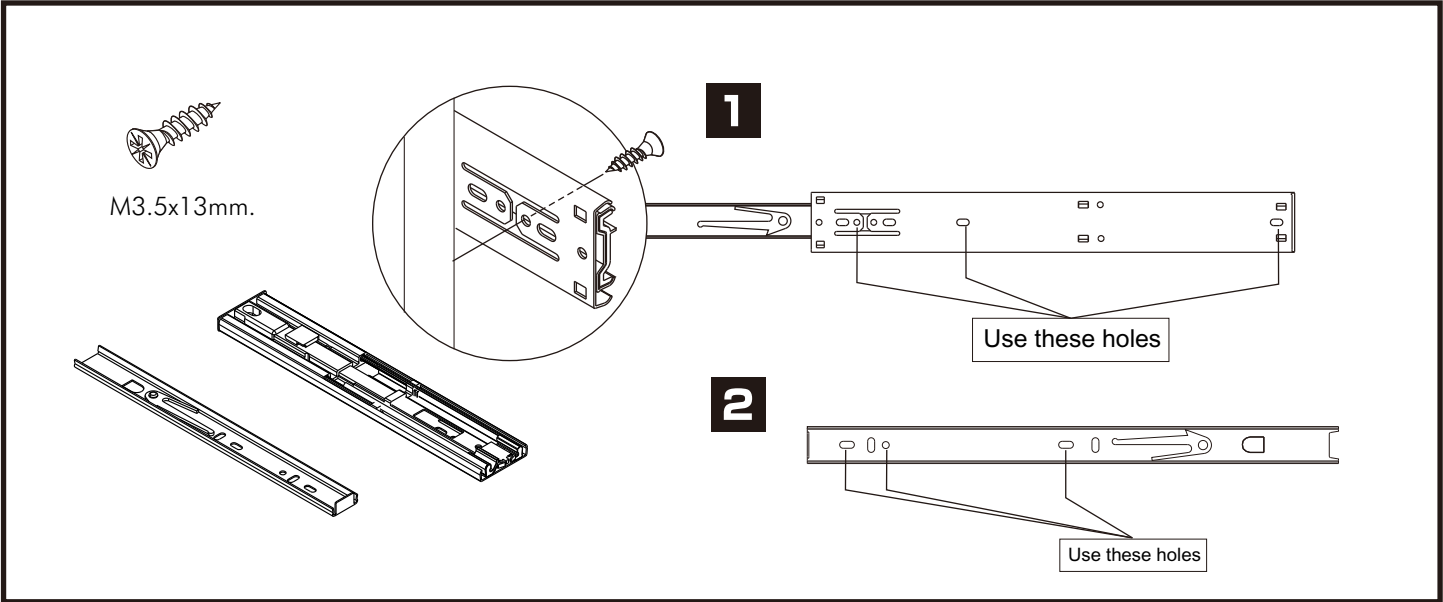

CONNECT SYSTEM