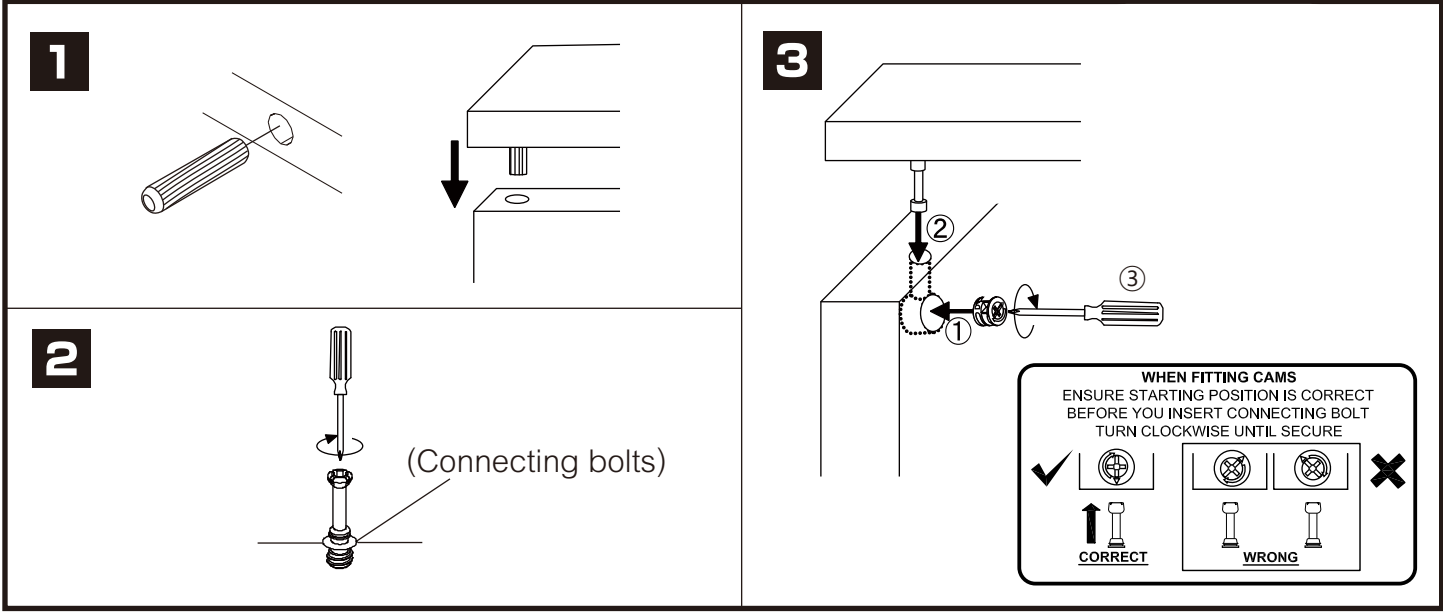

CONNECT SYSTEM