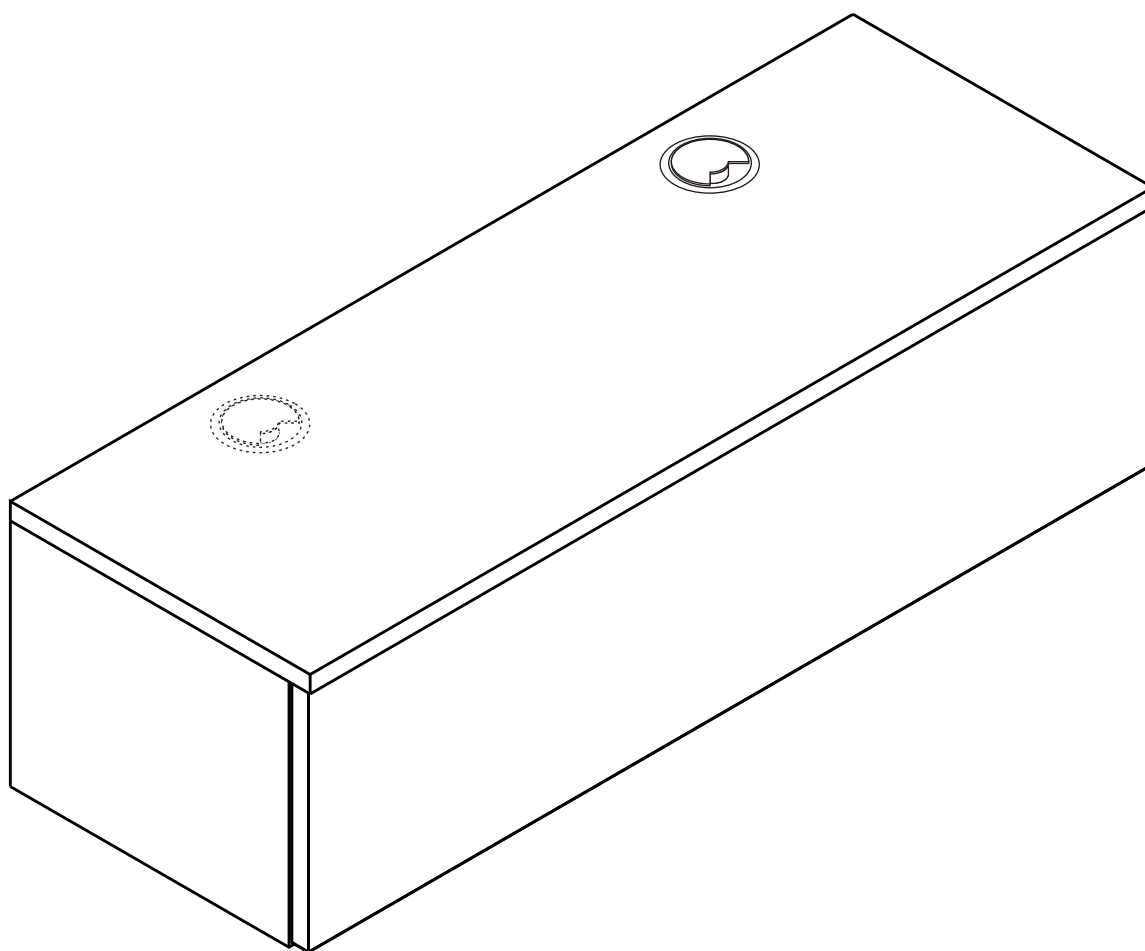

# SUPREME

Hanging tv cabinet w90 cm.