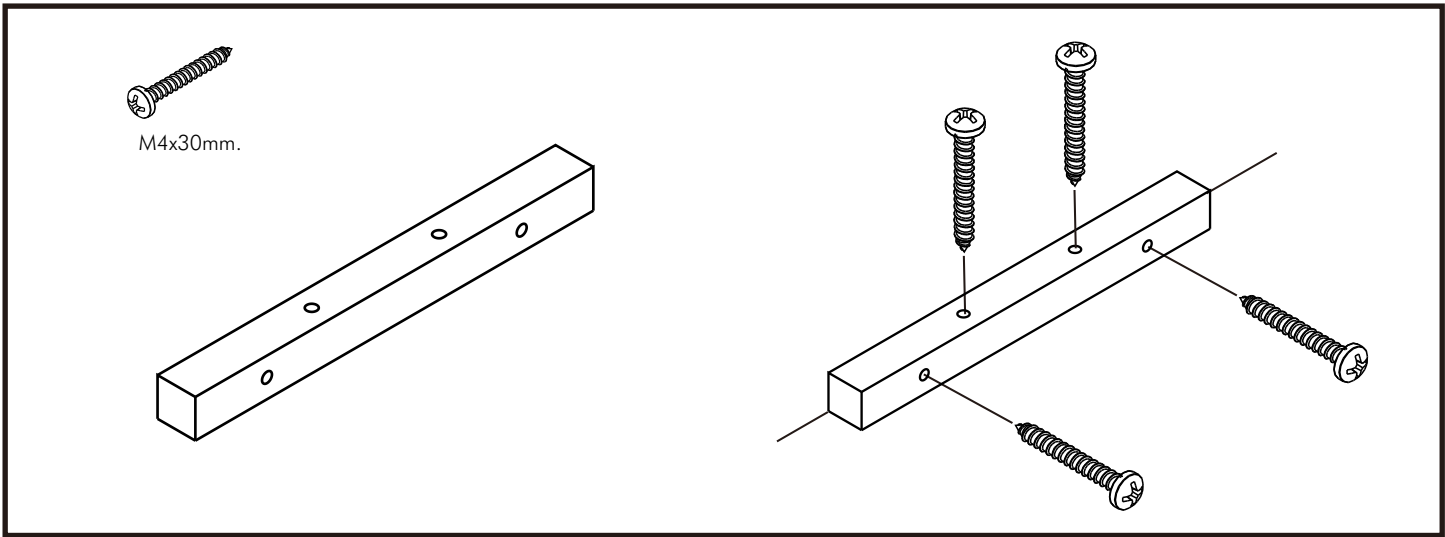

SUPREME

Tv cabinet 120 cm.

CONNECT SYSTEM

HARDWARE

-BODY SET

x 8

#19mm.

x 8

#8x35

x 16

F+M4x16mm.

x 78

x 11

P+M4x30mm.

x 16

x 16

x 2

F+5x1/2"

x 2

F+5x5/8"

x 4

F+M4x40mm.

x 1

-DOOR SET

x 4

M4x16mm.

x 16

-PART SET

ASSEMBLY

-BODY SET

1.

2.