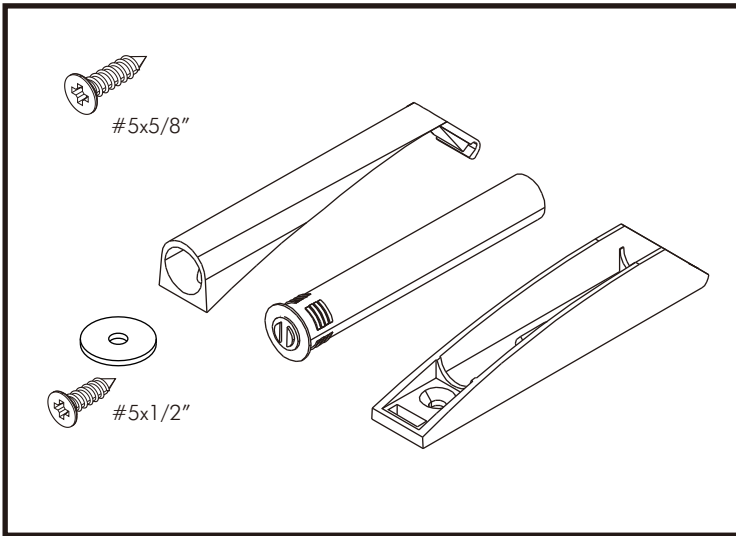

SUPREME

Tv cabinet 120 cm.

CONNECT SYSTEM

HARDWARE

-BODY SET

x 8

#19mm.

x 8

#8x35

x 16

F+M4x16mm.

x 78

x 11

P+M4x30mm.

x 16

x 16

x 2

F+5x1/2"

x 2

F+5x5/8"

x 4

F+M4x40mm.

x 1

-DOOR SET

x 4

M4x16mm.

x 16

-PART SET

ASSEMBLY

-BODY SET

1.

2.