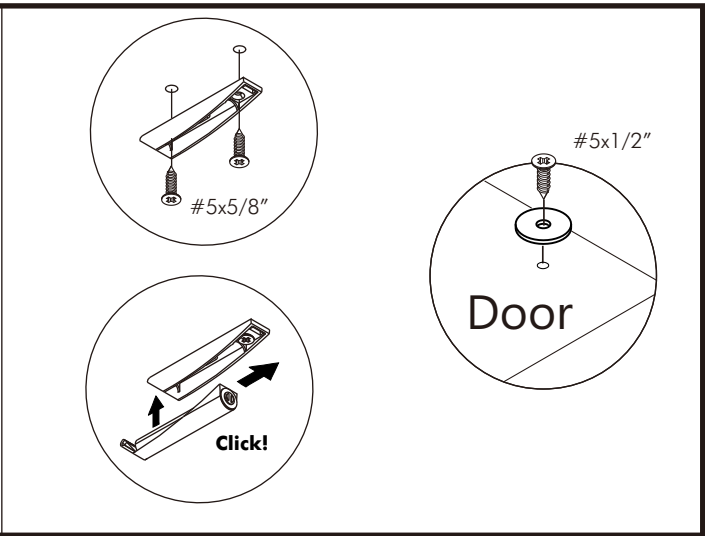

SUPREME

Tv cabinet 120 cm.

CONNECT SYSTEM

HARDWARE

-BODY SET

x 8

#19mm.

x 8

#8x35

x 16

F+M4x16mm.

x 78

x 11

P+M4x30mm.

x 16

x 16

x 2

F+5x1/2"

x 2

F+5x5/8"

x 4

F+M4x40mm.

x 1

-DOOR SET

x 4

M4x16mm.

x 16

-PART SET

ASSEMBLY

-BODY SET

1.

2.