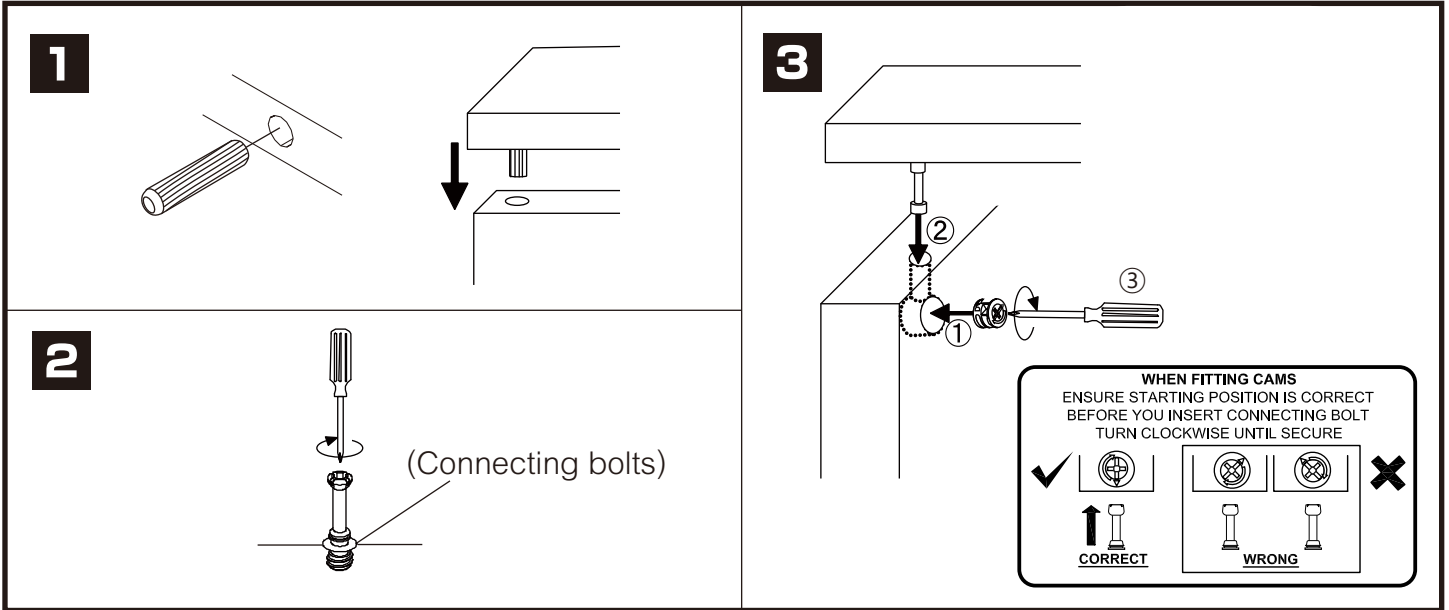

SUPREME

Tv cabinet 120 cm.

CONNECT SYSTEM

HARDWARE

-BODY SET

x 8

#19mm.

x 8