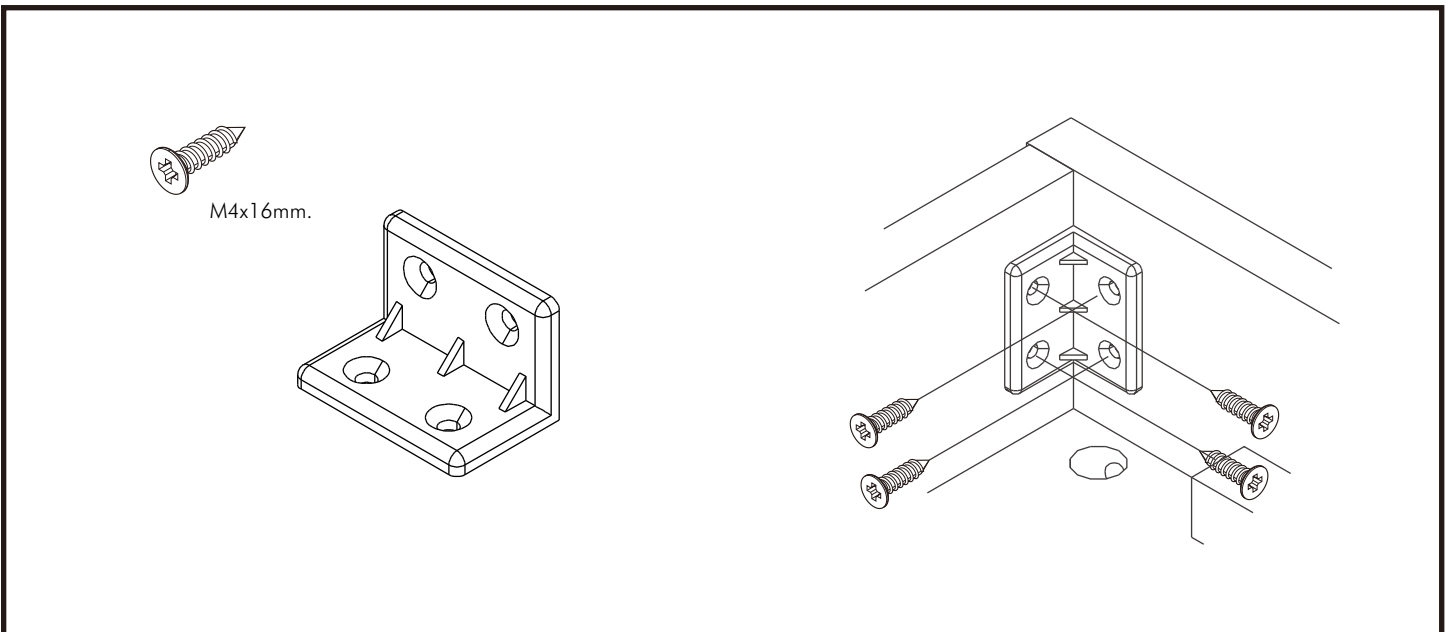

SUPREME

Tv cabinet 120 cm.

CONNECT SYSTEM

HARDWARE

-BODY SET

x 8

#19mm.

x 8