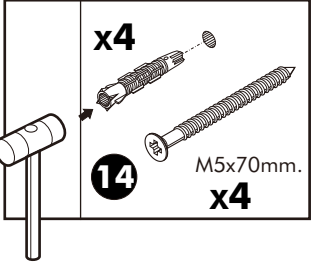

Function:2