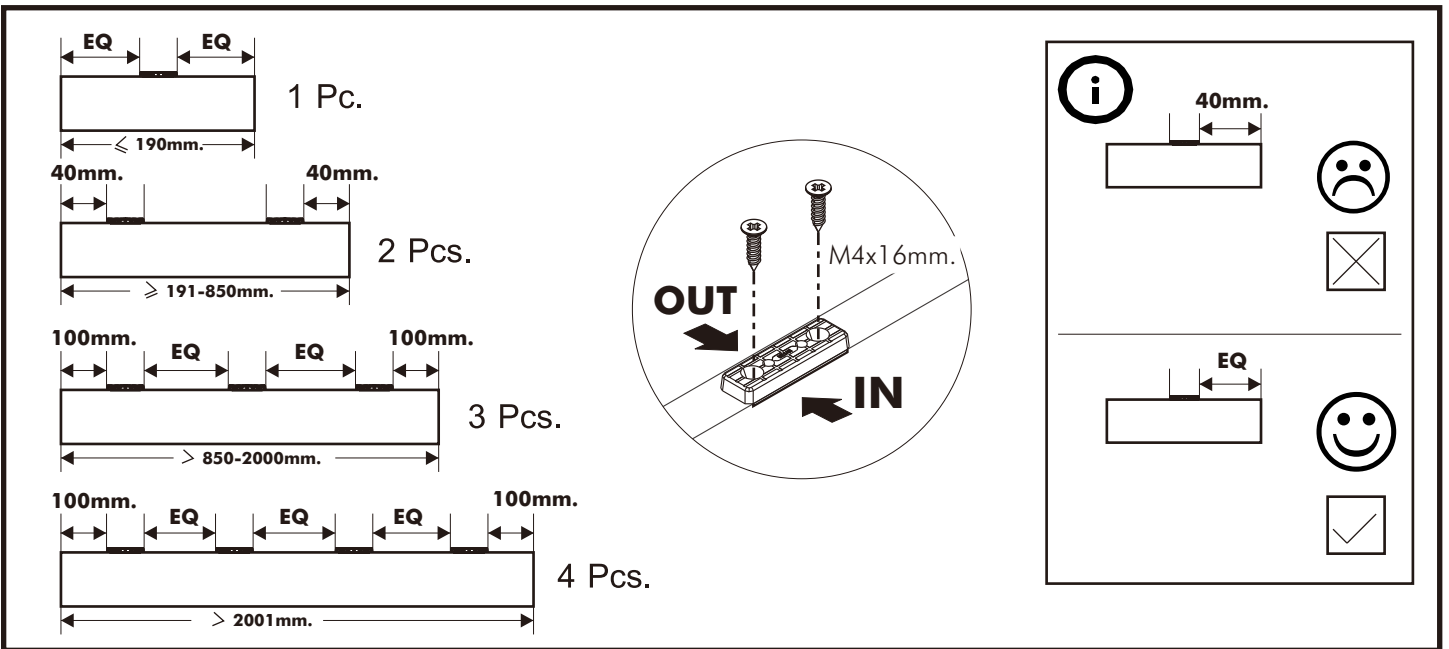

CONNECT SYSTEM