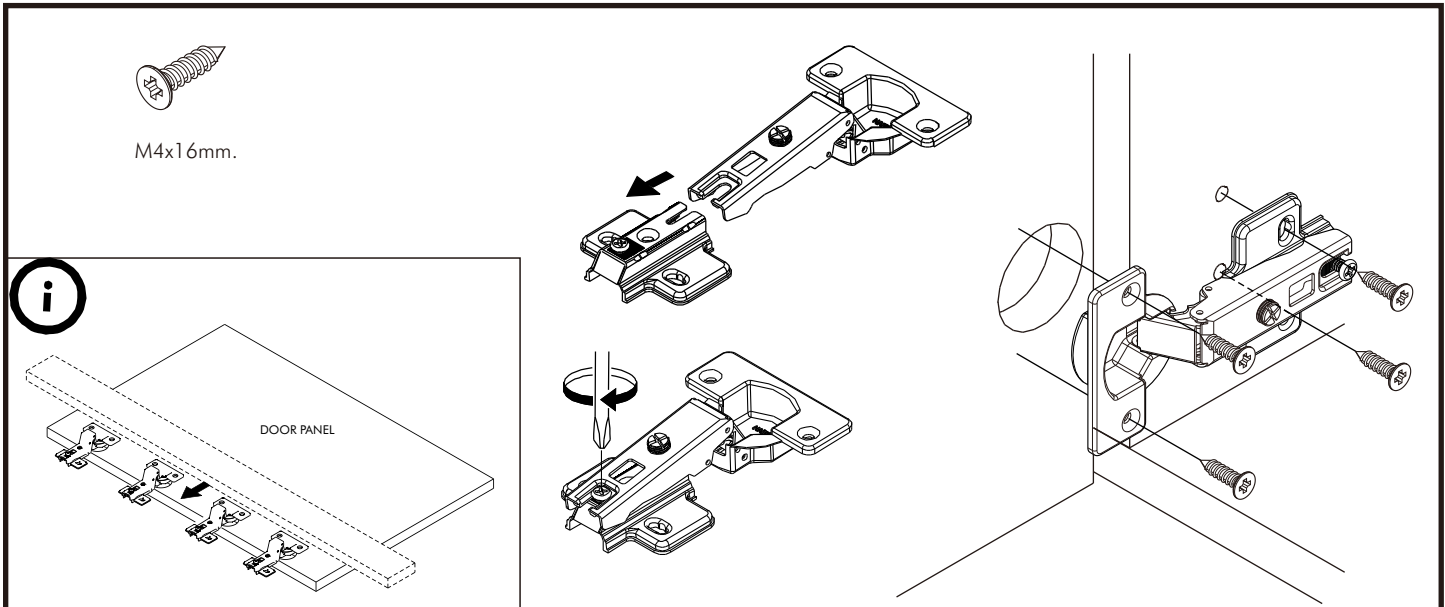

SUPREME

Tv cabinet 120 cm.

CONNECT SYSTEM

HARDWARE

-BODY SET

x 8

#19mm.

x 8

#8x35

x 16

F+M4x16mm.

x 78

x 11

P+M4x30mm.

x 16

x 16

x 2

F+5x1/2"

x 2

F+5x5/8"

x 4

F+M4x40mm.

x 1

-DOOR SET

x 4

M4x16mm.

x 16

-PART SET

ASSEMBLY

-BODY SET

1.

2.