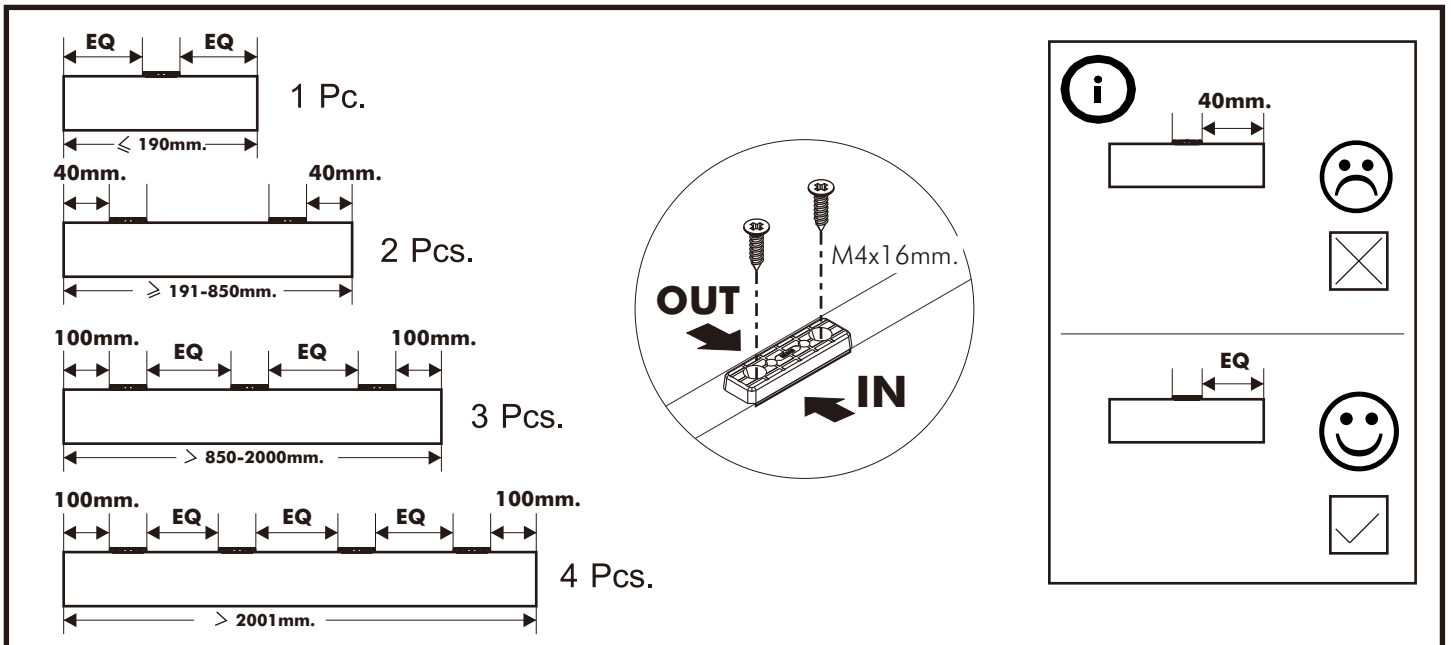

SUPREME

Shoe cabinet W60 cm.

CONNECT SYSTEM

HARDWARE

-BODY SET

x 8

x 8

x 12

x 11

x 6

x 16

x 4

x 4

x 8

x 68

x 8

-DOOR SET

x 3/3

x 12

-PART SET

x 4

ASSEMBLY

-BODY SET

1.