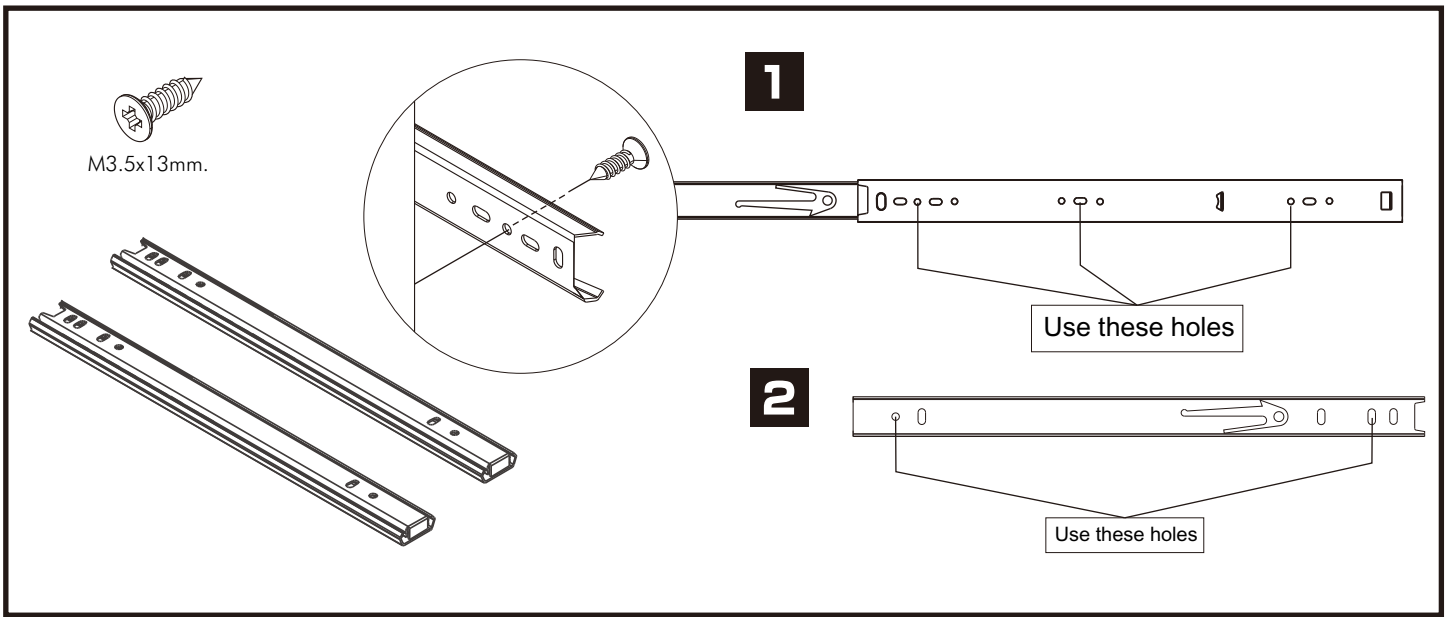

SUPREME

Shoe cabinet W60 cm.

CONNECT SYSTEM

HARDWARE

-BODY SET

x 8

x 8

x 12

-DOOR SET

x 3/3

x 12

-PART SET

x 4

ASSEMBLY

-BODY SET

1.