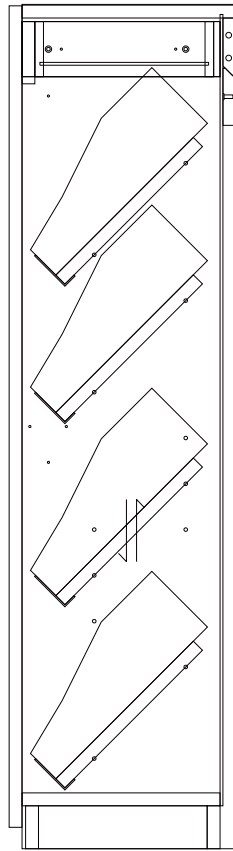

SUPREME

Shoe cabinet W60 cm.

CONNECT SYSTEM

HARDWARE

-BODY SET

x 8

x 8

x 12

x 1

x 4

-DRAWER SET

x 1 set

x 12

x 10

x 2

x 1

-DOOR SET

x 3/3

x 12

-PART SET

x 4

ASSEMBLY

-BODY SET

1.

2.

3.

4.

5.

6.

7.

L

R