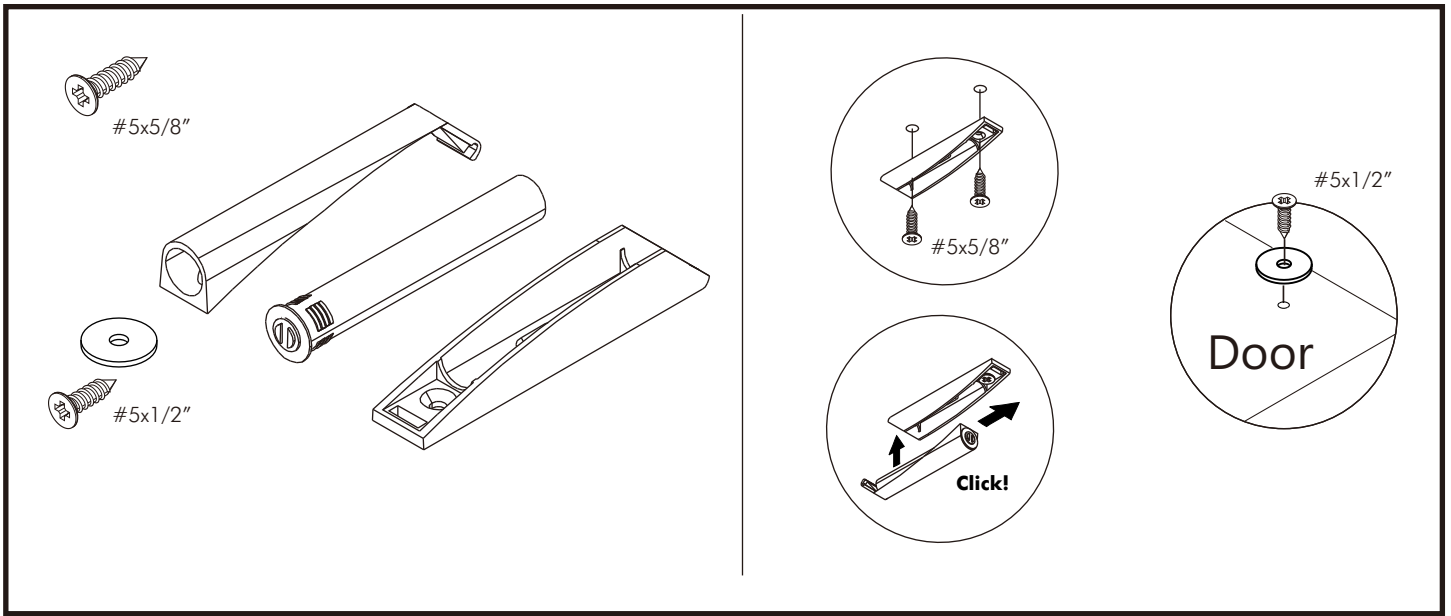

SUPREME

Shoe cabinet W60 cm.

CONNECT SYSTEM

HARDWARE

-BODY SET

x 8

x 8

x 12