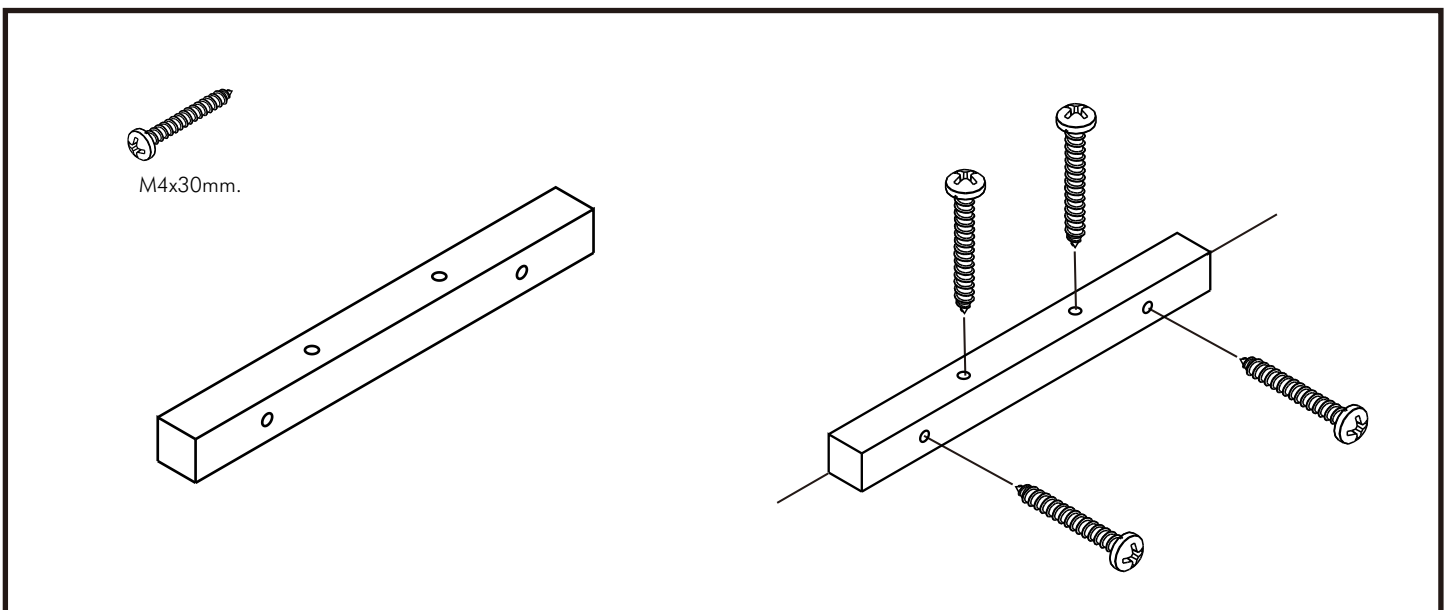

SUPREME

Shoe cabinet W60 cm.

CONNECT SYSTEM

HARDWARE

-BODY SET

x 8

x 8

x 12

-DOOR SET

x 3/3

x 12

-PART SET

x 4

ASSEMBLY

-BODY SET

1.