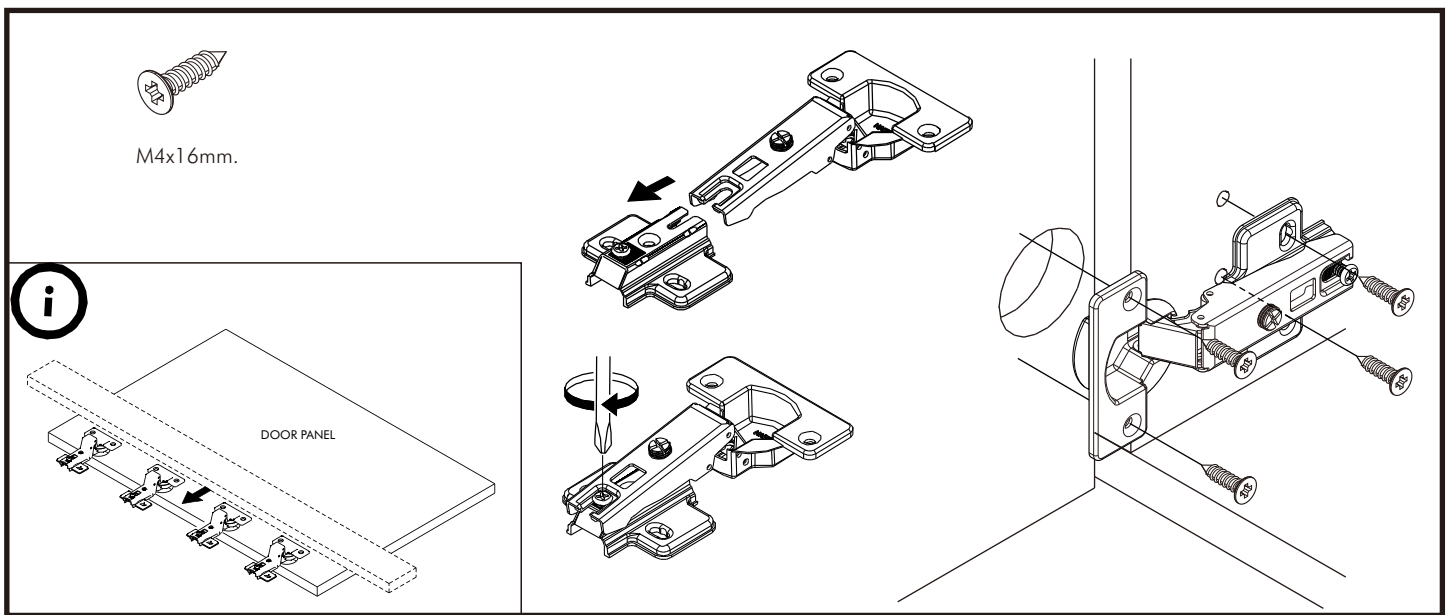

SUPREME

Shoe cabinet W60 cm.

CONNECT SYSTEM

HARDWARE

-BODY SET

x 8

x 8

x 12

-DOOR SET

x 3/3

x 12

-PART SET

x 4

ASSEMBLY

-BODY SET

1.