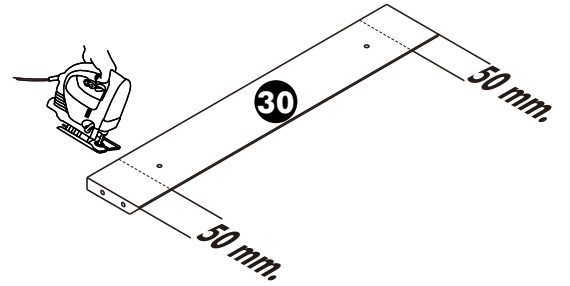

x 16

x 16

x 2

M5x70mm.

x 2

Ø11mm.

x 7

M4x16mm.

4 **x 2**

#5x5/8"

x 1

M4x16mm.

x 4

3.

4.

5.

6.

7.

8.

ASSEMBLY

-DRAWER SET

ASSEMBLY

-DOOR SET(L)

ASSEMBLY

-DOOR SET(R)

WALL

Ø7x50mm.

x2

M5x70mm. x2