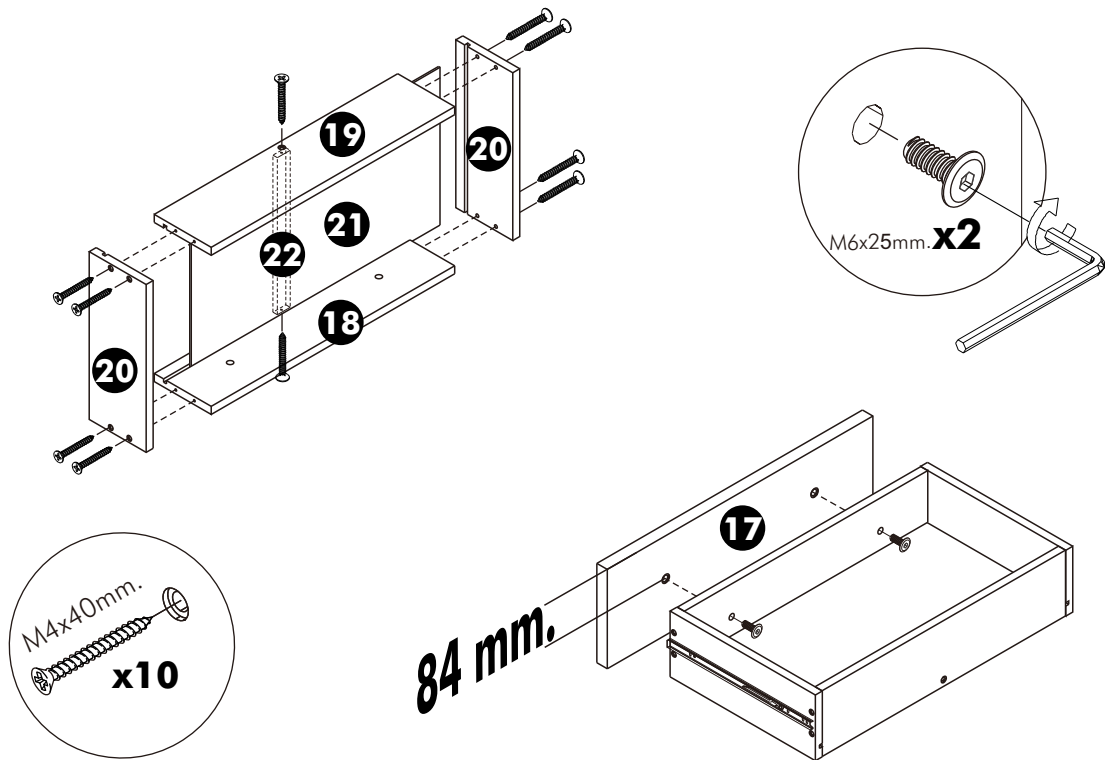

x 3

-LAMP SET

x 5

x 5

x 1

x 1

x 1

M3.5x13mm.

4 **x 2**

#5x5/8"

x 1

M4x16mm.

x 4

3.

4.

5.

6.

7.

8.

ASSEMBLY

-DRAWER SET

ASSEMBLY

-DOOR SET(L)

ASSEMBLY

-DOOR SET(R)

WALL

Ø7x50mm.

x2

M5x70mm. x2