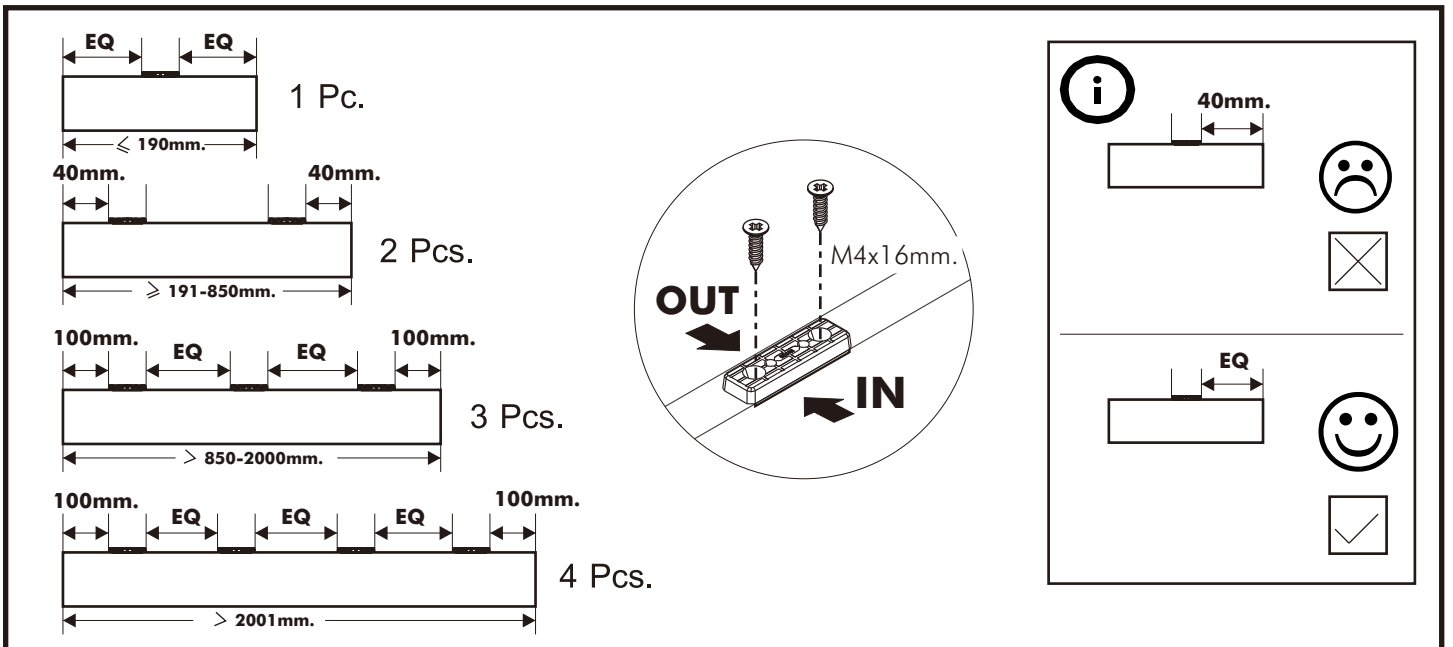

CONNECT SYSTEM