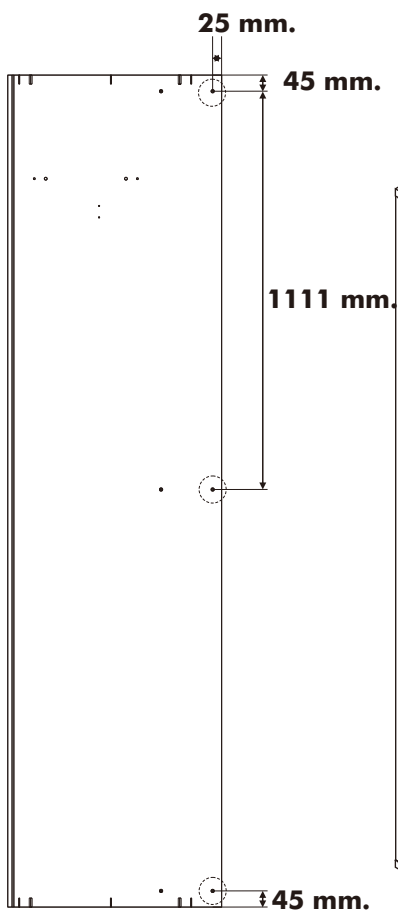

-BODY SET

x 16

x 16

8x35mm.

x 34

x 8

x 10

M3.5x20mm.

x 16

x 16

x 2

M5x70mm.

x 2

Ø11mm.

x 7

M4x16mm.

4 **x 2**

#5x5/8"

x 1

M4x16mm.

x 4

3.

4.

5.

-DOOR SET(R)

WALL

Ø7x50mm.

x2

M5x70mm. x2