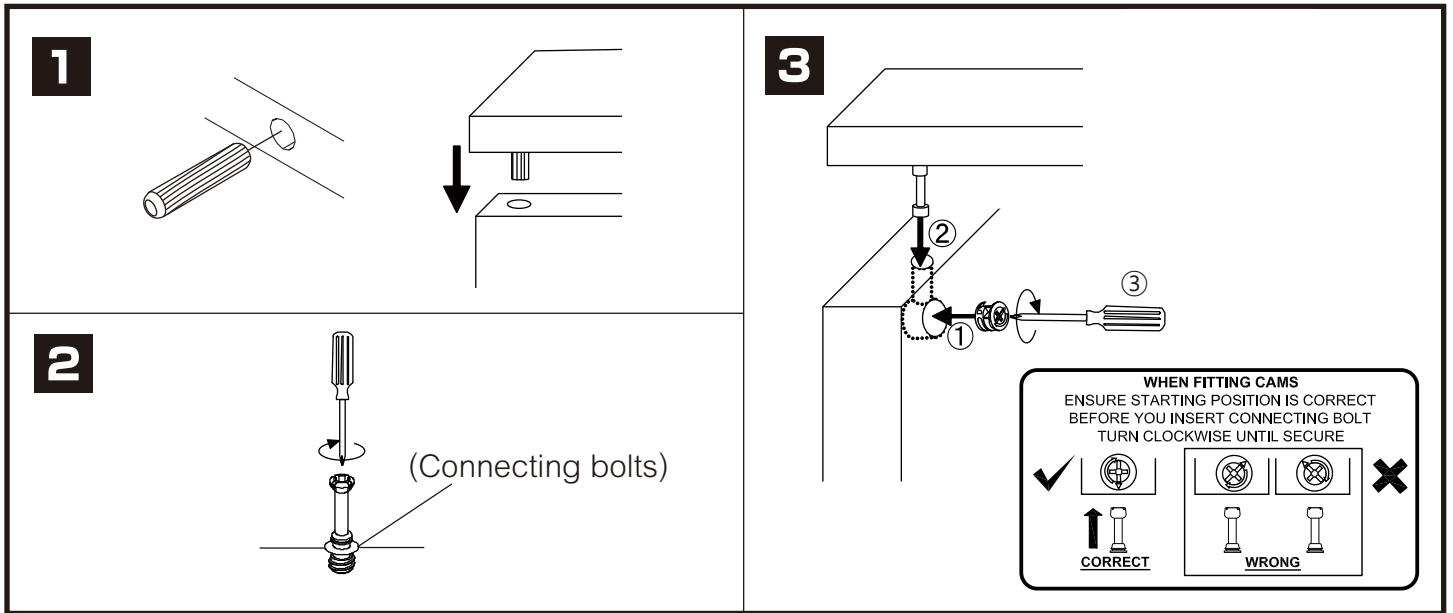

SUPREME

Stand Dressing Cabinet W50 cm.

L

R

CONNECT SYSTEM

M4x16mm.

DOOR PANEL

HARDWARE

-BODY SET

x 16

x 16

8x35mm.

x 34

x 8

x 10

M3.5x20mm.