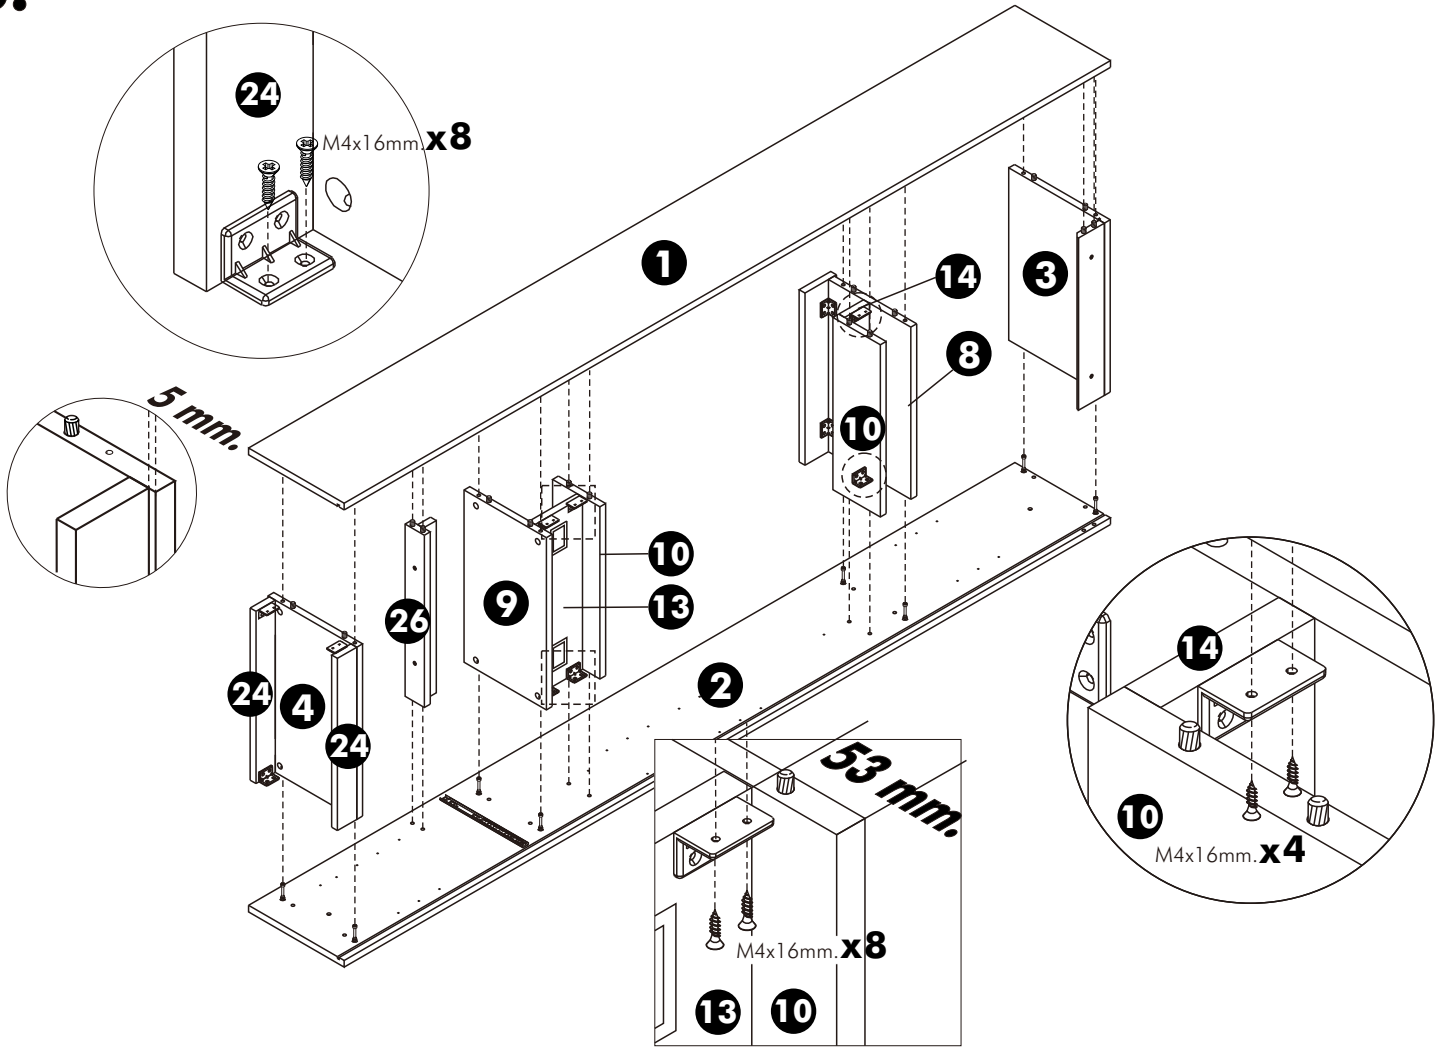

x 3

-LAMP SET

x 5

x 5

x 1

x 1

x 1

M3.5x13mm.

4 **x 2**

#5x5/8"

x 1

M4x16mm.

x 4

3.

4.

5.

6.

7.

8.

ASSEMBLY

-DRAWER SET

ASSEMBLY

-DOOR SET(L)

ASSEMBLY

-DOOR SET(R)

WALL

Ø7x50mm.

x2

M5x70mm. x2