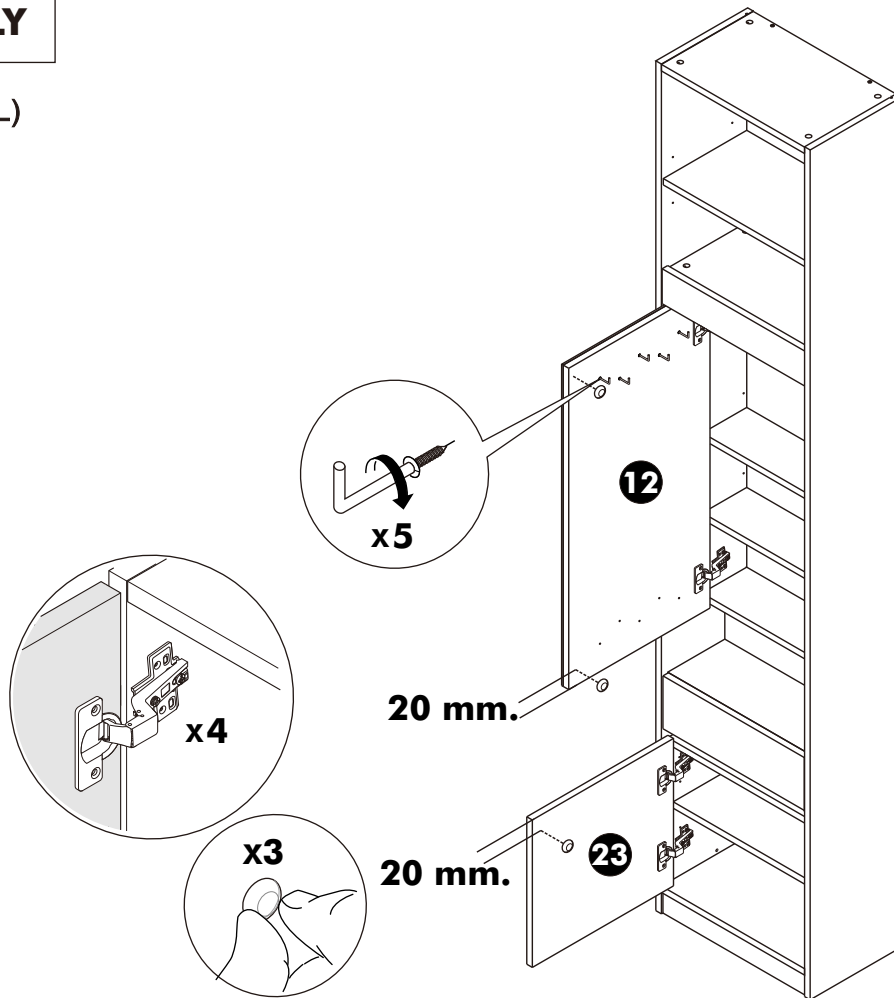

x 3

-LAMP SET

x 5

x 5

x 1

x 1

x 1

M3.5x13mm.

4 **x 2**

#5x5/8"

x 1

M4x16mm.

x 4

3.

4.

5.

6.

7.

8.

ASSEMBLY

-DRAWER SET

ASSEMBLY

-DOOR SET(L)

ASSEMBLY

-DOOR SET(R)

WALL

Ø7x50mm.

x2

M5x70mm. x2