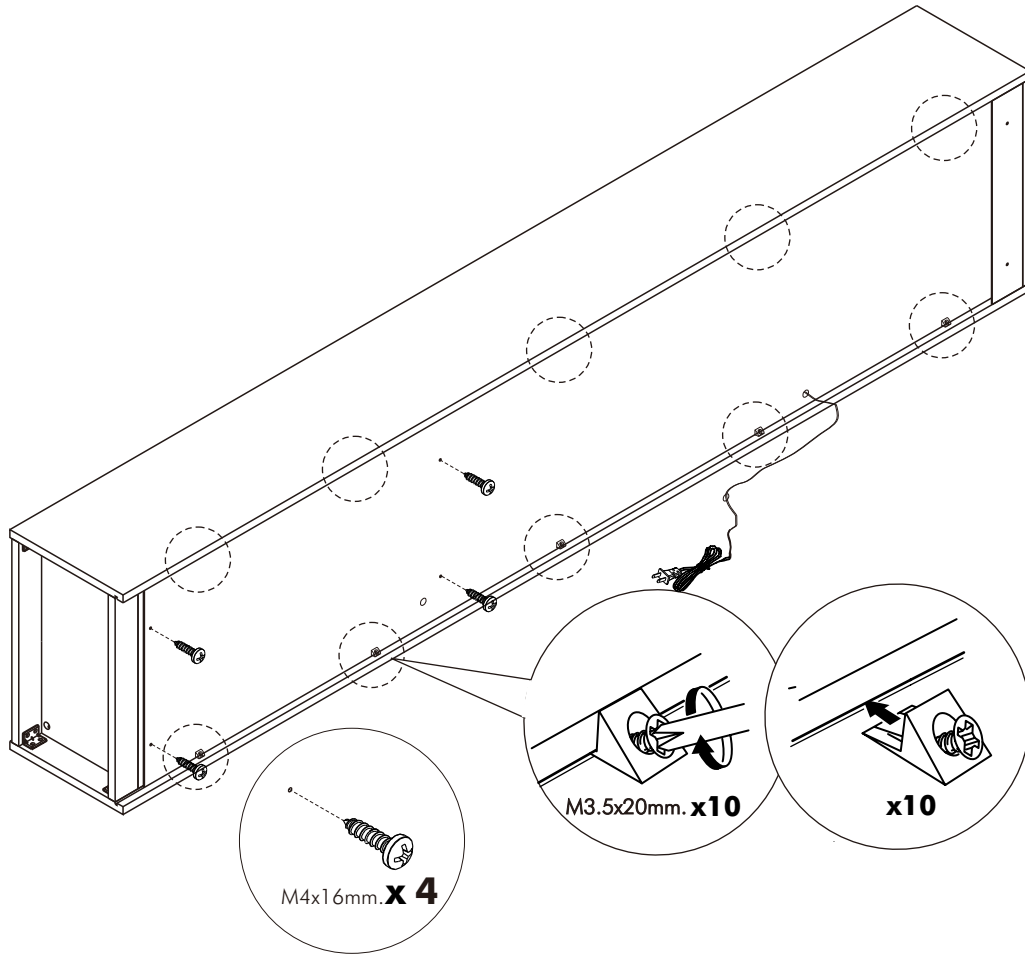

x 3

-LAMP SET

x 5

x 5

x 1

x 1

x 1

M3.5x13mm.

4 **x 2**

#5x5/8"

x 1

M4x16mm.

x 4

3.

4.

5.

-DOOR SET(R)

WALL

Ø7x50mm.

x2

M5x70mm. x2