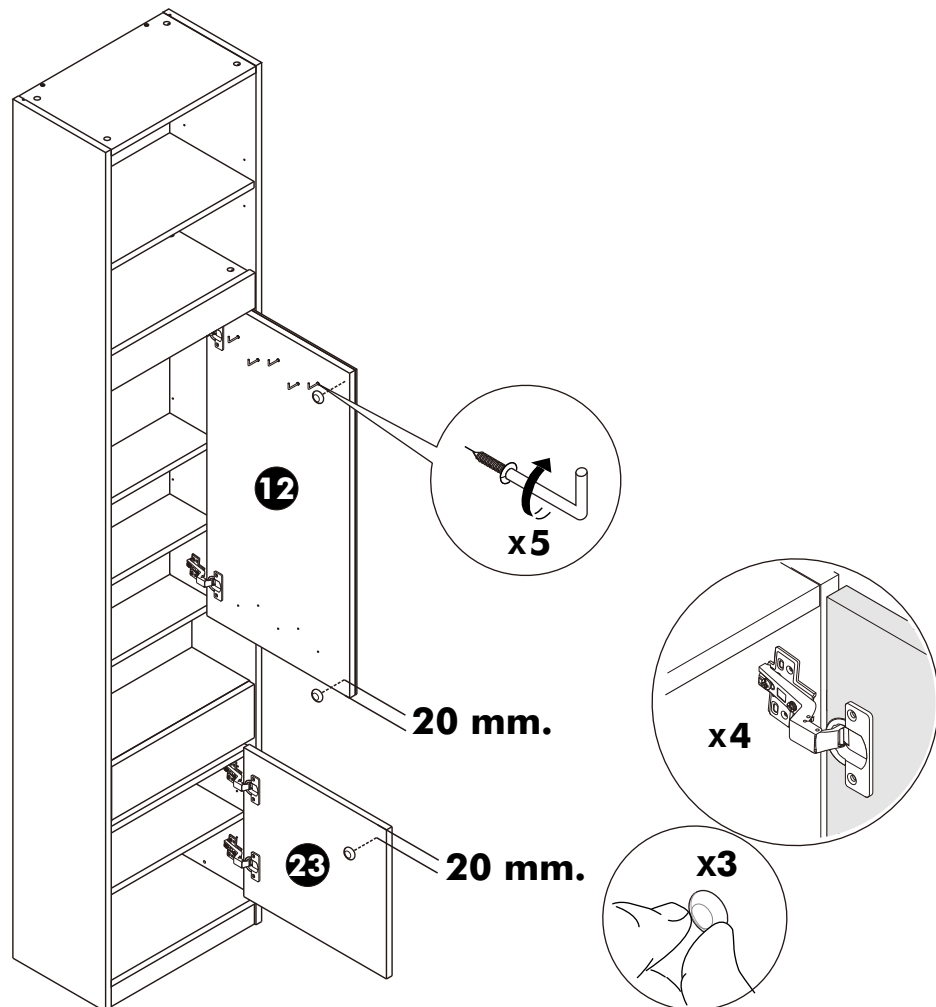

x 3

-LAMP SET

x 5

x 5

x 1

x 1

x 1

M3.5x13mm.

4 **x 2**

#5x5/8"

x 1

M4x16mm.

x 4

3.

4.

5.

6.

7.

8.

ASSEMBLY

-DRAWER SET

ASSEMBLY

-DOOR SET(L)

ASSEMBLY

-DOOR SET(R)

WALL

Ø7x50mm.

x2

M5x70mm. x2