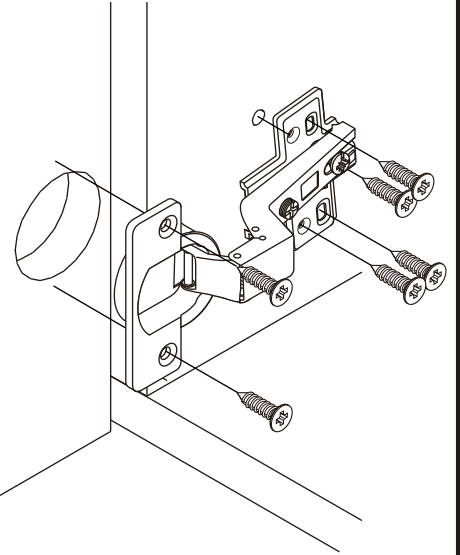

SUPREME

Stand Dressing Cabinet W50 cm.

L

R

CONNECT SYSTEM

M4x16mm.

DOOR PANEL

HARDWARE

-BODY SET

x 16

x 16

8x35mm.

x 34

x 8

x 10

M3.5x20mm.

x 16

x 16

x 2

M5x70mm.

x 2

Ø11mm.

x 7

M4x16mm.