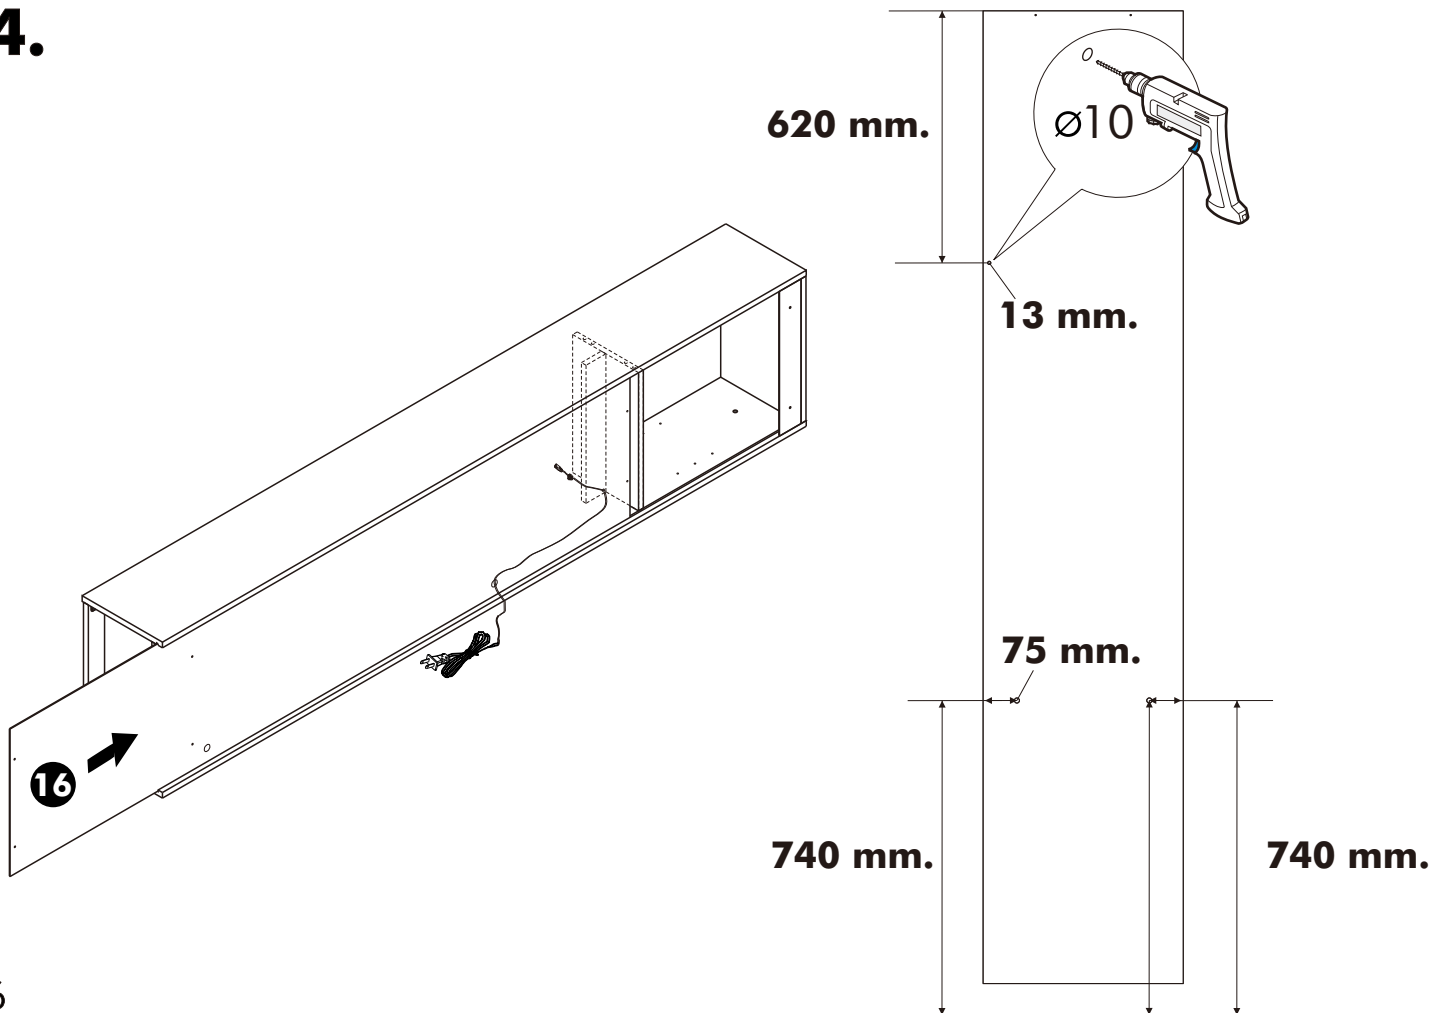

x 16

x 16

x 2

M5x70mm.

x 2

Ø11mm.

x 7

M4x16mm.

x 3

-LAMP SET

x 5

x 5

x 1

x 1

x 1

M3.5x13mm.

4 **x 2**

#5x5/8"

x 1

M4x16mm.

x 4

3.

4.

5.

-DOOR SET(R)

WALL

Ø7x50mm.

x2

M5x70mm. x2