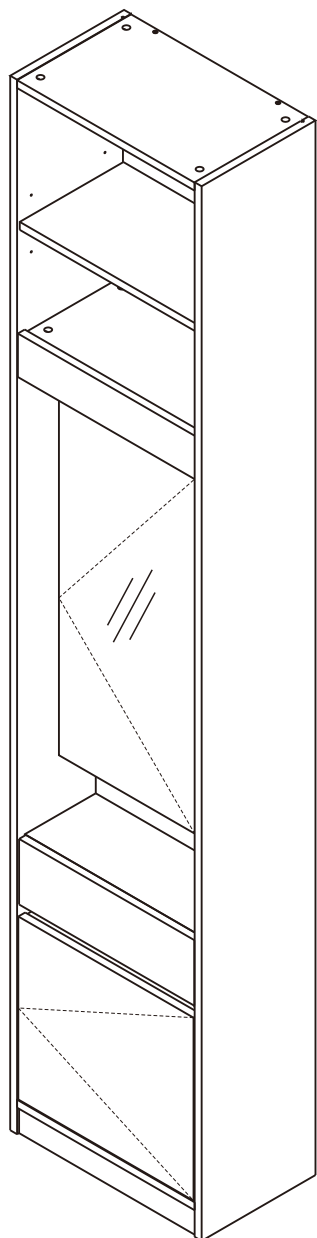

SUPREME

Stand Dressing Cabinet W50 cm.

L

R

CONNECT SYSTEM

M4x16mm.

DOOR PANEL

HARDWARE

-BODY SET

x 16

x 16

8x35mm.

x 34

x 8

x 10

M3.5x20mm.

x 16

x 16

x 2

M5x70mm.

x 2

Ø11mm.

x 7

M4x16mm.

x 4

x 5

x 4

-DRAWER SET

x 1

M3.5x13mm.

x 10

M4x40mm.