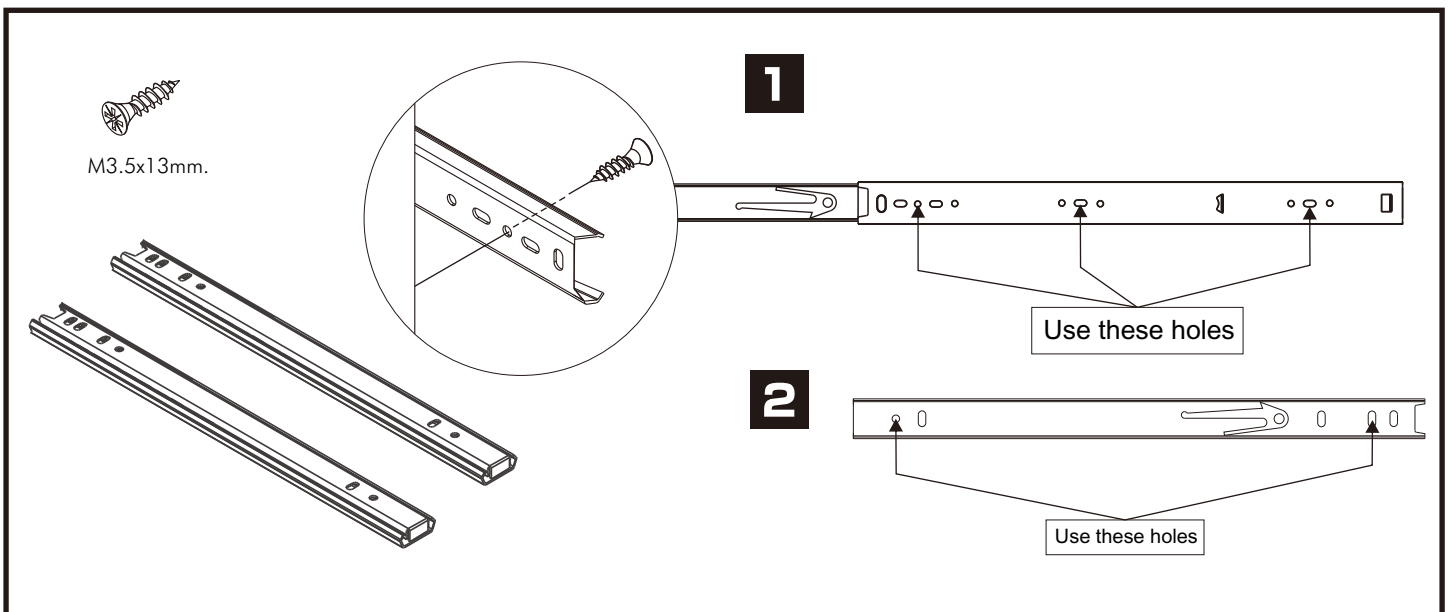

SUPREME

Stand Dressing Cabinet W50 cm.

L

R

CONNECT SYSTEM

M4x16mm.

DOOR PANEL

HARDWARE

-BODY SET

x 16

x 16

8x35mm.

x 34

x 8

x 10

M3.5x20mm.

x 16

x 16

x 2

M5x70mm.

x 2

Ø11mm.

x 7

M4x16mm.

4 **x 2**

#5x5/8"

x 1

M4x16mm.

x 4

3.

4.

5.