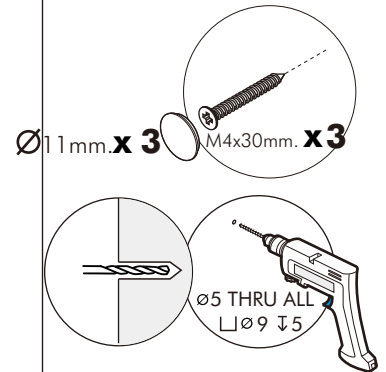

WALL

Ø7x50mm.

x2

M5x70mm. x2