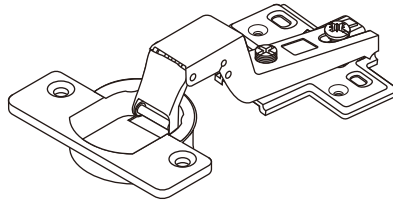

SUPREME

Wardrobe Slide W100 cm.

CONNECT SYSTEM

1

2

(Connecting bolts)

3

WHEN FITTING CAMS
ENSURE STARTING POSITION IS CORRECT
BEFORE YOU INSERT CONNECTING BOLT
TURN CLOCKWISE UNTIL SECURE

✓

↑
CORRECT

✗

↓
WRONG

i

M4x16mm.

M3.5x13mm.

1

2

M4x16mm.

DOOR PANEL

M3.5x20mm.

M4x30mm.

HARDWARE

-BODY SET

x 13

x 13

x 36

M4x50mm.

x 18

M4x40mm.

x 5

x 8

x 2