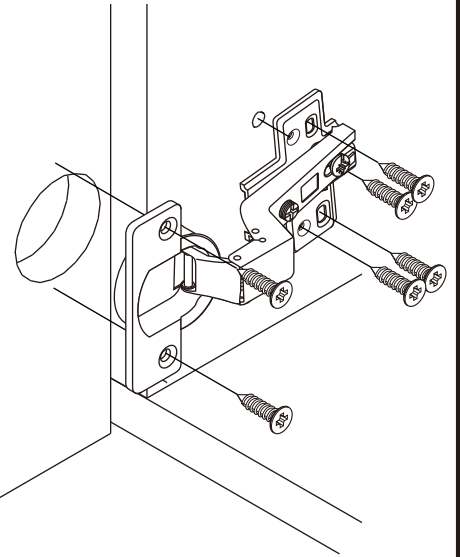

SUPREME

Wardrobe Slide W100 cm.

CONNECT SYSTEM

1

2

(Connecting bolts)

3

WHEN FITTING CAMS
ENSURE STARTING POSITION IS CORRECT
BEFORE YOU INSERT CONNECTING BOLT
TURN CLOCKWISE UNTIL SECURE

✓

↑
CORRECT

✗

↓
WRONG

i

M4x16mm.

M3.5x13mm.

1

2

M4x16mm.

DOOR PANEL

M3.5x20mm.

M4x30mm.

HARDWARE

-BODY SET

x 13