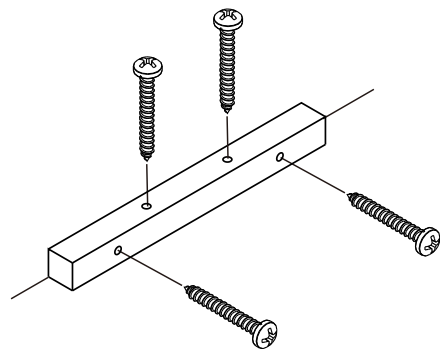

✓

↑
CORRECT

✗

↓
WRONG

i

M4x16mm.

M3.5x13mm.

1

2

M4x16mm.

DOOR PANEL

M3.5x20mm.

M4x30mm.

HARDWARE

-BODY SET

x 13

x 13

x 36

M4x50mm.

x 18

M4x40mm.

x 5

x 8

x 2

M4x25mm.

x 6

M4x13mm.

x 12

x 4

M3.5x13mm.

x 8

M4x16mm.