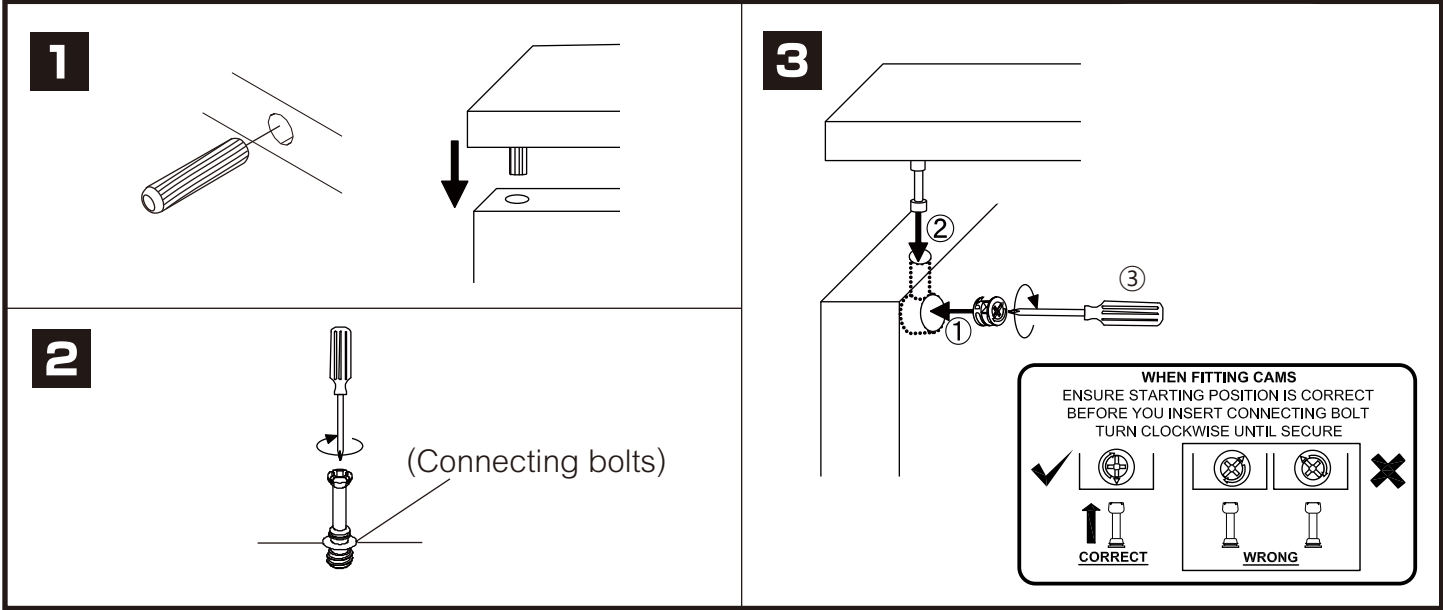

SUPREME

Night Table/C

CONNECT SYSTEM

HARDWARE

-BODY SET

x 4

x 4

(8x35)