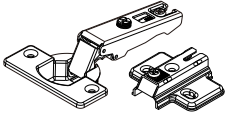

SUPREME

Night Table/C

CONNECT SYSTEM

HARDWARE

-BODY SET

x 4

x 4

(8x35)

x 16

x 1

x 1

x 2

M4x16mm.

x 8

M4x30mm.

x 6

M5x70mm.

x 4

#UP-745

x 4

#5x1/2"

x 1

#5x5/8"

x 2