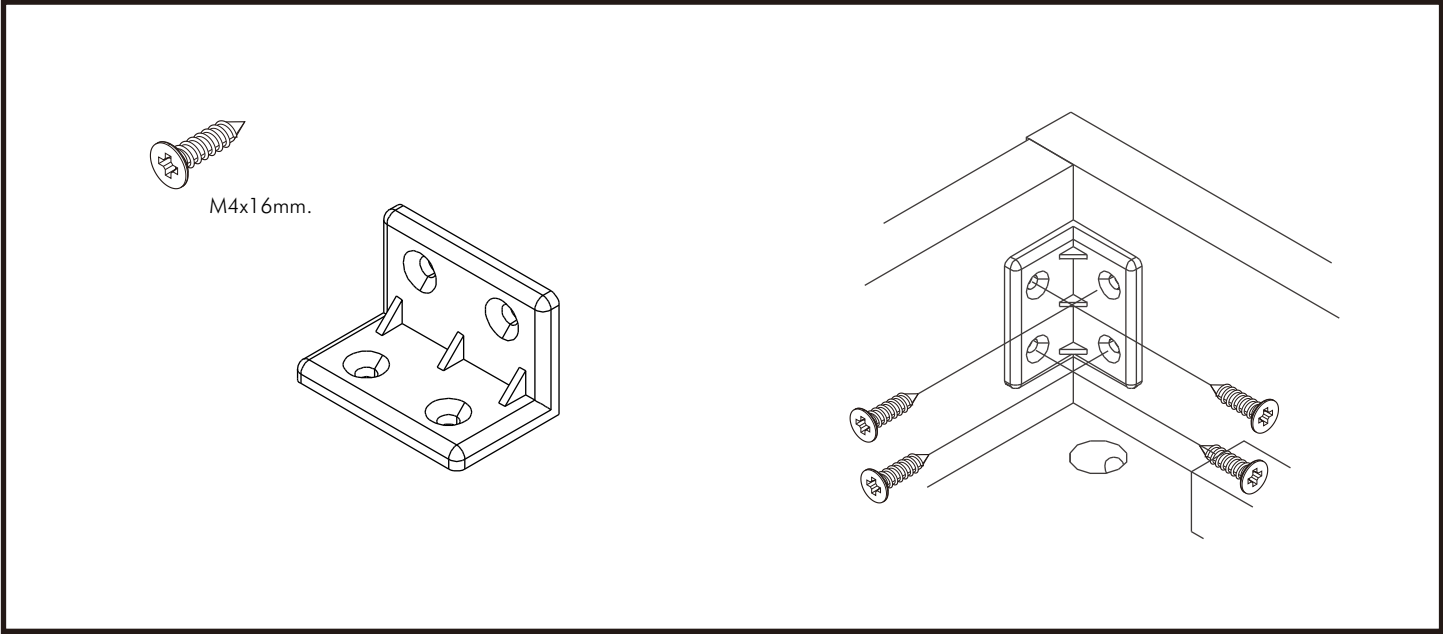

SUPREME

HEAD BED 5 FT. C

CONNECT SYSTEM

HARDWARE

-BODY SET

x 4

x 4

8x35

x 16

x 4

x 2 set

#5x5/8"

x 4

#5x1/2"

x 2

x 4