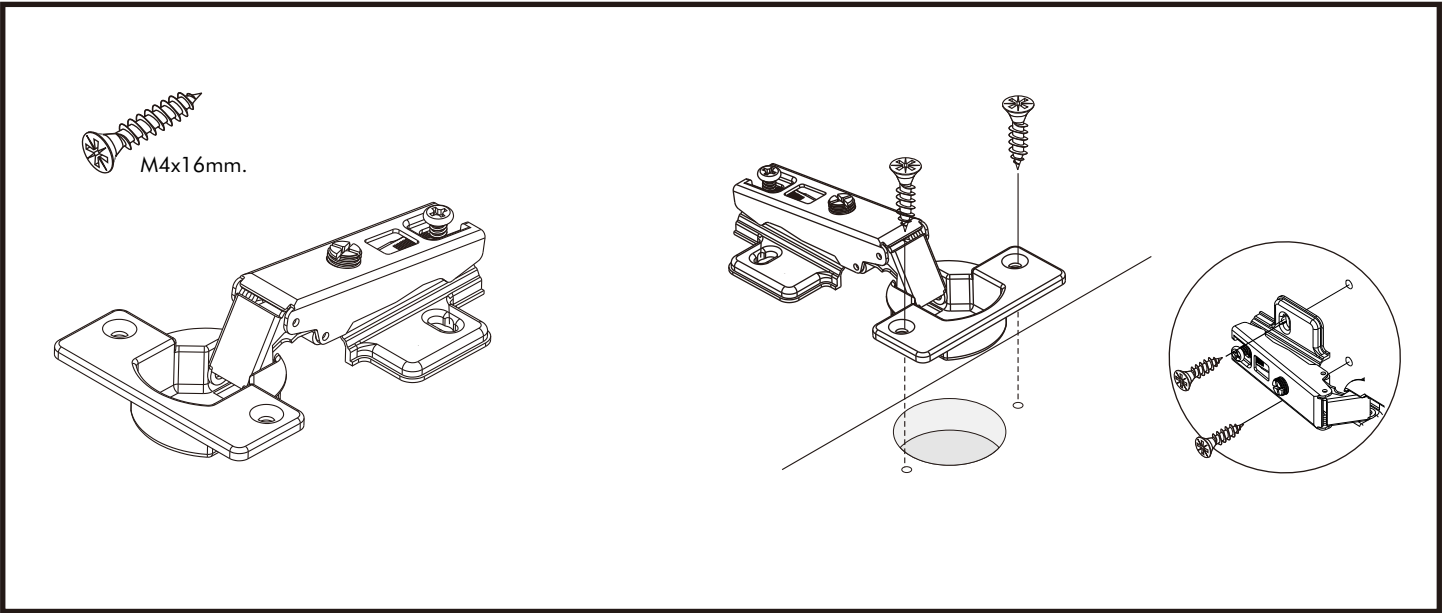

SUPREME

HEAD BED 5 FT. C

CONNECT SYSTEM

HARDWARE

-BODY SET

x 4

x 4

8x35

x 16

x 4

x 2 set

#5x5/8"

x 4

#5x1/2"

x 2

x 4

M5x70mm.

x 6

x 6

M4x16mm.

x 32

M4x40mm.

x 7

M4x30mm.

x 14

x 4

x 6

ASSEMBLY

-BODY SET

1.

2.

3.