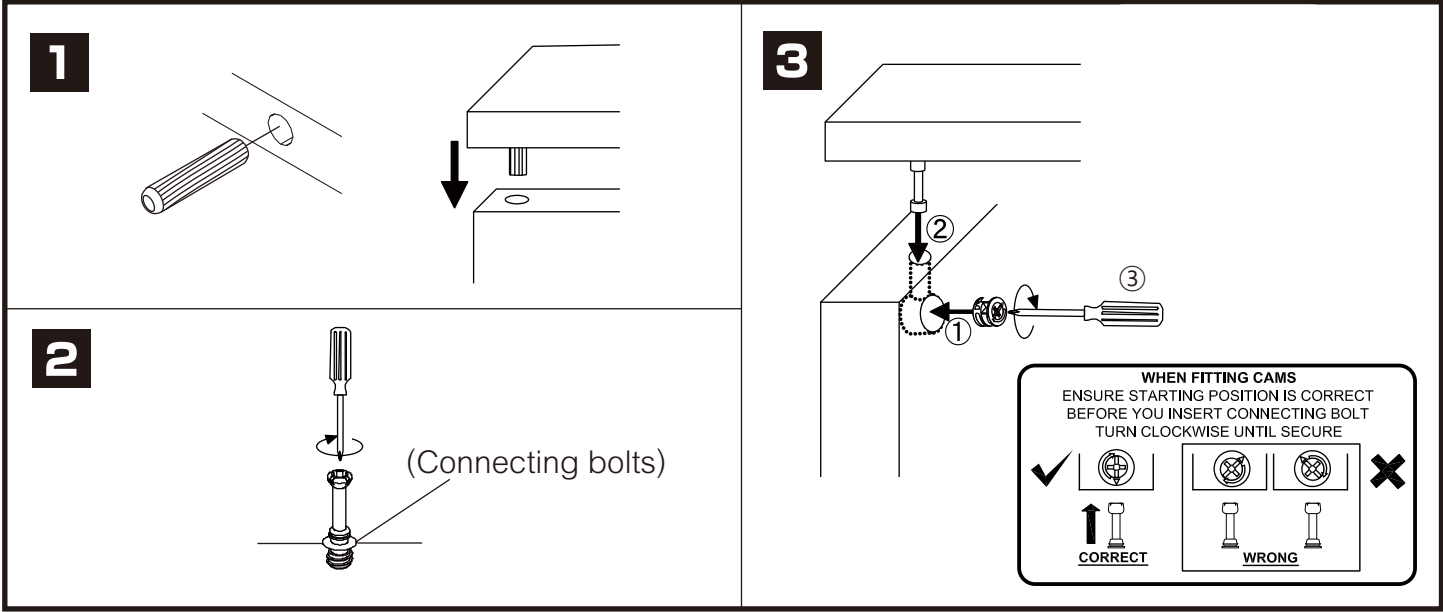

SUPREME

HEAD BED 5 FT. C

CONNECT SYSTEM

HARDWARE

-BODY SET

x 4

x 4

8x35