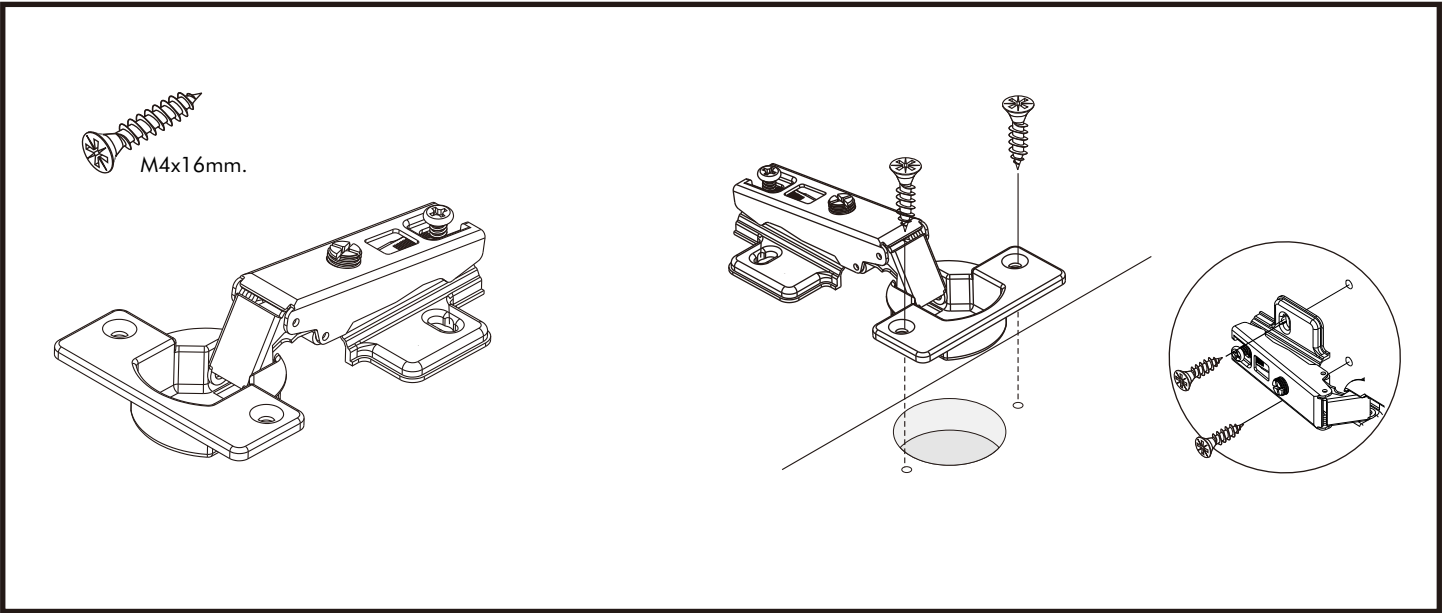

SUPREME

HEAD BED 5 FT. B

CONNECT SYSTEM

HARDWARE

-BODY SET

x 8

x 8

8x35

x 20

x 6

x 2 set

#5x5/8"

x 4

#5x1/2"

x 2

x 4

x 8

x 5

M4x16mm.

x 4

x 4

x 6

2L.

3R.