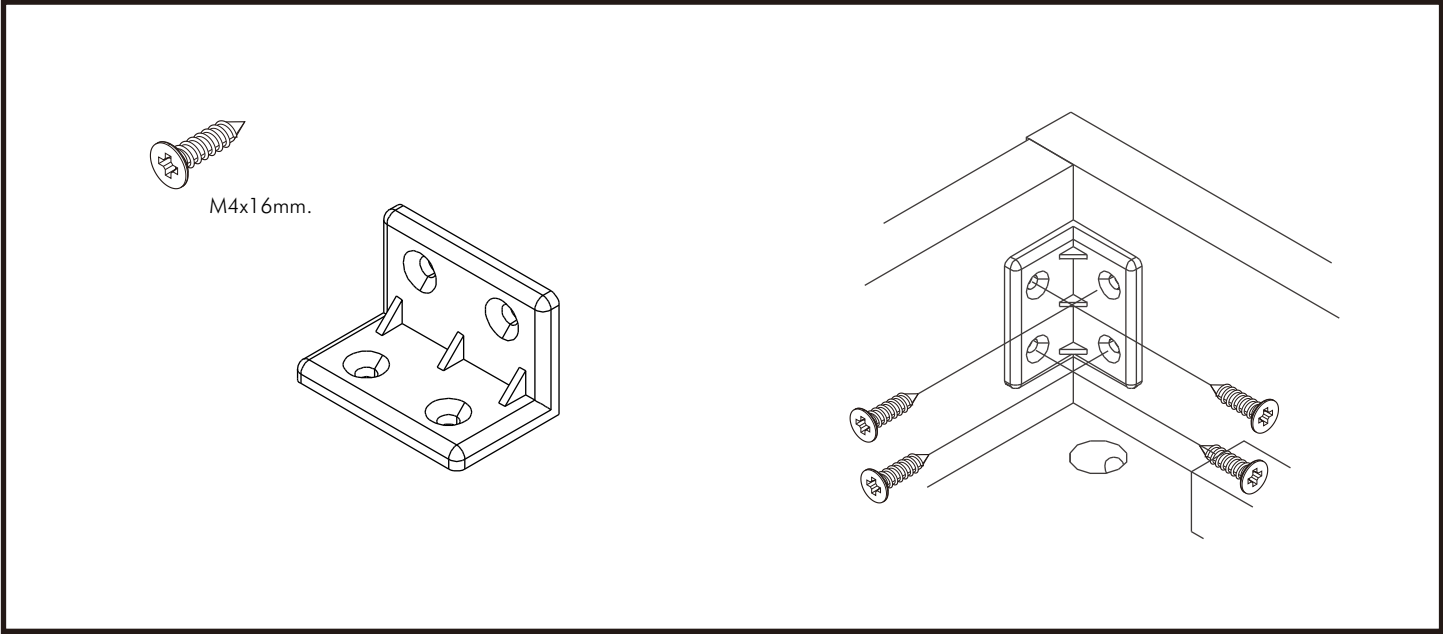

SUPREME

HEAD BED 5 FT. B

CONNECT SYSTEM

HARDWARE

-BODY SET

x 8

x 8

8x35

x 20

x 6

x 2 set

#5x5/8"

x 4

#5x1/2"

x 2

x 4