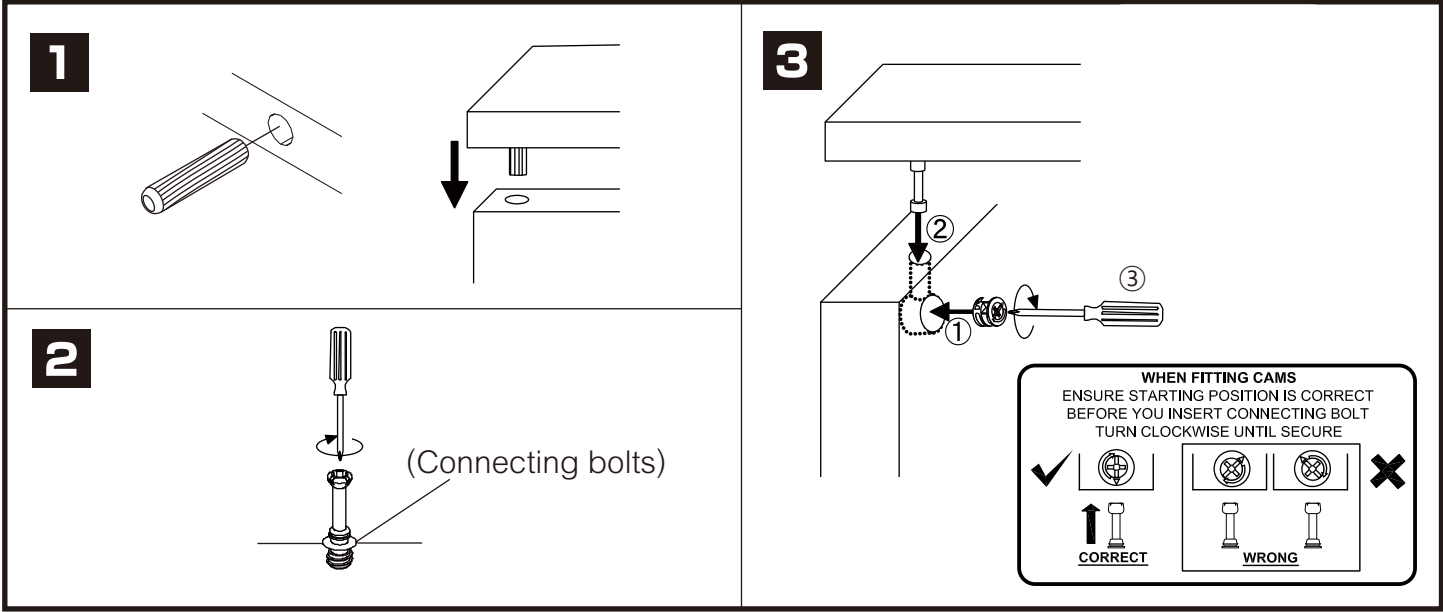

SUPREME

HEAD BED 5 FT. B

CONNECT SYSTEM

HARDWARE

-BODY SET

x 8

x 8

8x35