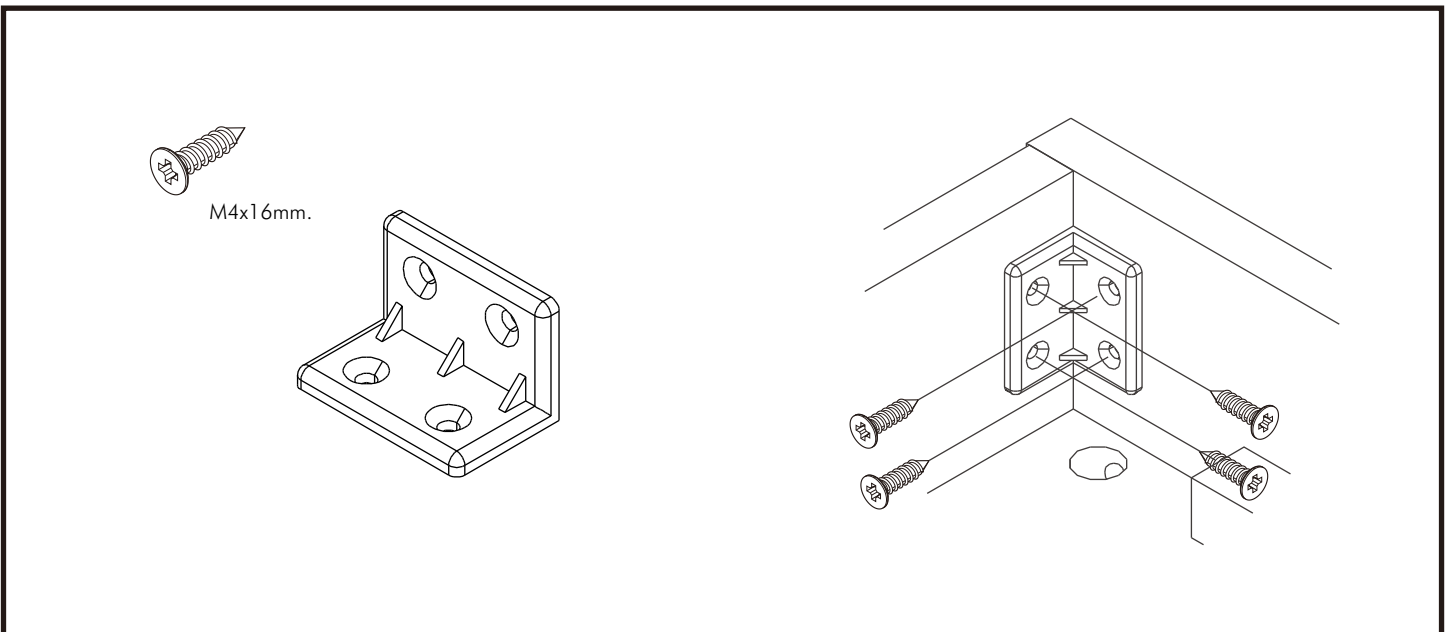

SUPREME

HEAD BED 5 FT. A

CONNECT SYSTEM

HARDWARE

-BODY SET

M4x30mm.

x 24

x 5

8x35

x 8

x 14

M4x16mm.

x 26

M4x25mm.

x 15

M4x30mm.

x 3

M4x13mm.

x 40

ASSEMBLY

-BODY SET

1.

2.

4