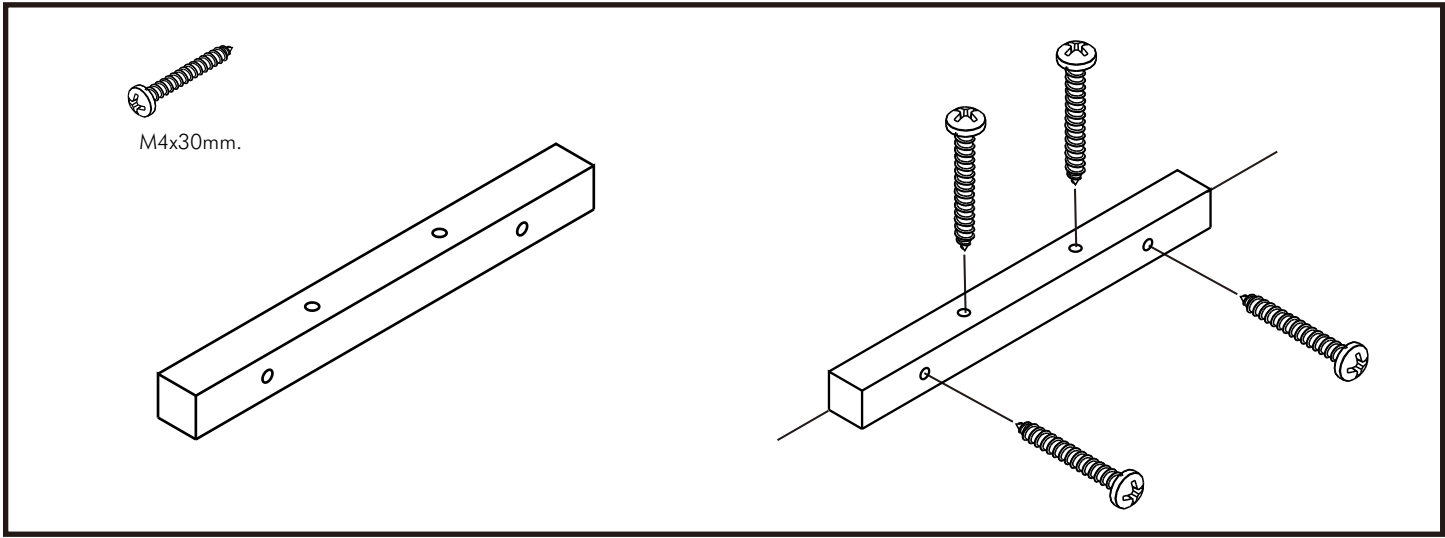

SUPREME

HEAD BED 5 FT. A

CONNECT SYSTEM

HARDWARE

-BODY SET

M4x30mm.

x 24

x 5

8x35

x 8

x 14

M4x16mm.

x 26

M4x25mm.

x 15

M4x30mm.

x 3

M4x13mm.

x 40

ASSEMBLY

-BODY SET

1.

2.

4