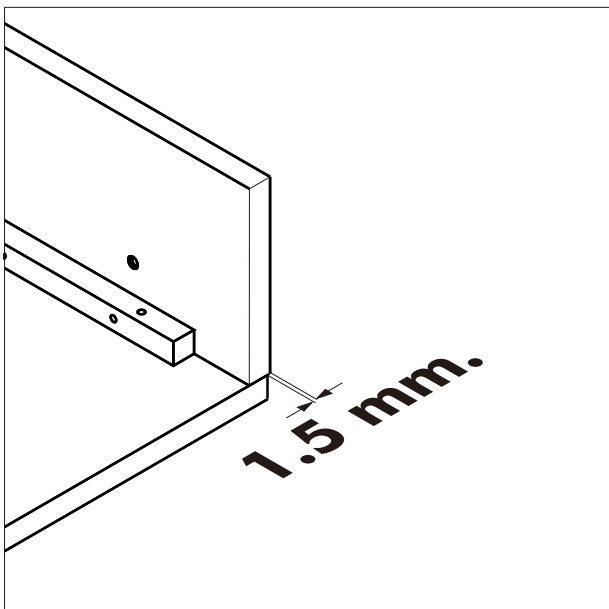

SUPREME

HEAD BED 5 FT. A

CONNECT SYSTEM

HARDWARE

-BODY SET

M4x30mm.

x 24

x 5

8x35

x 8

x 14

M4x16mm.

x 26

M4x25mm.

x 15

M4x30mm.

x 3

M4x13mm.

x 40

ASSEMBLY

-BODY SET

1.

2.

4