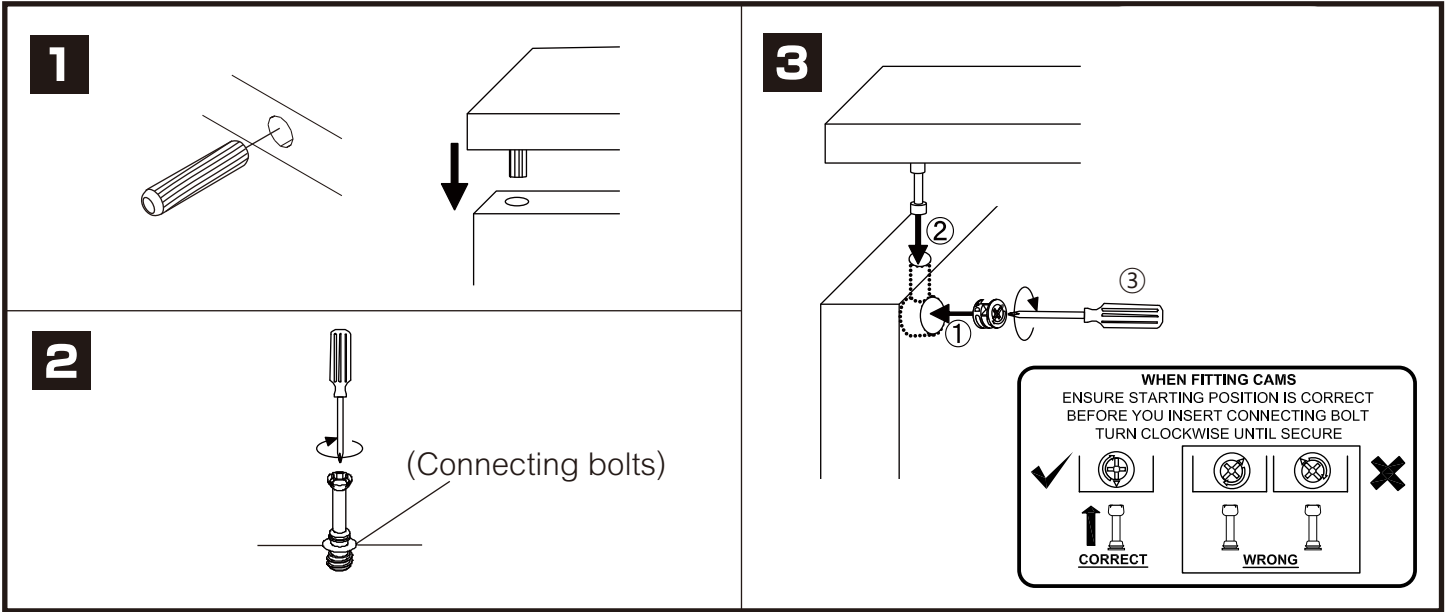

SUPREME

HEAD BED 5 FT. A

CONNECT SYSTEM

HARDWARE

-BODY SET

M4x30mm.

x 24

x 5

8x35

x 8

x 14

M4x16mm.

x 26

M4x25mm.

x 15

M4x30mm.