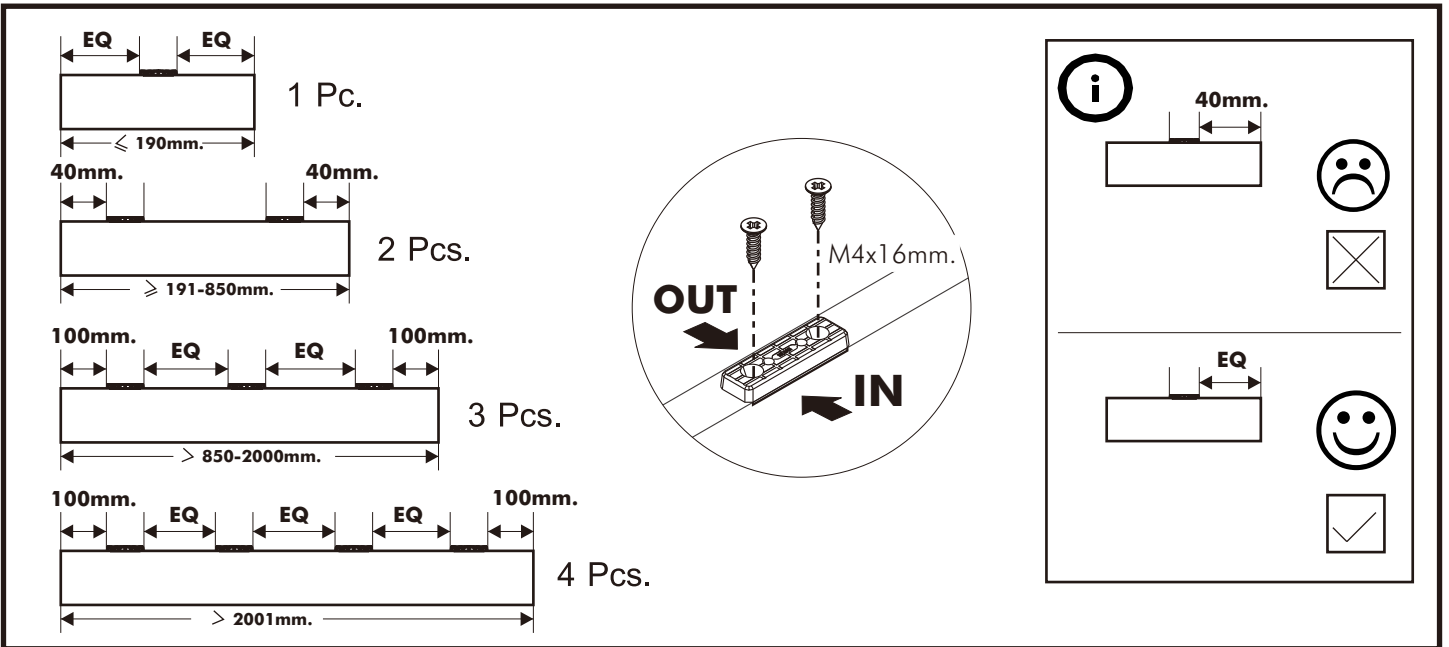

SUPREME

HEAD BED 5 FT. A

CONNECT SYSTEM

HARDWARE

-BODY SET

M4x30mm.

x 24

x 5

8x35

x 8

x 14

M4x16mm.

x 26

M4x25mm.

x 15

M4x30mm.

x 3

M4x13mm.

x 40

ASSEMBLY

-BODY SET

1.

2.

4