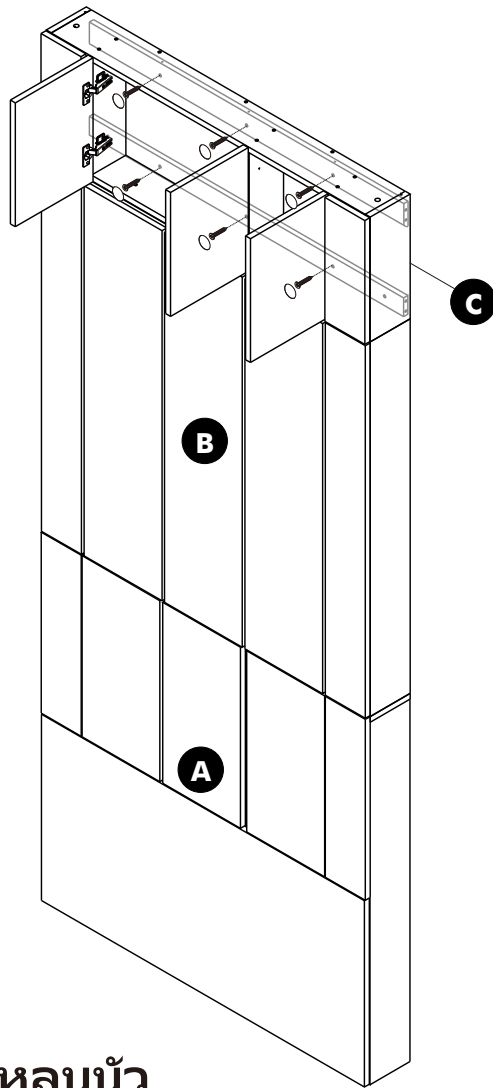

SUPREME

HEAD BED 3.5 FT. C

HARDWARE

-BODY SET

x7

x7

x11

x2

x6

ASSEMBLY

-BODY SET

1.

Function:1

2.

Function:2

3.