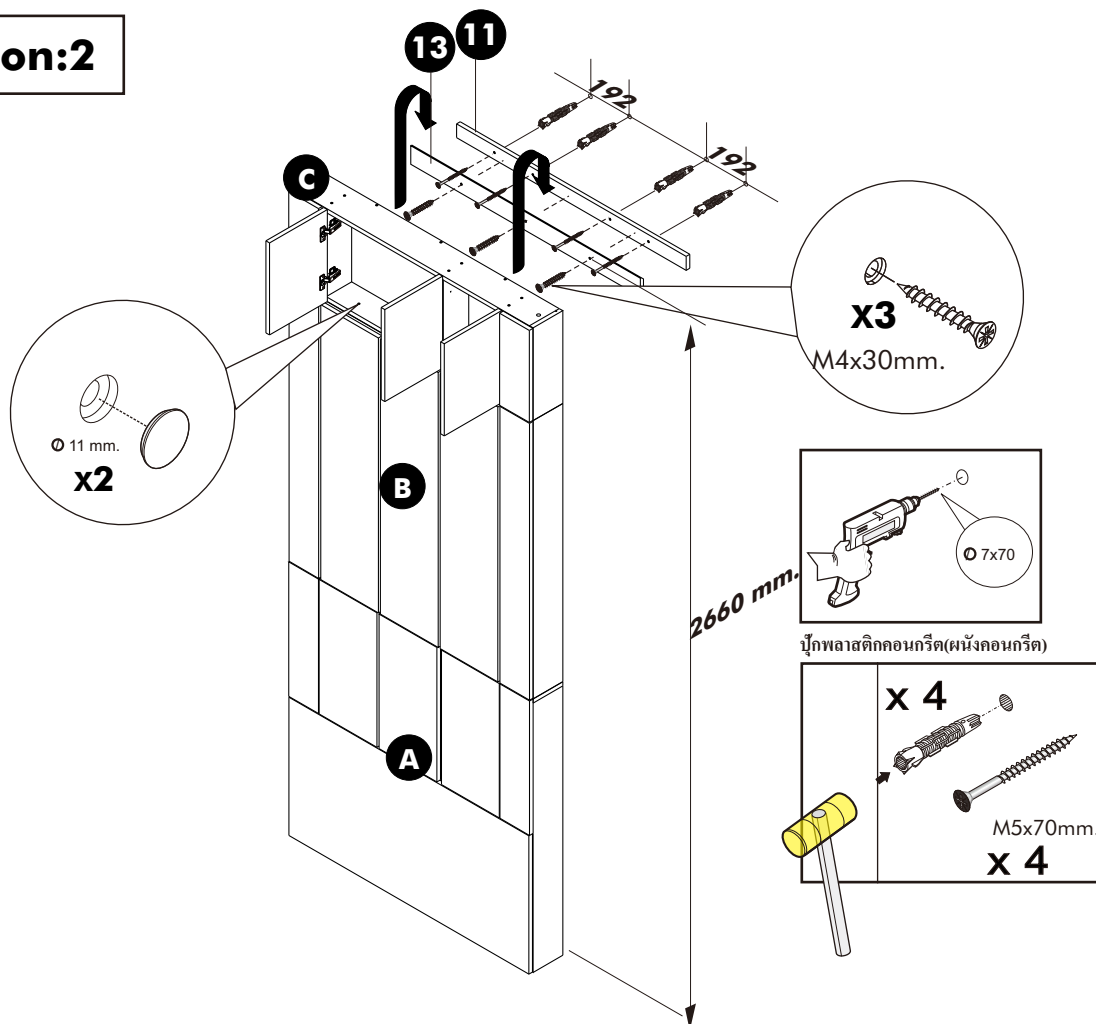

SUPREME

HEAD BED 3.5 FT. C

HARDWARE

-BODY SET

x7

x7

x11

x2

x6

ASSEMBLY

-BODY SET

1.

Function:1

2.

Function:2

3.