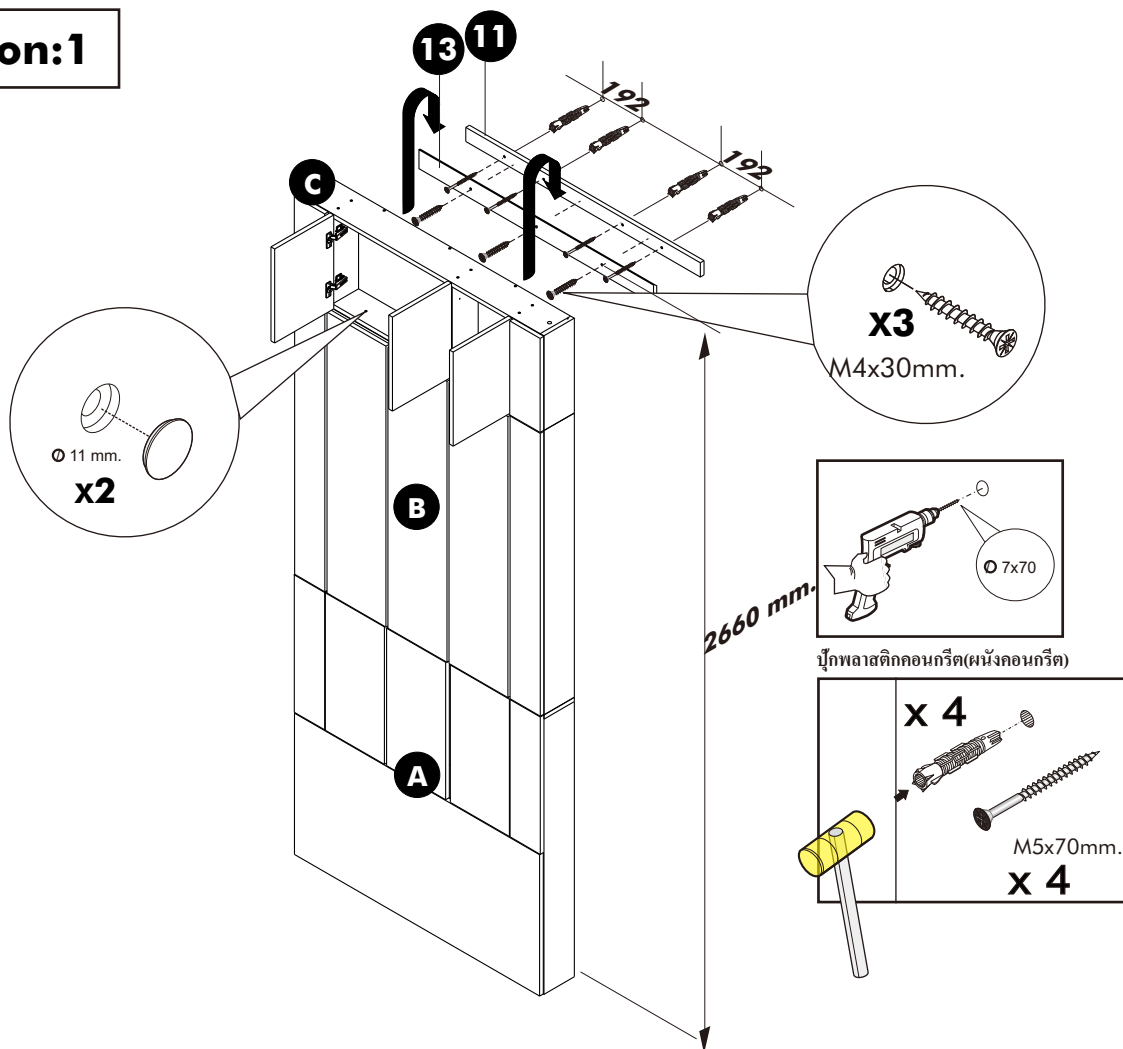

SUPREME

HEAD BED 3.5 FT. C

HARDWARE

-BODY SET

x7

x7

x11

x2

x6

ASSEMBLY

-BODY SET

1.

Function:1

2.

Function:2

3.