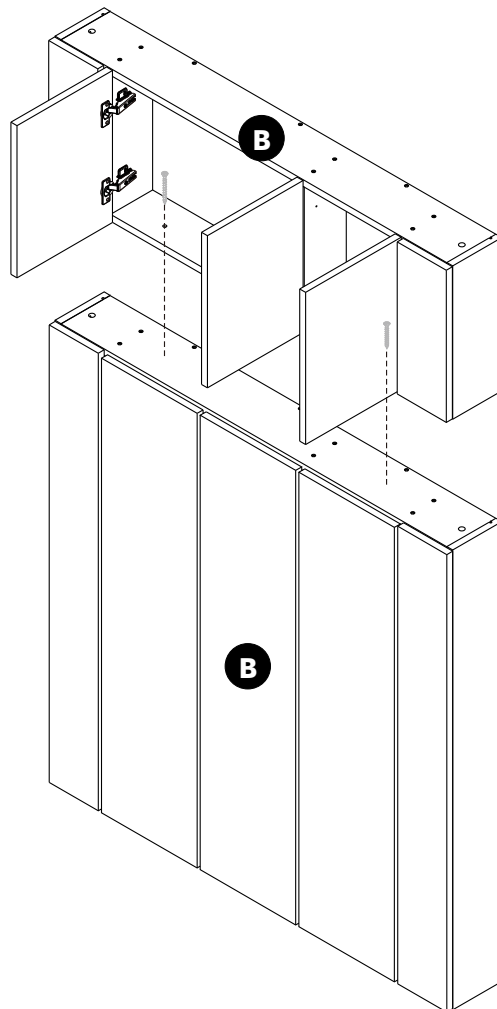

SUPREME

HEAD BED 3.5 FT. C

HARDWARE

-BODY SET

x7

x7

x11

x2

x6

ASSEMBLY

-BODY SET

1.

Function:1

2.

Function:2

3.