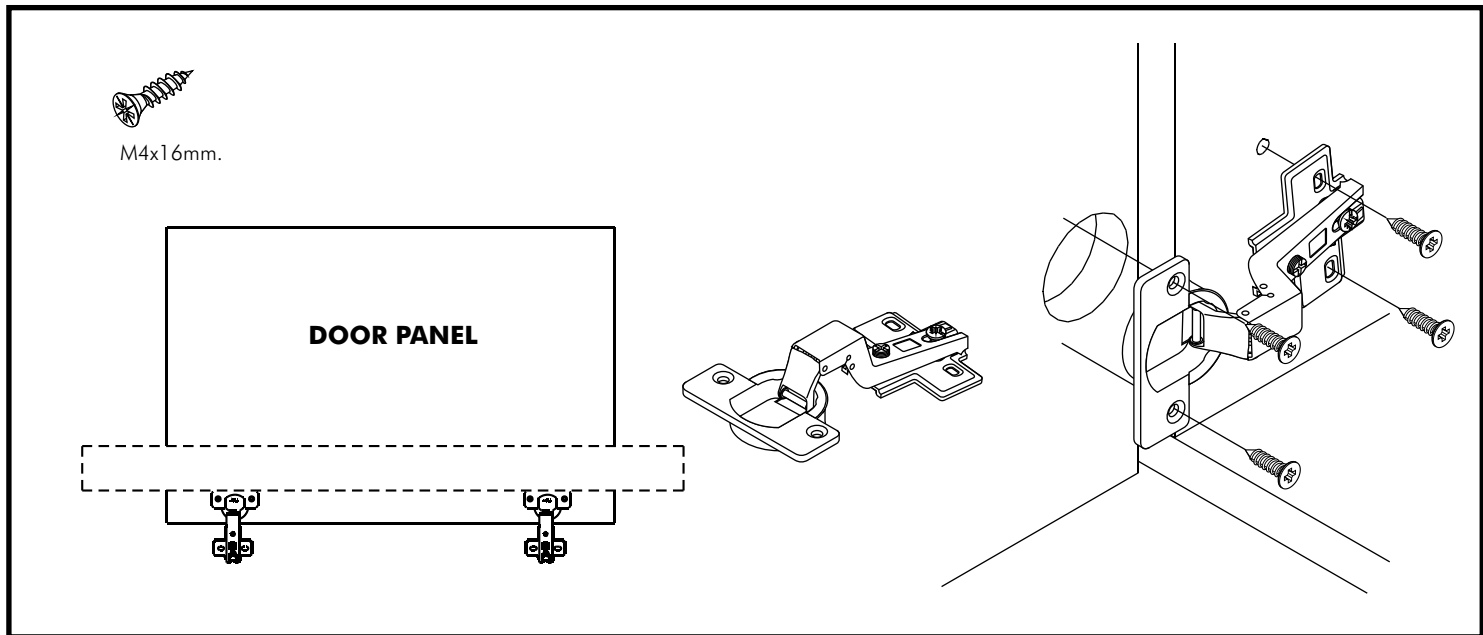

BRONX-P

Low cabinet 80cm.

CONNECT SYSTEM

HARDWARE

-BODY SET

x 8

x 8

x 18

x 4

M4x50mm.

x 3

x 8

M4x16mm.

x 52

x 2

M4x40mm.

x 3

x 4

x 6

M4x20mm.

x 6

x 6

-DOOR SET

x 4

M4x16mm.

x 16

x 4

ASSEMBLY

-BODY SET

1.

2.

3.