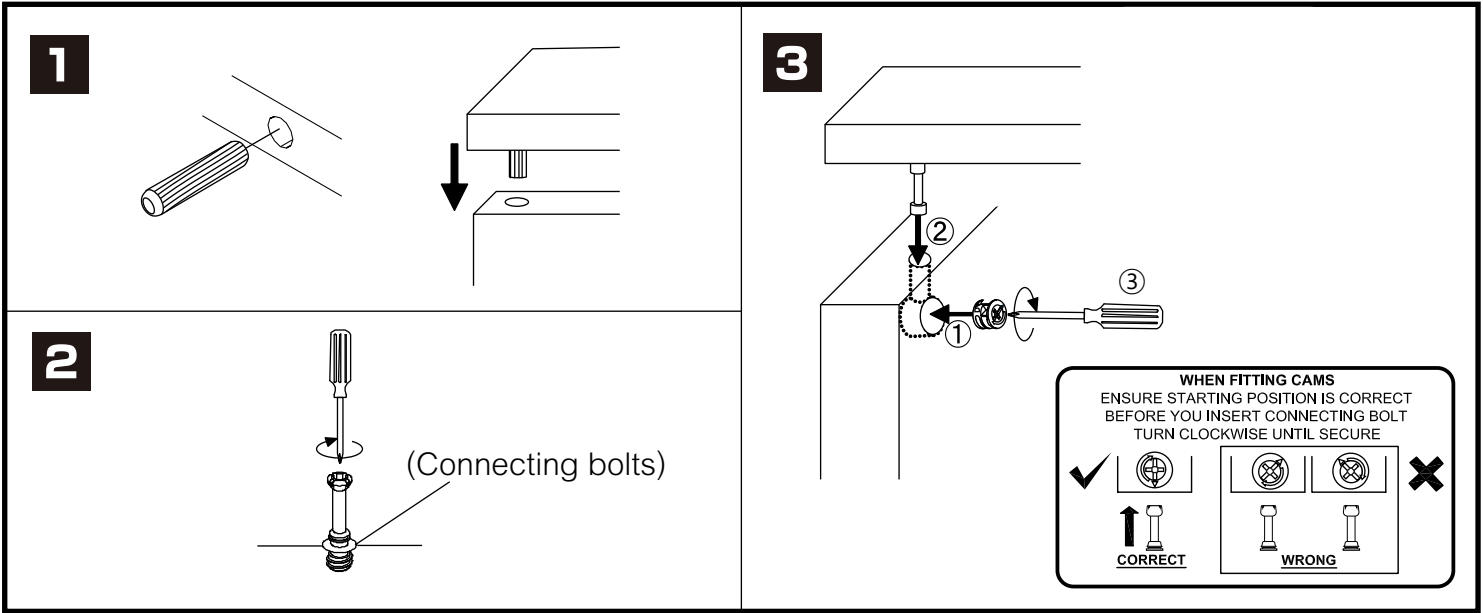

BRONX-P

Low cabinet 80cm.

CONNECT SYSTEM

HARDWARE

-BODY SET

x 8

x 8

x 18

M4x16mm.

x 16

x 4

ASSEMBLY

-BODY SET

1.

2.

3.