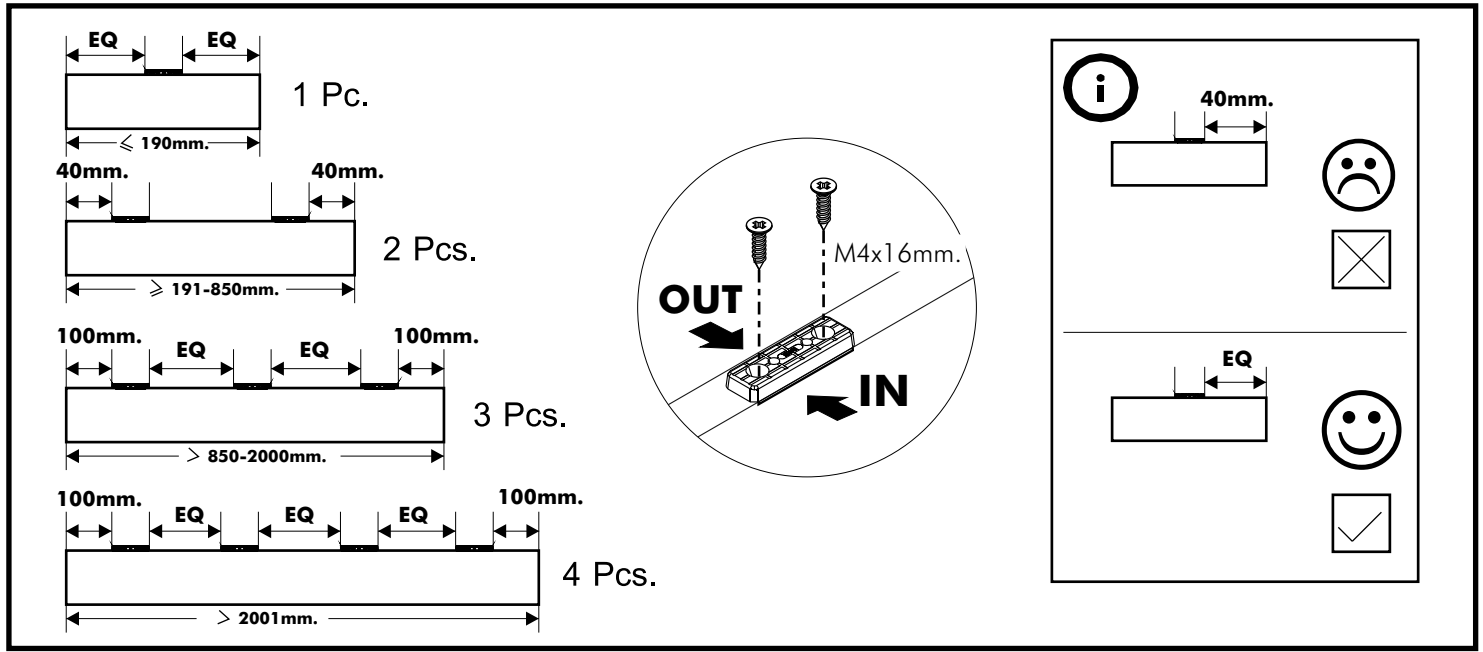

BRONX-P

Low cabinet 80cm.

CONNECT SYSTEM

HARDWARE

-BODY SET

x 8

x 8

x 18

x 4

M4x50mm.

x 3

x 8

M4x16mm.

x 52

x 2

M4x40mm.

x 3

x 4

x 6

M4x20mm.

x 6

x 6

-DOOR SET

x 4

M4x16mm.

x 16

x 4

ASSEMBLY

-BODY SET

1.

2.

3.