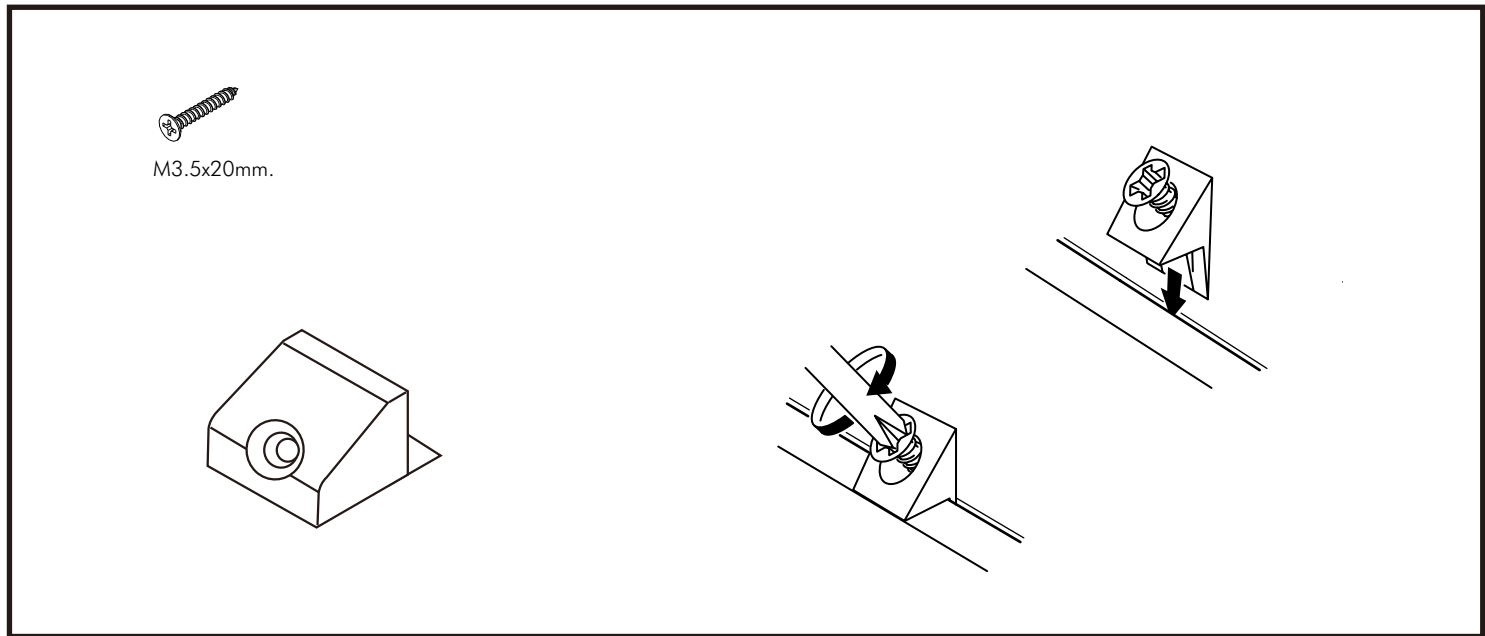

LINEO-P

Pedestal

CONNECT SYSTEM

HARDWARE

-BODY SET

x 16

x 12

x 12