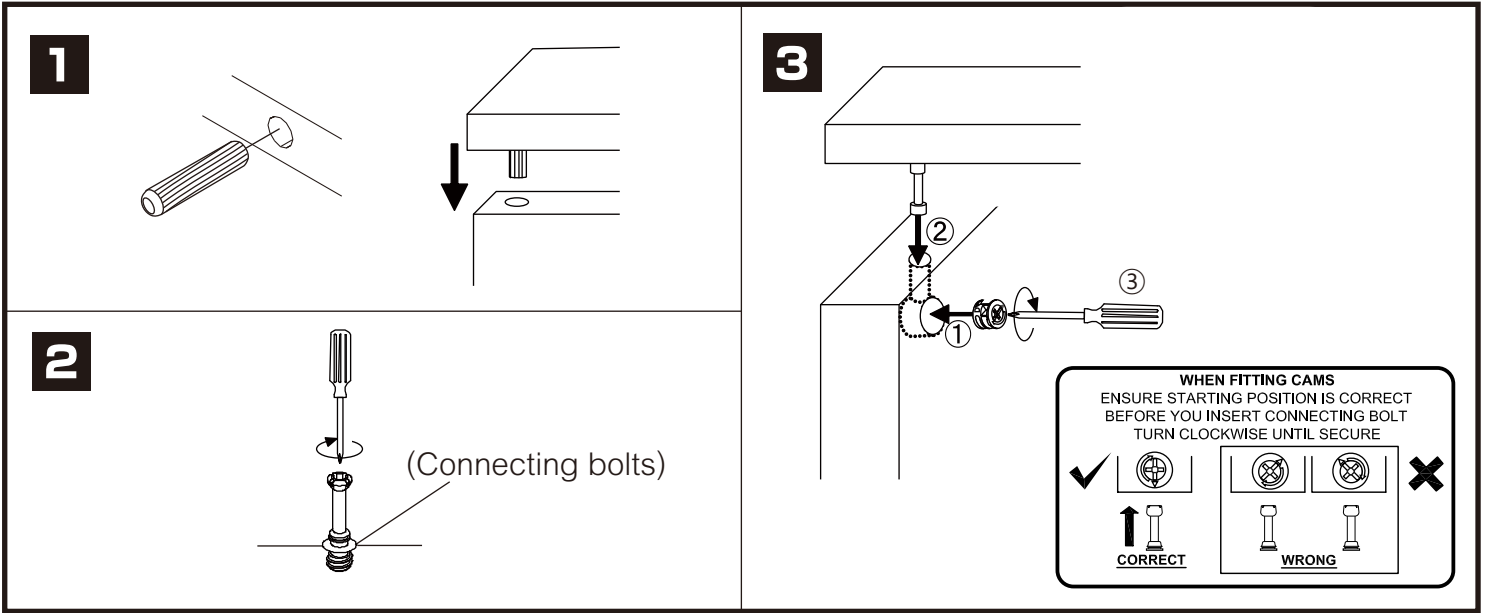

LINEO-P

Pedestal

CONNECT SYSTEM

HARDWARE

-BODY SET

x 16

x 12

x 12