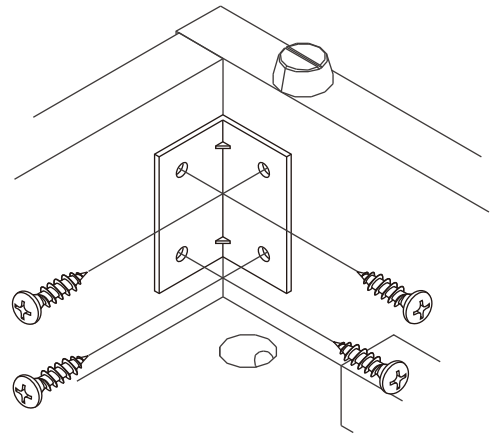

LINEO-P

Pedestal

CONNECT SYSTEM

HARDWARE

-BODY SET

x 16

x 12

x 12

x 8

-DRAWER SET

x 2

x 28

x 4

x 4

x 22

x 1

ASSEMBLY

-DRAWER