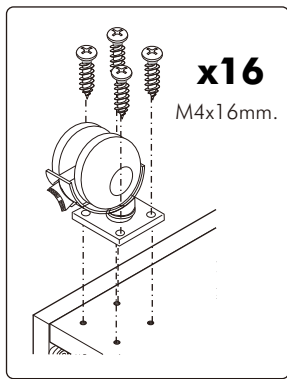

LINEO-P

Pedestal

CONNECT SYSTEM

HARDWARE

-BODY SET

x 16

x 12

x 12

x 8

-DRAWER SET

x 2

x 28

x 4

x 4

x 22

x 1

x 4

ASSEMBLY

-BODY SET

1.

2.

3.

ASSEMBLY

-DRAWER SET