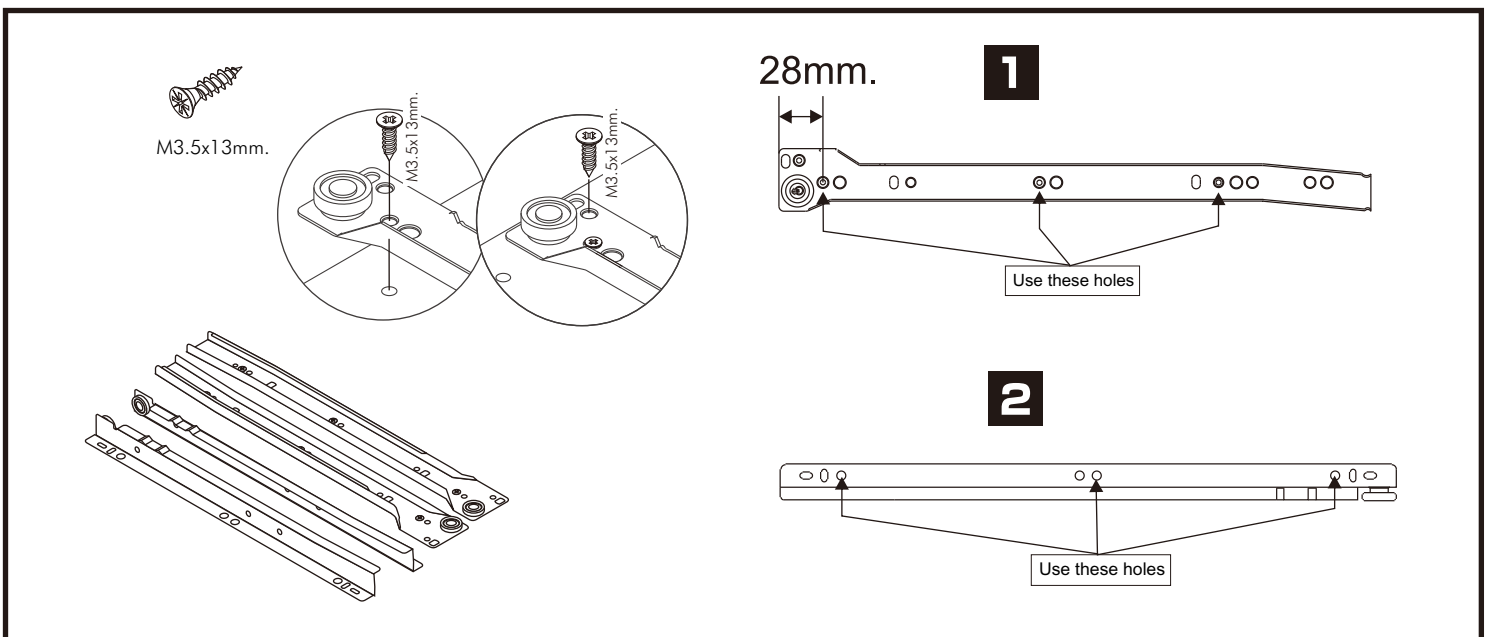

LINEO-P

Pedestal

CONNECT SYSTEM

HARDWARE

-BODY SET

x 16

x 12

x 12

x 8

-DRAWER SET

x 2

x 28

x 4

x 4

x 22

x 1

x 4

ASSEMBLY

-BODY SET

1.

2.

3.

ASSEMBLY

-DRAWER SET

ASSEMBLY

-DRAWER