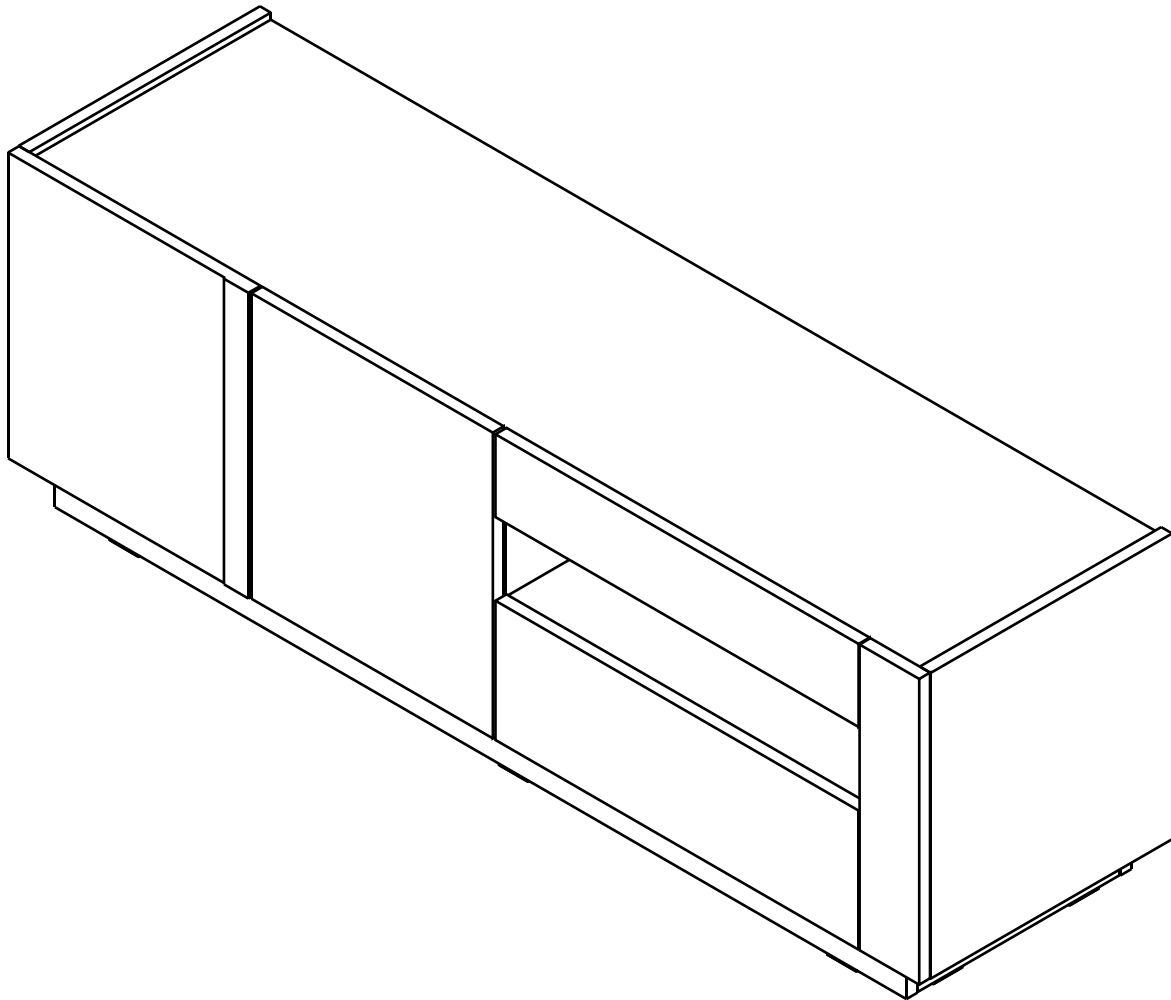

TRAVERTINE

TV Cabinet 150 cm.

CONNECT SYSTEM

1

Use these holes

2

Use these holes

The Standard for identifying which mounted safety fall protection fitting to use **Note : That children's products must be installed with all anti-falling fittings.**

■ Mounted fall protection fittings

■ Category : Cabinet with open doors

■ Category : Chest of drawers

■ Category : Sliding door cabinet / Open cabinet

HARDWARE

-BODY SET

x 12

x 12