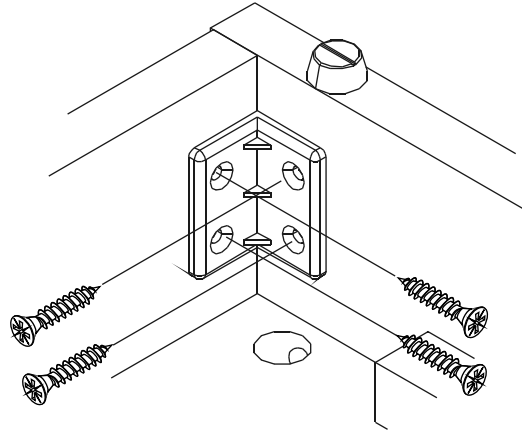

TRAVERTINE

TV Cabinet 150 cm.

CONNECT SYSTEM

1

Use these holes

2

Use these holes

The Standard for identifying which mounted safety fall protection fitting to use **Note : That children's products must be installed with all anti-falling fittings.**

■ Mounted fall protection fittings

■ Category : Cabinet with open doors

■ Category : Chest of drawers

■ Category : Sliding door cabinet / Open cabinet

HARDWARE

-BODY SET

x 12

x 12

8x35mm.

x 20

x 12

x 10

M4x16mm.

x 80

x 1

M4x50mm.

x 1

x 1

#M5x50

x 1

x 4

x 8

x 4/4

P+M4x45mm.