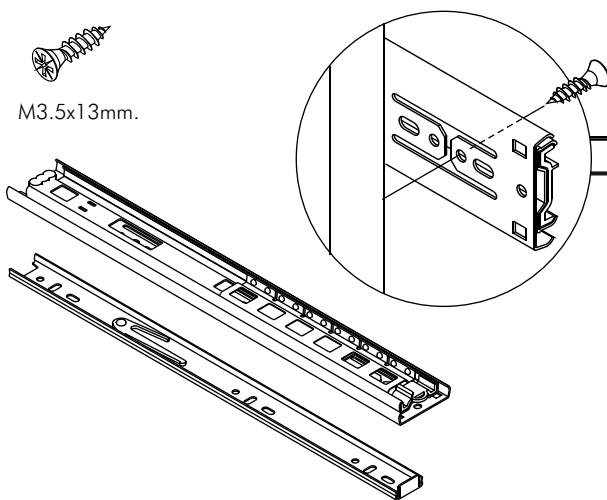

TRAVERTINE

TV Cabinet 150 cm.

CONNECT SYSTEM

1

Use these holes

2

Use these holes

The Standard for identifying which mounted safety fall protection fitting to use **Note : That children's products must be installed with all anti-falling fittings.**

■ Mounted fall protection fittings

■ Category : Cabinet with open doors

■ Category : Chest of drawers

■ Category : Sliding door cabinet / Open cabinet

HARDWARE

-BODY SET

x 12

x 12

8x35mm.

x 20

x 12

x 10

M4x16mm.

x 80

x 1

M4x50mm.

x 3

-DOOR SET

x 4

M4x16mm.

x 24

x 2 SET

M3.5x13mm.

x 24