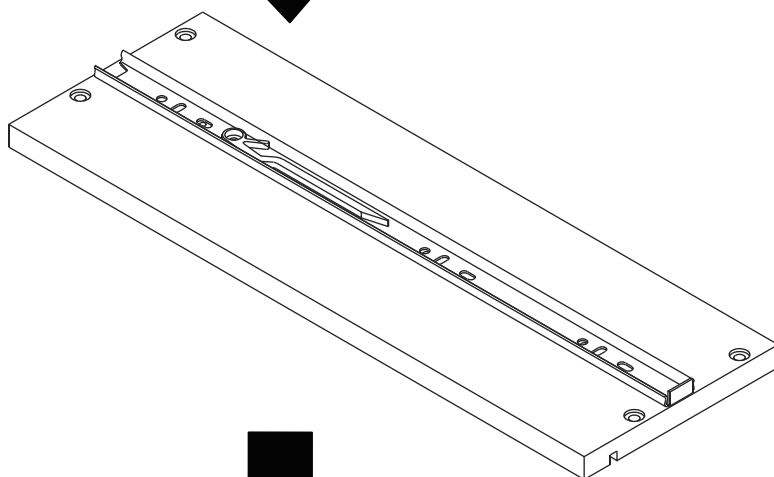

TRAVERTINE

TV Cabinet 150 cm.

CONNECT SYSTEM

1

Use these holes

2

Use these holes

The Standard for identifying which mounted safety fall protection fitting to use **Note : That children's products must be installed with all anti-falling fittings.**

■ Mounted fall protection fittings

■ Category : Cabinet with open doors

■ Category : Chest of drawers

■ Category : Sliding door cabinet / Open cabinet

HARDWARE

-BODY SET

x 12

x 12

8x35mm.

x 20

x 12

x 10

M4x16mm.

x 80

x 1

M4x50mm.