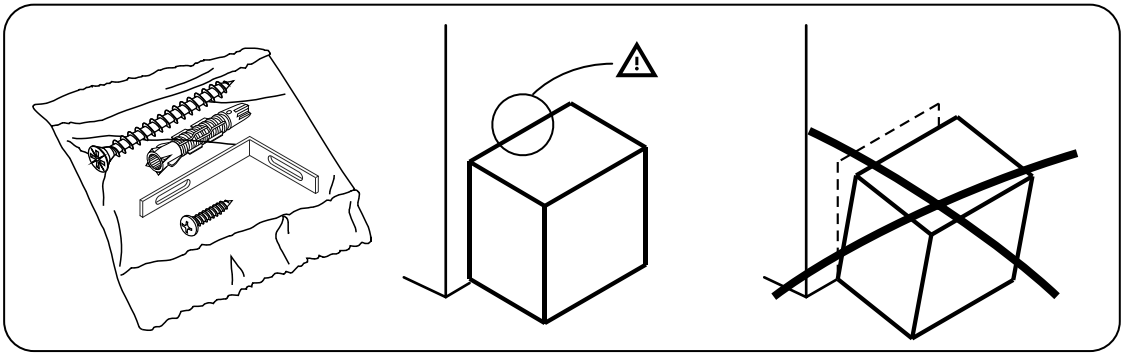

TRAVERTINE

TV Cabinet 150 cm.

CONNECT SYSTEM

1

Use these holes

2

Use these holes

The Standard for identifying which mounted safety fall protection fitting to use **Note : That children's products must be installed with all anti-falling fittings.**

8x35mm.

x 20

x 12

x 10

M4x16mm.

x 80

x 1

M4x50mm.