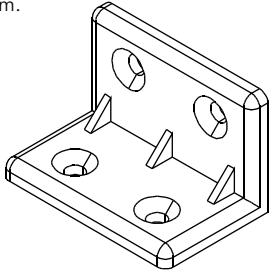

TRAVERTINE

TV Cabinet 150 cm.

CONNECT SYSTEM

1

Use these holes

2

Use these holes

The Standard for identifying which mounted safety fall protection fitting to use **Note : That children's products must be installed with all anti-falling fittings.**

8x35mm.

x 20

x 12

x 10

M4x16mm.

x 80

x 1

M4x50mm.

x 4

M3.5x20mm.

x 8

M4x30mm.

x 28

x 8

M4x16mm.

x 6

x 1

x 1

#M5x50

x 1

x 4

x 8

x 4/4

P+M4x45mm.