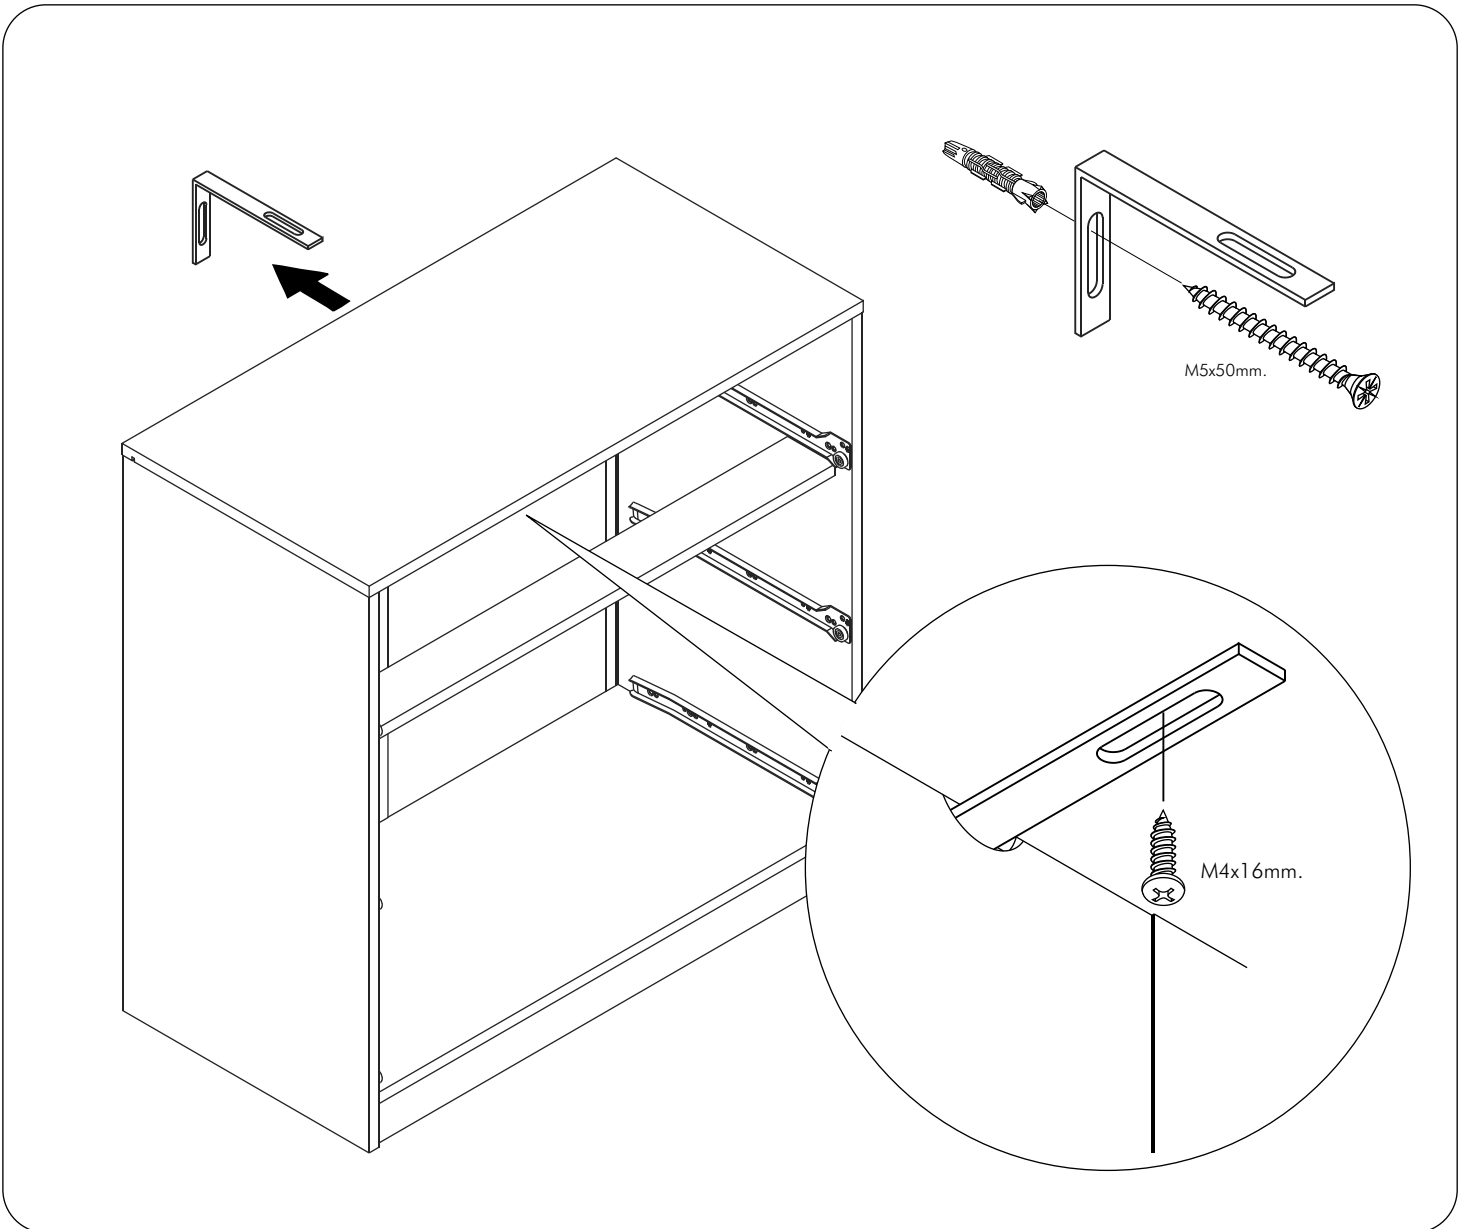

TRAVERTINE

TV Cabinet 150 cm.

CONNECT SYSTEM

1

Use these holes

2

Use these holes

The Standard for identifying which mounted safety fall protection fitting to use **Note : That children's products must be installed with all anti-falling fittings.**

■ Mounted fall protection fittings

■ Category : Cabinet with open doors

■ Category : Chest of drawers

■ Category : Sliding door cabinet / Open cabinet

HARDWARE

-BODY SET

x 12

x 12