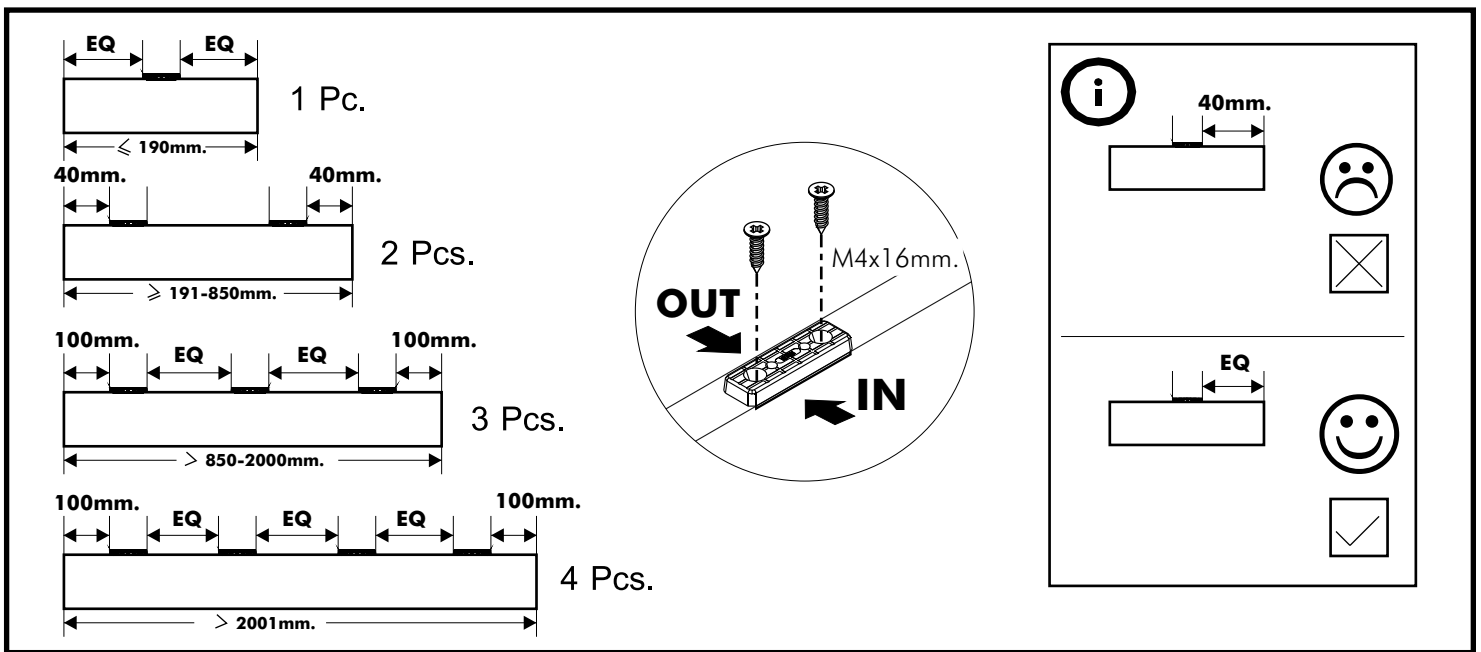

TRAVERTINE

TV Cabinet 150 cm.

CONNECT SYSTEM

1

Use these holes

2

Use these holes

The Standard for identifying which mounted safety fall protection fitting to use **Note : That children's products must be installed with all anti-falling fittings.**

8x35mm.

x 20

x 12

x 10

M4x16mm.

x 80

x 1

M4x50mm.

x 1

x 1

#M5x50

x 1

x 4

x 8

x 4/4

P+M4x45mm.

x 3

-DOOR SET

x 4

M4x16mm.

x 24

x 2 SET

M3.5x13mm.

x 24