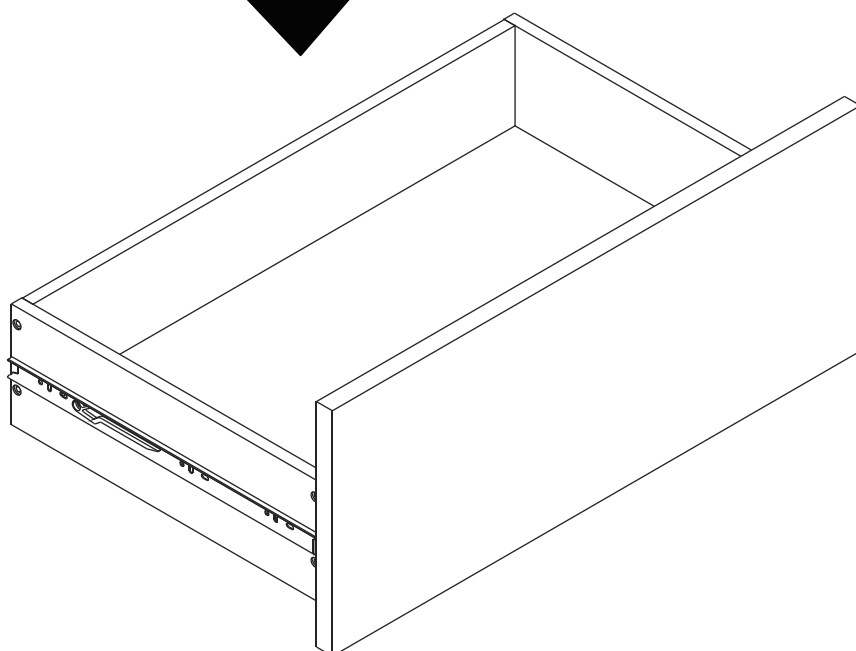

TRAVERTINE

TV Cabinet 150 cm.

CONNECT SYSTEM

1

Use these holes

2

Use these holes

The Standard for identifying which mounted safety fall protection fitting to use **Note : That children's products must be installed with all anti-falling fittings.**

■ Mounted fall protection fittings

■ Category : Cabinet with open doors

■ Category : Chest of drawers

■ Category : Sliding door cabinet / Open cabinet

HARDWARE

-BODY SET

x 12

x 12

8x35mm.

x 20

x 12

x 10

M4x16mm.

x 80

x 1

M4x50mm.