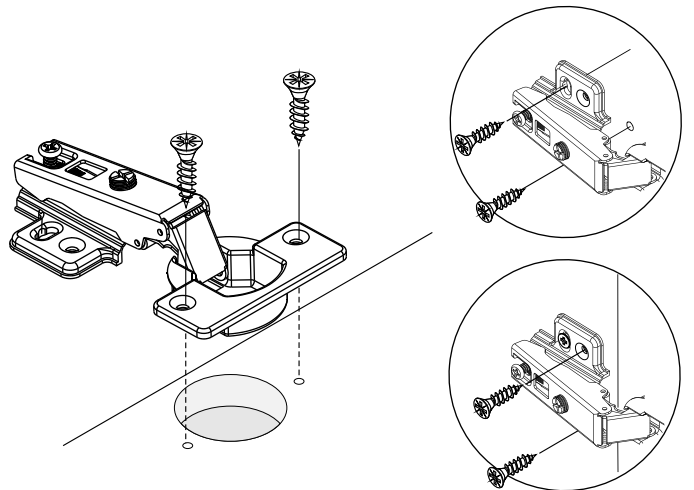

TRAVERTINE

TV Cabinet 150 cm.

CONNECT SYSTEM

1

Use these holes

2

Use these holes

The Standard for identifying which mounted safety fall protection fitting to use **Note : That children's products must be installed with all anti-falling fittings.**

■ Mounted fall protection fittings

■ Category : Cabinet with open doors

■ Category : Chest of drawers

■ Category : Sliding door cabinet / Open cabinet

HARDWARE

-BODY SET

x 12

x 12

8x35mm.

x 20

x 12

x 10

M4x16mm.

x 80

x 1

M4x50mm.

x 1

x 1

#M5x50

x 1

x 4

x 8

x 4/4

P+M4x45mm.