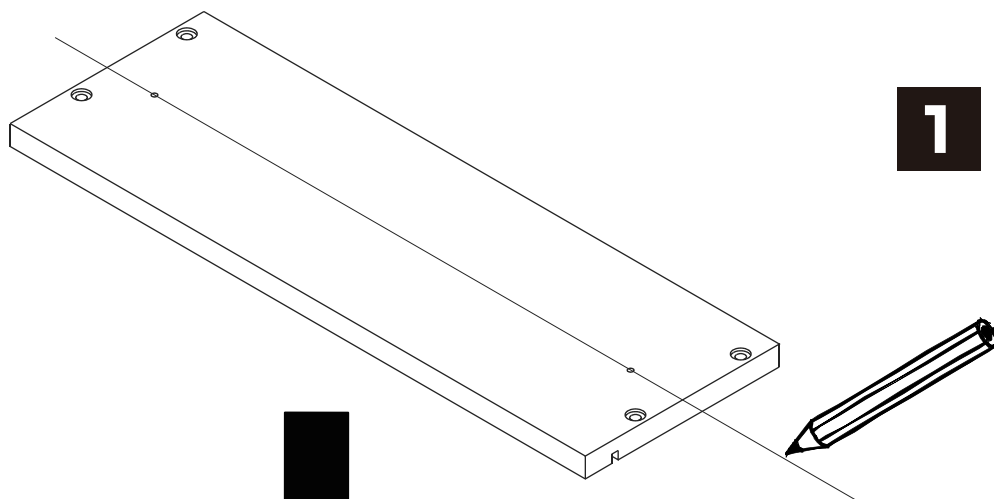

TRAVERTINE

TV Cabinet 150 cm.

CONNECT SYSTEM

1

Use these holes

2

Use these holes

The Standard for identifying which mounted safety fall protection fitting to use **Note : That children's products must be installed with all anti-falling fittings.**

■ Mounted fall protection fittings

■ Category : Cabinet with open doors

■ Category : Chest of drawers

■ Category : Sliding door cabinet / Open cabinet

HARDWARE

-BODY SET

x 12

x 12

8x35mm.

x 20

x 12

x 10

M4x16mm.

x 80

x 1

M4x50mm.