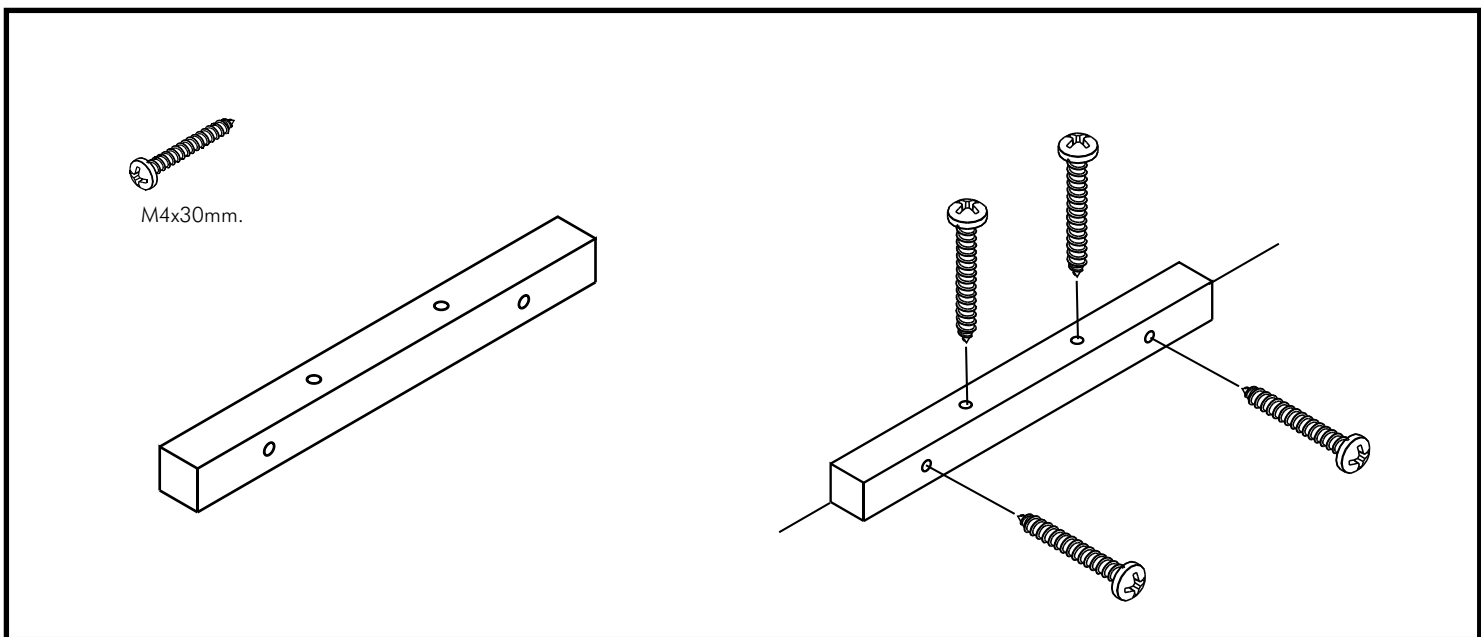

TRAVERTINE

TV Cabinet 150 cm.

CONNECT SYSTEM

1

Use these holes

2

Use these holes

The Standard for identifying which mounted safety fall protection fitting to use **Note : That children's products must be installed with all anti-falling fittings.**

8x35mm.

x 20

x 12

x 10

M4x16mm.

x 80

x 1

M4x50mm.