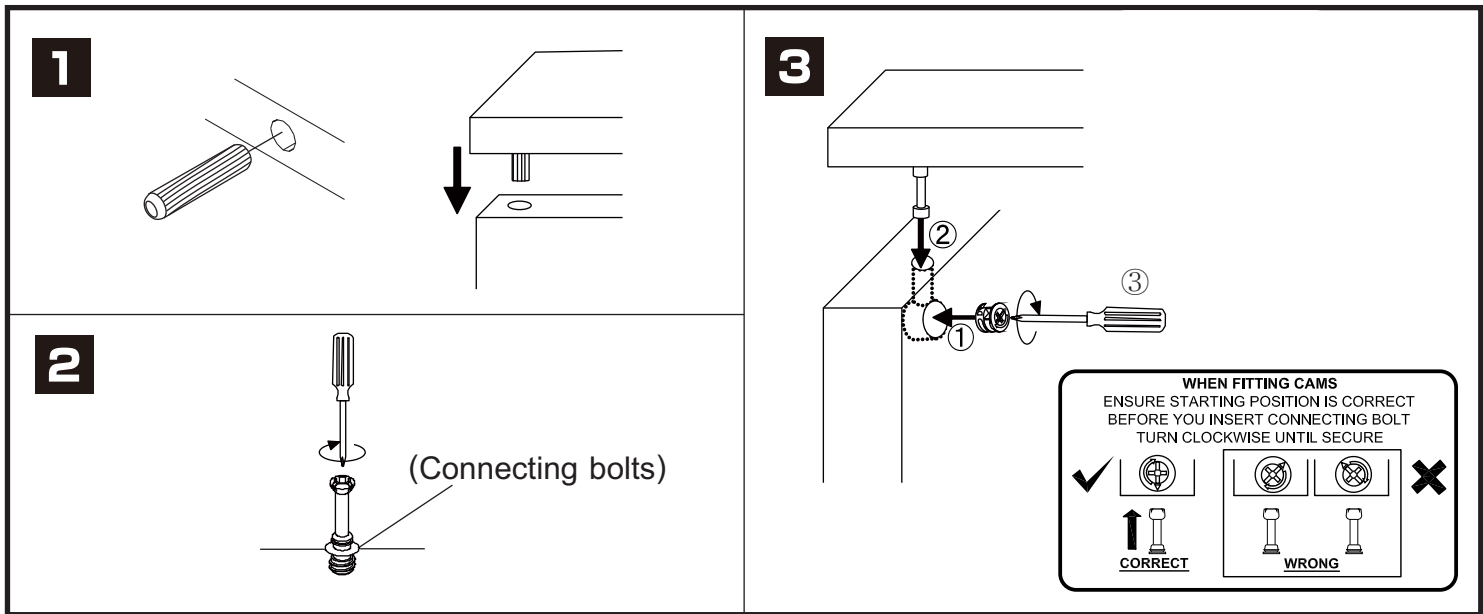

TRAVERTINE

BED 5 ft.

BED 6 ft.

CONNECT SYSTEM

HARDWARE

-BODY SET

x 4

x 4