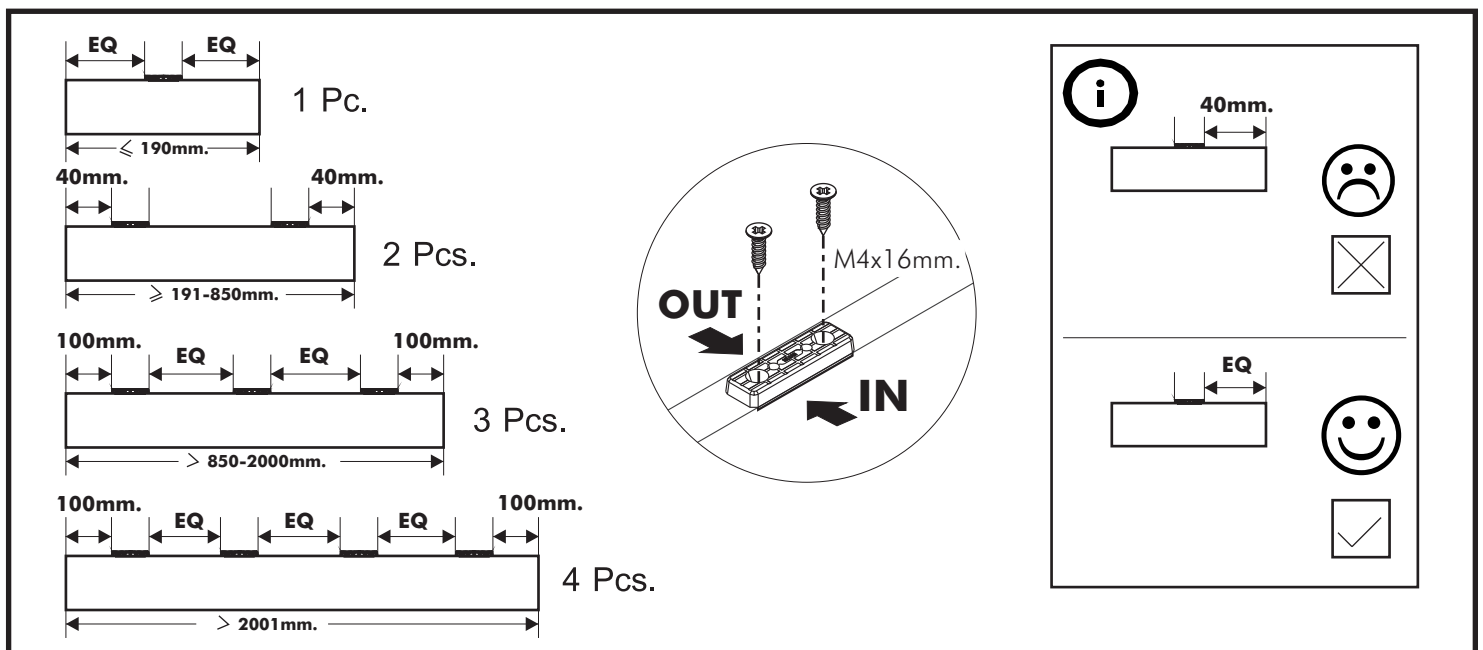

TRAVERTINE

BED 5 ft.

BED 6 ft.

CONNECT SYSTEM

HARDWARE

-BODY SET

x 4

x 4

#8x35

x 4

x 2

No.1

x 3

#M8

x 4

#M8

x 4

#M4

x 1

x 12

M4x16mm.

x 24

M4x16mm.

x 19

#TFL4 M8x50

x 4

JCB+ M6x60

x 6

ASSEMBLY

-BODY SET

1.

2.