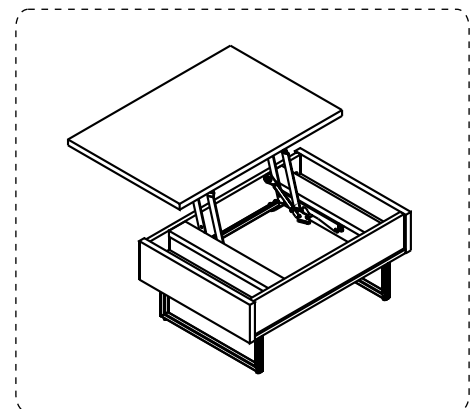

# PLAY MINI-P

Coffee table 80cm.

# HARDWARE

-BODY SET

M4x16 mm. (P)

**x 16**

**x 4**

**1.**

**2.**

**3.**