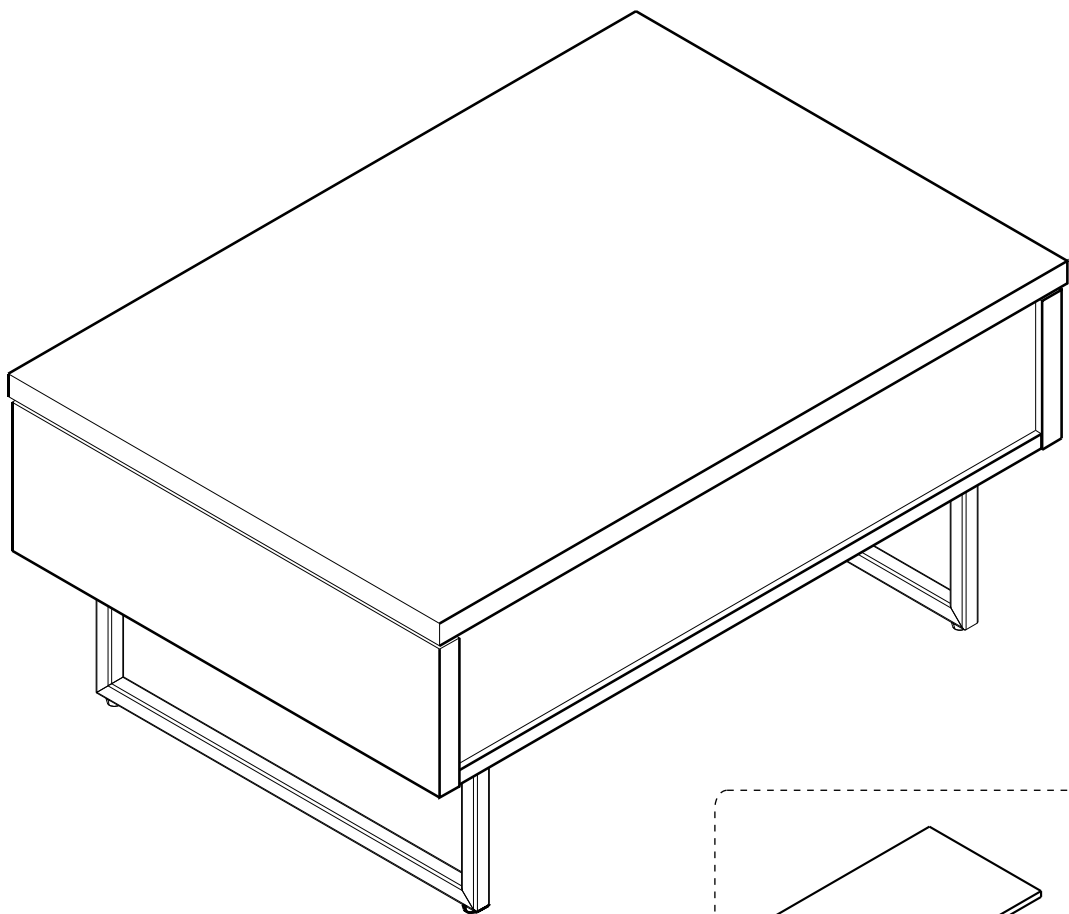

# PLAY MINI-P

Coffee table 80cm.

# HARDWARE

-BODY SET

M4x16 mm. (P)

**x 16**

**x 4**

**1.**

**2.**

**3.**