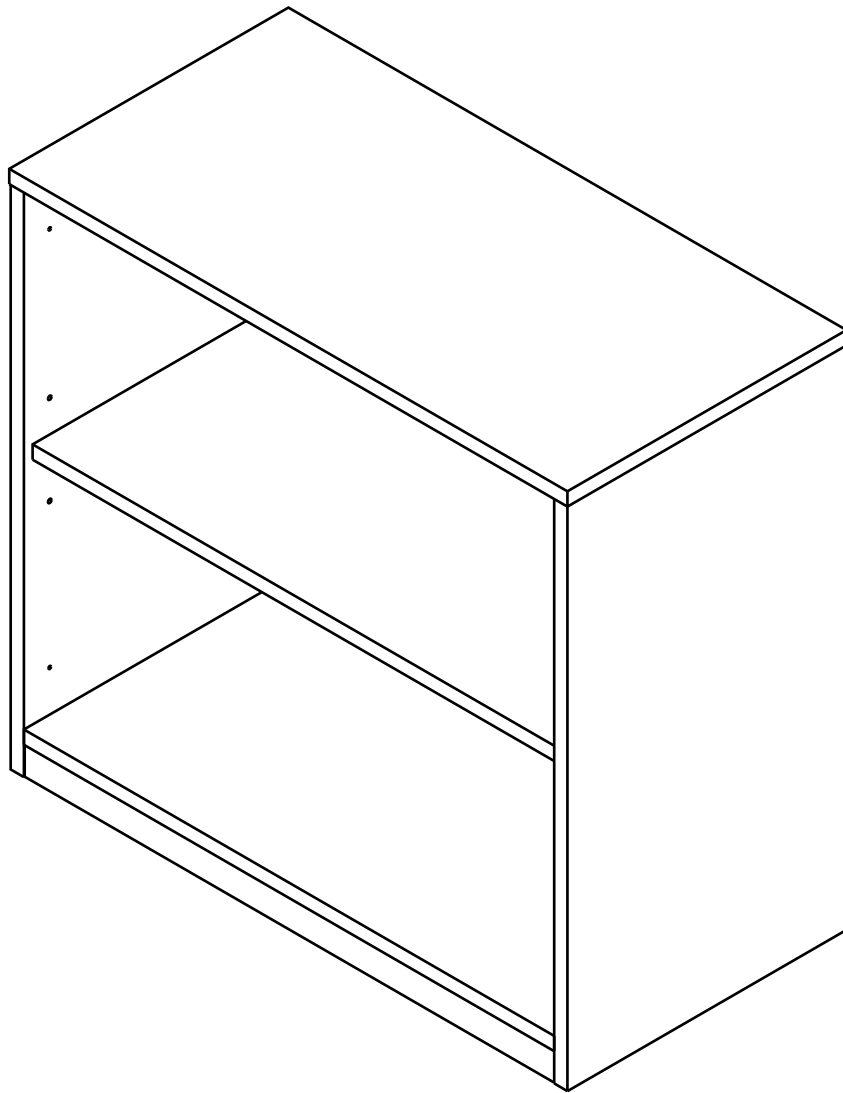

STYLO-P

Low cabinet 80 cm.

HARDWARE

-BODY SET

x 8

x 8

x 8

x 2