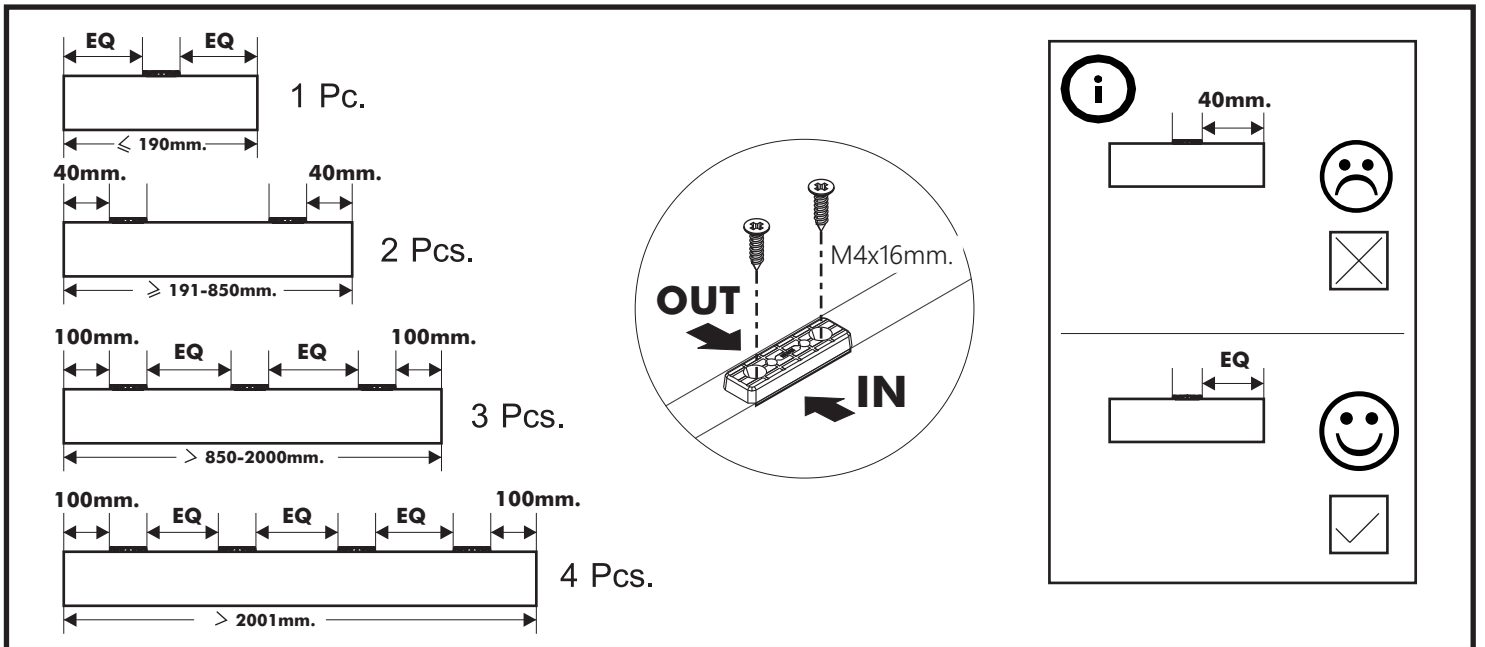

VECTRA-P

Low Cabinet 80 cm.

HARDWARE

x 12

#19

x 12

(8x35)

x 12

x 6

M4x16mm.

x 32

x 4

x 8

M3.5x20mm.

x 8

CONNECTOR