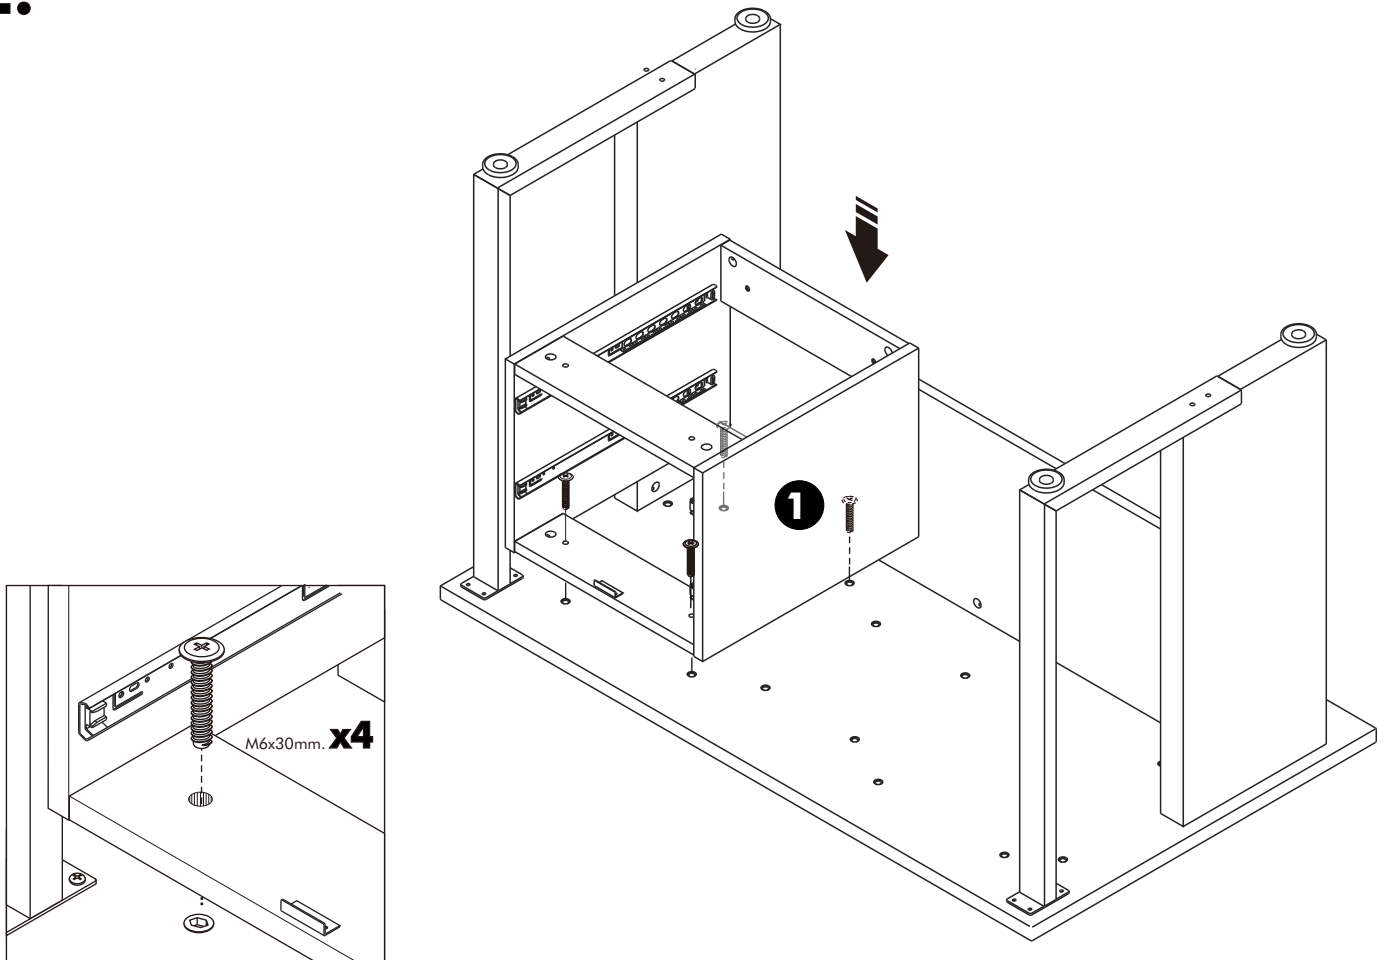

VECTRA-P

Hanging cabinet drw. 40 cm.

HARDWARE

#M6x30mm.

x 4

M4x25mm.

x 2

x 1

x 2

M4x22mm.

x 4

x 1

#5x3/4"

x 4

1.

2.