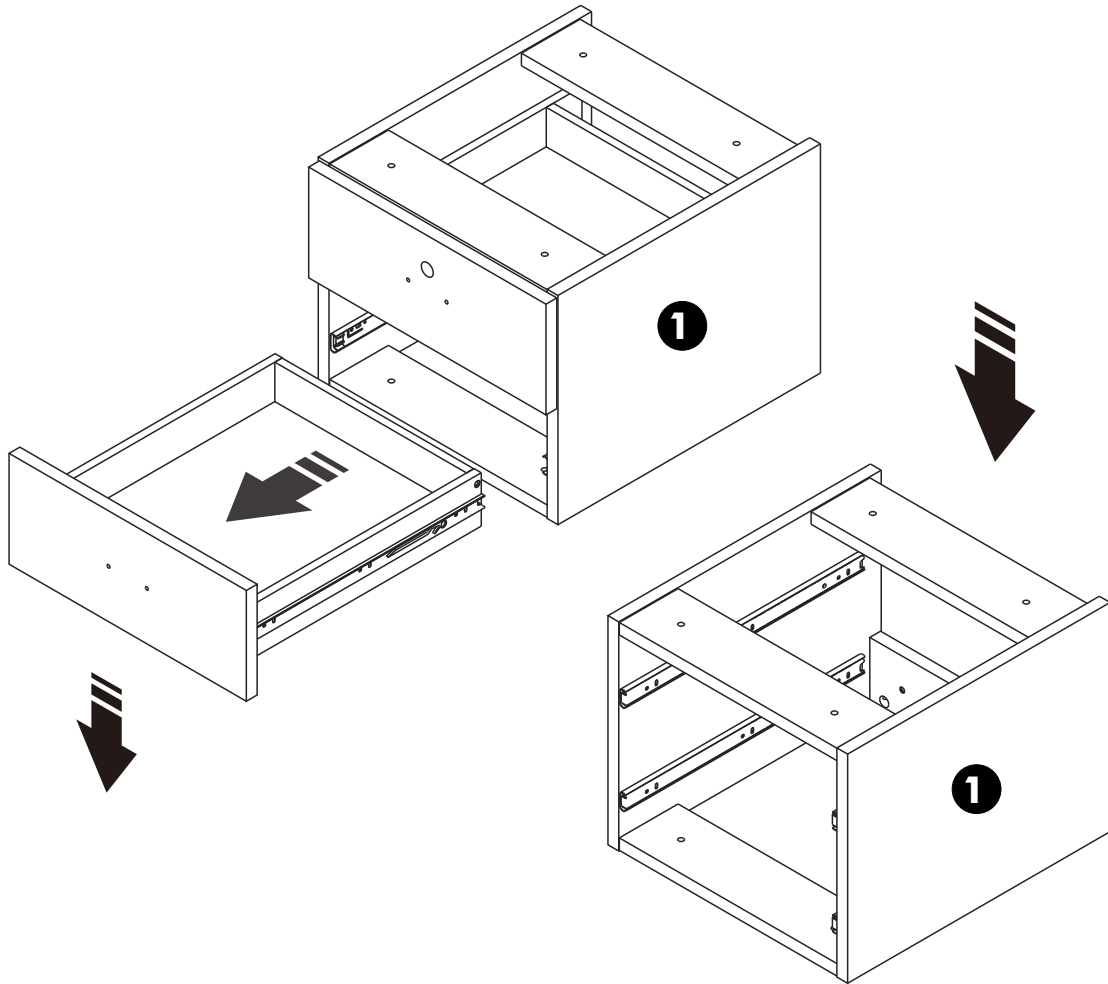

VECTRA-P

Hanging cabinet drw. 40 cm.

HARDWARE

#M6x30mm.

x 4

M4x25mm.

x 2

x 1

x 2

M4x22mm.

x 4

x 1

#5x3/4"

x 4

1.

2.