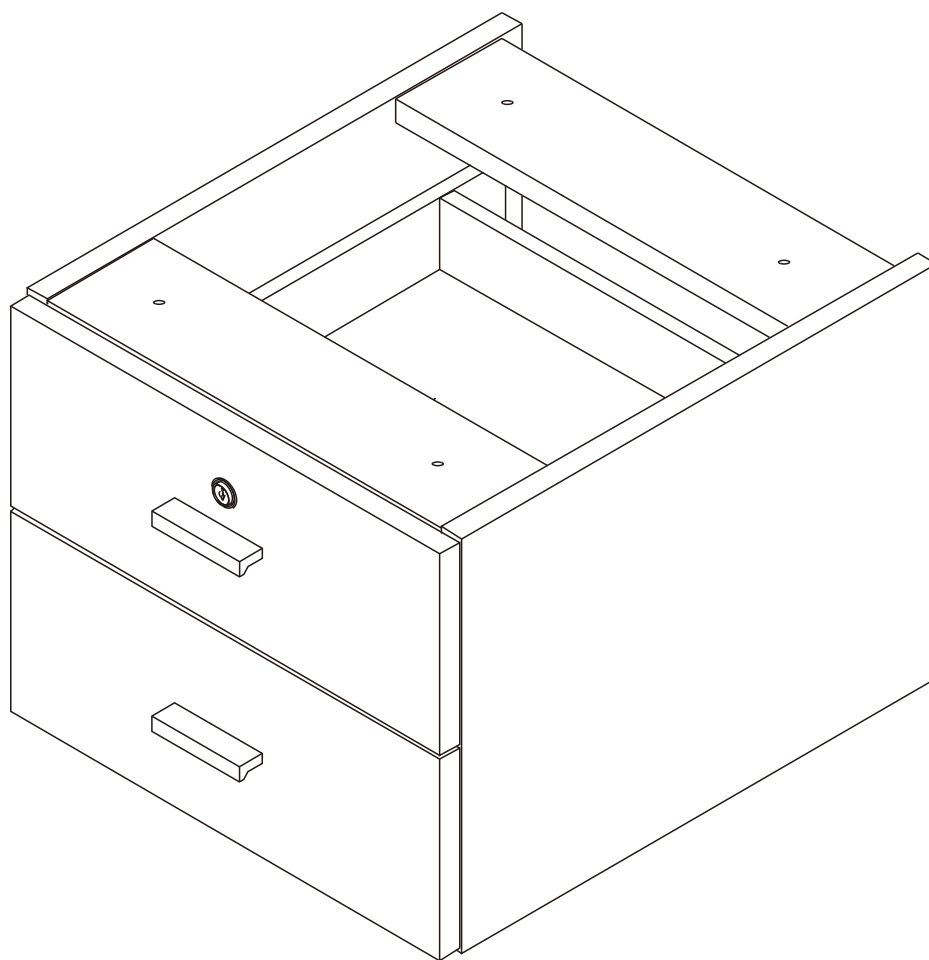

VECTRA-P

Hanging cabinet drw. 40 cm.

HARDWARE

#M6x30mm.

x 4

M4x25mm.

x 2

x 1

x 2

M4x22mm.

x 4

x 1

#5x3/4"

x 4

1.

2.