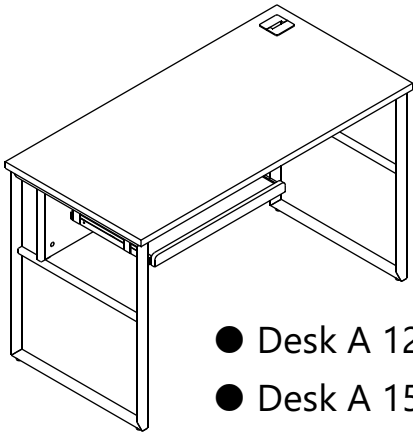

ACTIVA-P

Keyboard Tray

HARDWARE

M5x14mm.

x 4

M3.5x25mm.

x 4

1.

2.

● Desk A 80

● Desk B 80

● Desk A 120
● Desk A 150

● Desk B 120
● Desk B 150

● Desk A 120
● Desk A 150

● Desk B 120
● Desk B 150

● Desk A 120
● Desk A 150