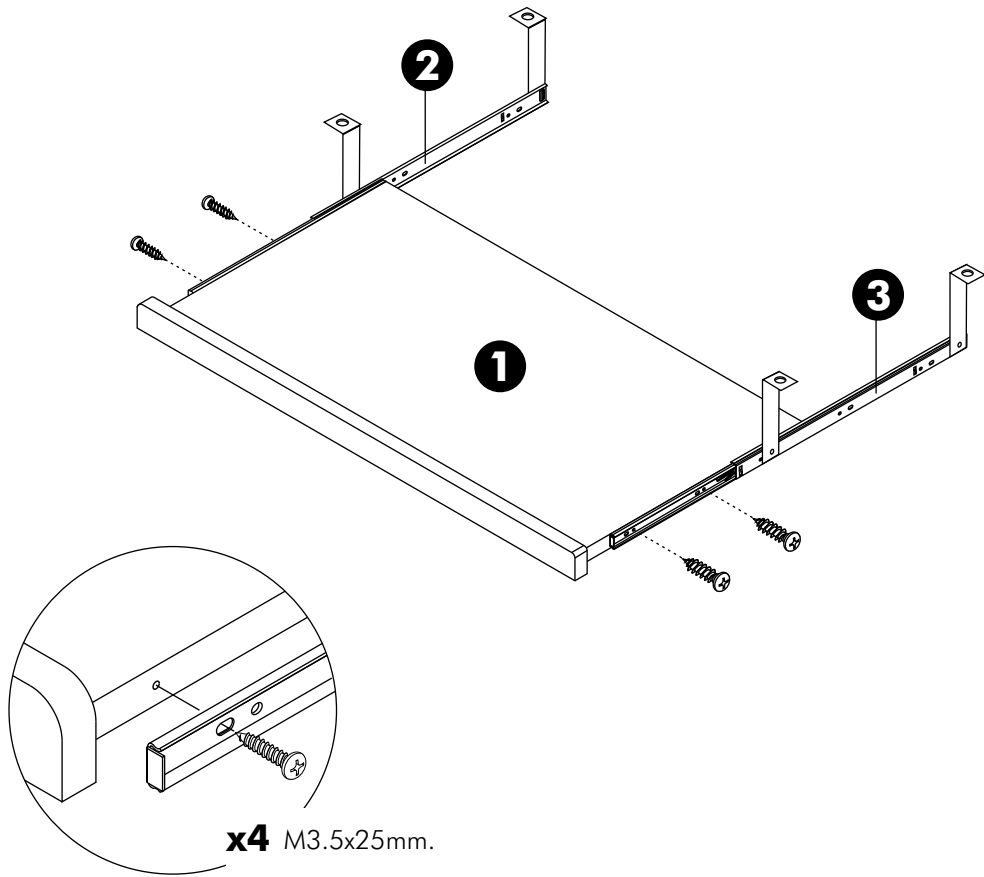

ACTIVA-P

Keyboard Tray

HARDWARE

M5x14mm.

x 4

M3.5x25mm.

x 4

1.

2.

● Desk A 80

● Desk B 80

● Desk A 120
● Desk A 150

● Desk B 120
● Desk B 150

● Desk A 120
● Desk A 150

● Desk B 120
● Desk B 150

● Desk A 120
● Desk A 150