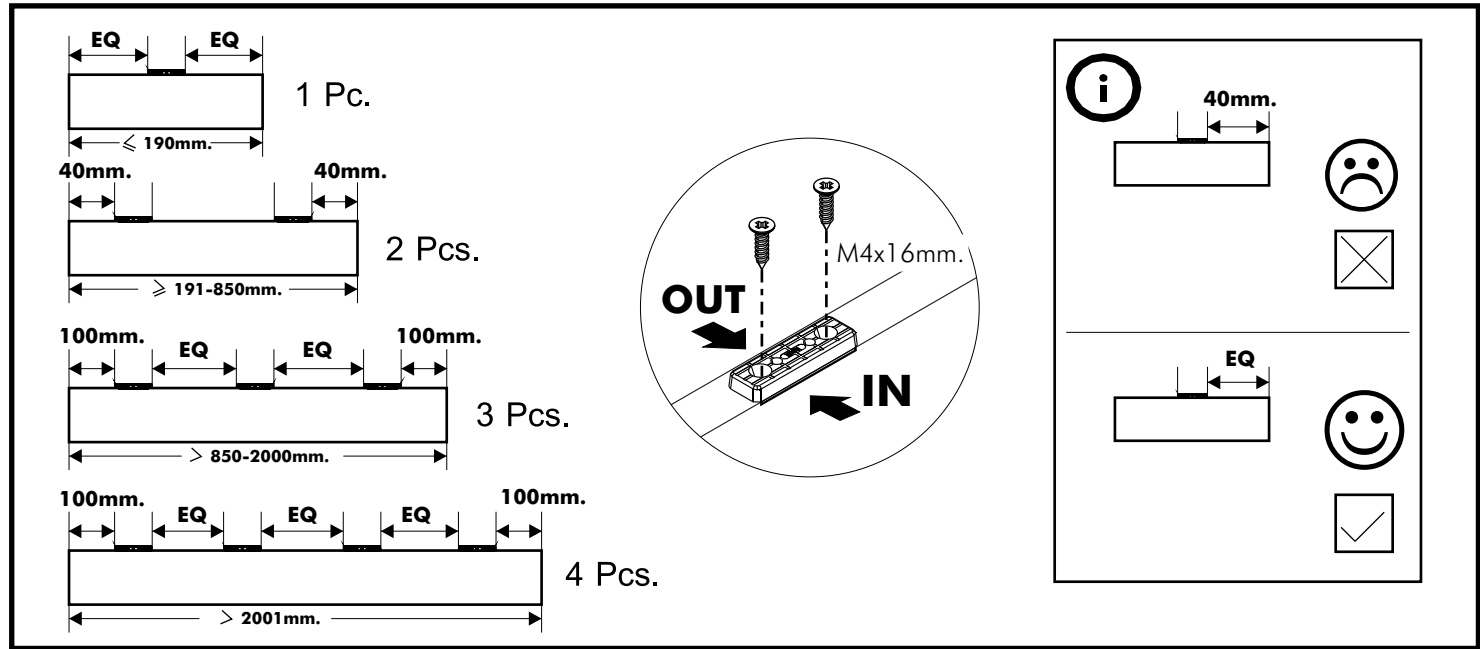

ACTIVA-P

High Cabinet W80

CONNECT SYSTEM

The Standard for identifying which mounted safety fall protection fitting to use **Note : That children's products must be installed with all anti-falling fittings.**

x 16

x 16

(8x35)

x 20

x 4

x 4

x 4

x 8

M4x20mm.

x 8

M4x16mm.

x 12

M4x30mm.

x 3

M4x35mm.

x 6

M4x50mm.

x 4

M4x16mm.

x 26

x 1

x 1

M5X50mm.

x 1