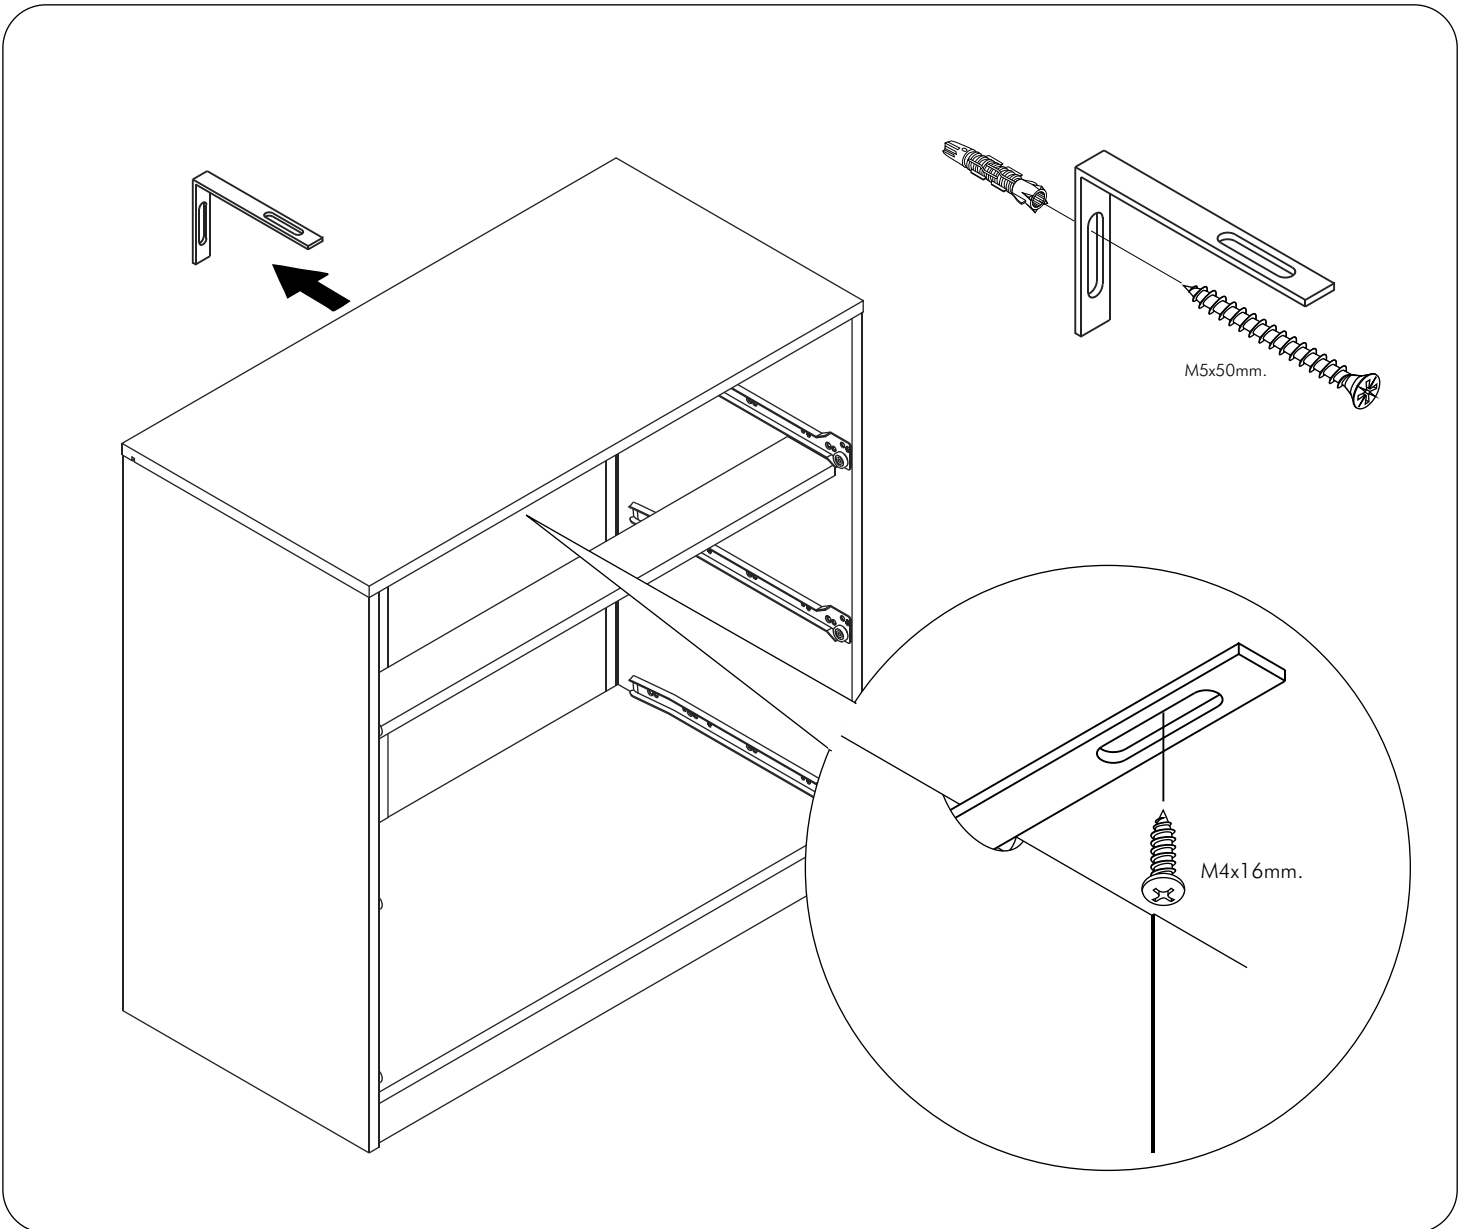

ACTIVA-P

High Cabinet W80

CONNECT SYSTEM

The Standard for identifying which mounted safety fall protection fitting to use **Note : That children's products must be installed with all anti-falling fittings.**

■ Mounted fall protection fittings

■ Category : Cabinet with open doors

■ Category : Chest of drawers

■ Category : Sliding door cabinet / Open cabinet

depth of not more than 300 still not manufacture yet

HARDWARE

x 16

x 16

(8x35)

x 20

x 4

x 4

x 4

x 8