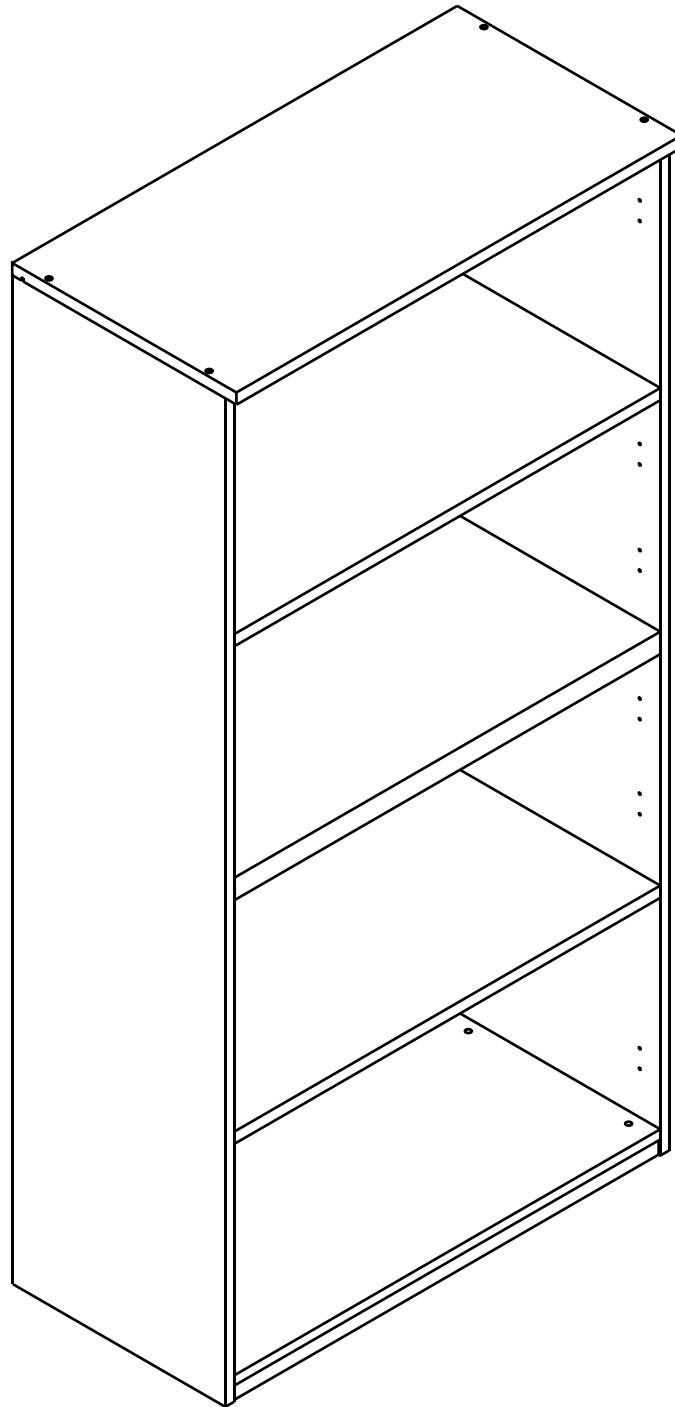

ACTIVA-P

High Cabinet W80

CONNECT SYSTEM

The Standard for identifying which mounted safety fall protection fitting to use **Note : That children's products must be installed with all anti-falling fittings.**

x 16

x 16

(8x35)

x 20

x 4

x 4

x 4

x 8