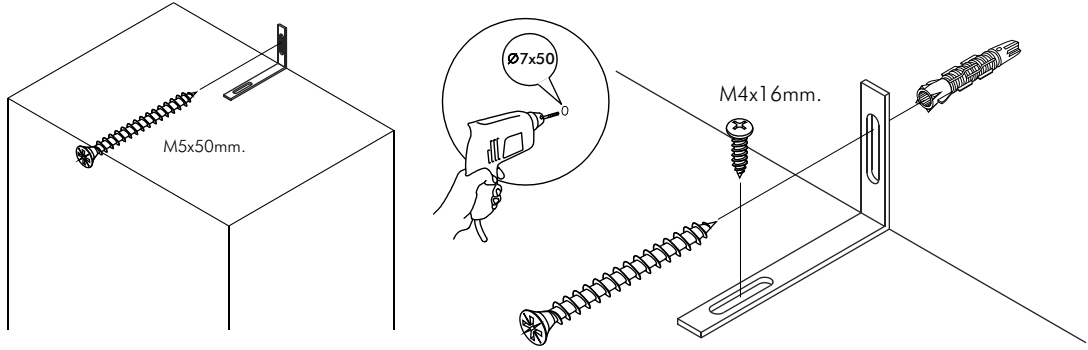

ACTIVA-P

High Cabinet W80

CONNECT SYSTEM

The Standard for identifying which mounted safety fall protection fitting to use **Note : That children's products must be installed with all anti-falling fittings.**

■ Mounted fall protection fittings

■ Category : Cabinet with open doors

■ Category : Chest of drawers

■ Category : Sliding door cabinet / Open cabinet

depth of not more than 300 still not manufacture yet

HARDWARE

x 16

x 16

(8x35)

x 20

x 4

x 4

x 4

x 8