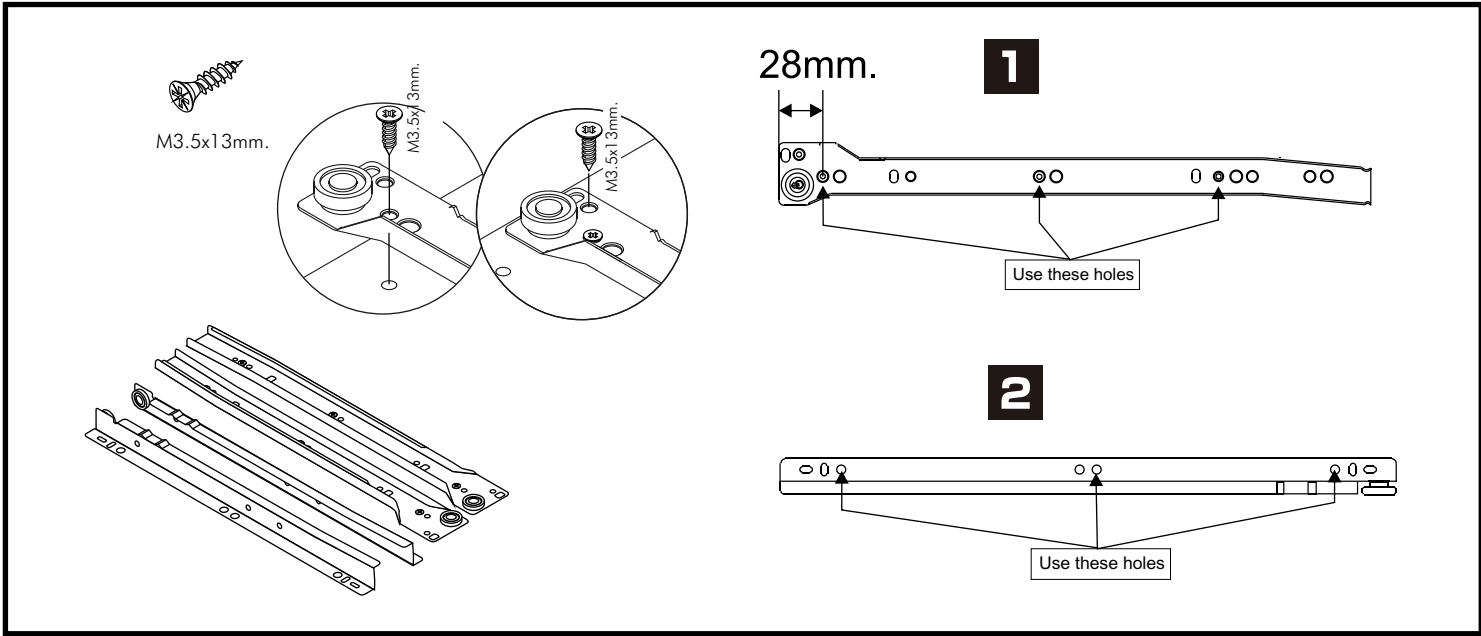

GLENN-P

Tv stand 180 cm

CONNECT SYSTEM

HARDWARE

-BODY SET

x 16

x 16

x 22

x 1

x 1

x 16

x 6

x 4

x 10

x 1

-DRAWER SET

x 1

x 14

x 12

x 6

x 1

-DOOR SET

x 4

x 24