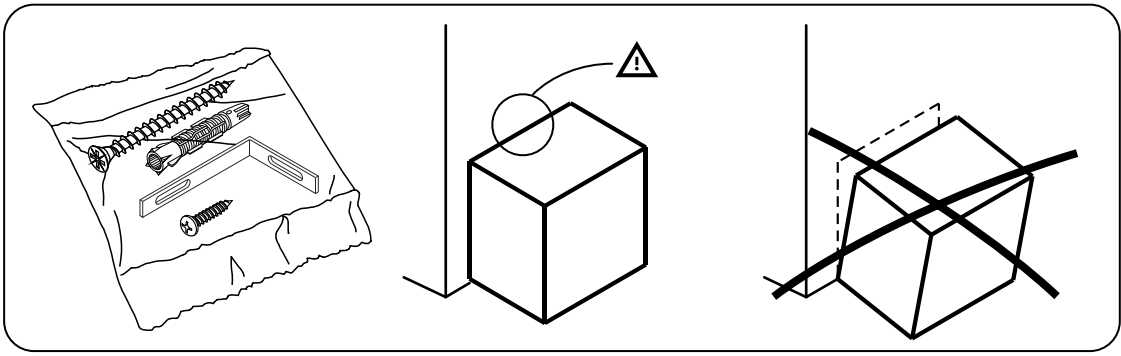

GLENN-P

Tv stand 180 cm

CONNECT SYSTEM

HARDWARE

-BODY SET

x 16

x 16

x 22

x 1

x 1

x 16

x 6

x 4

x 10

x 1

-DRAWER SET