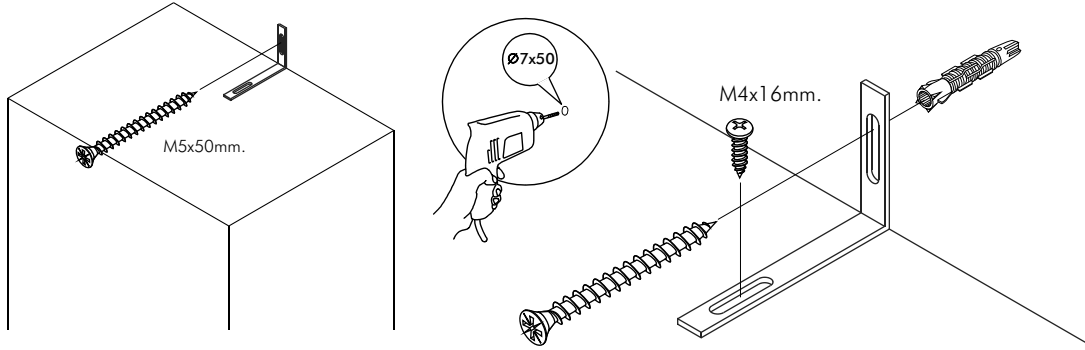

GLENN-P

Tv stand 180 cm

CONNECT SYSTEM

HARDWARE

-BODY SET

x 16

x 16

x 22

x 1

x 1

x 16

x 6

x 4

x 10

x 1

-DRAWER SET