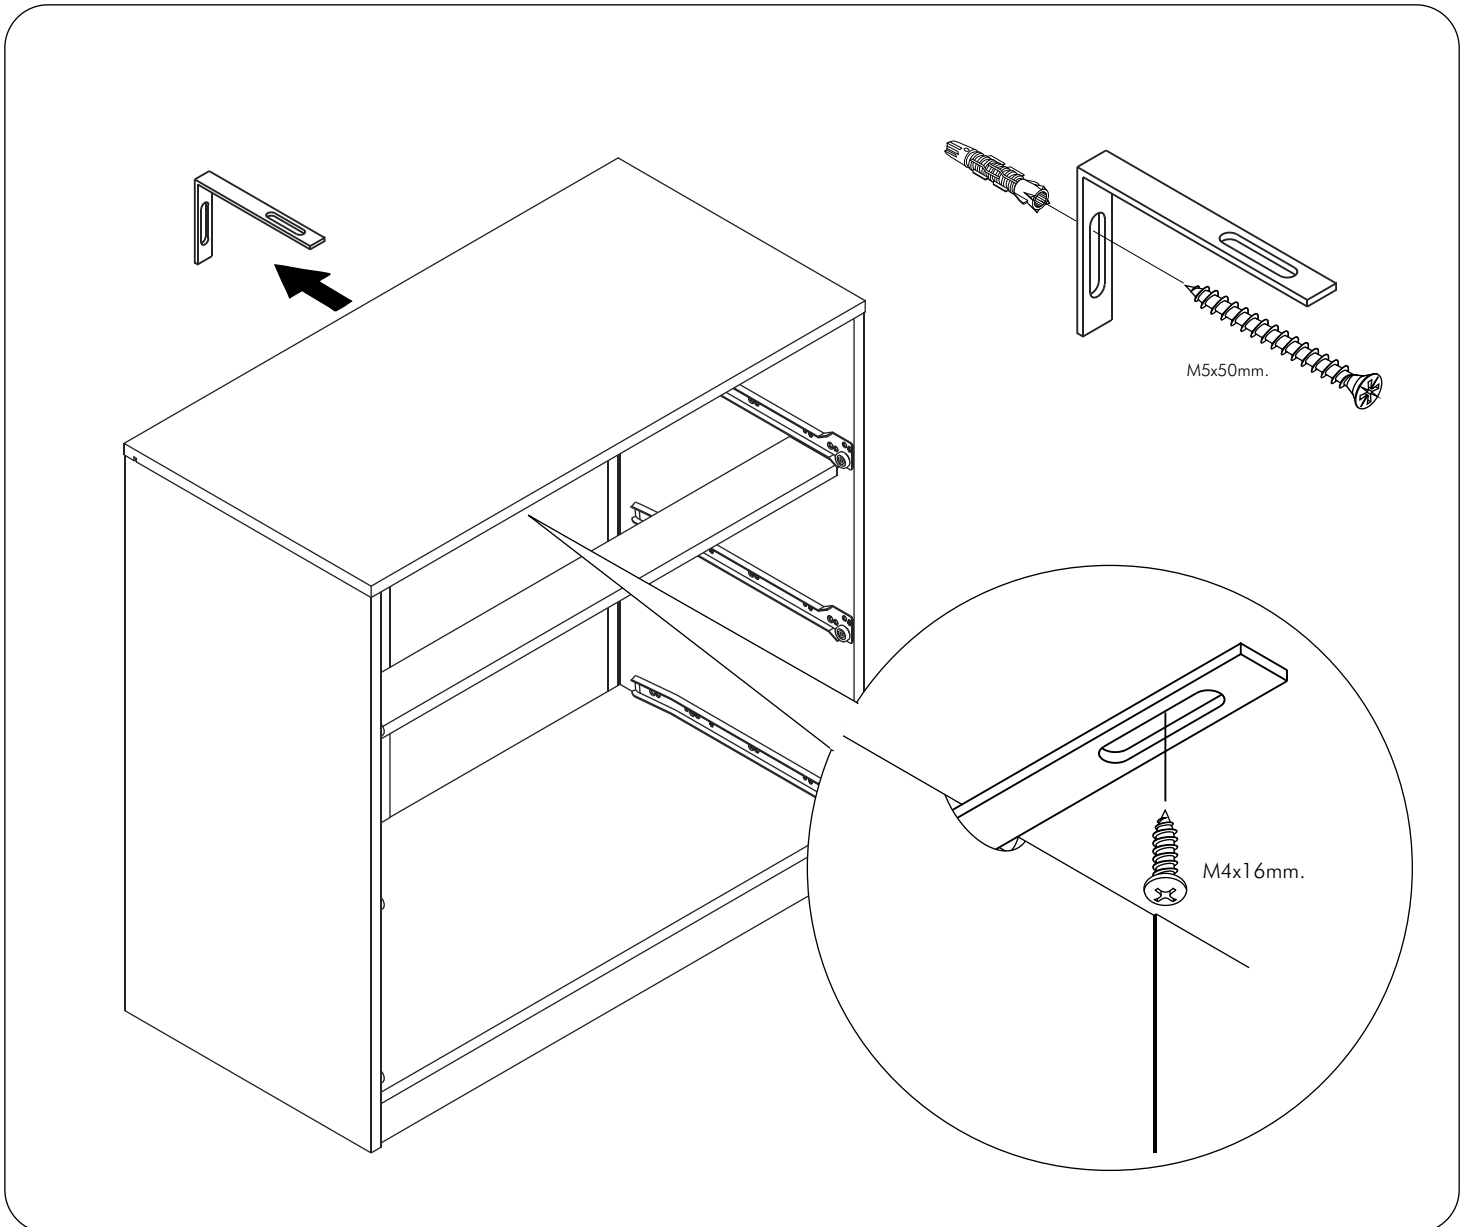

GLENN-P

Tv stand 180 cm

CONNECT SYSTEM

HARDWARE

-BODY SET

x 16

x 16

x 22

x 1

x 1

x 16

x 6

x 4

x 10

x 1

-DRAWER SET

x 1

x 14

x 12

x 6

x 1

-DOOR SET

x 4

x 24