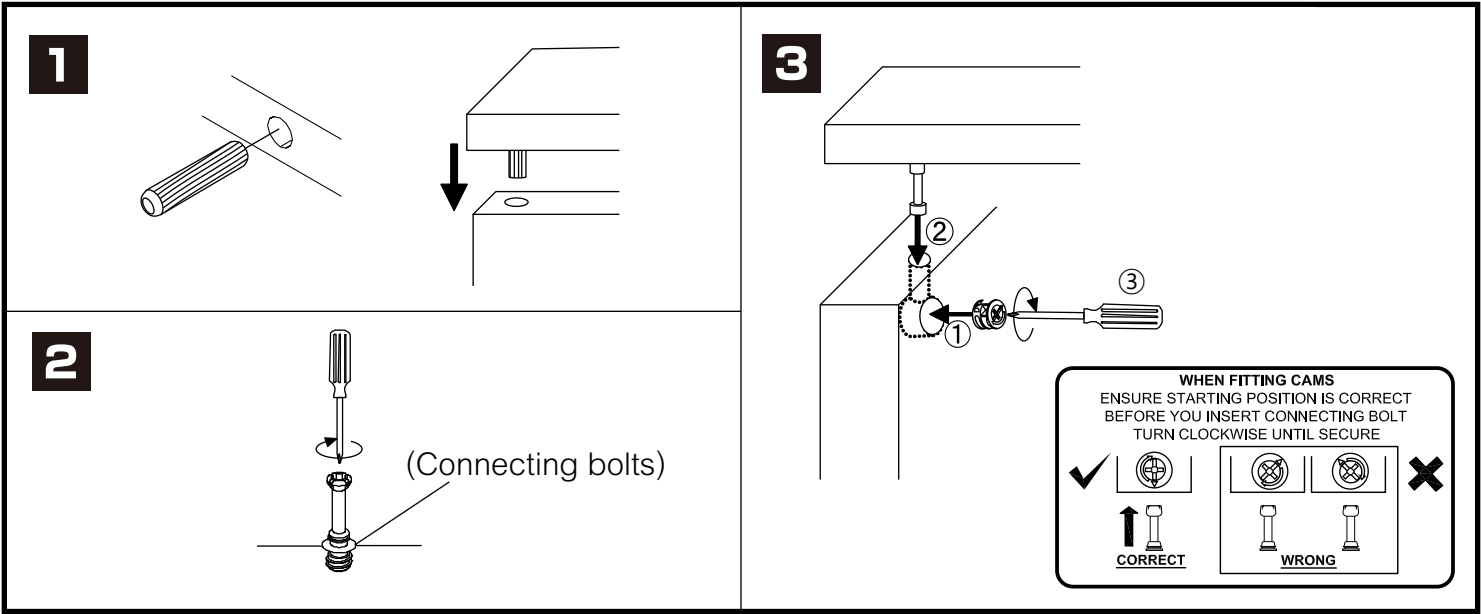

GLENN-P

Tv stand 180 cm

CONNECT SYSTEM

HARDWARE

-BODY SET

x 16

x 16

x 22