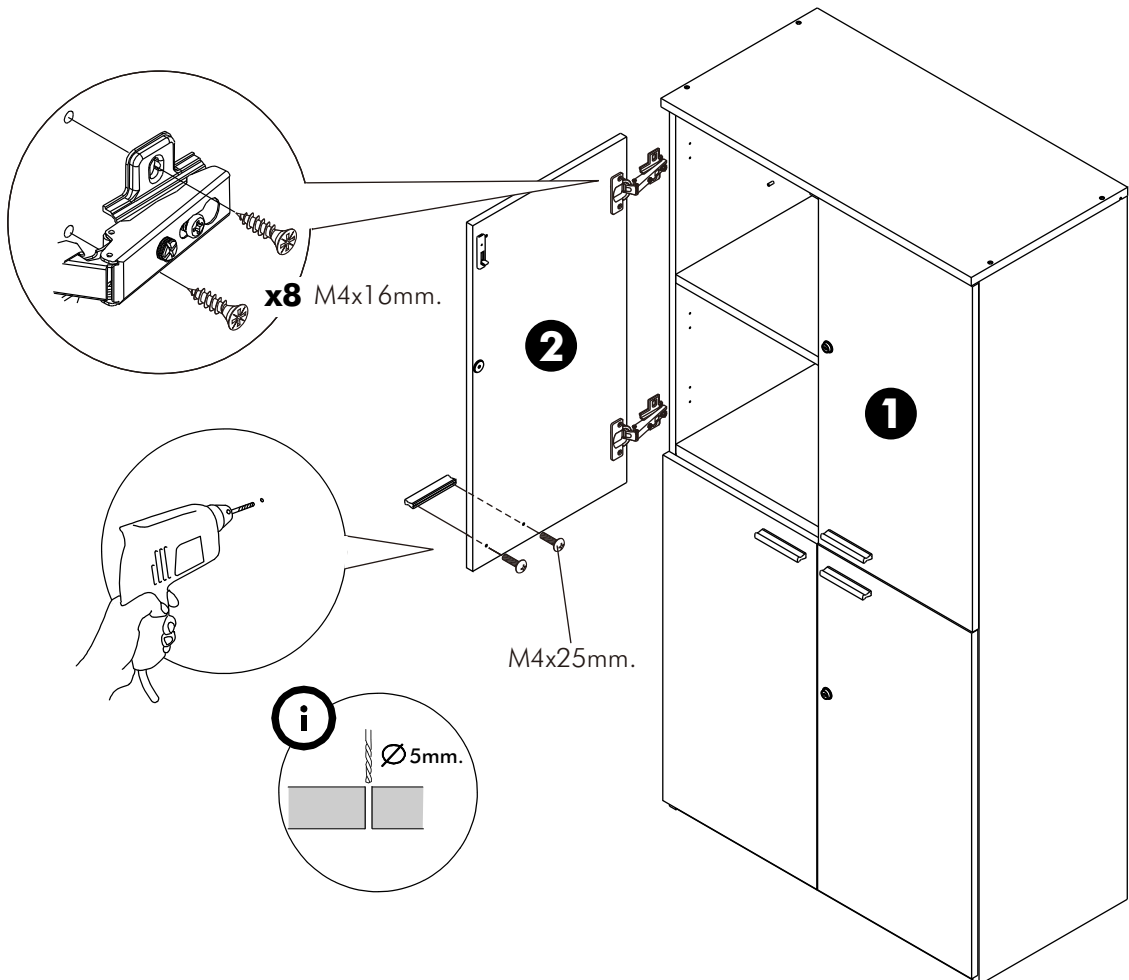

ACTIVA-P

Double Cabinet Door

CONNECT SYSTEM

M4x16mm.

HARDWARE

x 4

x 2

M4x25mm.

#4x1/2"

x 2

x 1

#4x1/2"

x 1

x 1

#6x3/4" (F)

x 2

1.

2.

3.

4.(a)

4.(b)

5.(a)

5.(b)

6.