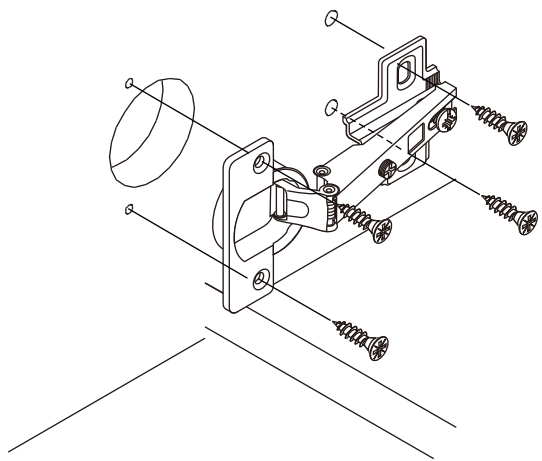

ACTIVA-P

Double Cabinet Door

CONNECT SYSTEM

M4x16mm.

HARDWARE

x 4

x 2

M4x25mm.

x 4

x 1

x 1

x 4

M4x16mm.

x 16

#5x3/4"

x 4

#4x1/2"

x 2

x 1

#4x1/2"

x 1

x 1

#6x3/4" (F)

x 2