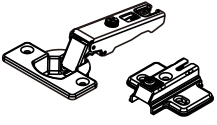

ACTIVA-P

Double Cabinet Door

CONNECT SYSTEM

M4x16mm.

HARDWARE

x 4

x 2

M4x25mm.

x 4

x 1

x 1

x 4

M4x16mm.

x 16

#5x3/4"

x 4