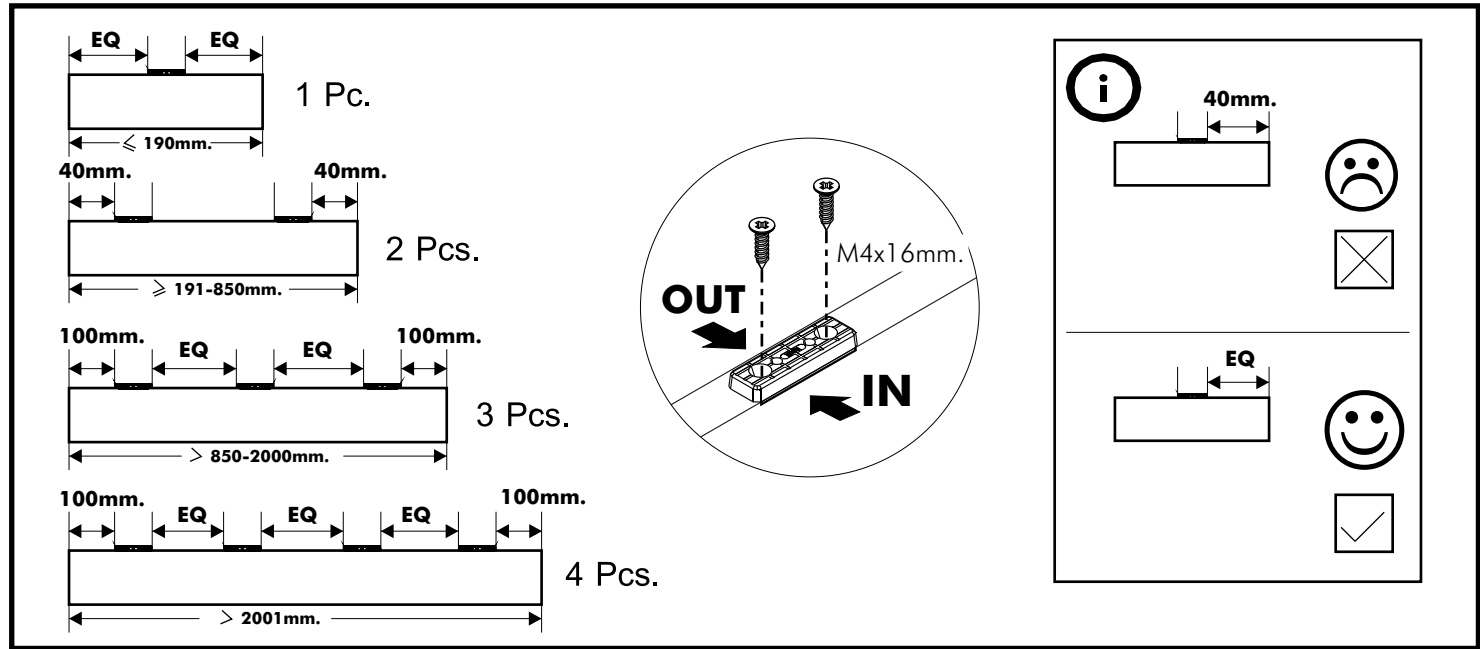

ACTIVA-P

Low Cabinet W80

CONNECT SYSTEM

HARDWARE

x 8

x 8

(8x35)

x 8

x 4

x 4

x 4

x 6

M4x20mm.

x 6

M4x16mm.

x 12

M4x30mm.

x 3

M4x35mm.

x 6

x 4

M4x16mm.

x 13

1.