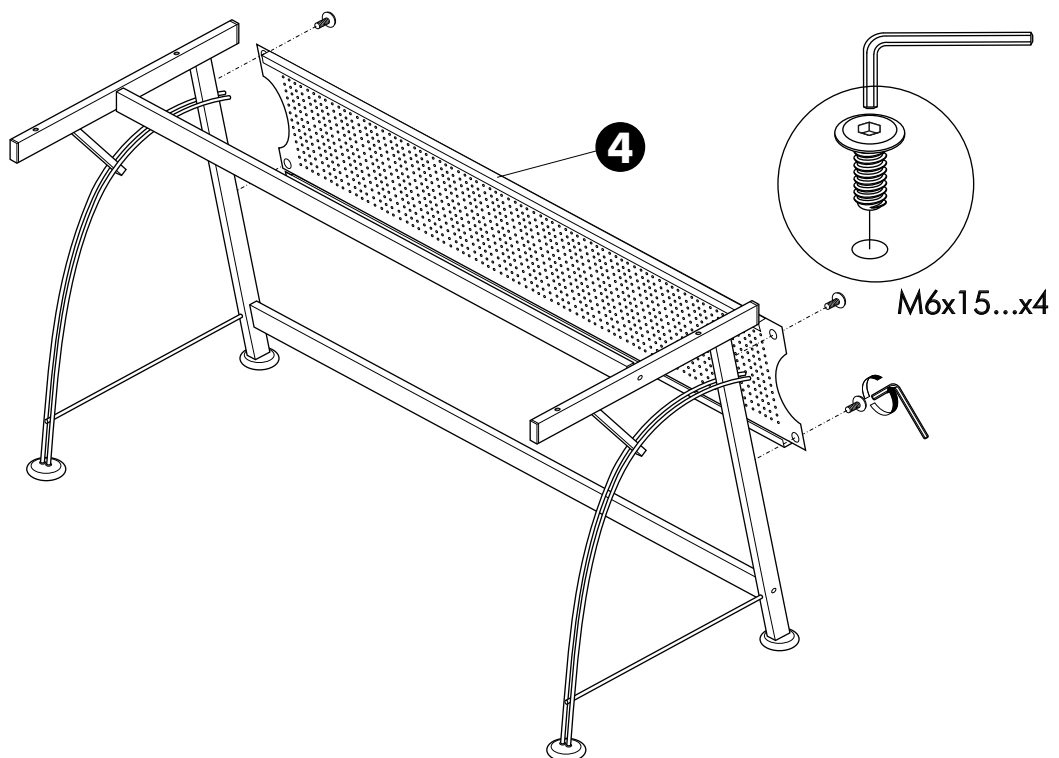

UREKA/1-P

Working table 120 cm.

HARDWARE

(M6x50)

x 8

(M6x15)

x 4

M4

x 1

1.

2.

3.

M6x50...x4