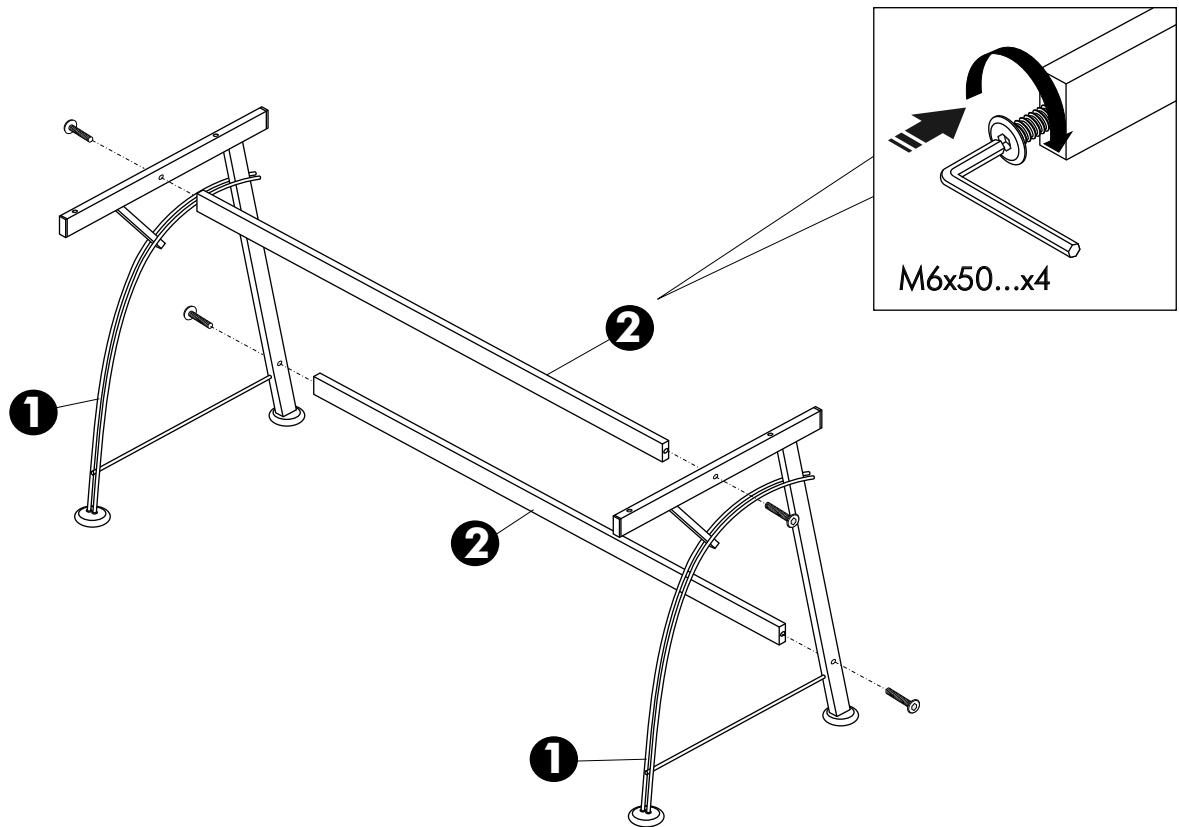

UREKA/1-P

Working table 120 cm.

HARDWARE

(M6x50)

x 8

(M6x15)

x 4

M4

x 1

1.

2.

3.

M6x50...x4