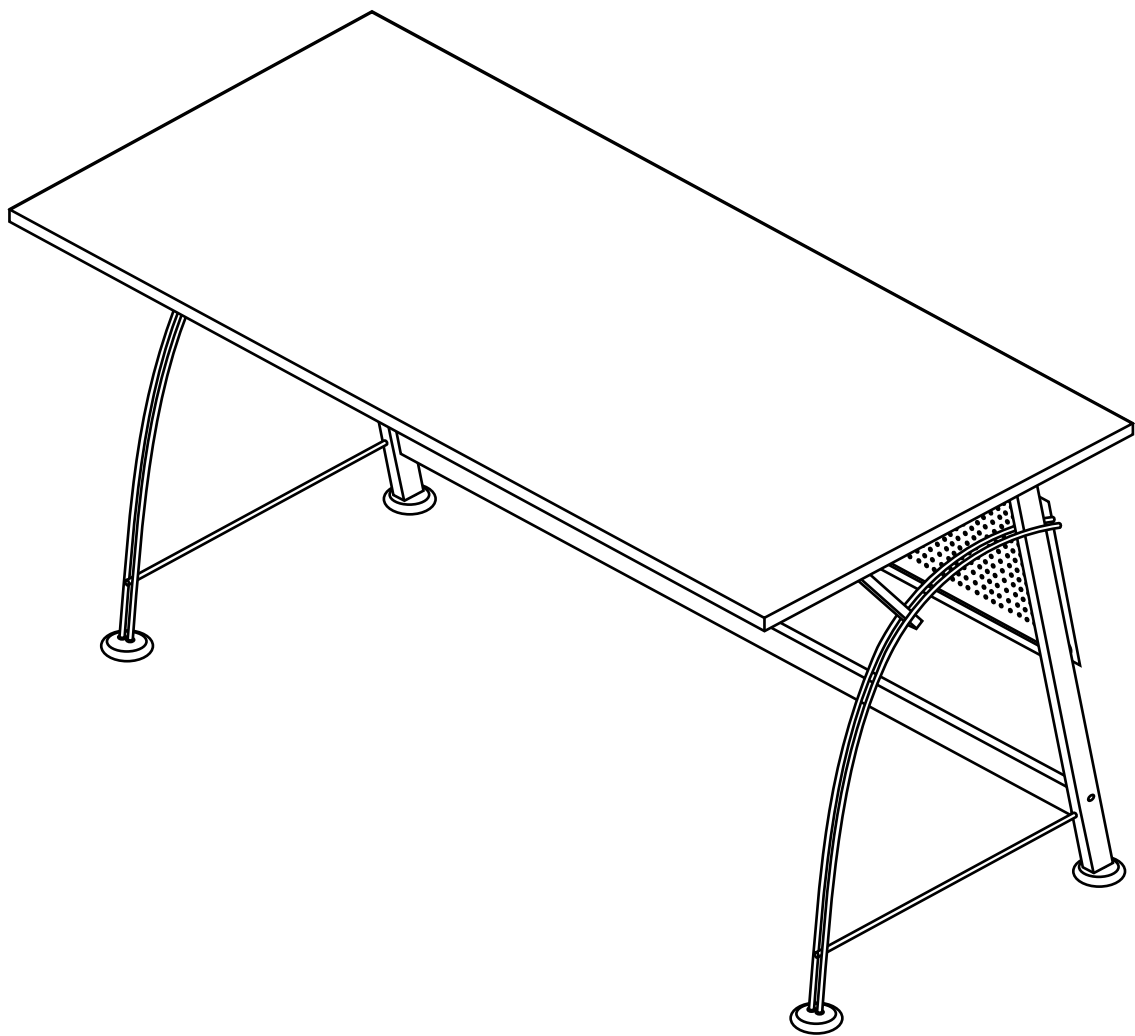

UREKA/1-P

Working table 120 cm.

HARDWARE

(M6x50)

x 8

(M6x15)

x 4

M4

x 1

1.

2.

3.

M6x50...x4