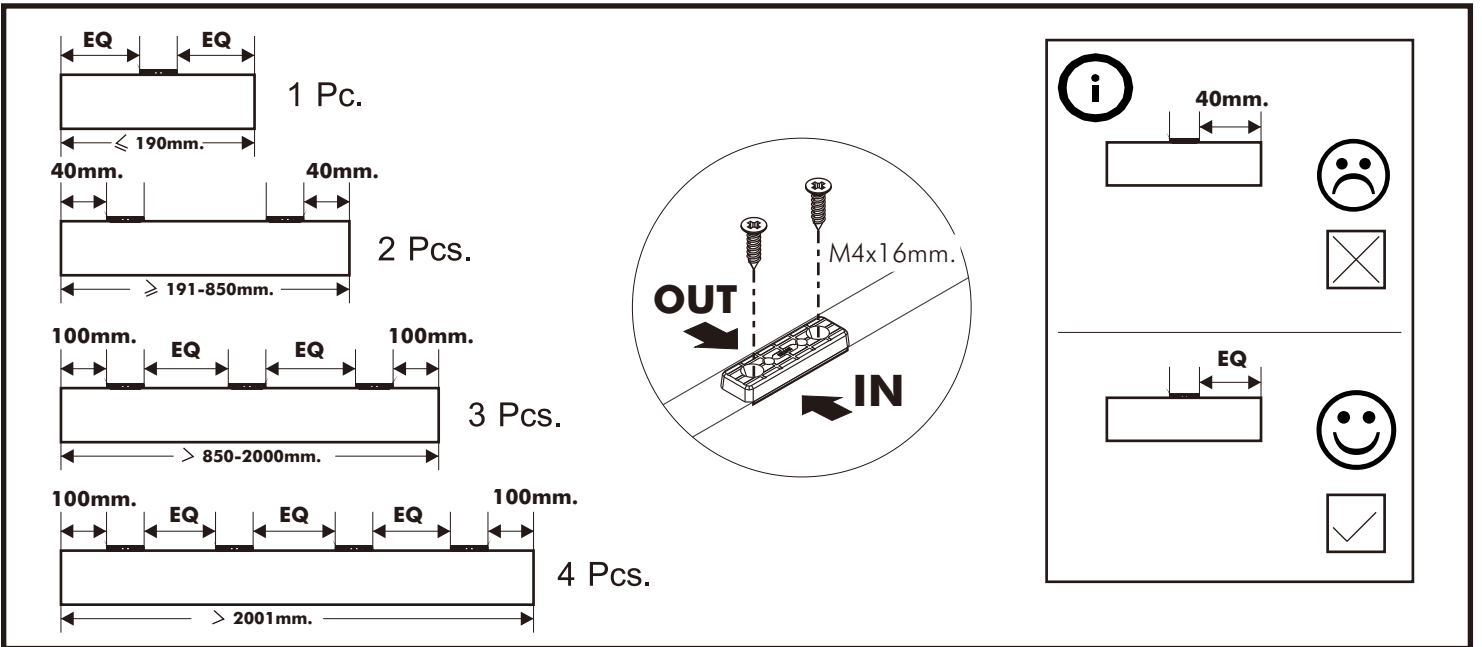

\$BLANC-P

BED 5 ft.
BED 6 ft.

CONNECT SYSTEM

HARDWARE

-BODY SET

x 4

x 4

#8x35

x 4

x 2

No.1

x 3

M4x16mm.

x 19

#M8

x 4

#M8

x 4

#TFL4 M8x50

x 4

JCB+ M6x60

x 6

M4x16mm.

x 16

x 8

ASSEMBLY

-BODY SET

1.

2.

3.

4.