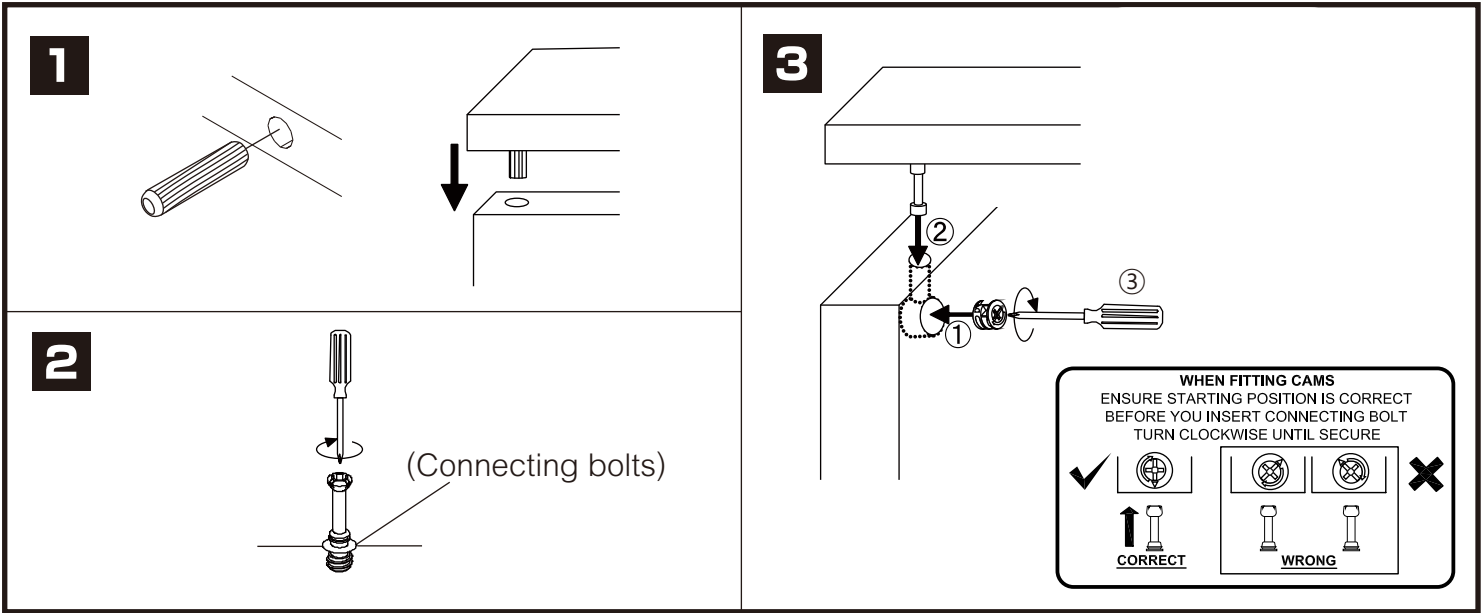

\$BLANC-P

BED 5 ft.
BED 6 ft.

CONNECT SYSTEM

HARDWARE

-BODY SET

x 4

x 4

#8x35