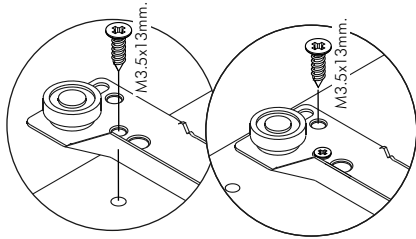

ILLUSION-P

TV cabinet 180 cm.

CONNECT SYSTEM

28mm.

1

2

HARDWARE

-BODY SET

- 
x 16

x 16

x 42

 M4x40mm.
x 8

x 8
- 
x 14

x 1

 M4.5x16mm.
x 1

 M4x40mm.
x 4

 M4x16mm.
x 80
- 
x 6

 M4x16mm.
x 3

x 12

x 8

 M4x50mm.
x 10
- 
x 2

x 1

 M3.5x20mm.
x 6

x 1

x 5

 #5x3/4"
x 1

x 1

ASSEMBLY

-BODY SET

1.

2.

3.