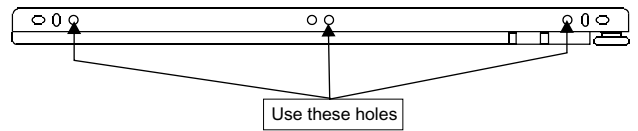

ILLUSION-P

TV cabinet 180 cm.

CONNECT SYSTEM

28mm.

1

2

HARDWARE

-BODY SET

- 
x 16

x 16

x 42

 M4x40mm.
x 8

x 8
- 
x 14

x 1

 M4.5x16mm.
x 1

 M4x40mm.
x 4

 M4x16mm.
x 80
- 
x 6

 M4x16mm.
x 3

x 12

x 8

 M4x50mm.
x 10
- 
x 2

x 1

 M3.5x20mm.
x 6

x 1