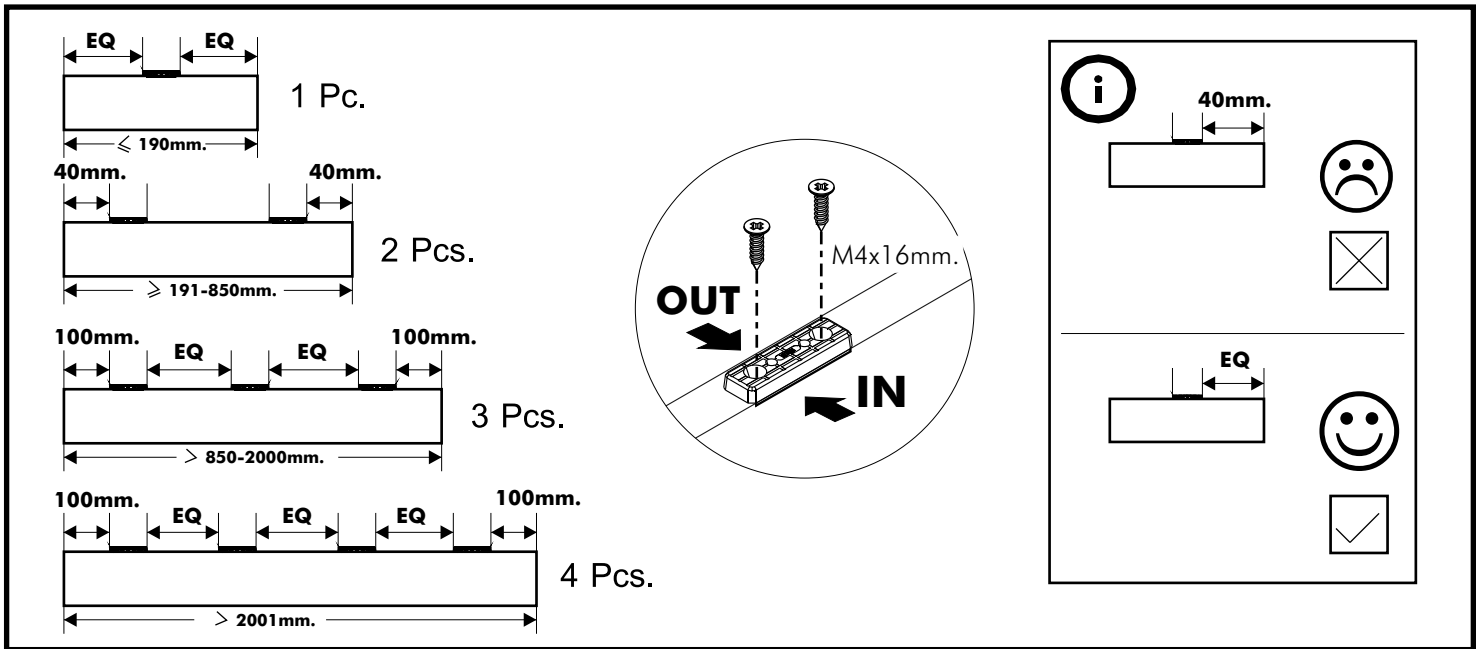

ILLUSION-P

TV cabinet 180 cm.

CONNECT SYSTEM

28mm.

1

2

HARDWARE

-BODY SET

- 
x 16

x 16

x 42

 M4x40mm.
x 8

x 8
- 
x 14

x 1

 M4.5x16mm.
x 1

 M4x40mm.
x 4

 M4x16mm.
x 80
- 
x 6

 M4x16mm.
x 3

x 12

x 8

 M4x50mm.
x 10
- 
x 2

x 1

 M3.5x20mm.
x 6

x 1

x 5

 #5x3/4"
x 1

x 1

ASSEMBLY

-BODY SET

1.

2.

3.