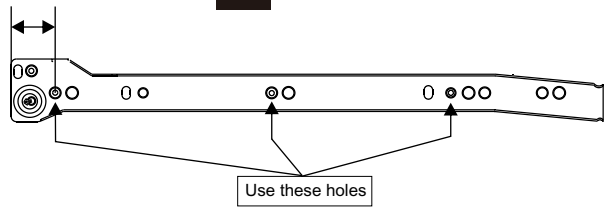

ILLUSION-P

TV cabinet 180 cm.

CONNECT SYSTEM

28mm.

1

2

HARDWARE

-BODY SET

- 
x 16

x 16

x 42

 M4x40mm.
x 8

x 8
- 
x 14

x 1

 M4.5x16mm.
x 1

 M4x40mm.
x 4

 M4x16mm.
x 80
- 
x 6

 M4x16mm.
x 3

x 12

x 8

 M4x50mm.
x 10
- 
x 2

x 1

 M3.5x20mm.
x 6

x 1

x 5

 #5x3/4"
x 1

x 1

ASSEMBLY

-BODY SET

1.

2.

3.