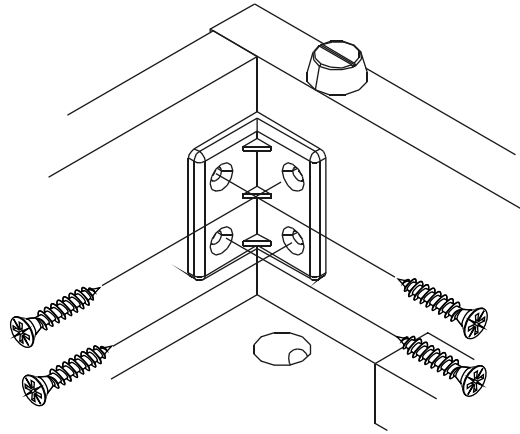

ILLUSION-P

TV cabinet 180 cm.

CONNECT SYSTEM

28mm.

1

2

HARDWARE

-BODY SET

- 
x 16

x 16

x 42

 M4x40mm.
x 8

x 8
- 
x 14

x 1

 M4.5x16mm.
x 1

 M4x40mm.
x 4

 M4x16mm.
x 80
- 
x 6

 M4x16mm.
x 3

x 12

x 8

 M4x50mm.
x 10
- 
x 2

x 1

 M3.5x20mm.
x 6

x 1

x 5

 #5x3/4"
x 1

x 1

ASSEMBLY

-BODY SET

1.

2.

3.