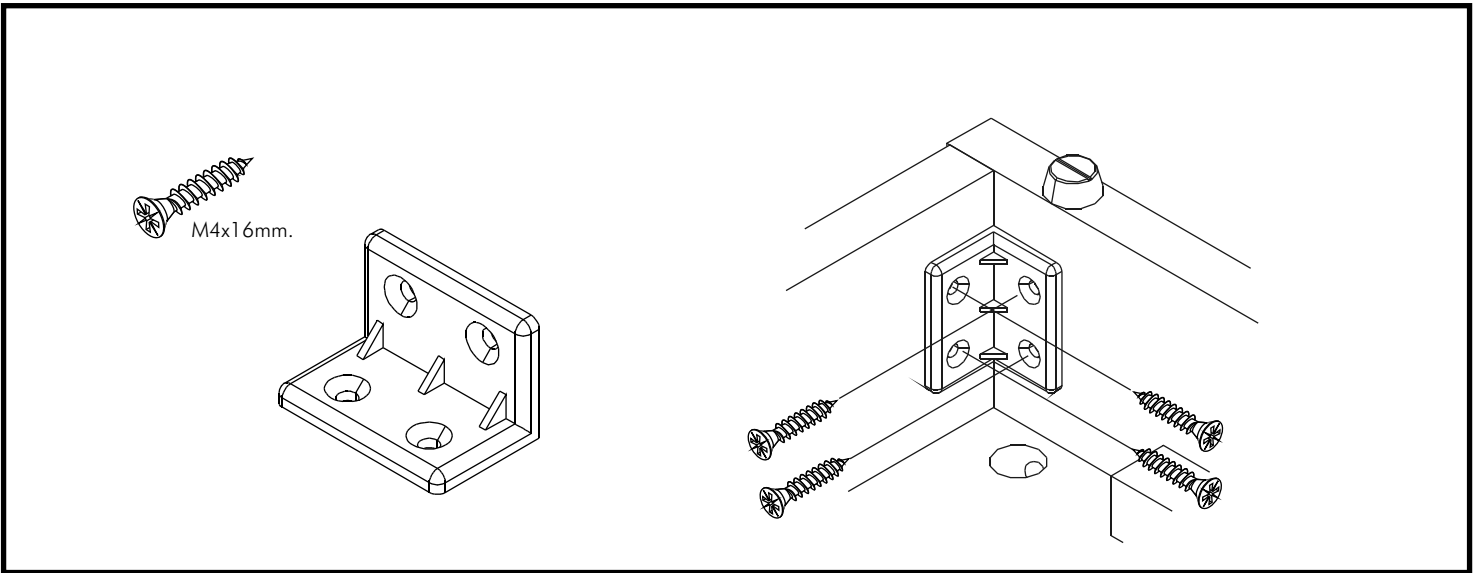

ILLUSION-P

BED 5 ft.

BED 6 ft.

CONNECT SYSTEM

HARDWARE

-BODY SET

x 4

x 4

(10x50)

x 8

M8x90

x 4/4

x 4

x 1

M4x16

x 54