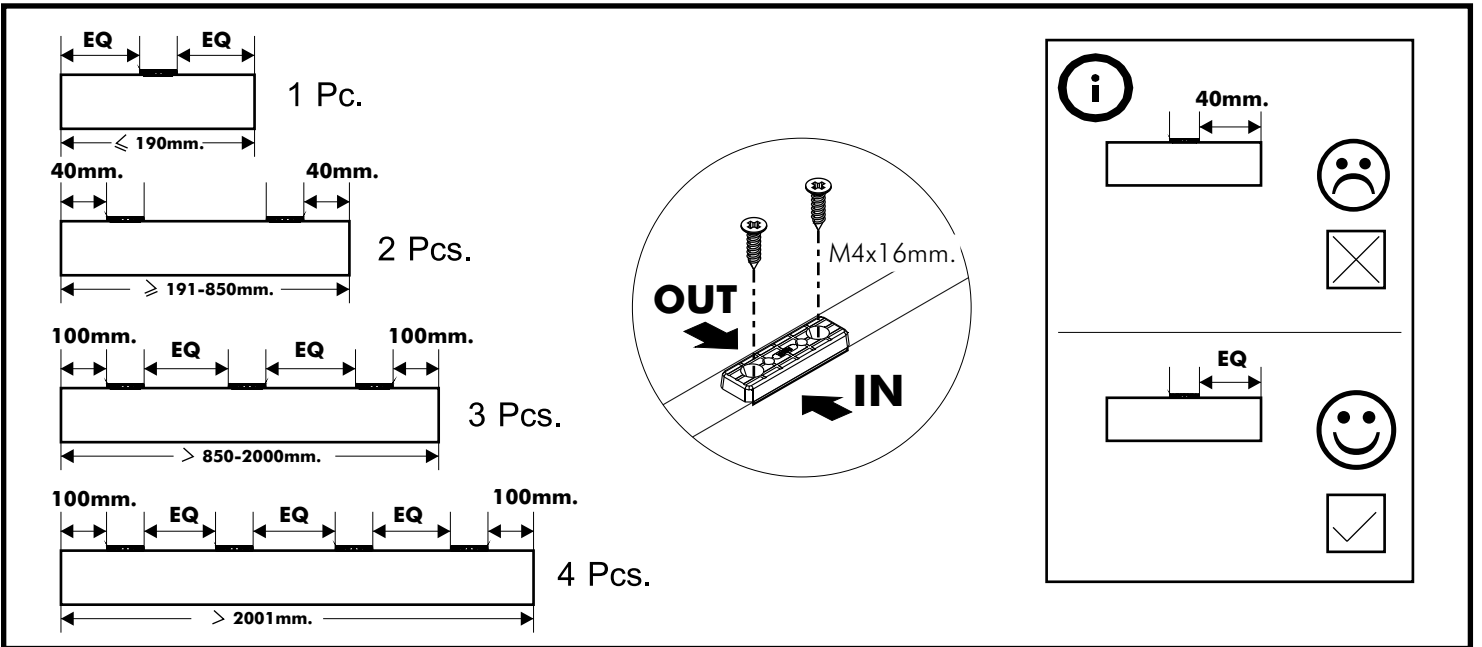

ILLUSION-P

BED 5 ft.

BED 6 ft.

CONNECT SYSTEM

HARDWARE

-BODY SET

x 4

x 4

(10x50)

x 8

M8x90

x 4/4

x 4

x 1

M4x16

x 54