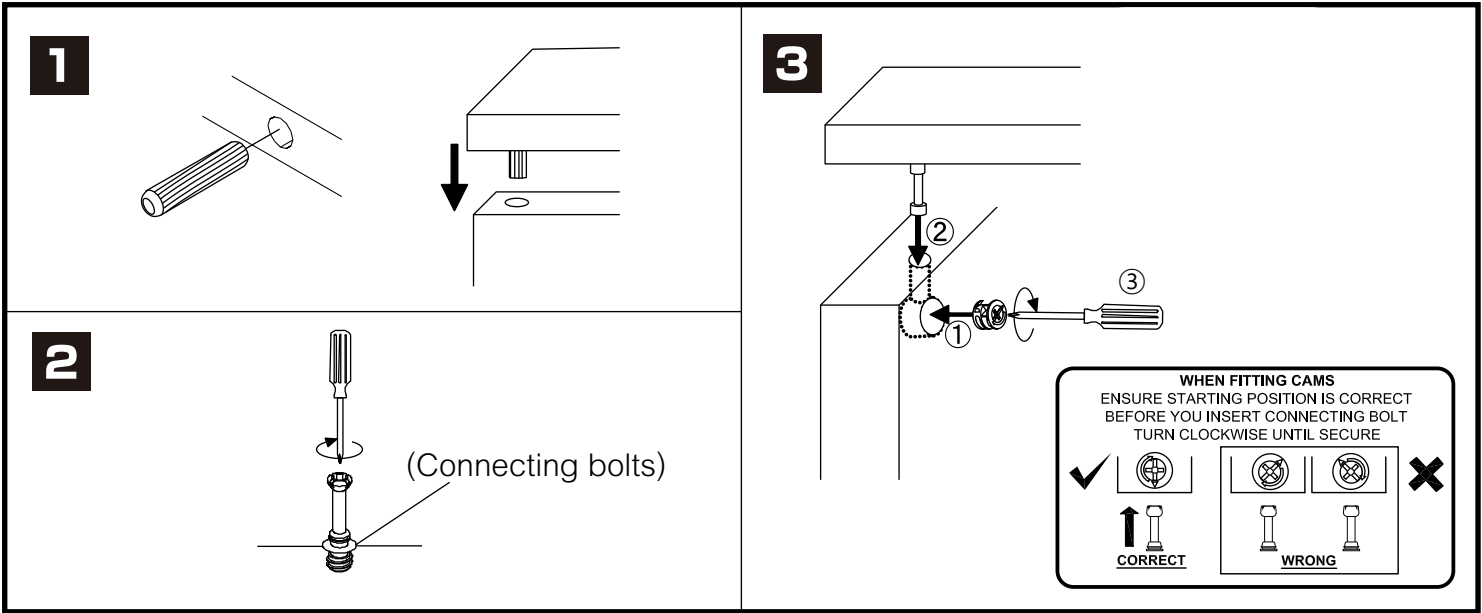

ILLUSION-P

BED 5 ft.

BED 6 ft.

CONNECT SYSTEM

HARDWARE

-BODY SET

x 4

x 4