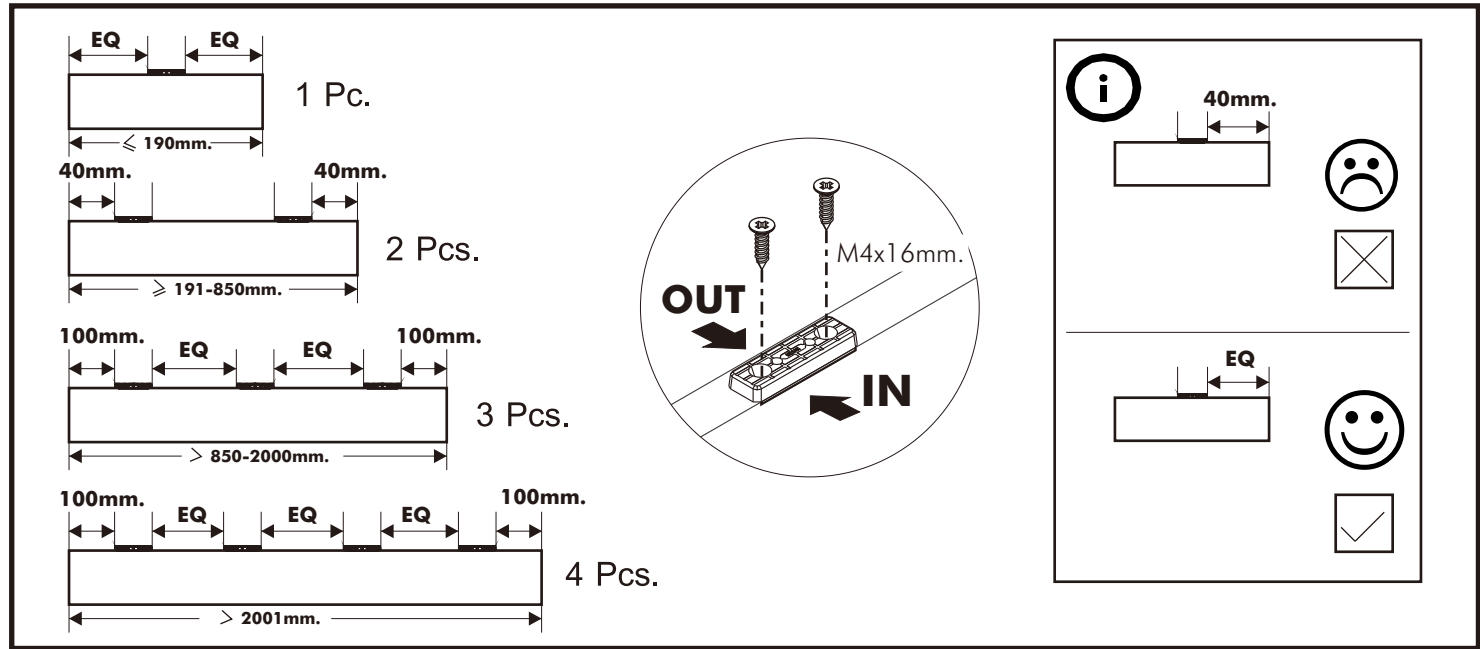

PLAY1-P

Coffee table 100 cm.

CONNECT SYSTEM

HARDWARE

-BODY SET

x 6

x 4

x 8

x 6

x 12

x 12

x 4

x 20

x 10

1.

2.