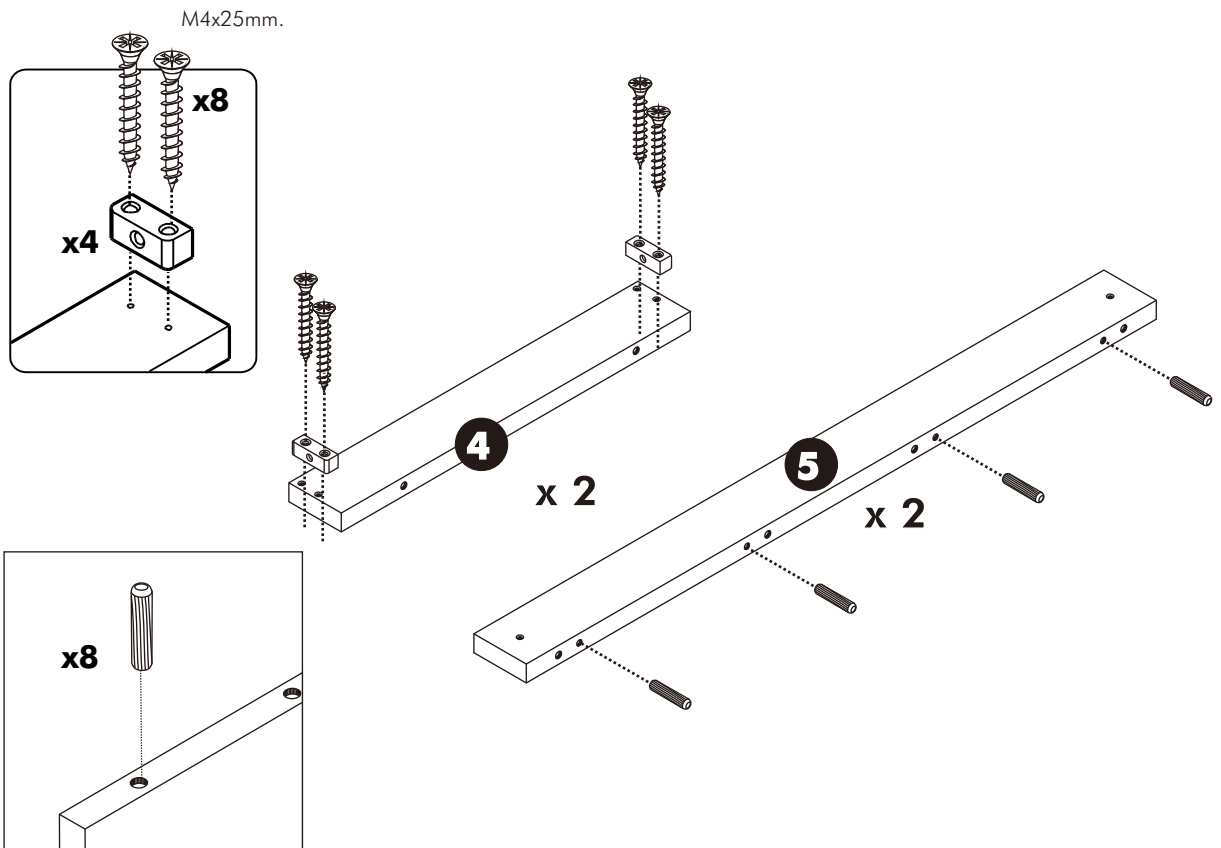

PLAY1-P

Coffee table 100 cm.

CONNECT SYSTEM

HARDWARE

-BODY SET

x 6

x 4

x 8

x 6

x 12

x 12

x 4

x 20

x 10

1.

2.