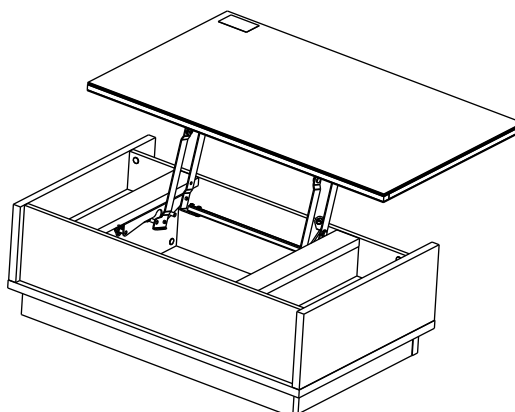

PLAY1-P

Coffee table 100 cm.

CONNECT SYSTEM

HARDWARE

-BODY SET

x 6

x 4

x 8

x 6

x 12

x 12

x 4

x 20

x 10

1.

2.