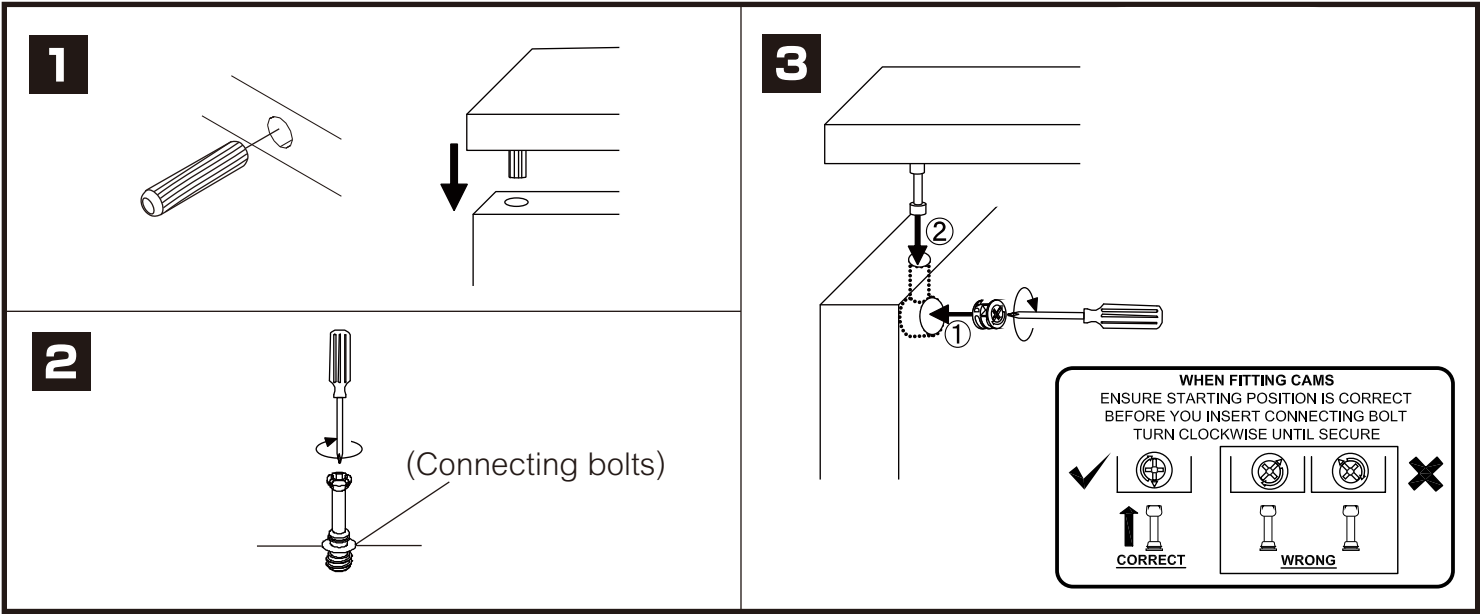

PLAY1-P

Coffee table 100 cm.

CONNECT SYSTEM

HARDWARE

-BODY SET

x 6

x 4

x 8