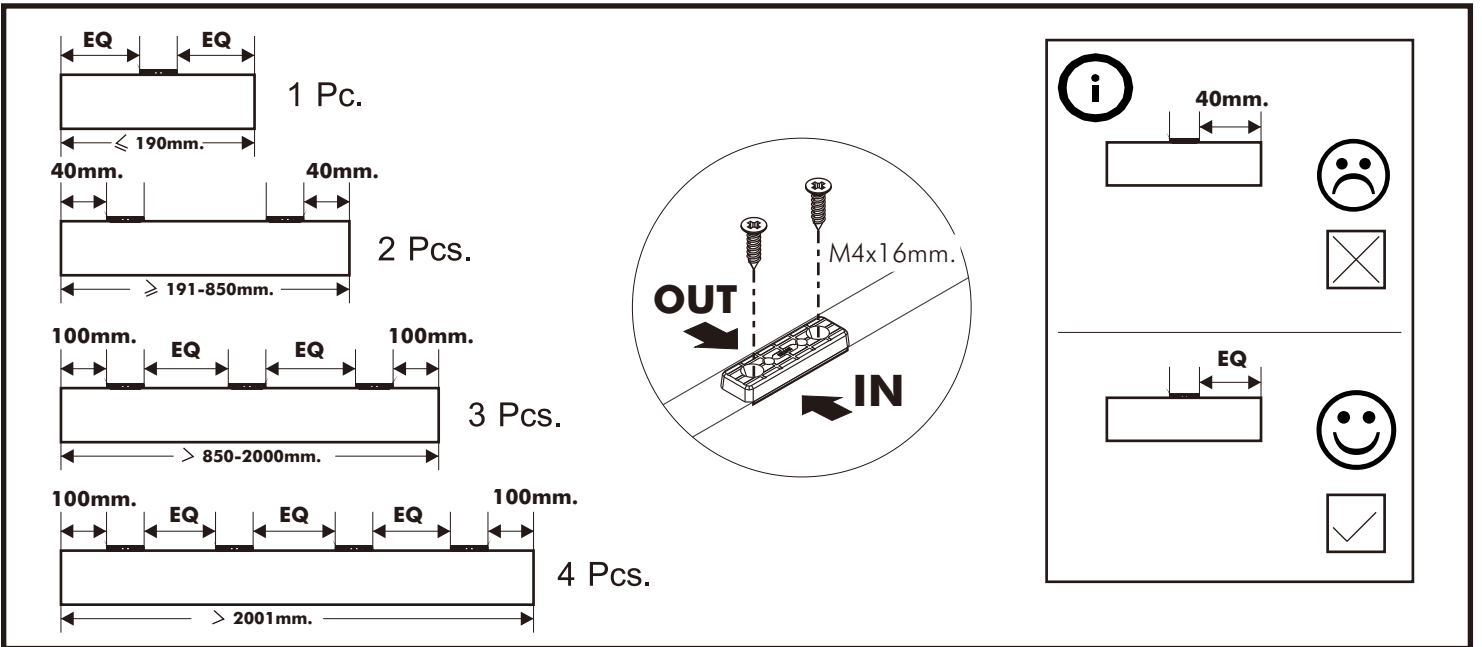

# \$BLANC-P

**BED 3.5 ft.**

# HARDWARE

-BODY SET

**X 4**

**X 4**

#8x35

**X 4**