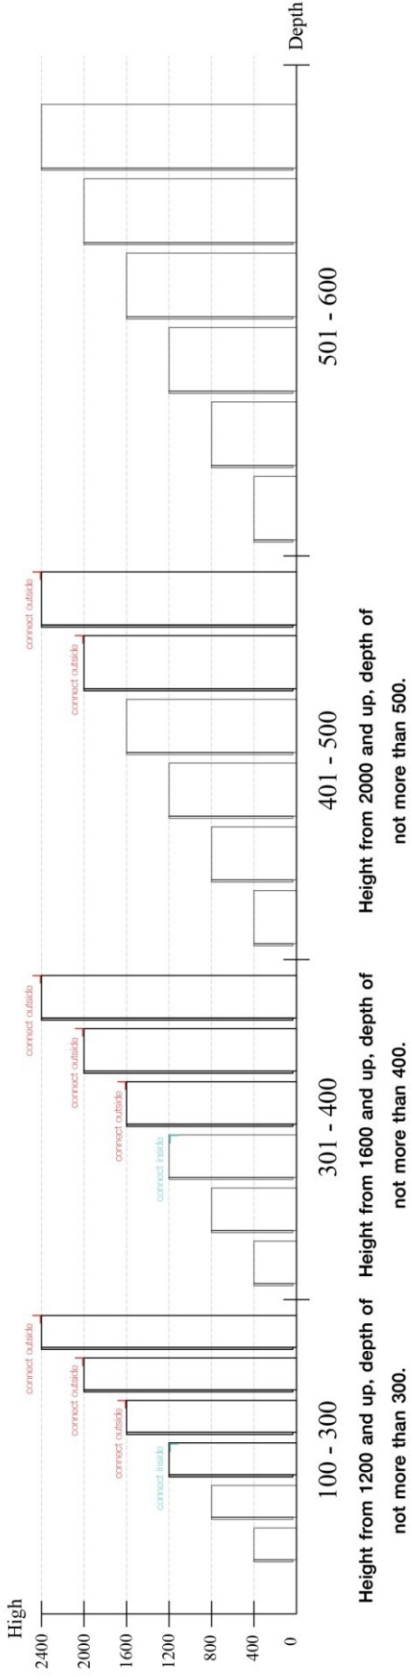

The Standard for identifying which mounted safety fall protection fitting to use **Note : That children's products must be installed with all anti-falling fittings.**

■ Mounted fall protection fittings

■ Category : Cabinet with open doors