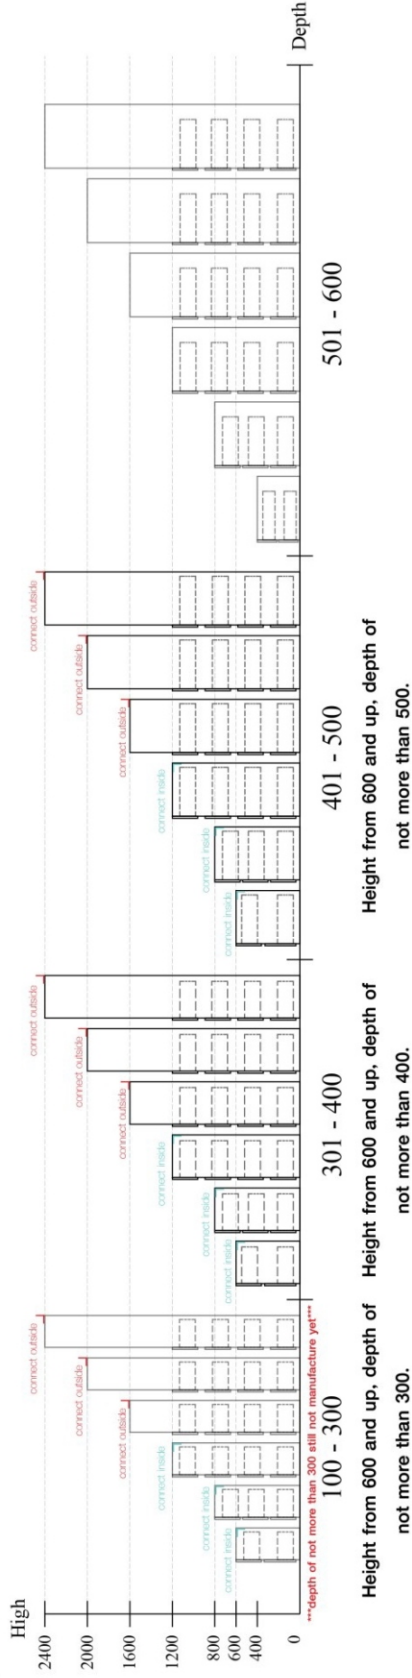

■ Category : Chest of drawers