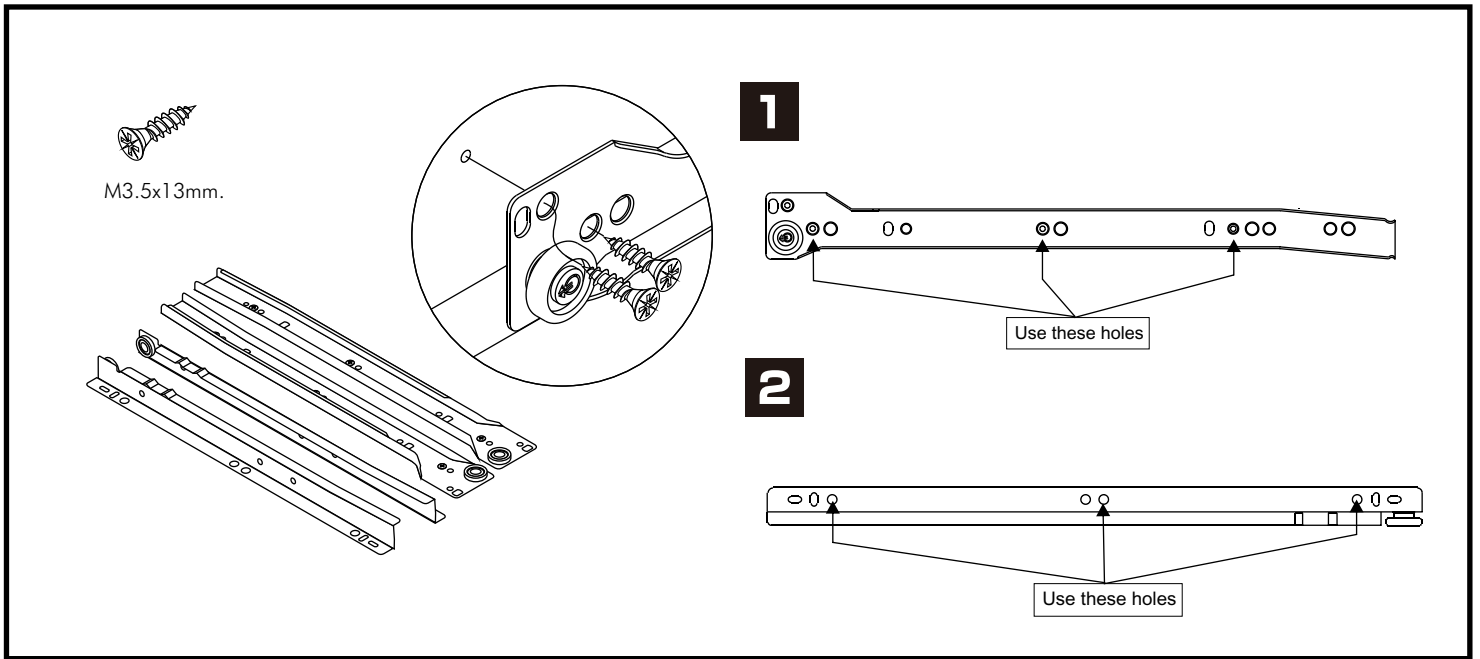

SEONA-P

Night table 39Cm.

CONNECT SYSTEM

The Standard for identifying which mounted safety fall protection fitting to use **Note : That children's products must be installed with all anti-falling fittings.**

x 24

x 4

x 1

M4x16mm.

x 8

M4x16mm.

x 1

M5x50mm.

x 1

M4x40mm.

x 12

x 1

-DRAWER SET

x 1

M3.5x13mm.

x 14

M4x40mm.

x 8

M6x23mm.

x 4

x 1

1.

2.

3.