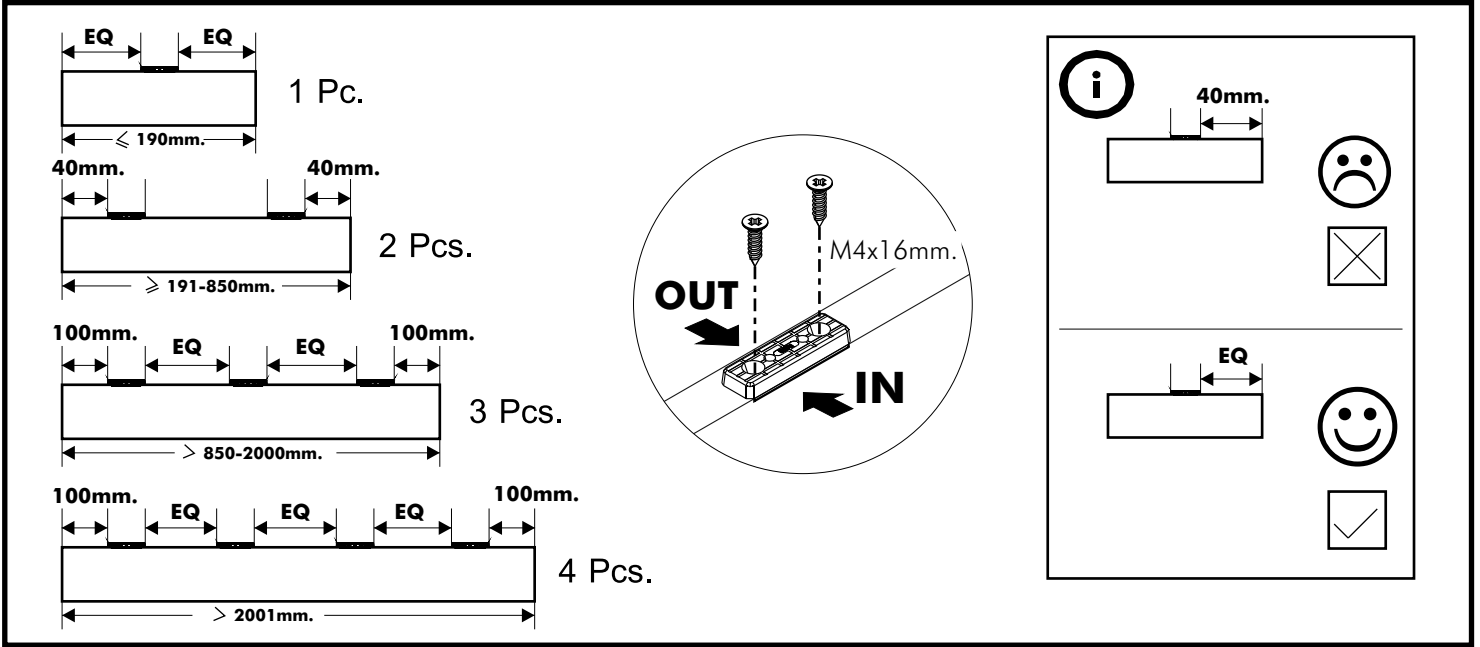

SEONA-P

Night table 39Cm.

CONNECT SYSTEM

The Standard for identifying which mounted safety fall protection fitting to use **Note : That children's products must be installed with all anti-falling fittings.**

x 24

x 4

x 1

M4x16mm.

x 8

M4x16mm.

x 1

M5x50mm.

x 1

M4x40mm.

x 12

x 1

-DRAWER SET

x 1

M3.5x13mm.

x 14

M4x40mm.

x 8

M6x23mm.

x 4

x 1

1.

2.

3.