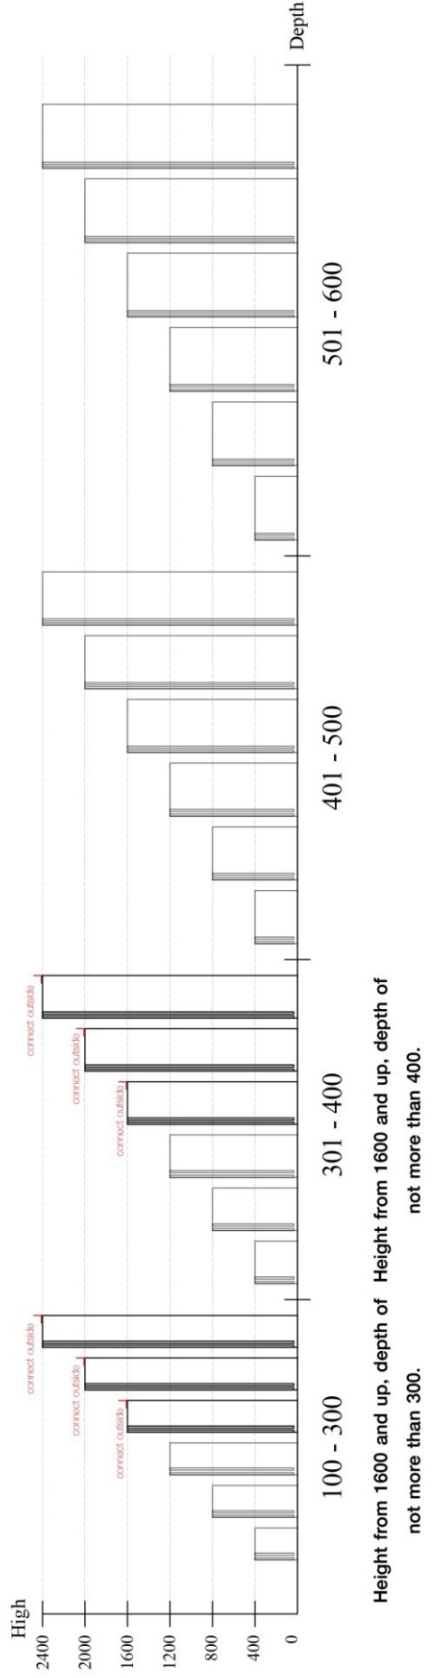

■ Category : Sliding door cabinet / Open cabinet