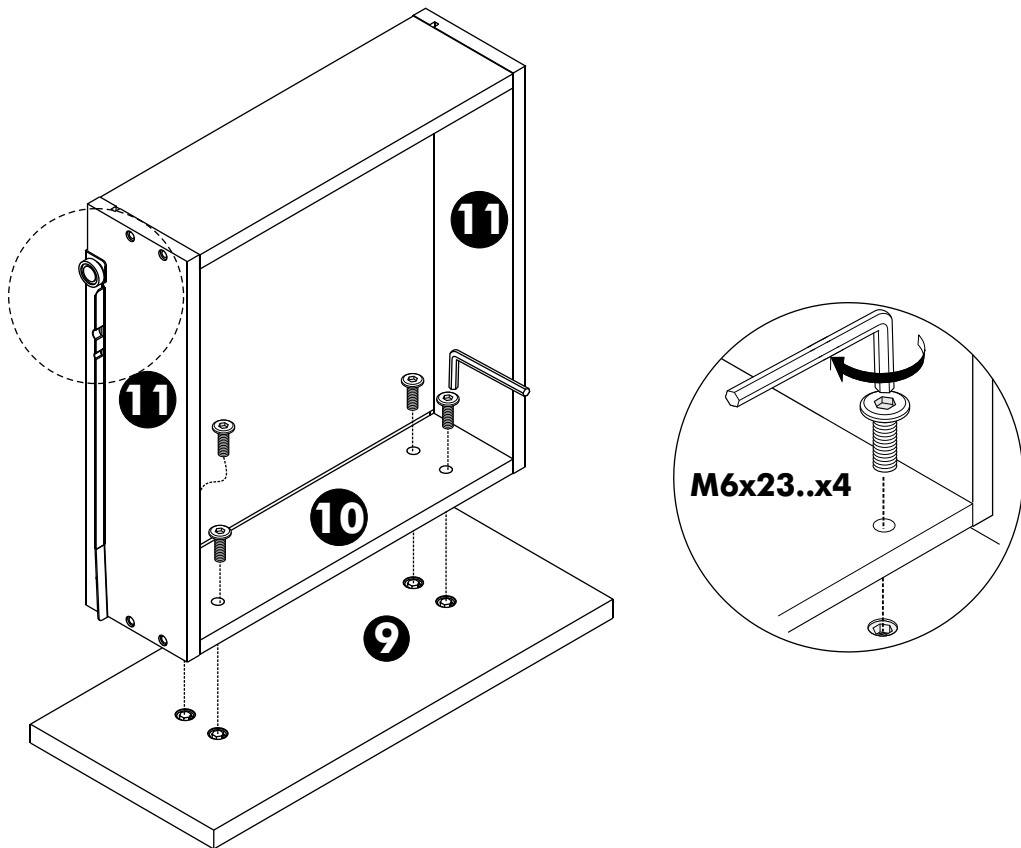

SEONA-P

Night table 39Cm.

CONNECT SYSTEM

The Standard for identifying which mounted safety fall protection fitting to use **Note : That children's products must be installed with all anti-falling fittings.**

M4x40mm.

x 8

M6x23mm.

x 4

x 1

1.

2.

3.

4.

M4x40..x2

5.

6.

7.

8.

9.