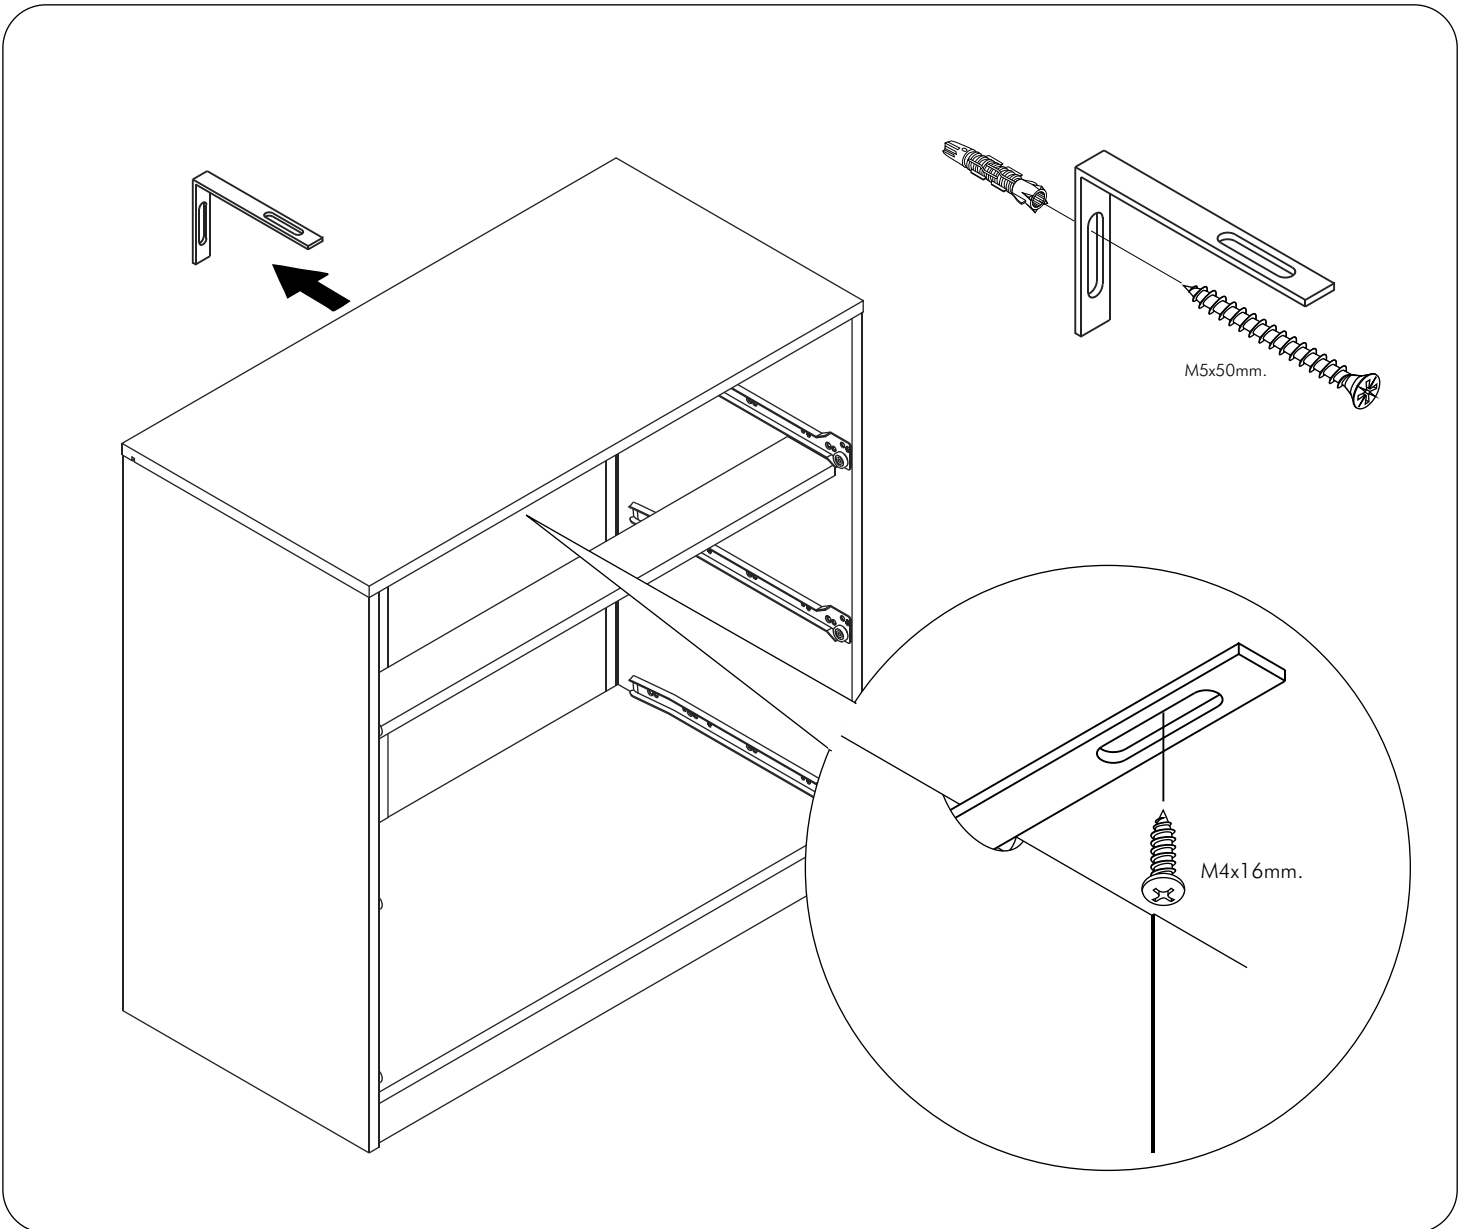

SEONA-P

Night table 39Cm.

CONNECT SYSTEM

The Standard for identifying which mounted safety fall protection fitting to use **Note : That children's products must be installed with all anti-falling fittings.**

■ Mounted fall protection fittings

■ Category : Cabinet with open doors

■ Category : Chest of drawers

■ Category : Sliding door cabinet / Open cabinet

HARDWARE

-BODY SET

x 6

x 6

x 24

x 4

x 1

M4x16mm.

x 8

M4x16mm.

x 1

M5x50mm.

x 1

M4x40mm.

x 12

x 1

-DRAWER SET

x 1

M3.5x13mm.

x 14