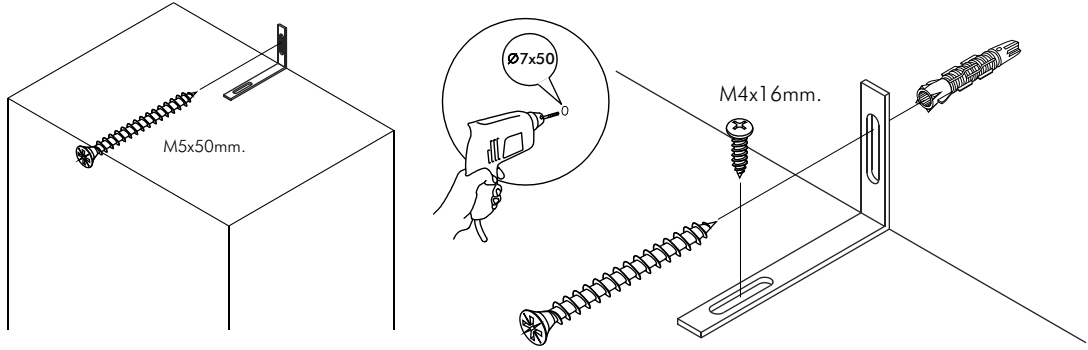

SEONA-P

Night table 39Cm.

CONNECT SYSTEM

The Standard for identifying which mounted safety fall protection fitting to use **Note : That children's products must be installed with all anti-falling fittings.**

x 24

x 4

x 1

M4x16mm.

x 8

M4x16mm.

x 1

M5x50mm.

x 1

M4x40mm.

x 12

x 1

-DRAWER SET

x 1

M3.5x13mm.

x 14

M4x40mm.

x 8

M6x23mm.

x 4

x 1

1.

2.

3.