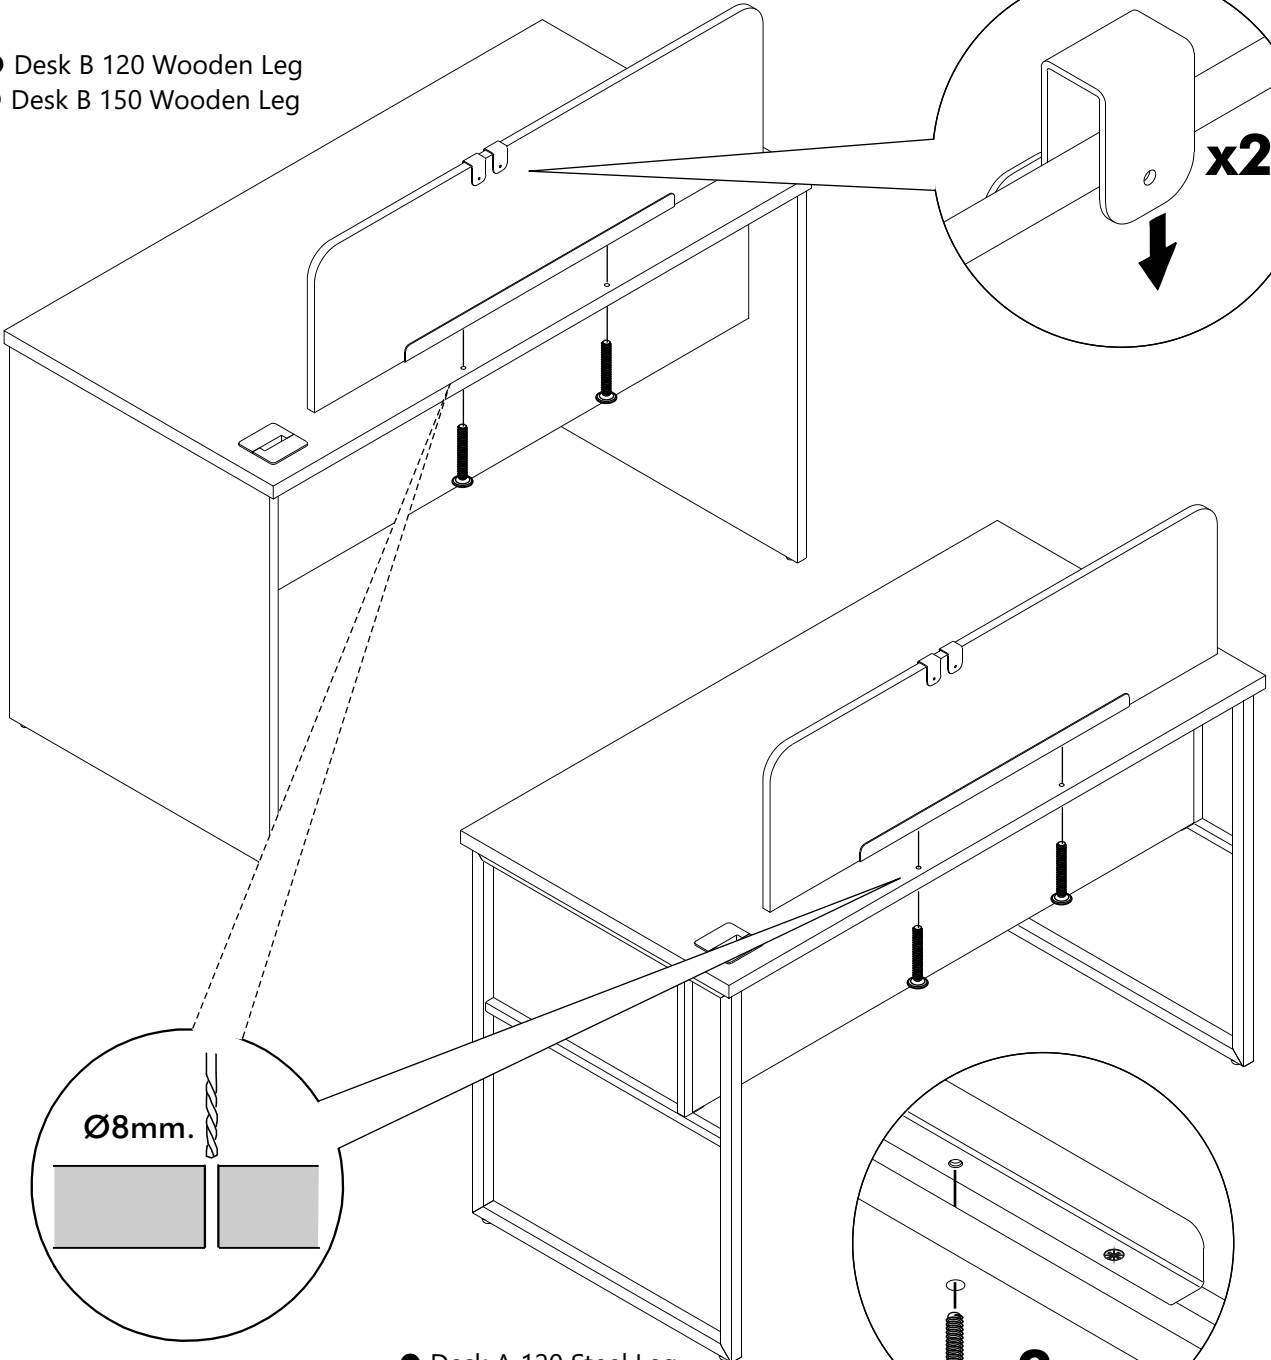

ACTIVA-P

Wooden Top Screen W100/120

HARDWARE

M6x40mm.

x 2

x 2

- Desk B 120 Wooden Leg
- Desk B 150 Wooden Leg

- Desk A 120 Steel Leg
- Desk A 150 Steel Leg