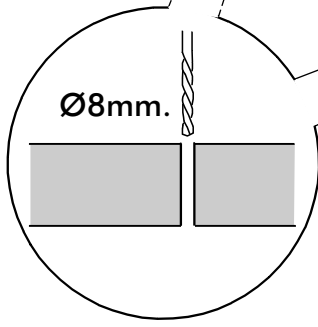

ACTIVA-P

Wooden Top Screen W100/120

HARDWARE

M6x40mm.

x 2

x 2

- Desk B 120 Wooden Leg
- Desk B 150 Wooden Leg

- Desk A 120 Steel Leg
- Desk A 150 Steel Leg