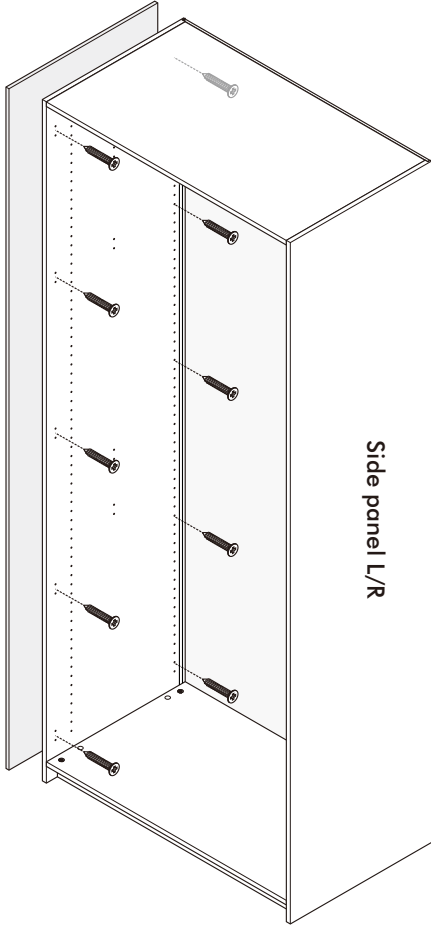

SUPREME

Side filler 69cm

CONNECT SYSTEM

HARDWARE

-BODY SET

PART

Side filler 69cm

Side panel L/R

Side filler 69cm

Side filler 69cm

Side panel L/R

Side filler 69cm