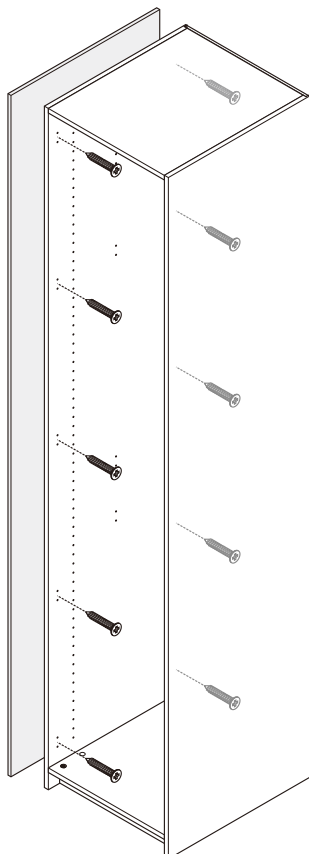

SUPREME

Side filler 69cm

CONNECT SYSTEM

HARDWARE

-BODY SET

PART

Side filler 69cm

Side panel L/R

Side filler 69cm

Side filler 69cm

Side panel L/R

Side filler 69cm