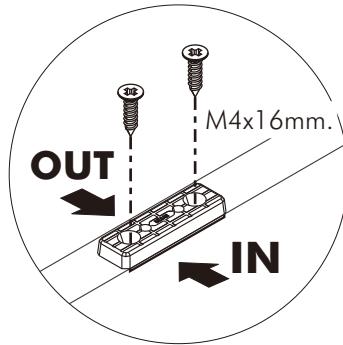

SUPREME

Side filler 69cm

CONNECT SYSTEM

HARDWARE

-BODY SET

PART

Side filler 69cm

Side panel L/R

Side filler 69cm

Side filler 69cm

Side panel L/R

Side filler 69cm