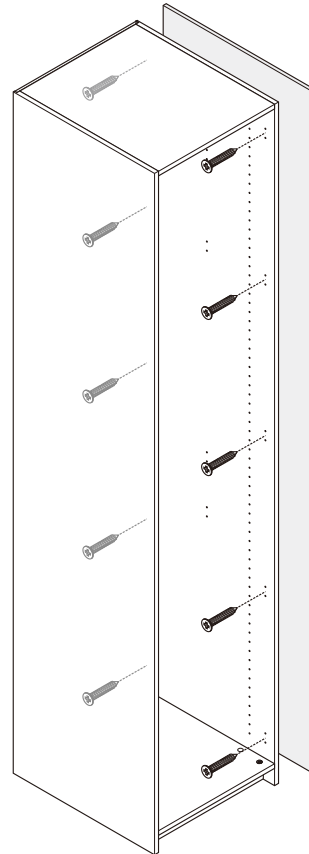

SUPREME

Side filler 69cm

CONNECT SYSTEM

HARDWARE

-BODY SET

PART

Side filler 69cm

Side panel L/R

Side filler 69cm

Side filler 69cm

Side panel L/R

Side filler 69cm