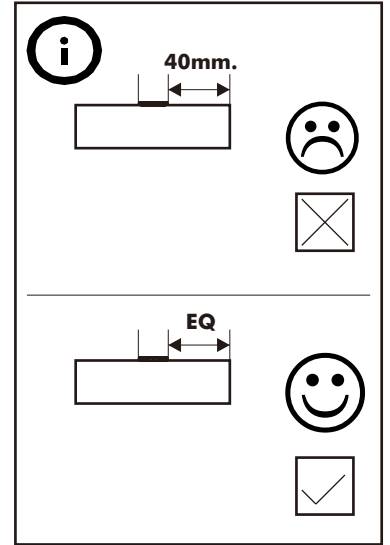

SUPREME

Side filler 69cm

CONNECT SYSTEM

HARDWARE

-BODY SET

PART

Side filler 69cm

Side panel L/R

Side filler 69cm

Side filler 69cm

Side panel L/R

Side filler 69cm