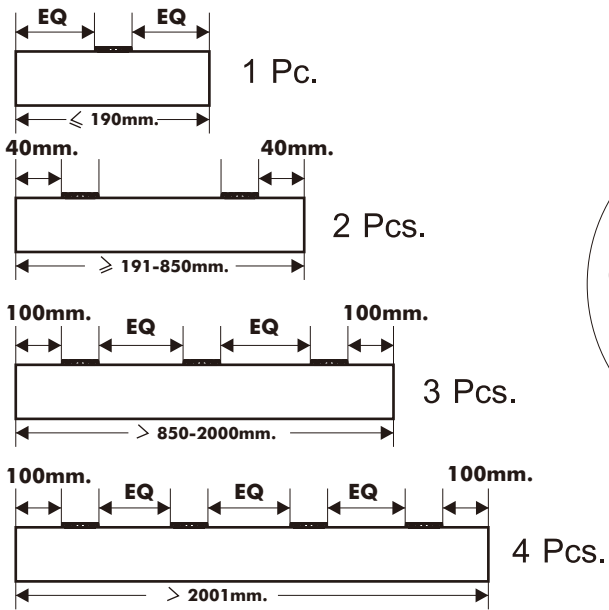

SUPREME

Side filler 69cm

CONNECT SYSTEM

HARDWARE

-BODY SET

PART

Side filler 69cm

Side panel L/R

Side filler 69cm

Side filler 69cm

Side panel L/R

Side filler 69cm