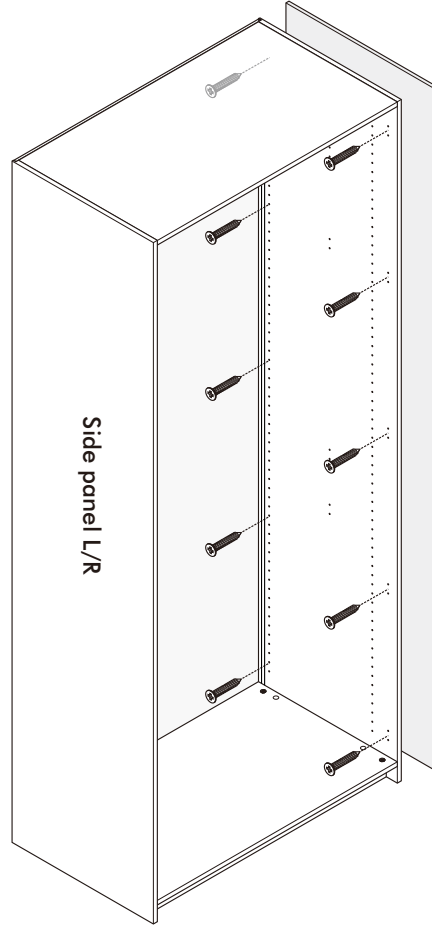

SUPREME

Side filler 69cm

CONNECT SYSTEM

HARDWARE

-BODY SET

PART

Side filler 69cm

Side panel L/R

Side filler 69cm

Side filler 69cm

Side panel L/R

Side filler 69cm