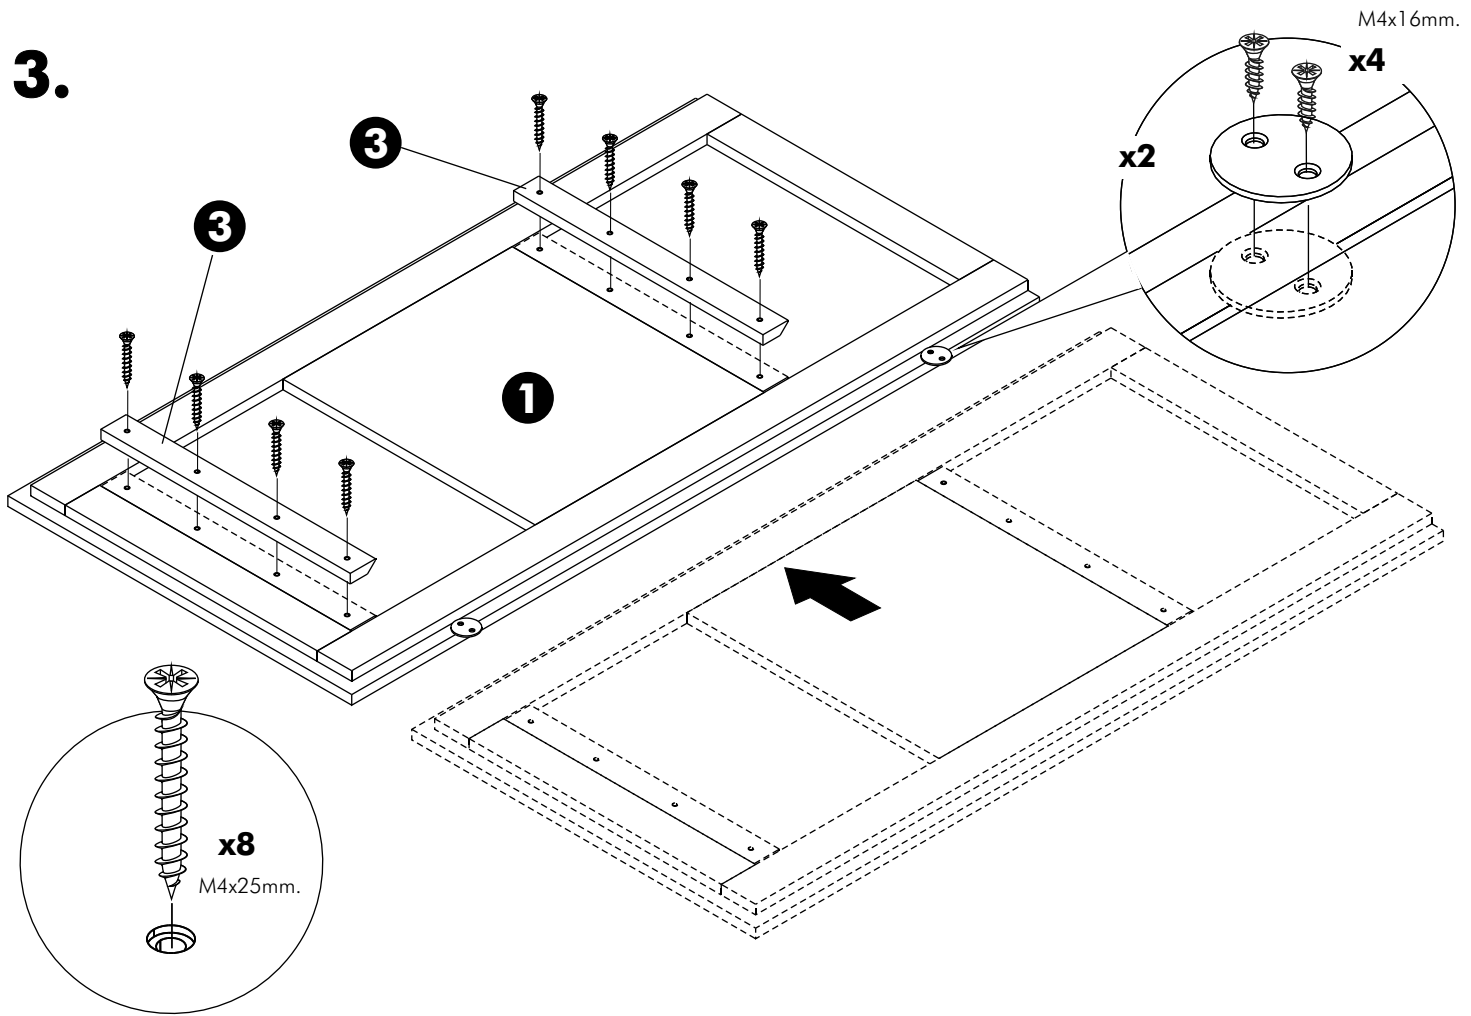

# ITALIVING

**Back panel W90H120**

**CONNECT SYSTEM**

**HARDWARE**

**x 2**

M4x16mm.

**x 4**

**x 6**

M5x70mm.

**x 6**

M4x25mm.

**x 8**

1.

2.

**3.**

**4.**