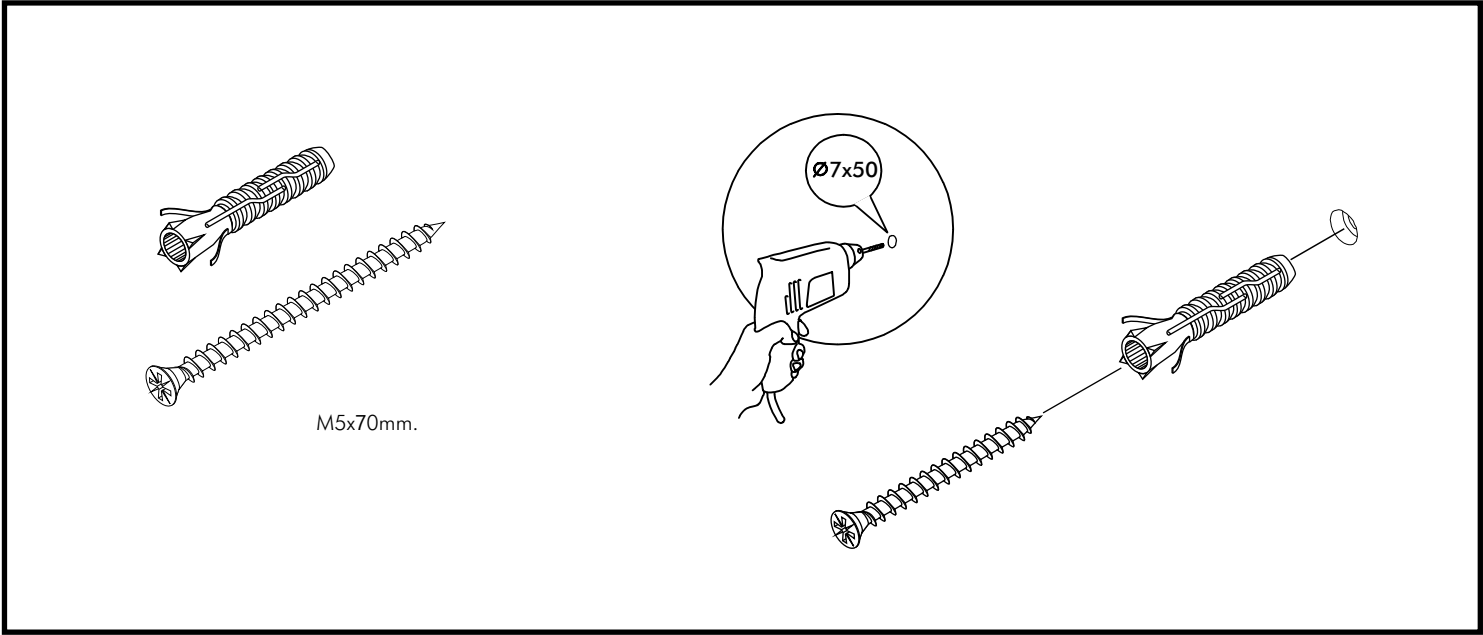

# ITALIVING

**Back panel W90H120**

**CONNECT SYSTEM**

**HARDWARE**

**x 2**

M4x16mm.

**x 4**

**x 6**

M5x70mm.

**x 6**

M4x25mm.

**x 8**

1.

2.

**3.**

**4.**