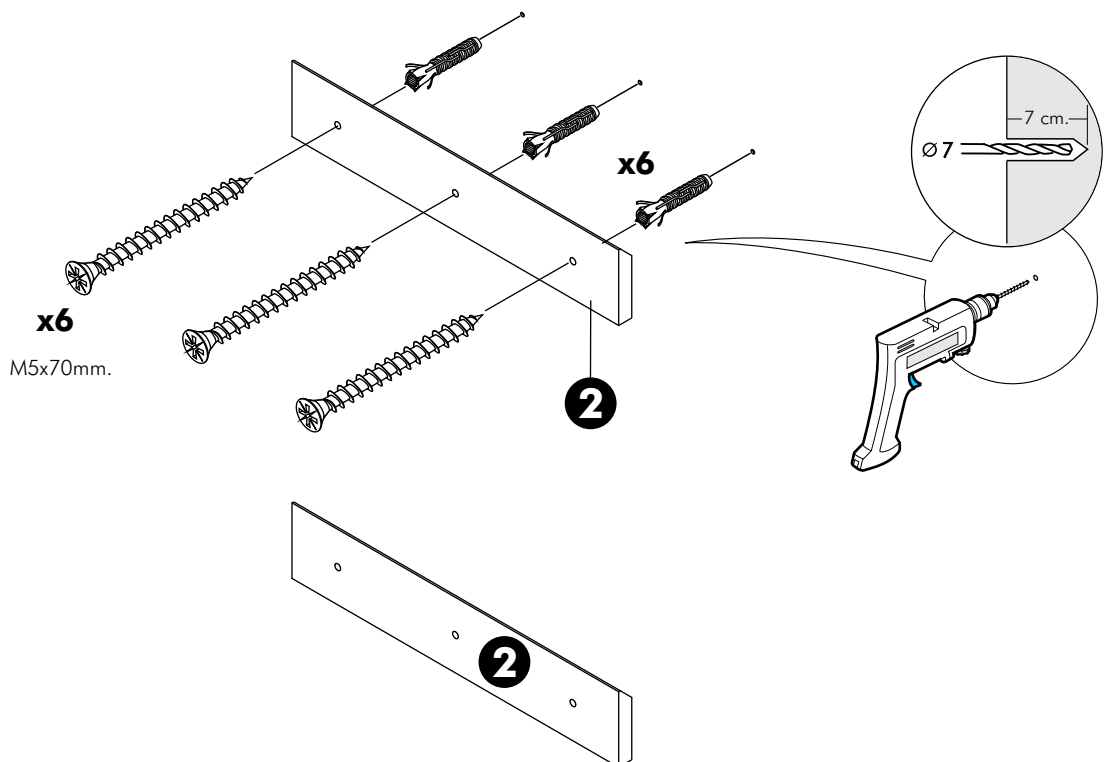

# ITALIVING

**Back panel W90H120**

**CONNECT SYSTEM**

**HARDWARE**

**x 2**

M4x16mm.

**x 4**

**x 6**

M5x70mm.

**x 6**

M4x25mm.

**x 8**

1.

2.

**3.**

**4.**