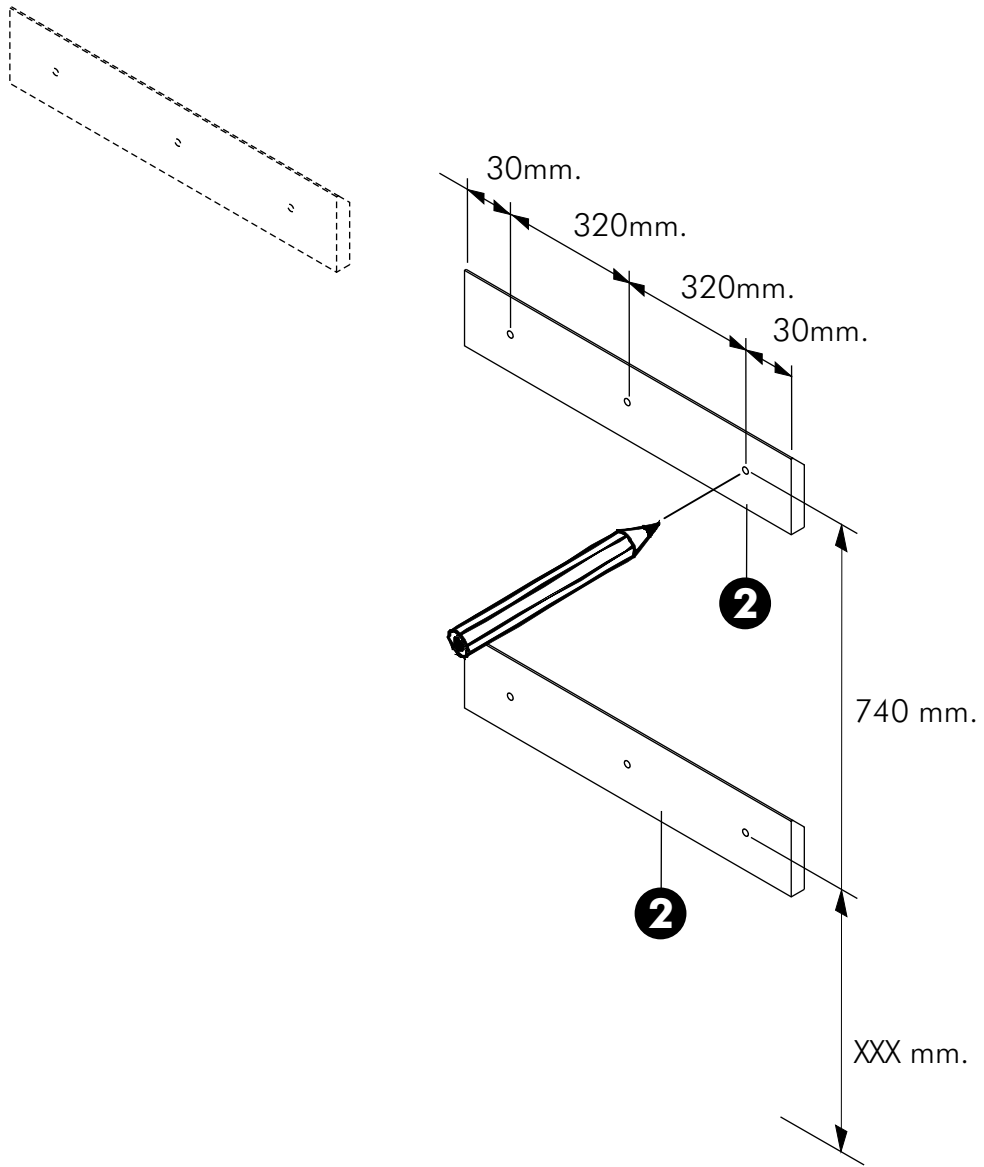

# ITALIVING

**Back panel W90H120**

**CONNECT SYSTEM**

**HARDWARE**

**x 2**

M4x16mm.

**x 4**

**x 6**

M5x70mm.

**x 6**

M4x25mm.

**x 8**

1.

2.

**3.**

**4.**