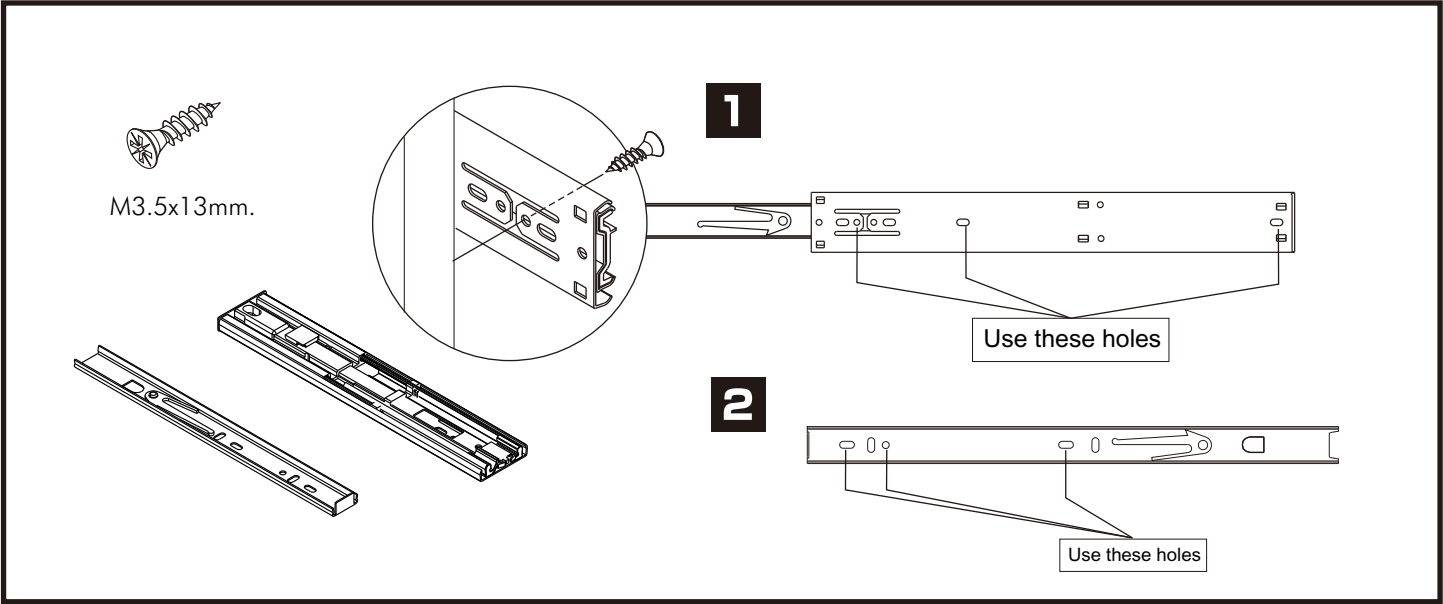

CONNECT SYSTEM