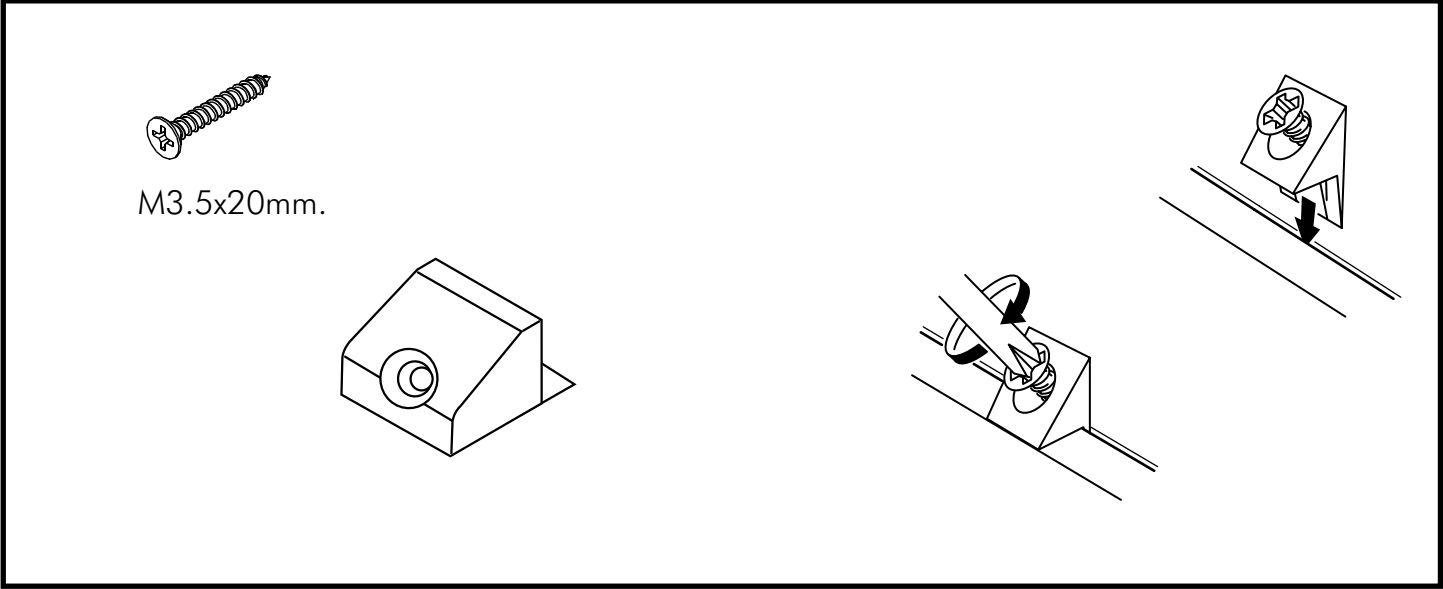

CONNECT SYSTEM