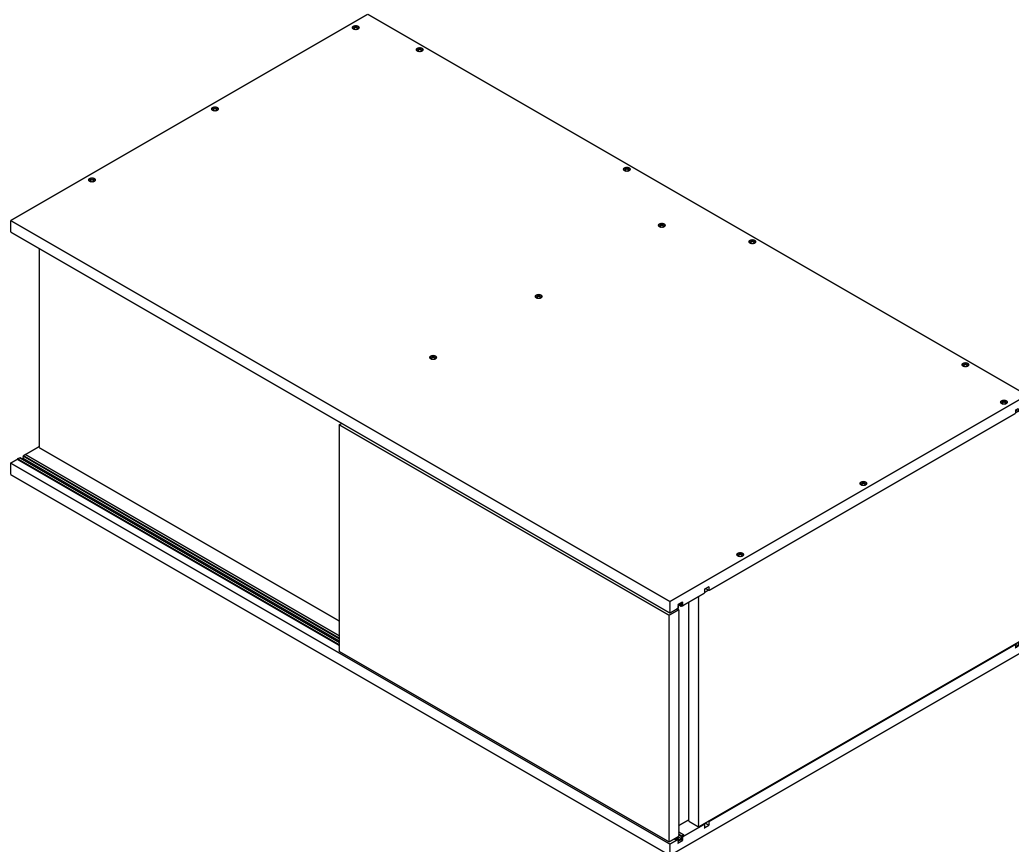

# SUPREME

**Top Wardrobe slide W120cm.**

## -BODY SET

#8x35

**X 16**

#F+M4x50

**X 29**

#P+M4x16

**X 9**

#F+M4x30