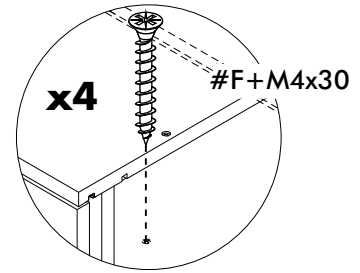

X 4

#11mm.

X 8

X 4

ASSEMBLY

-BODY SET

1.

2.

3.

4.

5.

6.

Wardrobe slide W100 cm.

ITAL-SMART Top side filler 69 cm.