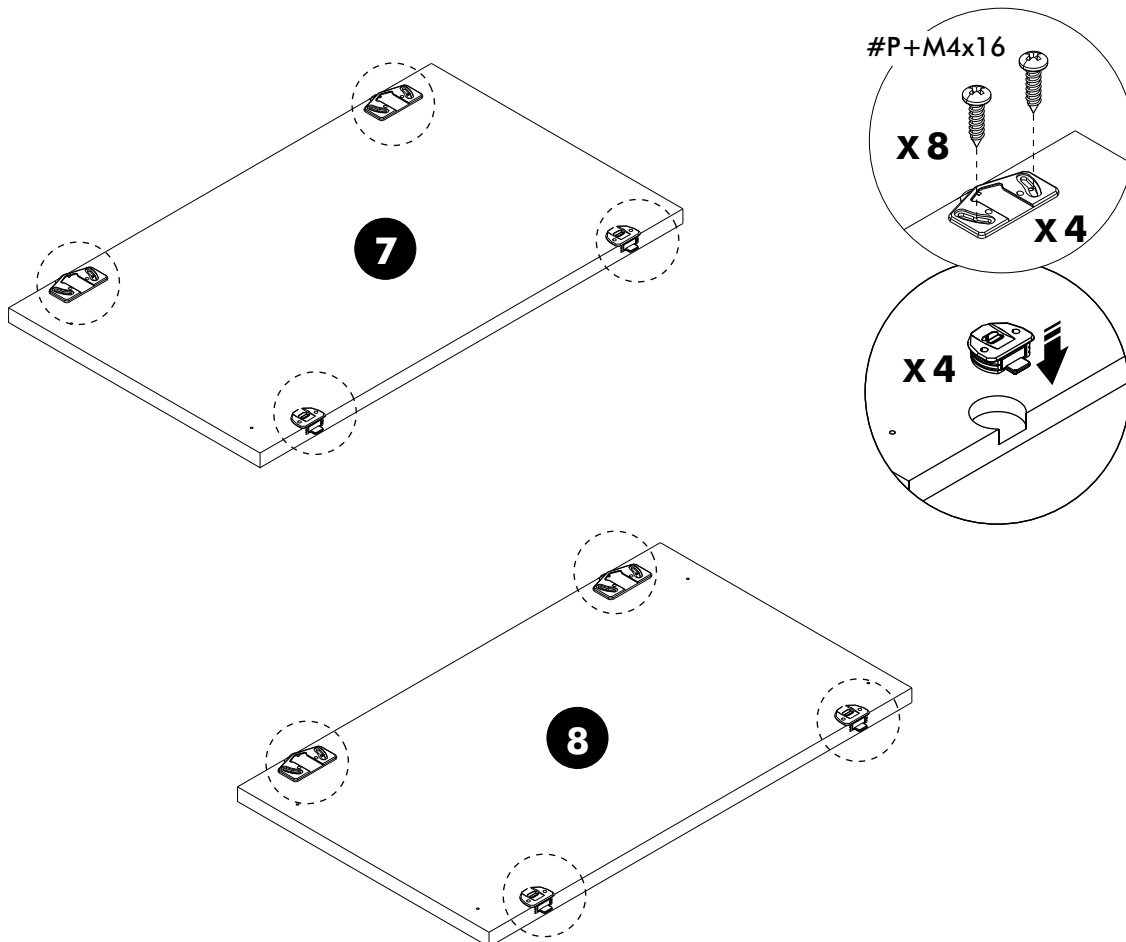

X 29

#P+M4x16

X 9

#F+M4x30

X 15

X 4 Set

#F+M3.5x20

X 4

X 4

#11mm.

X 8

X 4

ASSEMBLY

-BODY SET

1.

2.

3.

4.

5.

6.

Wardrobe slide W100 cm.

ITAL-SMART Top side filler 69 cm.