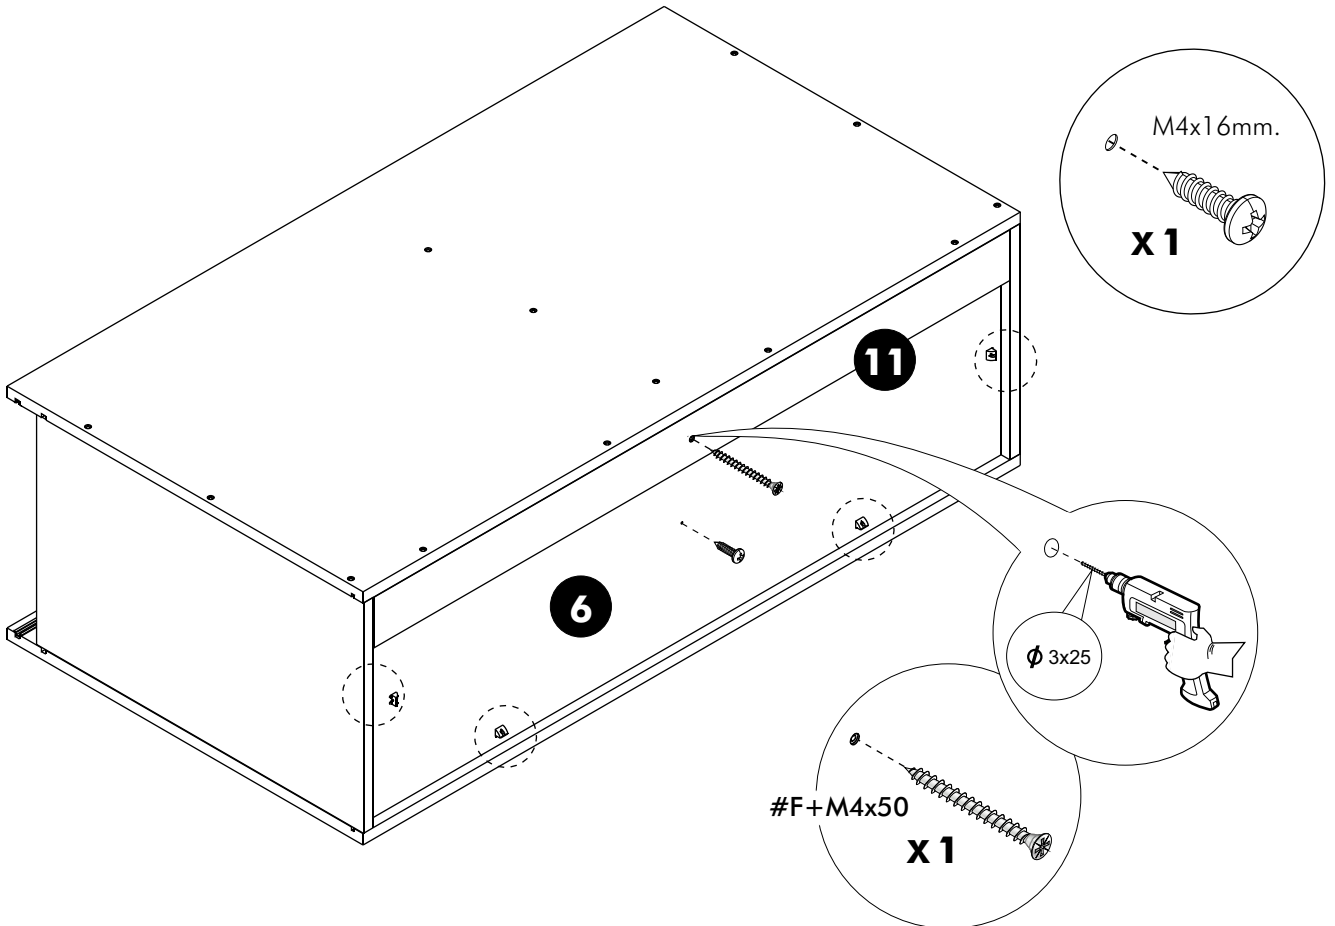

X 4

#11mm.

X 8

X 4

ASSEMBLY

-BODY SET

1.

2.

3.

4.

5.

6.

Wardrobe slide W100 cm.

ITAL-SMART Top side filler 69 cm.