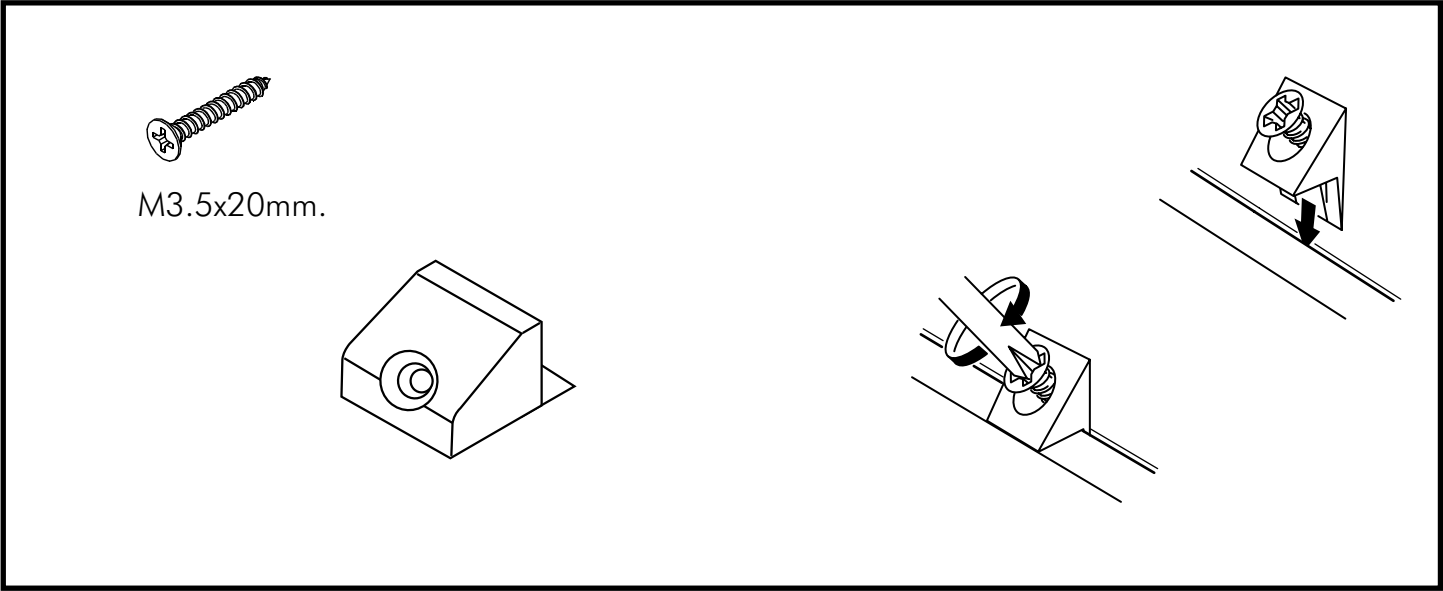

SUPREME

Top Wardrobe slide W100cm.

CONNECT SYSTEM

HARDWARE

-BODY SET

#8x35

X 16

#F+M4x50

X 29

#P+M4x16

X 9

#F+M4x30

X 15

X 4 Set

#F+M3.5x20

X 4

X 4

#11mm.

X 8

X 4

ASSEMBLY

-BODY SET

1.

2.

3.

4.

5.

6.

Wardrobe slide W100 cm.

ITAL-SMART Top side filler 69 cm.