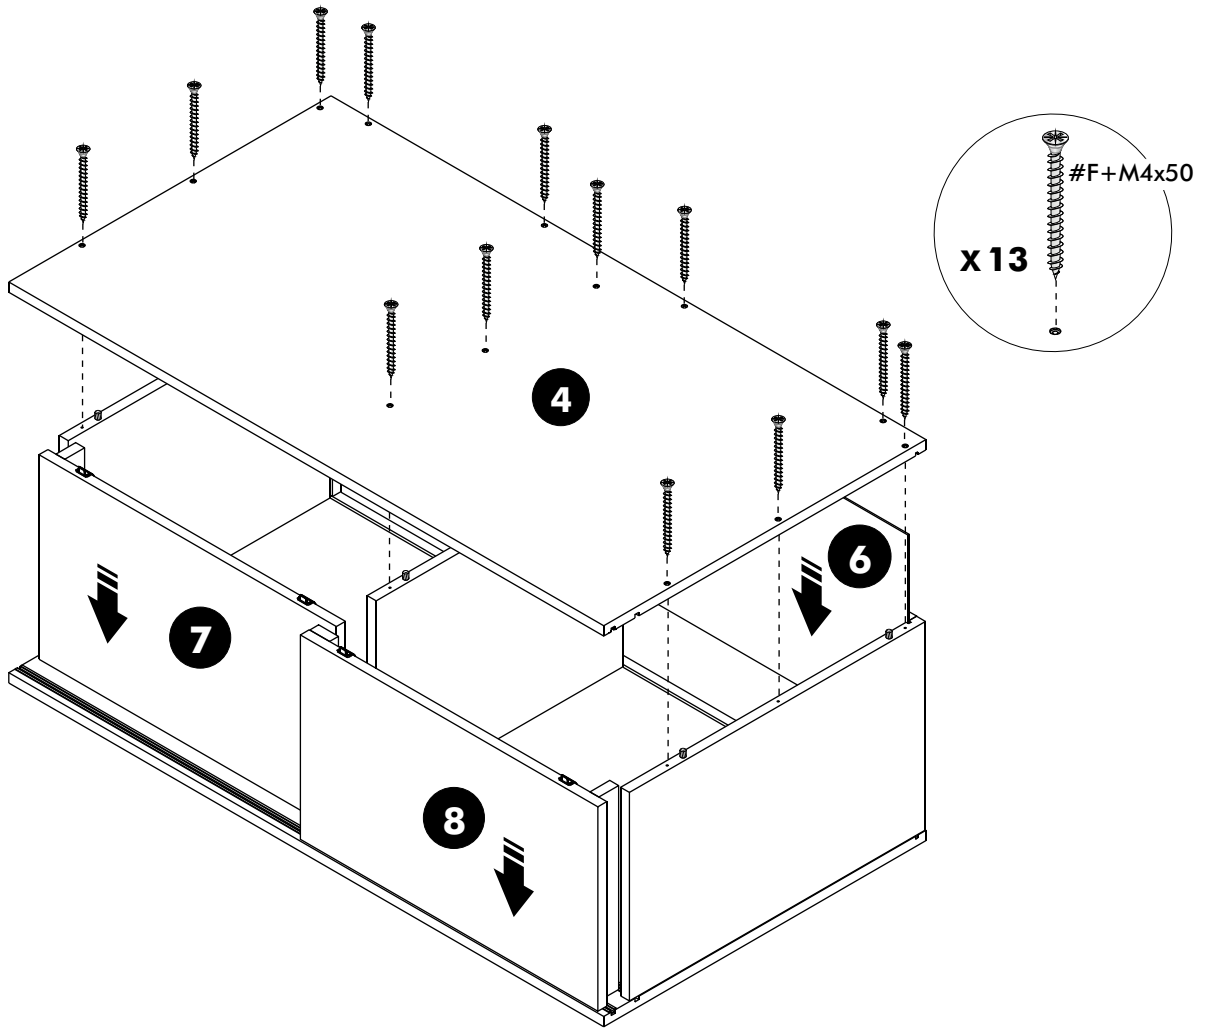

X 29

#P+M4x16

X 9

#F+M4x30

X 15

X 4 Set

#F+M3.5x20

X 4

X 4

#11mm.

X 8

X 4

ASSEMBLY

-BODY SET

1.

2.

3.

4.

5.

6.

Wardrobe slide W100 cm.

ITAL-SMART Top side filler 69 cm.