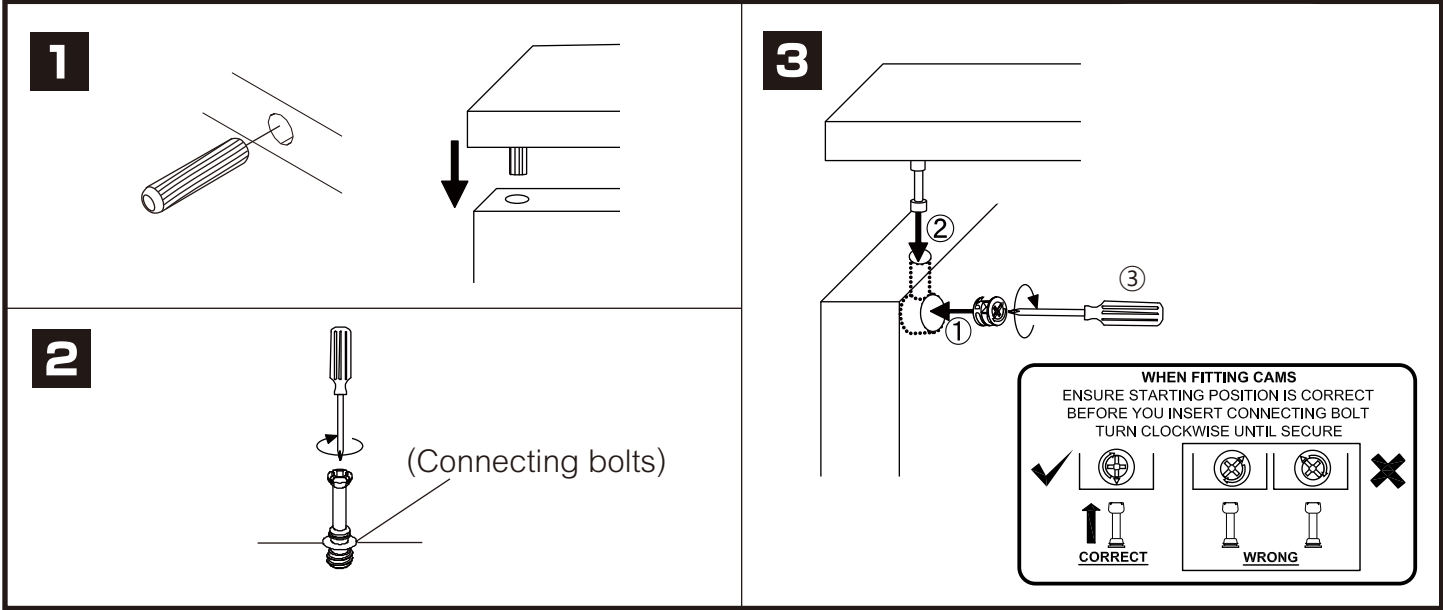

SUPREME

Top Wardrobe slide W100cm.

CONNECT SYSTEM

HARDWARE

-BODY SET

#8x35

X 16

#F+M4x50

X 4

#11mm.

X 8

X 4

ASSEMBLY

-BODY SET

1.

2.

3.

4.

5.

6.

Wardrobe slide W100 cm.

ITAL-SMART Top side filler 69 cm.