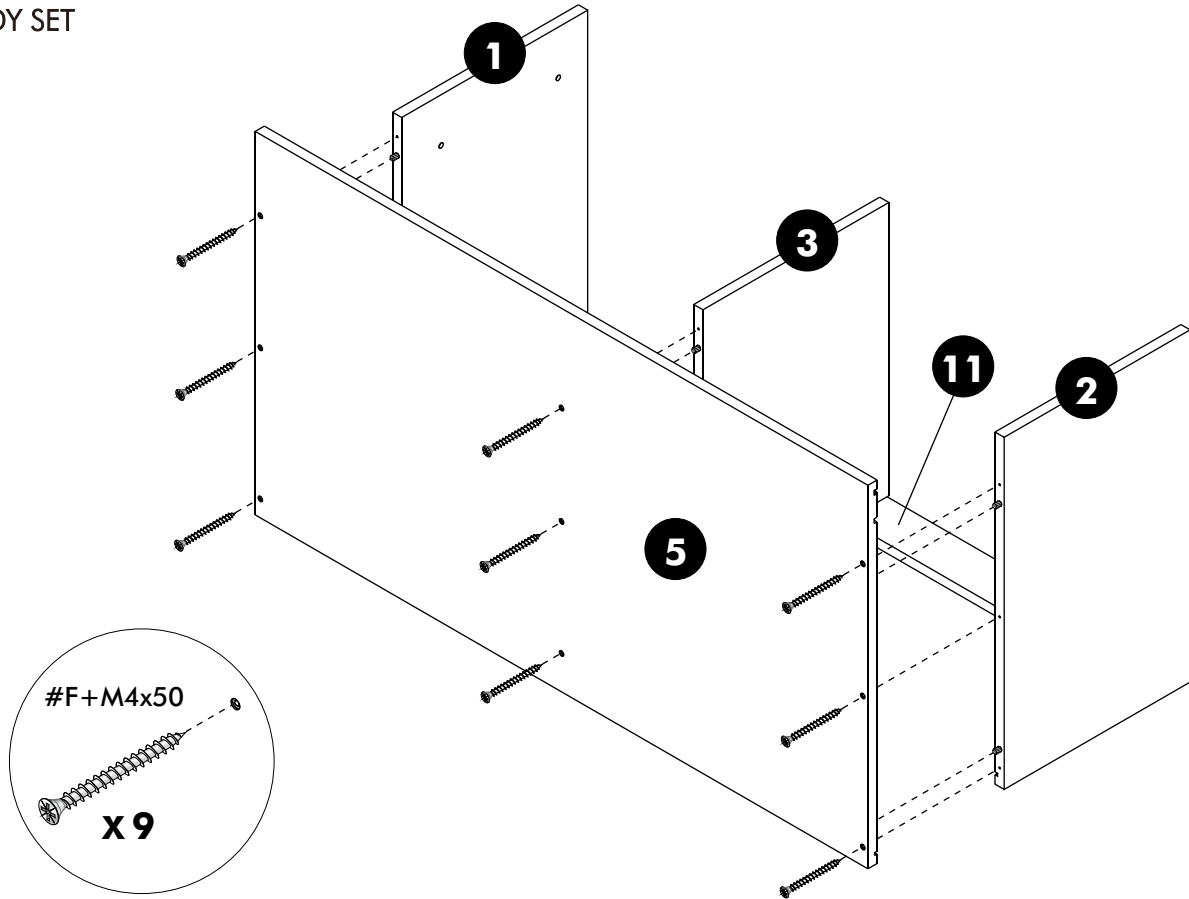

X 29

#P+M4x16

X 9

#F+M4x30

X 15

X 4 Set

#F+M3.5x20

X 4

X 4

#11mm.

X 8

X 4

ASSEMBLY

-BODY SET

1.

2.

3.

4.

5.

6.

Wardrobe slide W100 cm.

ITAL-SMART Top side filler 69 cm.