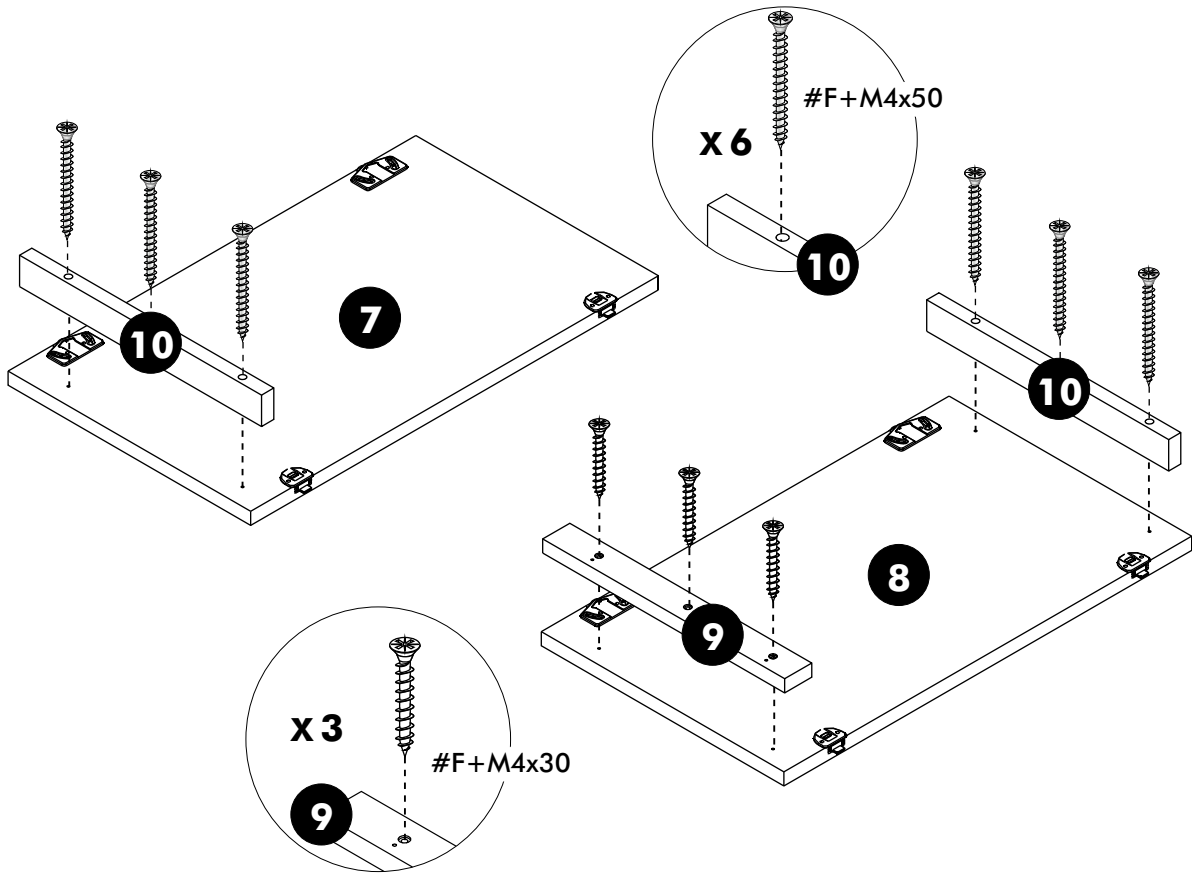

X 29

#P+M4x16

X 9

#F+M4x30

X 15

X 4 Set

#F+M3.5x20

X 4

X 4

#11mm.

X 8

X 4

ASSEMBLY

-BODY SET

1.

2.

3.

4.

5.

6.

Wardrobe slide W100 cm.

ITAL-SMART Top side filler 69 cm.