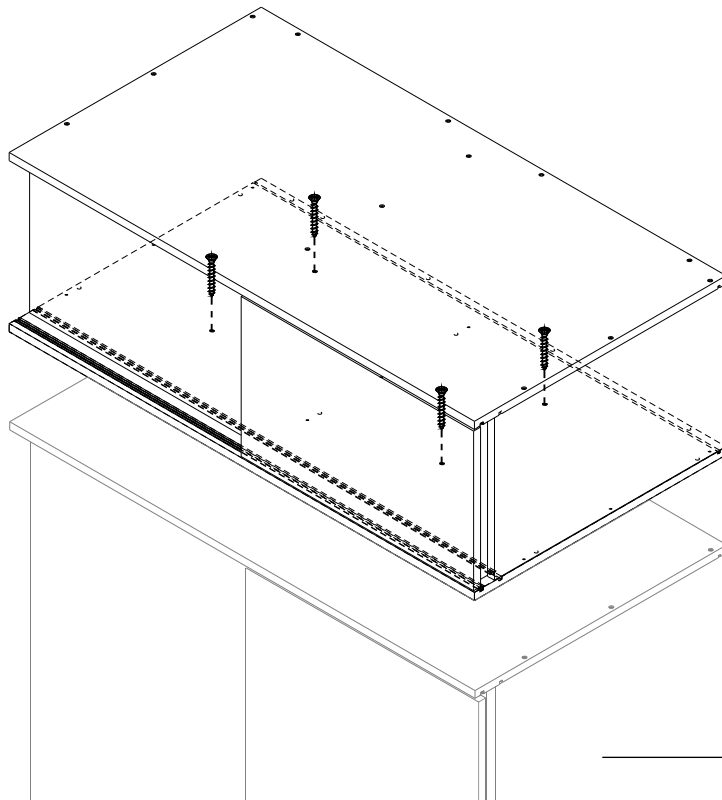

X 4

#11mm.

X 8

X 4

ASSEMBLY

-BODY SET

1.

2.

3.

4.

5.

6.

Wardrobe slide W100 cm.

ITAL-SMART Top side filler 69 cm.