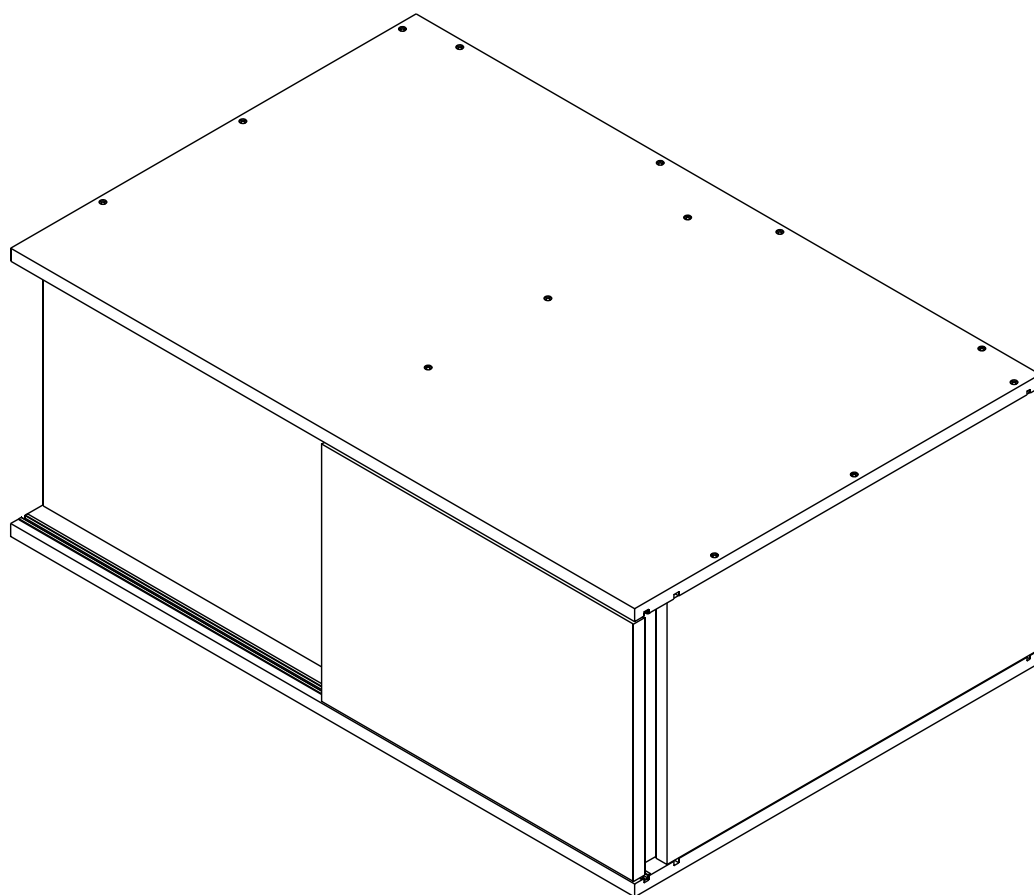

SUPREME

Top Wardrobe slide W100cm.

CONNECT SYSTEM

HARDWARE

-BODY SET

#8x35

X 16

#F+M4x50

X 29

#P+M4x16

X 9

#F+M4x30

X 15

X 4 Set

#F+M3.5x20

X 4

X 4

#11mm.

X 8

X 4

ASSEMBLY

-BODY SET

1.

2.

3.

4.

5.

6.

Wardrobe slide W100 cm.

ITAL-SMART Top side filler 69 cm.