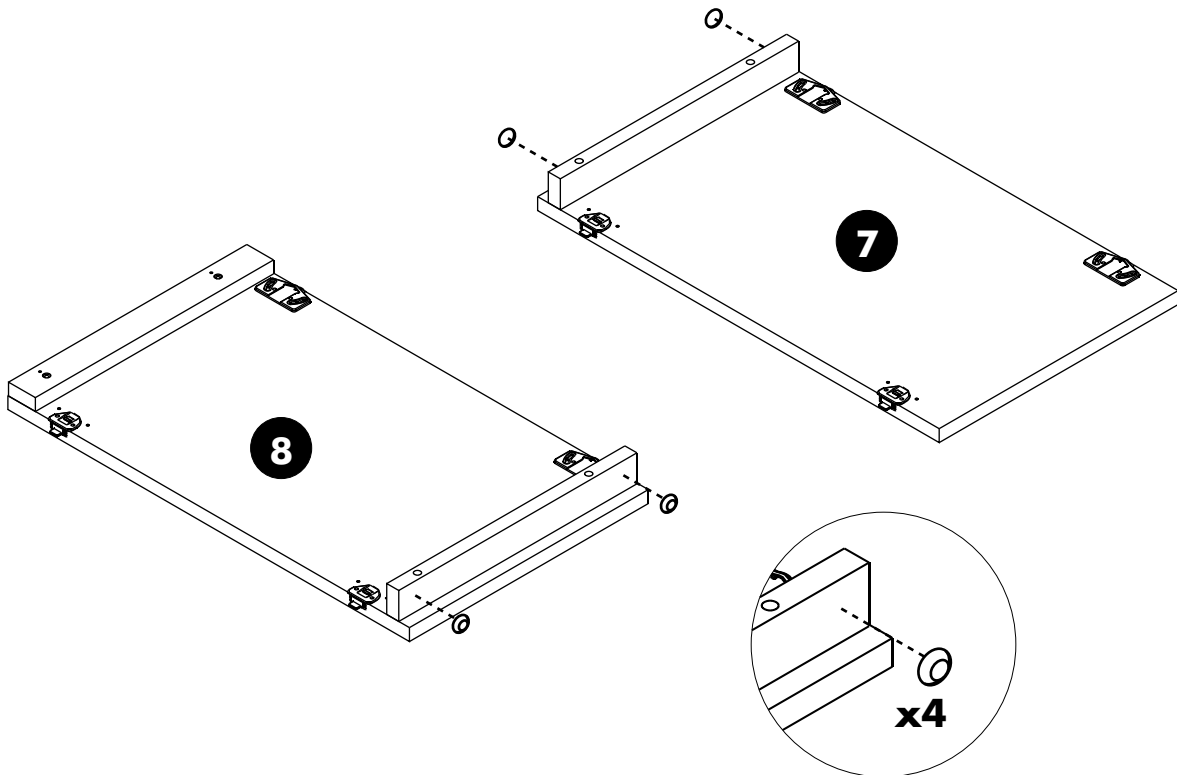

X 29

#P+M4x16

X 9

#F+M4x30

X 15

X 4 Set

#F+M3.5x20

X 4

X 4

#11mm.

X 8

X 4

ASSEMBLY

-BODY SET

1.

2.

3.

4.

5.

6.

Wardrobe slide W100 cm.

ITAL-SMART Top side filler 69 cm.