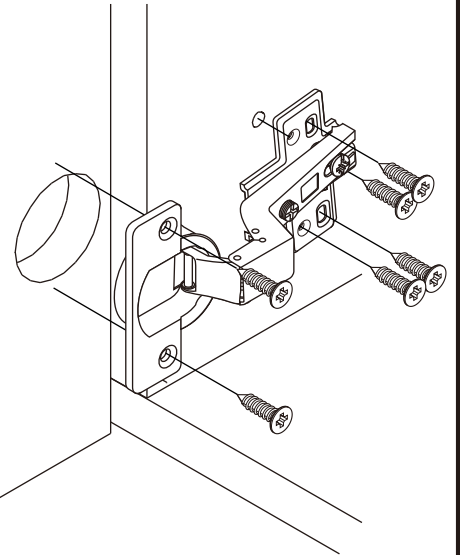

# CONNECT SYSTEM

M4x16mm.

DOOR PANEL

M3.5x20mm.

M4x30mm.

## -BODY SET

**x 13**

**x 13**

**x 36**

M4x50mm.

**x 18**

M4x40mm.

**x 5**