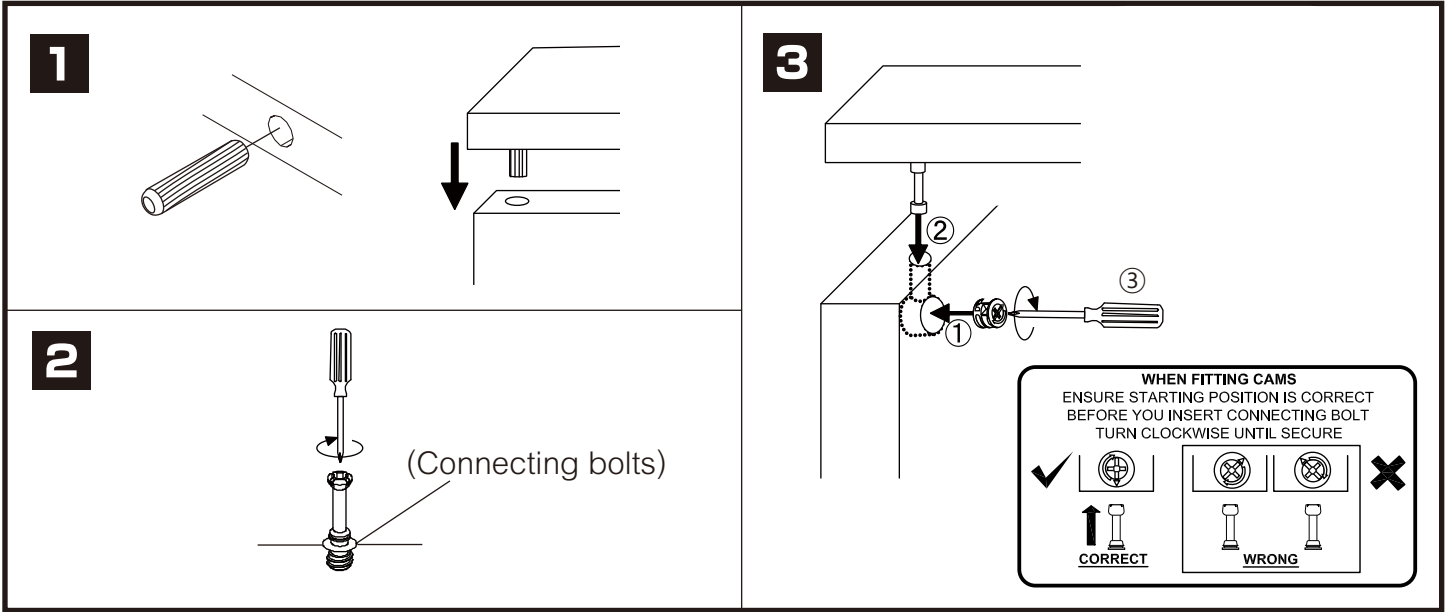

# CONNECT SYSTEM

M4x16mm.

DOOR PANEL

M3.5x20mm.

M4x30mm.