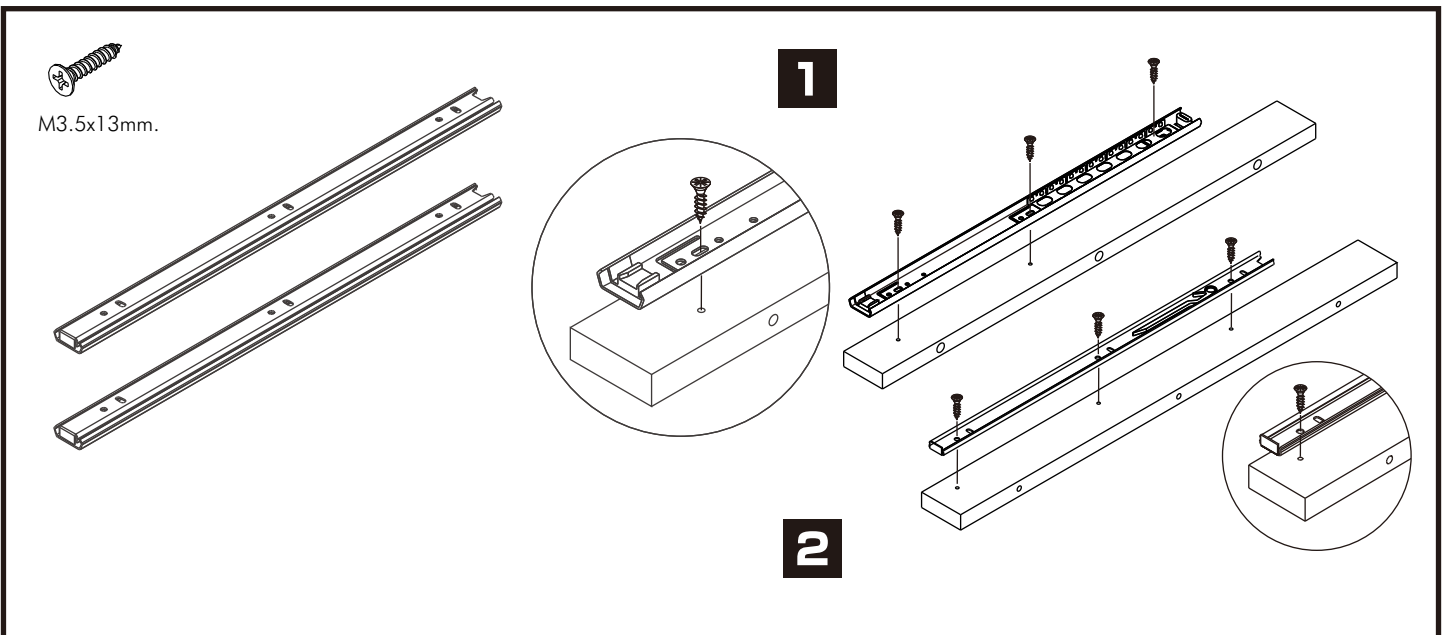

# SUPREME

Wardrobe Slide W120 cm.

# CONNECT SYSTEM

M4x16mm.

DOOR PANEL

M3.5x20mm.

M4x30mm.

## -BODY SET

**x 13**

**x 13**

**x 36**

M4x50mm.

**x 18**

M4x40mm.

**x 5**