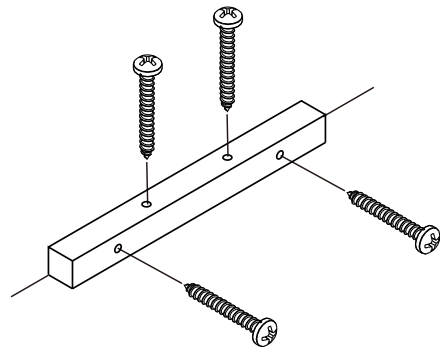

# CONNECT SYSTEM

M4x16mm.

DOOR PANEL

M3.5x20mm.

M4x30mm.

## -BODY SET

**x 13**

**x 13**

**x 36**

M4x50mm.

**x 18**

M4x40mm.

**x 5**