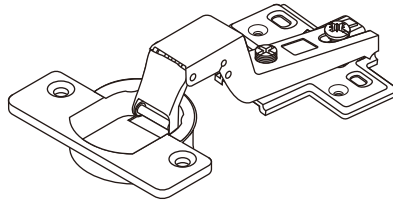

# CONNECT SYSTEM

M4x16mm.

DOOR PANEL

M3.5x20mm.

M4x30mm.

## -BODY SET

**x 13**

**x 13**

**x 36**

M4x50mm.

**x 18**

M4x40mm.

**x 5**