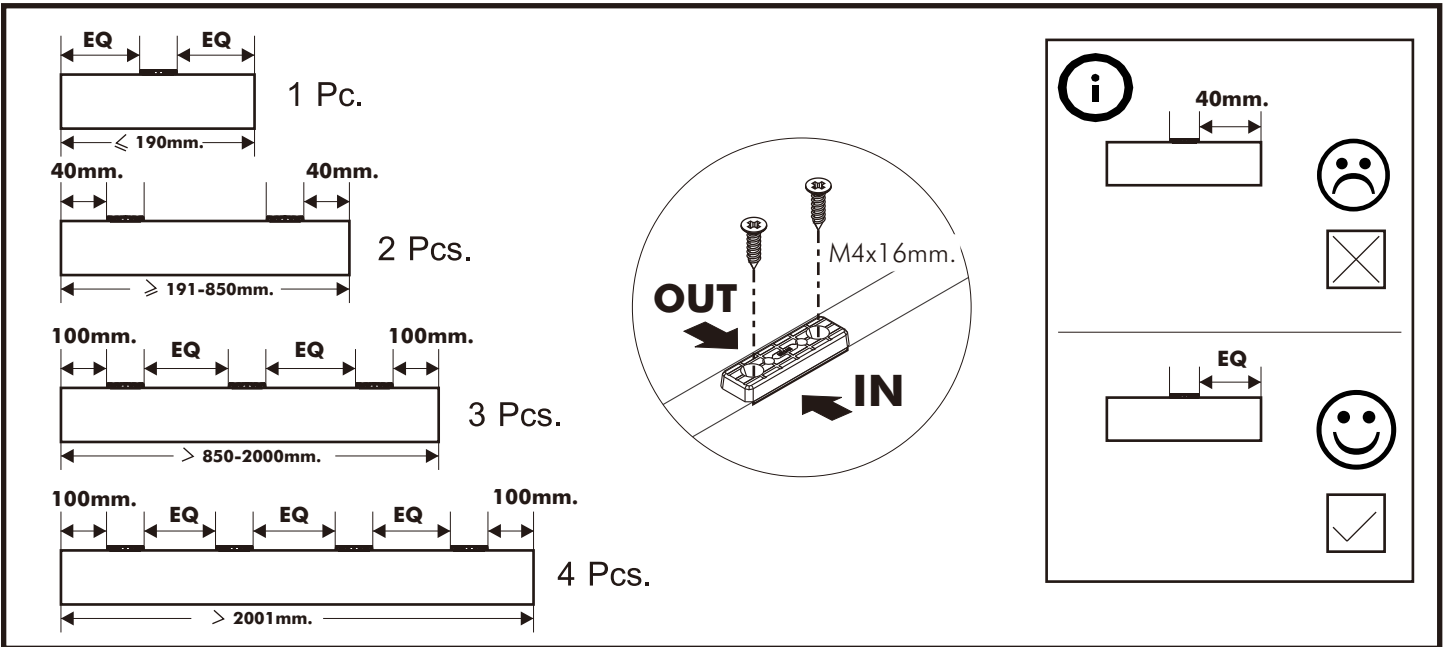

# SUPREME

Wardrobe Slide W120 cm.

# CONNECT SYSTEM

M4x16mm.

DOOR PANEL

M3.5x20mm.

M4x30mm.

## -BODY SET

**x 13**

**x 13**

**x 36**

M4x50mm.

**x 18**

M4x40mm.

**x 5**

## -DOOR SET

**x 4**

**x 4**

M4x16mm.

**x 32**

4x1/2"

**x 24**

M4x30mm.