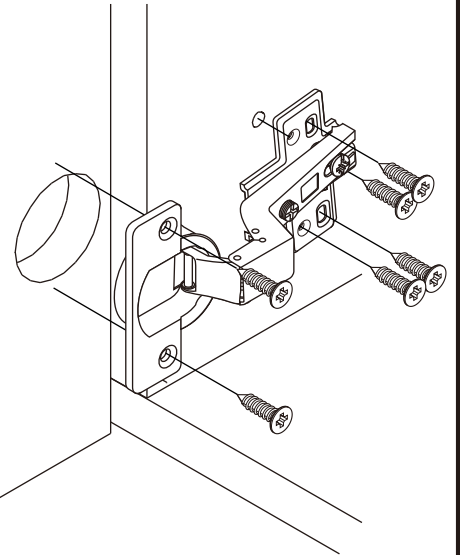

40mm.

EQ

M4x16mm.

OUT

IN

M3.5x13mm.

1

2

M4x16mm.

DOOR PANEL

M3.5x20mm.

M4x30mm.

HARDWARE

-BODY SET

x 13

x 13