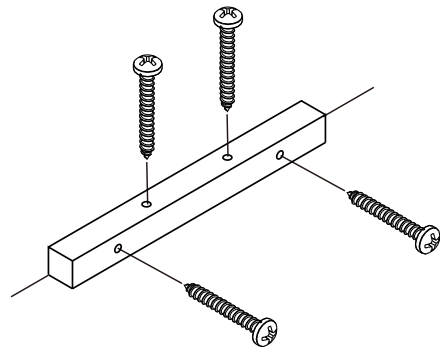

40mm.

EQ

M4x16mm.

OUT

IN

M3.5x13mm.

1

2

M4x16mm.

DOOR PANEL

M3.5x20mm.

M4x30mm.

HARDWARE

-BODY SET

x 13

x 13

x 36

M4x50mm.

x 18

M4x40mm.

x 5

x 8

x 2

M4x25mm.