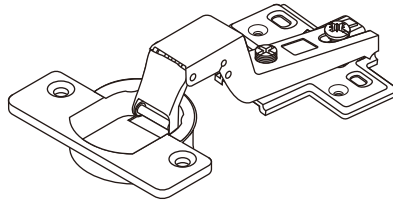

40mm.

EQ

M4x16mm.

OUT

IN

M3.5x13mm.

1

2

M4x16mm.

DOOR PANEL

M3.5x20mm.

M4x30mm.

HARDWARE

-BODY SET

x 13

x 13

x 36

M4x50mm.

x 18

M4x40mm.

x 5

x 8

x 2

M4x25mm.