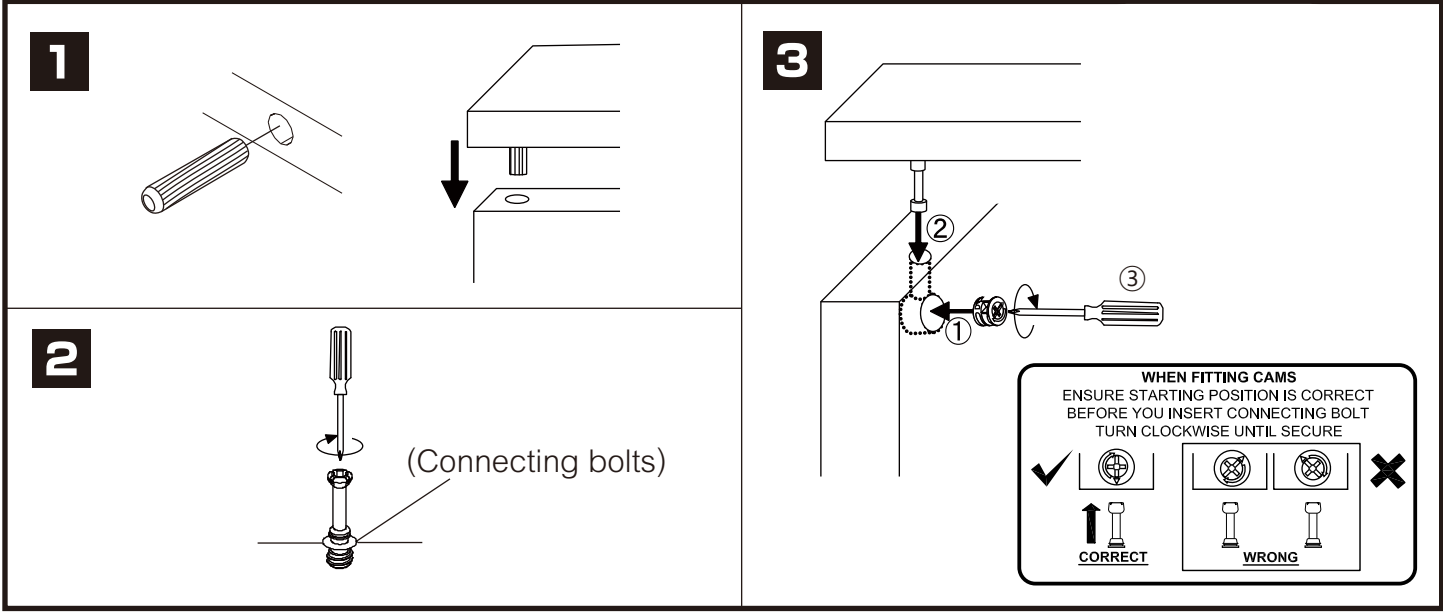

SUPREME

Night Table/C

CONNECT SYSTEM

HARDWARE

-BODY SET

x 4

x 4

(8x35)