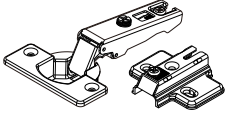

SUPREME

Night Table/C

CONNECT SYSTEM

HARDWARE

-BODY SET

x 4

x 4

(8x35)

x 16

x 1

x 1

x 2

M4x16mm.

x 8

M4x30mm.

x 6